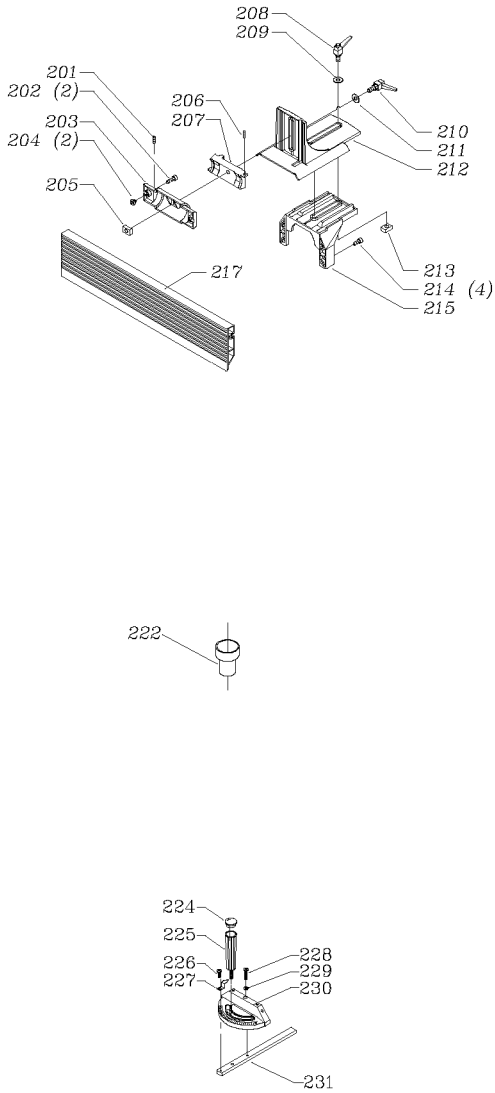

AVAILABLE AS AN ACCESSORY

Parts List for 50-780 Type 1

Item Number	Part Number	Description	Qty Required
255	491964-00	NUT	32
256	904010101606S	STEEL WASHER	32
257	902872	BRACKET	2
258	000000-00	No Longer Available	2
259	427990480001	FOOT	4
260	902870	BRACKET	2
261	491964-00	NUT	4
262	904010101606S	STEEL WASHER	4
263	902873	LEG	4
264	902869	BRACKET	2
265	1313325	SCREW	32
266	904010101606S	STEEL WASHER	4
267	1246192	CAP SCREW	4
268	902939	HARDWARE PACK	1