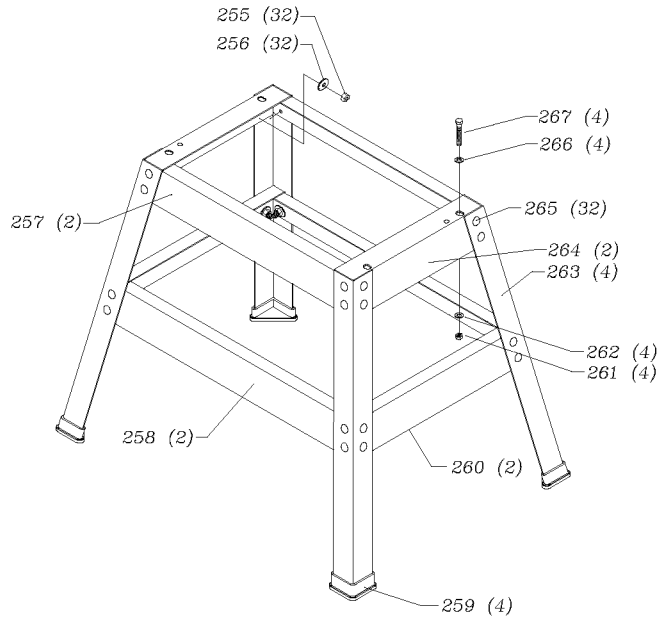

AVAILABLE AS AN ACCESSORY

Parts List for 50-780 Type 1

Item Number	Part Number	Description	Qty Required
255	491964-00	NUT	32
256	904010101606S	STEEL WASHER	32
257	902872	BRACKET	2
258	000000-00	No Longer Available	2
259	427990480001	FOOT	4
260	902870	BRACKET	2
261	491964-00	NUT	4
262	904010101606S	STEEL WASHER	4
263	902873	LEG	4
264	902869	BRACKET	2
265	1313325	SCREW	32
266	904010101606S	STEEL WASHER	4
267	1246192	CAP SCREW	4
268	902939	HARDWARE PACK	1