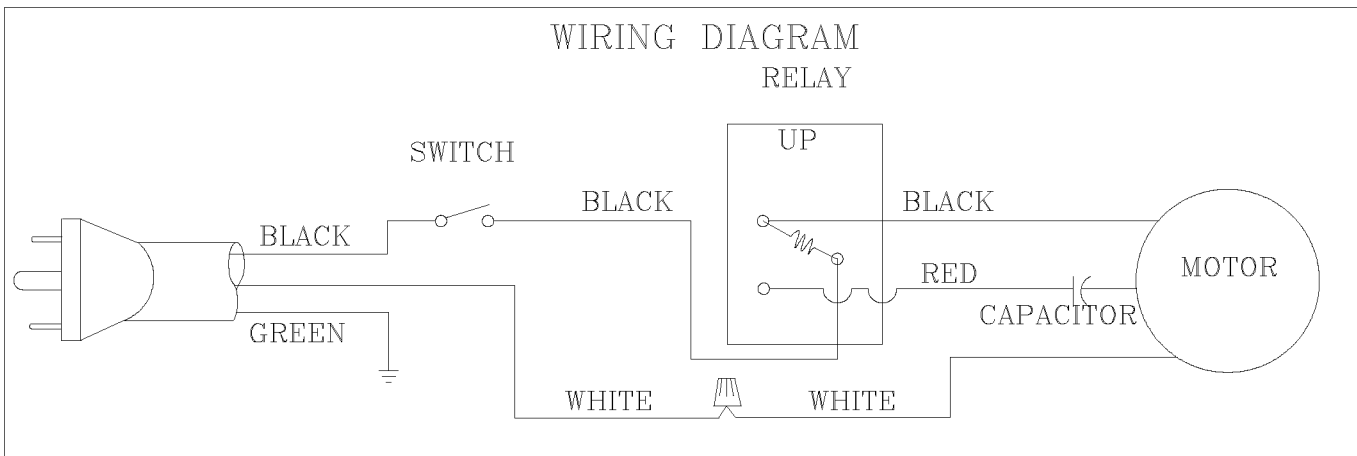

AVAILABLE AS AN ACCESSORY

Parts List for 50-780 Type 1

Item Number	Part Number	Description	Qty Required
255	491964-00	NUT	32
256	904010101606S	STEEL WASHER	32
257	902872	BRACKET	2
258	000000-00	No Longer Available	2
259	427990480001	FOOT	4
260	902870	BRACKET	2
261	491964-00	NUT	4
262	904010101606S	STEEL WASHER	4
263	902873	LEG	4
264	902869	BRACKET	2
265	1313325	SCREW	32
266	904010101606S	STEEL WASHER	4
267	1246192	CAP SCREW	4
268	902939	HARDWARE PACK	1