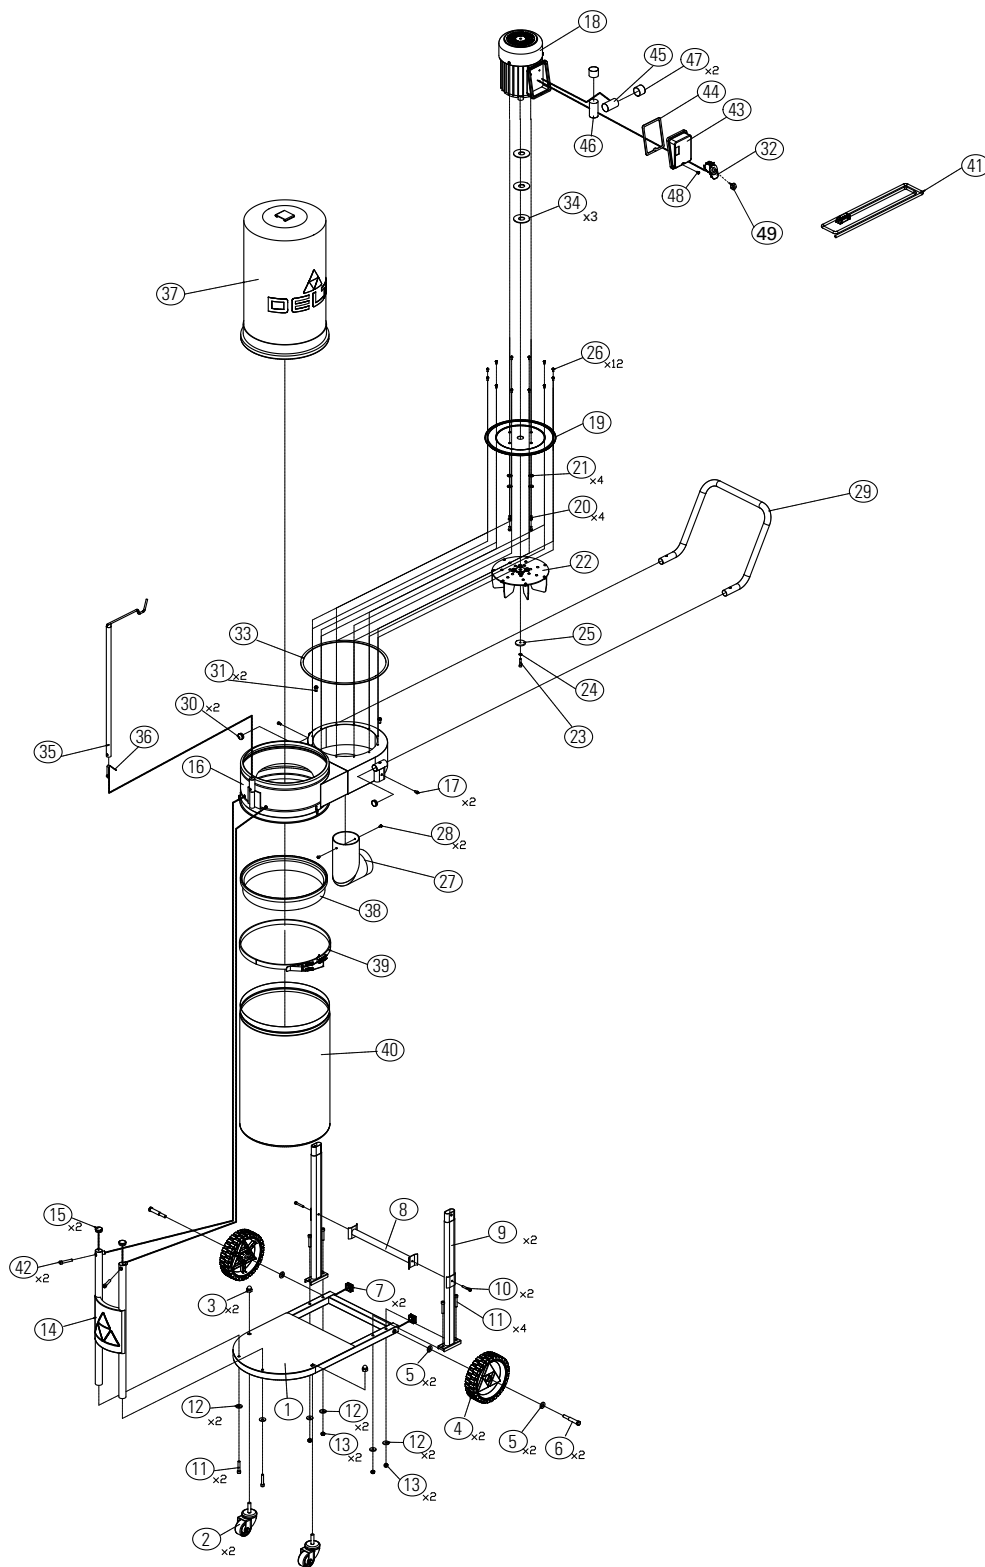

POWER EQUIPMENT CORPORATION

50-723 T2

1 HP DUST COLLECTOR

DC-24

PART # DPEC004430

DATE: 04/25/2016

REV DATE: 04/25/2016

P1

REPLACEMENT PARTS

ITEM #	DELTA PART#	DESCRIPTION	QTY
1	DPEC003666	Base Frame	1
2	DPEC003667	Swivel Caster 64mm	2
3*		Acorn Nut 3/8"	2
4	DPEC003669	Rear Wheel 8"	2
5	DPEC003670	Flat Washer M13 X 25 X 3T	4
6*		Hex Head Shoulder Screw M10 X 80	2
7	DPEC003672	Tube End Cap 30mm	2
8	DPEC003673	Rear Stand Cross Support	1
9	DPEC003674	Rear Blower Housing Support	2
10*		Hex Socket Head Screw M6 X 40	2
11*		Hex Socket Head Screw M8 X 45	6
12	DPEC003677	Flat Washer M8 X 25 X 3T	6
13*		Lock Nut M8	4
14	DPEC003679	Front Support Assembly	1
15	DPEC003680	Tube End Cap 28.6mm	2
16	DPEC004431	Blower Housing Assembly	1
17*		Hex Socket Head Screw M6 X 10	2
18	DPEC003683	Motor 1HP	1
19	DPEC003684	Blower Housing Motor Mount Plate	1
20*		Hex Head Screw 1/4-20 X 1/2"	4
21*		Flat Washer 1/4"	4
22	DPEC003687	Impeller	1
23	DPEC003688	Hex Socket Head Screw M6 X 30 LH Threads	1
24*		Spring Washer M6	1
25	DEPC003689	Impeller Washer M6 X 40 X 3T	1
26*		Round Head Phillips Screw M5 X 10	12
27	DPEC003691	4" X 45 Degree Inlet Adapter	1
28	DEPC003726	Round Head Phillips Screw for Plastic M5 X 10	2
29	DPEC003692	Handle	1
30	DPEC003693	Tube End Cap 1"	2
31*		Round Head Phillips Screw M8 X 15	2
32	DPEC003695	Starter Switch	1
33	DPEC003696	Seal	1
34	DPEC003697	Anti Vibration Plate	3
35	DPEC003698	Hanger Assembly	1
36	DPEC003699	Detent Spring Plate	1
37	DPEC003700	1 Micron Filter Bag	1
38	DEPC003701	Dust Collection Bag Ring	1
39	DPEC003702	Retainer Strap	1
40	DPEC003703	Dust Collection PE Bag	1
41	DPEC003733	Power Cord	1
42*		Hex Socket Head Screw M8 X 55	2
43	DPEC003853	Capacitor Cover	1
44	DEPC003854	Capacitor Dust Protective Sheet	1
45	DPEC003855	Capacitor 25 µF	1
46	DPEC003856	Capacitor 200MFD	1
47	DPEC003857	Capacitor Protective Cover	2
48*		Round Head Phillips Screw 3/16" x 1/4"	1
49	DPEC004236	Lockout Key	1