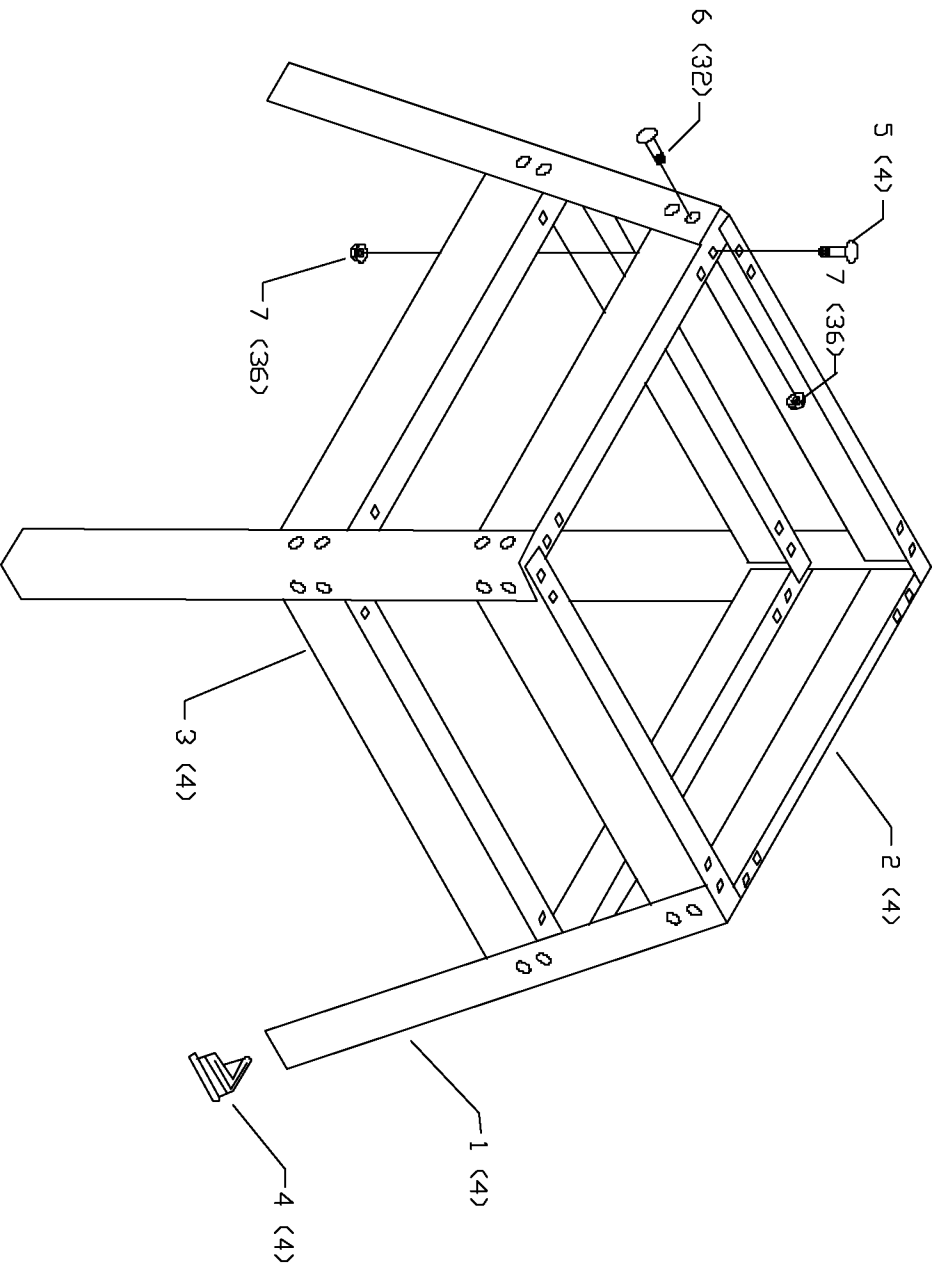

50-326
PLANER STAND

A357

PART NO. 903376
Dated: 05/31/2001

Parts List for 50-326 Type 1

Item Number	Part Number	Description	Qty Required
1	50-326	PLANER LEG STAND	4
2	50-326	PLANER LEG STAND	4
3	50-326	PLANER LEG STAND	4
4	427990480001	FOOT	4
5	903402	SCREW	4
6	1349177	SCREW	32
7	1348301	NUT	36