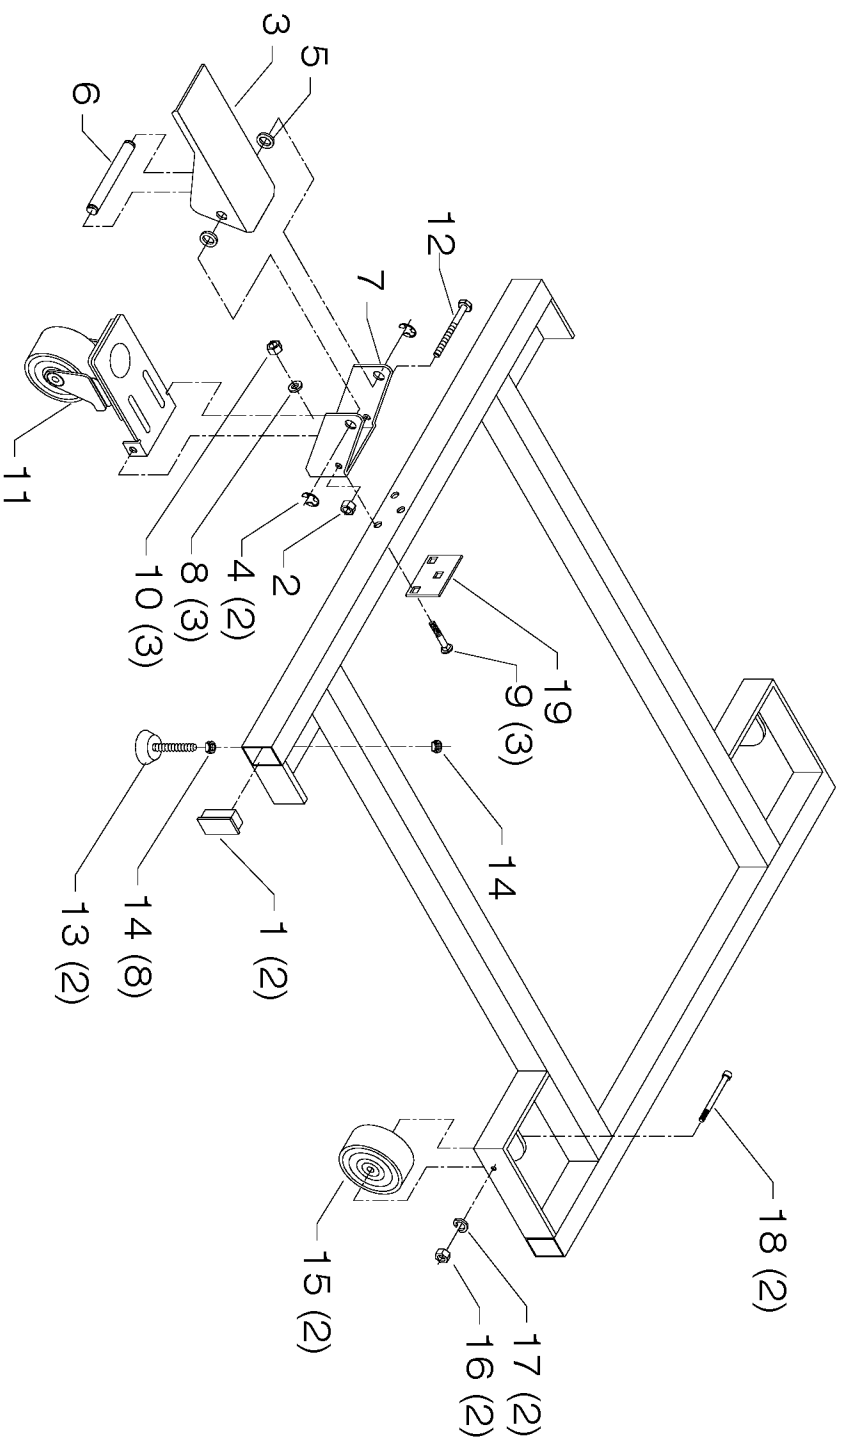

**50-323**  
**MOBILE MACHINERY**  
**BASE**

**A362**

PART NO. 906304  
DATE: 10/11/02

## Parts List for 50-323 Type 1

Item Number	Part Number	Description	Qty Required
1	905976	CAP	2
2	902012101072	ESNA LOCK NUT	1
3	436023670005	FOOT LEVER ASSY	1
4	904150120052	RETAINER	2
5	904010101636S	WASHER	1
6	436020710001	PIN	1
7	905977	BRACKET	1
8	904010101615	STEEL WASHER	3
9	901110200816	CARRIAGE BOLT	3
10	489191-00	HEX NUT	3
11	436024000005	CASTER ASSY	1
12	901010631537	SCREW	1
13	436020480009S	LEVELING SCREW	2
14	902010101300S	HEX NUT	8
15	436021000001	WHEEL - 5/16 ID	1
17	904020101703S	LOCK WASHER	2
18	902010101300S	HEX NUT	2
18	901030108024	CAP SCREW	2
19	905973	PLATE	1