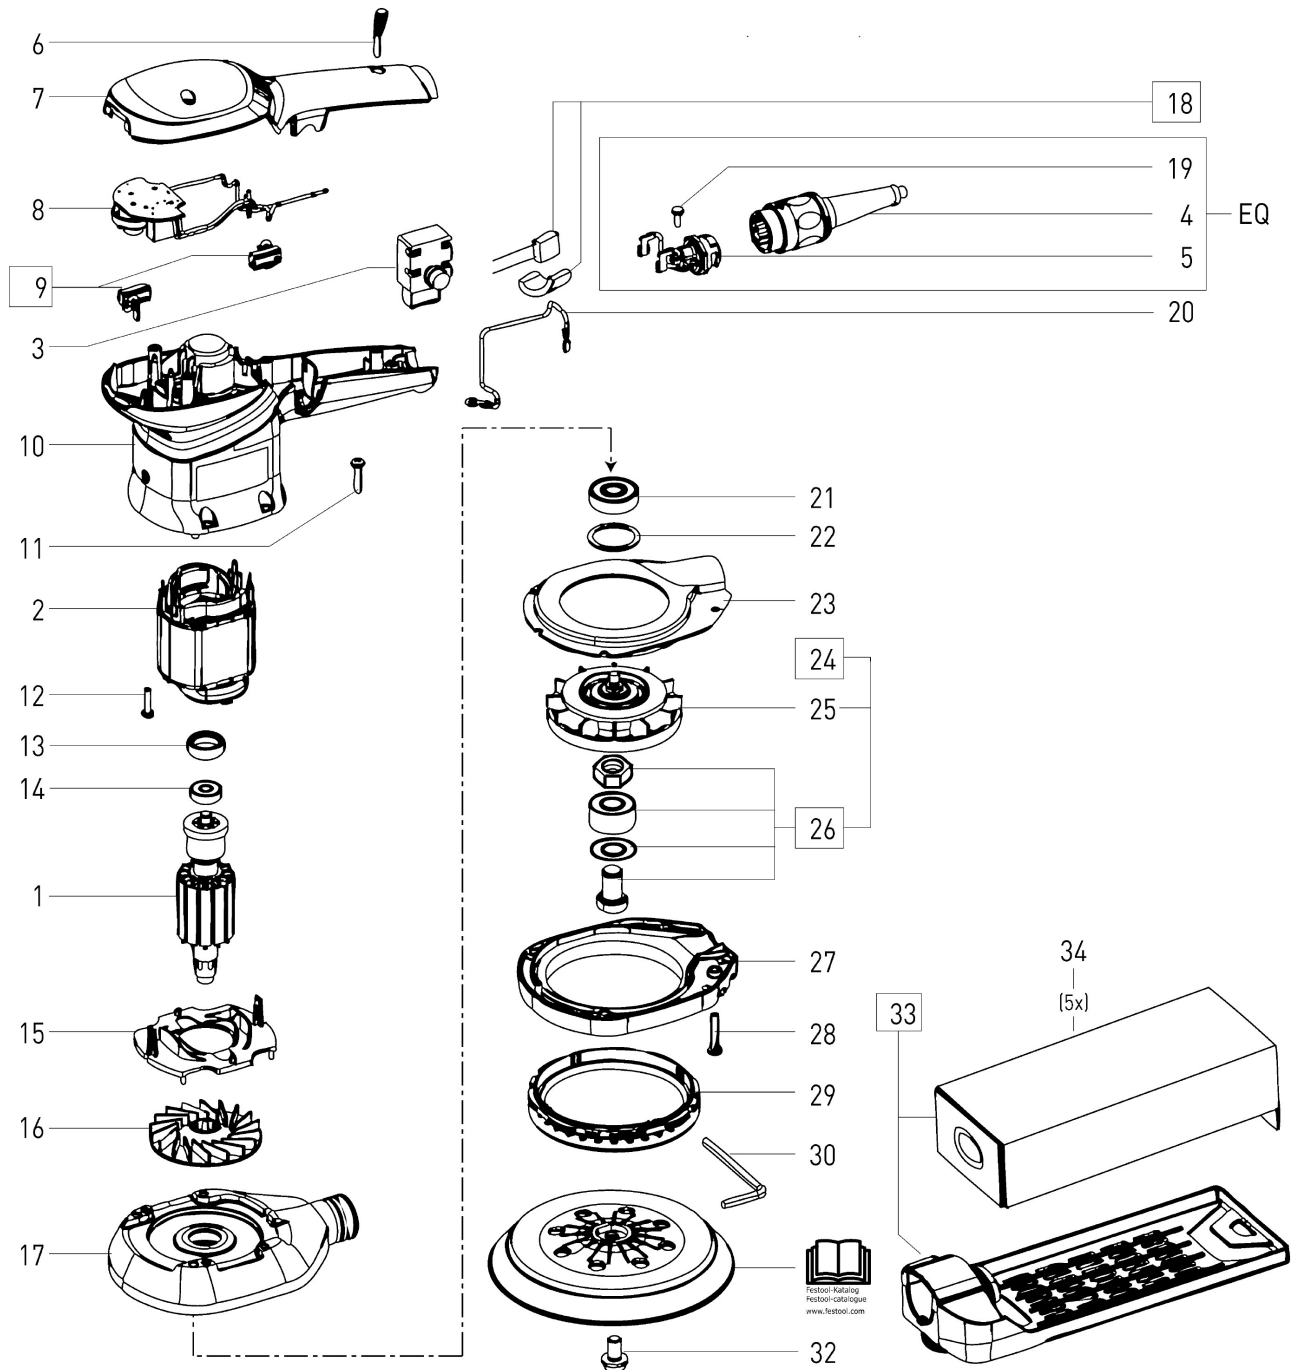

499962 - ETS 150/5 EQ 120V

Pos	Part No.	Description	Quantity
1	499967	Armature	1
2	493132	Field assembly 110-120V	1
3	486317	Switch attachment	1
4	---	See catalogue	1
5	492604	Socket housing 120V	1
6	342088	Raised-head screw 3,5 x 16 mm	4
7	492606	Housing cover 0150-05-01	1
8	499971	Electronic	1
9	491363	Brush holder (pair) 110V	1
10	463567	Motor housing	1
11	219075	Raised-head screw M4 x 16	4
13	450508	Rubber ring	1
14	228672	Ball bearing	1
15	462345	Air guide washer 110-120V	1
16	453316	Fan 230-240V	1
17	10027511	Bearing cover CLEANTEC	1
18	491312	Capacitor	1
19	219031	Raised-head screw 3,5 x 10 mm	2
20	455961	Flexible lead	1
21	401601	Ball bearing	1
22	400564	Snap ring	1
23	453374	Cover	1
24	498963	Aspirator	1
25	496380	Aspirator 0150-05-01	1
26	498964	Bearing bolt	1
27	453373	Cover	1
28	400257	Raised-head screw M4 x 25	4
29	701156	Collar	1
30	202752	Screwdriver	1
32	401165	Cheese head screw	1
33	489631	Turbo filter bag set TFS - ES 150	1
34	---	See catalogue	1
35	477964	Clamping	1
36	477962	Clamping	1