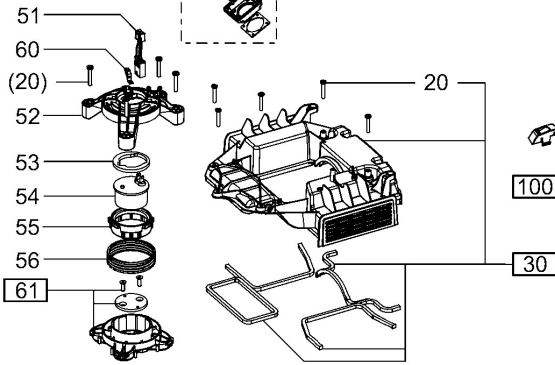

### CT 36 E AC HD

<b>Pos</b>	<b>Part No.</b>	<b>Description</b>	<b>Quantity</b>
1	452450	Raised-head screw 3,5 x 14 mm	4
2	704570	Socket USA	1
3	499491	Cable harness	1
4	476004	Cheese head screw	2
5	496234	Cover	1
7	496249	Rotary knob CT/CTL/CTM/CTH	2
9	496247	Rotary knob auto/man/off	1
10	452051	O-ring	1
11	452452	Flat head screw M4 x 8	2
12	498079	Screen CTL AC	1
13	201793	Conversion kit CT 26/36 AC	1
14	200599	Board segment	3
15	201793	Conversion kit CT 26/36 AC	1
16	202323	Electronic 120V USA	1
17	496236	Clamp	1
18	204040	Hood	1
19	474911	Cheese head screw	5
20	452447	Raised-head screw 5,0 x 30 mm	24
21	477819	Protective grating USA	1
22	496238	Housing insert	1
23	496244	Grip	1
24	496243	Housing	1
25	203722	Cable holder	1
26	476795	Raised-head screw	2
27	200857	Cable with plug	1
28	200590	Inlet bush	1
29	200586	Cable clamp	1
30	496250	Suction hood	1
31	496252	Cable harness CT/CTL	1
32	496773	Flexible lead pack AUS / USA	1
33	467456	Raised-head screw	6
34	201007	Container seal	1
35	496255	Filter holder	1
36	201806	Filter housing	1
37	201975	Cover	1
38	496258	Noise insulation	1
39	200584	Cable bushing	1
40	200822	Cable harness	1
41	496262	Clamp	2
44	496270	Turbine 120V	1
45	496269	Carbon set 100-120V	1
46	496256	Seal kit	1
51	200889	Cable harness	1
52	200887	Holder	1
53	200854	Dampening ring	1
54	200874	Solenoid	1
55	200888	Magnetic holder	1
56	201004	Spring	1
60	200528	Spring plate	1