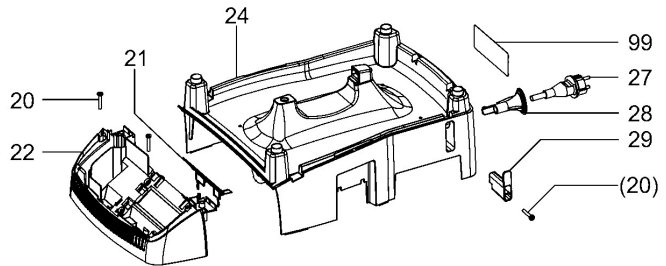

### CT 36 E AC HD

<b>Pos</b>	<b>Part No.</b>	<b>Description</b>	<b>Quantity</b>
1	452450	Raised-head screw 3,5 x 14 mm	4
2	704570	Socket USA	1
3	499491	Cable harness	1
4	476004	Cheese head screw	2
5	496234	Cover	1
7	496249	Rotary knob CT/CTL/CTM/CTH	2
9	496247	Rotary knob auto/man/off	1
10	452051	O-ring	1
11	452452	Flat head screw M4 x 8	2
12	498079	Screen CTL AC	1
13	201793	Conversion kit CT 26/36 AC	1
14	200599	Board segment	3
15	201793	Conversion kit CT 26/36 AC	1
16	202323	Electronic 120V USA	1
17	496236	Clamp	1
18	204040	Hood	1
19	474911	Cheese head screw	5
20	452447	Raised-head screw 5,0 x 30 mm	24
21	477819	Protective grating USA	1
22	496238	Housing insert	1
23	496244	Grip	1
24	496243	Housing	1
25	203722	Cable holder	1
26	476795	Raised-head screw	2
27	200857	Cable with plug	1
28	200590	Inlet bush	1
29	200586	Cable clamp	1
30	496250	Suction hood	1
31	496252	Cable harness CT/CTL	1
32	496773	Flexible lead pack AUS / USA	1
33	467456	Raised-head screw	6
34	201007	Container seal	1
35	496255	Filter holder	1
36	201806	Filter housing	1
37	201975	Cover	1
38	496258	Noise insulation	1
39	200584	Cable bushing	1
40	200822	Cable harness	1
41	496262	Clamp	2
44	496270	Turbine 120V	1
45	496269	Carbon set 100-120V	1
46	496256	Seal kit	1
51	200889	Cable harness	1
52	200887	Holder	1
53	200854	Dampening ring	1
54	200874	Solenoid	1
55	200888	Magnetic holder	1
56	201004	Spring	1
60	200528	Spring plate	1