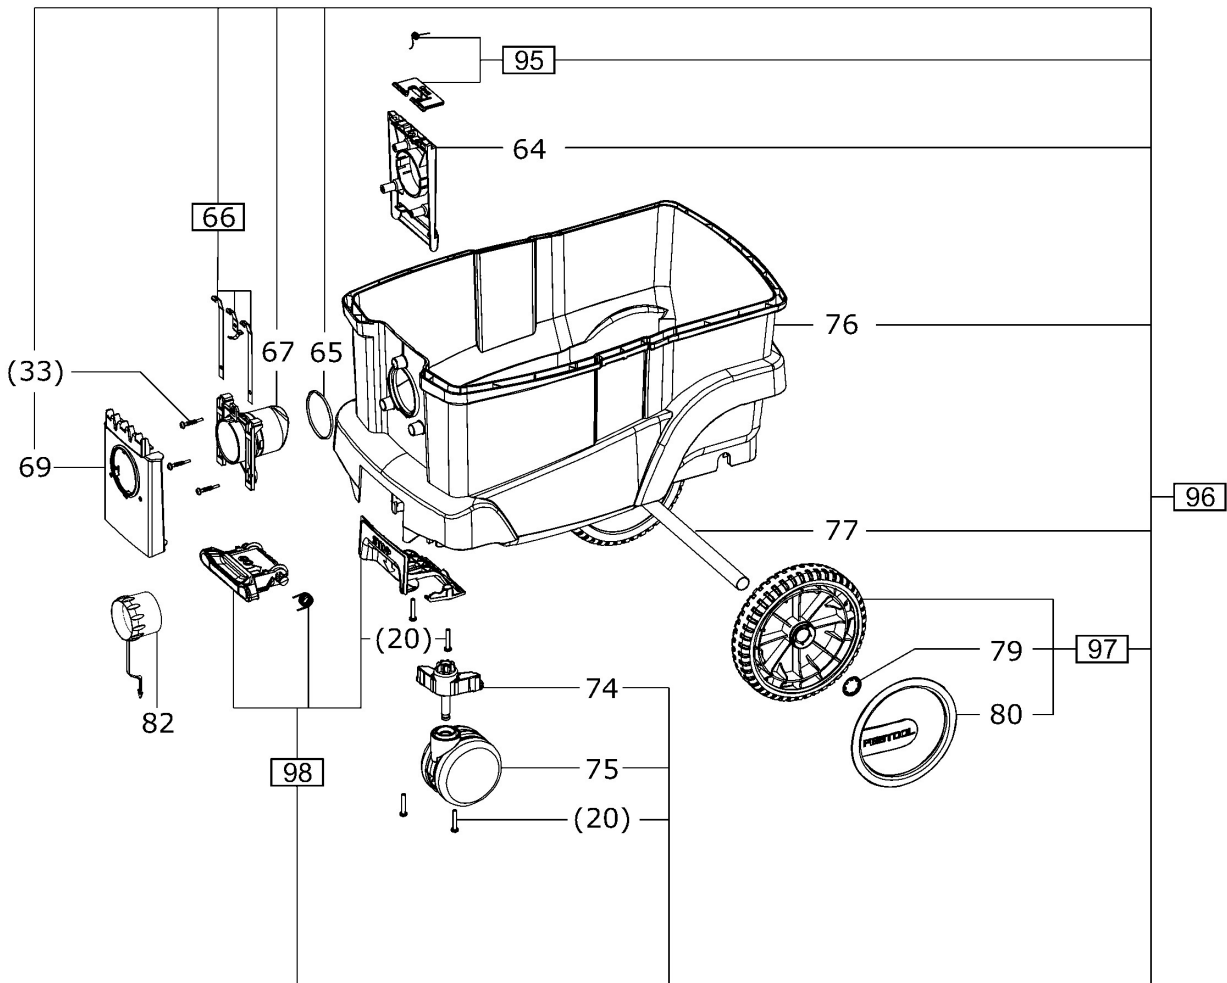

498714 - CT 36 E AC 120V

### CT 36 E AC HD

<b>Pos</b>	<b>Part No.</b>	<b>Description</b>	<b>Quantity</b>
1	452450	Raised-head screw 3,5 x 14 mm	4
2	704570	Socket USA	1
3	499491	Cable harness	1
4	476004	Cheese head screw	2
5	496234	Cover	1
7	496249	Rotary knob CT/CTL/CTM/CTH	2
9	496247	Rotary knob auto/man/off	1
10	452051	O-ring	1
11	452452	Flat head screw M4 x 8	2
12	498079	Screen CTL AC	1
13	201793	Conversion kit CT 26/36 AC	1
14	200599	Board segment	3
15	201793	Conversion kit CT 26/36 AC	1
16	202323	Electronic 120V USA	1
17	496236	Clamp	1
18	204040	Hood	1
19	474911	Cheese head screw	5
20	452447	Raised-head screw 5,0 x 30 mm	24
21	477819	Protective grating USA	1
22	496238	Housing insert	1
23	496244	Grip	1
24	496243	Housing	1
25	203722	Cable holder	1
26	476795	Raised-head screw	2
27	200857	Cable with plug	1
28	200590	Inlet bush	1
29	200586	Cable clamp	1
30	496250	Suction hood	1
31	496252	Cable harness CT/CTL	1
32	496773	Flexible lead pack AUS / USA	1
33	467456	Raised-head screw	6
34	201007	Container seal	1
35	496255	Filter holder	1
36	201806	Filter housing	1
37	201975	Cover	1
38	496258	Noise insulation	1
39	200584	Cable bushing	1
40	200822	Cable harness	1
41	496262	Clamp	2
44	496270	Turbine 120V	1
45	496269	Carbon set 100-120V	1
46	496256	Seal kit	1
51	200889	Cable harness	1
52	200887	Holder	1
53	200854	Dampening ring	1
54	200874	Solenoid	1
55	200888	Magnetic holder	1
56	201004	Spring	1
60	200528	Spring plate	1