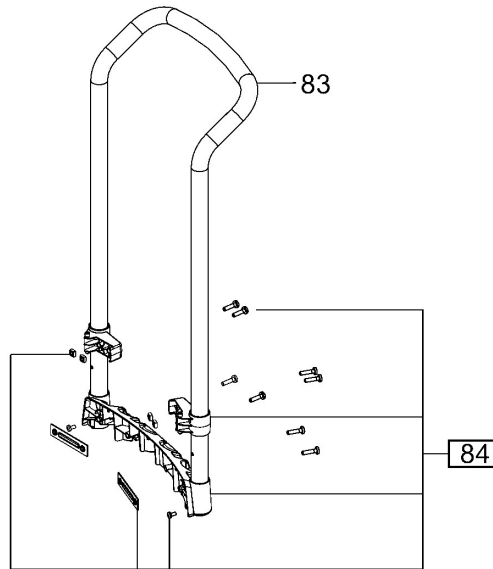

### CT 36 E AC HD

<b>Pos</b>	<b>Part No.</b>	<b>Description</b>	<b>Quantity</b>
1	452450	Raised-head screw 3,5 x 14 mm	4
2	704570	Socket USA	1
3	499491	Cable harness	1
4	476004	Cheese head screw	2
5	496234	Cover	1
7	496249	Rotary knob CT/CTL/CTM/CTH	2
9	496247	Rotary knob auto/man/off	1
10	452051	O-ring	1
11	452452	Flat head screw M4 x 8	2
12	498079	Screen CTL AC	1
13	201793	Conversion kit CT 26/36 AC	1
14	200599	Board segment	3
15	201793	Conversion kit CT 26/36 AC	1
16	202323	Electronic 120V USA	1
17	496236	Clamp	1
18	204040	Hood	1
19	474911	Cheese head screw	5
20	452447	Raised-head screw 5,0 x 30 mm	24
21	477819	Protective grating USA	1
22	496238	Housing insert	1
23	496244	Grip	1
24	496243	Housing	1
25	203722	Cable holder	1
26	476795	Raised-head screw	2
27	200857	Cable with plug	1
28	200590	Inlet bush	1
29	200586	Cable clamp	1
30	496250	Suction hood	1
31	496252	Cable harness CT/CTL	1
32	496773	Flexible lead pack AUS / USA	1
33	467456	Raised-head screw	6
34	201007	Container seal	1
35	496255	Filter holder	1
36	201806	Filter housing	1
37	201975	Cover	1
38	496258	Noise insulation	1
39	200584	Cable bushing	1
40	200822	Cable harness	1
41	496262	Clamp	2
44	496270	Turbine 120V	1
45	496269	Carbon set 100-120V	1
46	496256	Seal kit	1
51	200889	Cable harness	1
52	200887	Holder	1
53	200854	Dampening ring	1
54	200874	Solenoid	1
55	200888	Magnetic holder	1
56	201004	Spring	1
60	200528	Spring plate	1