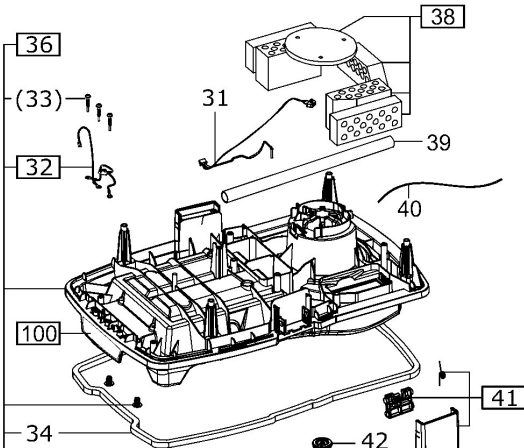

498714 - CT 36 E AC 120V

### CT 36 E AC HD

<b>Pos</b>	<b>Part No.</b>	<b>Description</b>	<b>Quantity</b>
1	452450	Raised-head screw 3,5 x 14 mm	4
2	704570	Socket USA	1
3	499491	Cable harness	1
4	476004	Cheese head screw	2
5	496234	Cover	1
7	496249	Rotary knob CT/CTL/CTM/CTH	2
9	496247	Rotary knob auto/man/off	1
10	452051	O-ring	1
11	452452	Flat head screw M4 x 8	2
12	498079	Screen CTL AC	1
13	201793	Conversion kit CT 26/36 AC	1
14	200599	Board segment	3
15	201793	Conversion kit CT 26/36 AC	1
16	202323	Electronic 120V USA	1
17	496236	Clamp	1
18	204040	Hood	1
19	474911	Cheese head screw	5
20	452447	Raised-head screw 5,0 x 30 mm	24
21	477819	Protective grating USA	1
22	496238	Housing insert	1
23	496244	Grip	1
24	496243	Housing	1
25	203722	Cable holder	1
26	476795	Raised-head screw	2
27	200857	Cable with plug	1
28	200590	Inlet bush	1
29	200586	Cable clamp	1
30	496250	Suction hood	1
31	496252	Cable harness CT/CTL	1
32	496773	Flexible lead pack AUS / USA	1
33	467456	Raised-head screw	6
34	201007	Container seal	1
35	496255	Filter holder	1
36	201806	Filter housing	1
37	201975	Cover	1
38	496258	Noise insulation	1
39	200584	Cable bushing	1
40	200822	Cable harness	1
41	496262	Clamp	2
44	496270	Turbine 120V	1
45	496269	Carbon set 100-120V	1
46	496256	Seal kit	1
51	200889	Cable harness	1
52	200887	Holder	1
53	200854	Dampening ring	1
54	200874	Solenoid	1
55	200888	Magnetic holder	1
56	201004	Spring	1
60	200528	Spring plate	1