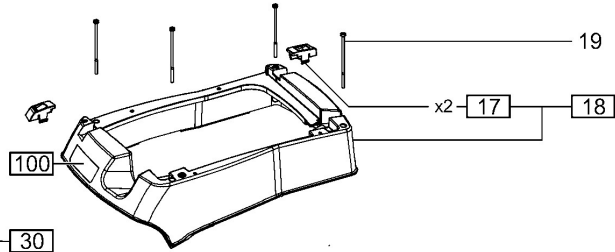

### CT 36 E AC HD

<b>Pos</b>	<b>Part No.</b>	<b>Description</b>	<b>Quantity</b>
1	452450	Raised-head screw 3,5 x 14 mm	4
2	704570	Socket USA	1
3	499491	Cable harness	1
4	476004	Cheese head screw	2
5	496234	Cover	1
7	496249	Rotary knob CT/CTL/CTM/CTH	2
9	496247	Rotary knob auto/man/off	1
10	452051	O-ring	1
11	452452	Flat head screw M4 x 8	2
12	498079	Screen CTL AC	1
13	201793	Conversion kit CT 26/36 AC	1
14	200599	Board segment	3
15	201793	Conversion kit CT 26/36 AC	1
16	202323	Electronic 120V USA	1
17	496236	Clamp	1
18	204040	Hood	1
19	474911	Cheese head screw	5
20	452447	Raised-head screw 5,0 x 30 mm	24
21	477819	Protective grating USA	1
22	496238	Housing insert	1
23	496244	Grip	1
24	496243	Housing	1
25	203722	Cable holder	1
26	476795	Raised-head screw	2
27	200857	Cable with plug	1
28	200590	Inlet bush	1
29	200586	Cable clamp	1
30	496250	Suction hood	1
31	496252	Cable harness CT/CTL	1
32	496773	Flexible lead pack AUS / USA	1
33	467456	Raised-head screw	6
34	201007	Container seal	1
35	496255	Filter holder	1
36	201806	Filter housing	1
37	201975	Cover	1
38	496258	Noise insulation	1
39	200584	Cable bushing	1
40	200822	Cable harness	1
41	496262	Clamp	2
44	496270	Turbine 120V	1
45	496269	Carbon set 100-120V	1
46	496256	Seal kit	1
51	200889	Cable harness	1
52	200887	Holder	1
53	200854	Dampening ring	1
54	200874	Solenoid	1
55	200888	Magnetic holder	1
56	201004	Spring	1
60	200528	Spring plate	1