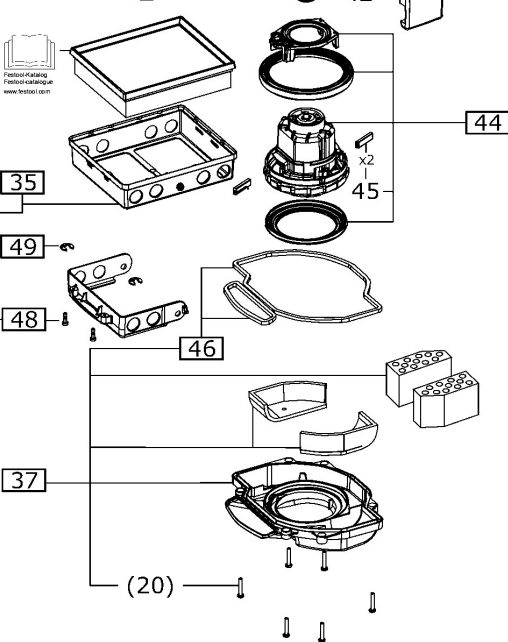

### CT 36 E AC HD

<b>Pos</b>	<b>Part No.</b>	<b>Description</b>	<b>Quantity</b>
1	452450	Raised-head screw 3,5 x 14 mm	4
2	704570	Socket USA	1
3	499491	Cable harness	1
4	476004	Cheese head screw	2
5	496234	Cover	1
7	496249	Rotary knob CT/CTL/CTM/CTH	2
9	496247	Rotary knob auto/man/off	1
10	452051	O-ring	1
11	452452	Flat head screw M4 x 8	2
12	498079	Screen CTL AC	1
13	201793	Conversion kit CT 26/36 AC	1
14	200599	Board segment	3
15	201793	Conversion kit CT 26/36 AC	1
16	202323	Electronic 120V USA	1
17	496236	Clamp	1
18	204040	Hood	1
19	474911	Cheese head screw	5
20	452447	Raised-head screw 5,0 x 30 mm	24
21	477819	Protective grating USA	1
22	496238	Housing insert	1
23	496244	Grip	1
24	496243	Housing	1
25	203722	Cable holder	1
26	476795	Raised-head screw	2
27	200857	Cable with plug	1
28	200590	Inlet bush	1
29	200586	Cable clamp	1
30	496250	Suction hood	1
31	496252	Cable harness CT/CTL	1
32	496773	Flexible lead pack AUS / USA	1
33	467456	Raised-head screw	6
34	201007	Container seal	1
35	496255	Filter holder	1
36	201806	Filter housing	1
37	201975	Cover	1
38	496258	Noise insulation	1
39	200584	Cable bushing	1
40	200822	Cable harness	1
41	496262	Clamp	2
44	496270	Turbine 120V	1
45	496269	Carbon set 100-120V	1
46	496256	Seal kit	1
51	200889	Cable harness	1
52	200887	Holder	1
53	200854	Dampening ring	1
54	200874	Solenoid	1
55	200888	Magnetic holder	1
56	201004	Spring	1
60	200528	Spring plate	1