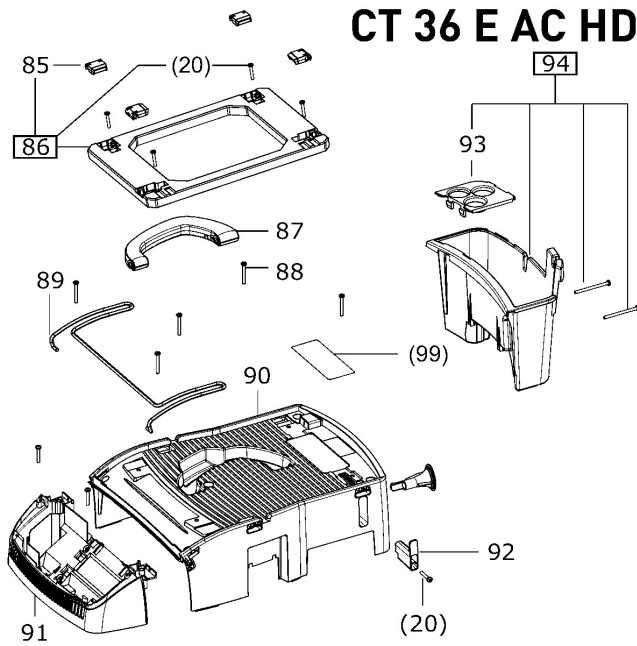

### CT 36 E AC HD

<b>Pos</b>	<b>Part No.</b>	<b>Description</b>	<b>Quantity</b>
1	452450	Raised-head screw 3,5 x 14 mm	4
2	704570	Socket USA	1
3	499491	Cable harness	1
4	476004	Cheese head screw	2
5	496234	Cover	1
7	496249	Rotary knob CT/CTL/CTM/CTH	2
9	496247	Rotary knob auto/man/off	1
10	452051	O-ring	1
11	452452	Flat head screw M4 x 8	2
12	498079	Screen CTL AC	1
13	201793	Conversion kit CT 26/36 AC	1
14	200599	Board segment	3
15	201793	Conversion kit CT 26/36 AC	1
16	202323	Electronic 120V USA	1
17	496236	Clamp	1
18	204040	Hood	1
19	474911	Cheese head screw	5
20	452447	Raised-head screw 5,0 x 30 mm	24
21	477819	Protective grating USA	1
22	496238	Housing insert	1
23	496244	Grip	1
24	496243	Housing	1
25	203722	Cable holder	1
26	476795	Raised-head screw	2
27	200857	Cable with plug	1
28	200590	Inlet bush	1
29	200586	Cable clamp	1
30	496250	Suction hood	1
31	496252	Cable harness CT/CTL	1
32	496773	Flexible lead pack AUS / USA	1
33	467456	Raised-head screw	6
34	201007	Container seal	1
35	496255	Filter holder	1
36	201806	Filter housing	1
37	201975	Cover	1
38	496258	Noise insulation	1
39	200584	Cable bushing	1
40	200822	Cable harness	1
41	496262	Clamp	2
44	496270	Turbine 120V	1
45	496269	Carbon set 100-120V	1
46	496256	Seal kit	1
51	200889	Cable harness	1
52	200887	Holder	1
53	200854	Dampening ring	1
54	200874	Solenoid	1
55	200888	Magnetic holder	1
56	201004	Spring	1
60	200528	Spring plate	1