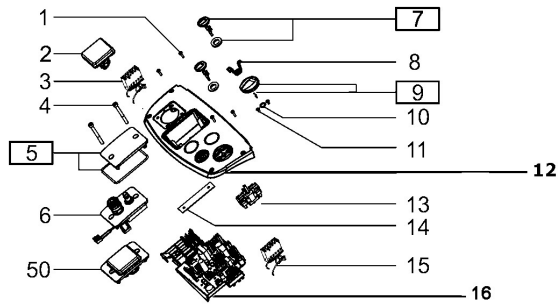

### CT 36 E AC HD

<b>Pos</b>	<b>Part No.</b>	<b>Description</b>	<b>Quantity</b>
1	452450	Raised-head screw 3,5 x 14 mm	4
2	704570	Socket USA	1
3	499491	Cable harness	1
4	476004	Cheese head screw	2
5	496234	Cover	1
7	496249	Rotary knob CT/CTL/CTM/CTH	2
9	496247	Rotary knob auto/man/off	1
10	452051	O-ring	1
11	452452	Flat head screw M4 x 8	2
12	498079	Screen CTL AC	1
13	201793	Conversion kit CT 26/36 AC	1
14	200599	Board segment	3
15	201793	Conversion kit CT 26/36 AC	1
16	202323	Electronic 120V USA	1
17	496236	Clamp	1
18	204040	Hood	1
19	474911	Cheese head screw	5
20	452447	Raised-head screw 5,0 x 30 mm	24
21	477819	Protective grating USA	1
22	496238	Housing insert	1
23	496244	Grip	1
24	496243	Housing	1
25	203722	Cable holder	1
26	476795	Raised-head screw	2
27	200857	Cable with plug	1
28	200590	Inlet bush	1
29	200586	Cable clamp	1
30	496250	Suction hood	1
31	496252	Cable harness CT/CTL	1
32	496773	Flexible lead pack AUS / USA	1
33	467456	Raised-head screw	6
34	201007	Container seal	1
35	496255	Filter holder	1
36	201806	Filter housing	1
37	201975	Cover	1
38	496258	Noise insulation	1
39	200584	Cable bushing	1
40	200822	Cable harness	1
41	496262	Clamp	2
44	496270	Turbine 120V	1
45	496269	Carbon set 100-120V	1
46	496256	Seal kit	1
51	200889	Cable harness	1
52	200887	Holder	1
53	200854	Dampening ring	1
54	200874	Solenoid	1
55	200888	Magnetic holder	1
56	201004	Spring	1
60	200528	Spring plate	1