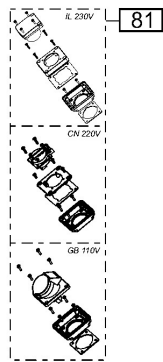

### CT 36 E AC HD

<b>Pos</b>	<b>Part No.</b>	<b>Description</b>	<b>Quantity</b>
1	452450	Raised-head screw 3,5 x 14 mm	4
2	704570	Socket USA	1
3	499491	Cable harness	1
4	476004	Cheese head screw	2
5	496234	Cover	1
7	496249	Rotary knob CT/CTL/CTM/CTH	2
9	496247	Rotary knob auto/man/off	1
10	452051	O-ring	1
11	452452	Flat head screw M4 x 8	2
12	498079	Screen CTL AC	1
13	201793	Conversion kit CT 26/36 AC	1
14	200599	Board segment	3
15	201793	Conversion kit CT 26/36 AC	1
16	202323	Electronic 120V USA	1
17	496236	Clamp	1
18	204040	Hood	1
19	474911	Cheese head screw	5
20	452447	Raised-head screw 5,0 x 30 mm	24
21	477819	Protective grating USA	1
22	496238	Housing insert	1
23	496244	Grip	1
24	496243	Housing	1
25	203722	Cable holder	1
26	476795	Raised-head screw	2
27	200857	Cable with plug	1
28	200590	Inlet bush	1
29	200586	Cable clamp	1
30	496250	Suction hood	1
31	496252	Cable harness CT/CTL	1
32	496773	Flexible lead pack AUS / USA	1
33	467456	Raised-head screw	6
34	201007	Container seal	1
35	496255	Filter holder	1
36	201806	Filter housing	1
37	201975	Cover	1
38	496258	Noise insulation	1
39	200584	Cable bushing	1
40	200822	Cable harness	1
41	496262	Clamp	2
44	496270	Turbine 120V	1
45	496269	Carbon set 100-120V	1
46	496256	Seal kit	1
51	200889	Cable harness	1
52	200887	Holder	1
53	200854	Dampening ring	1
54	200874	Solenoid	1
55	200888	Magnetic holder	1
56	201004	Spring	1
60	200528	Spring plate	1