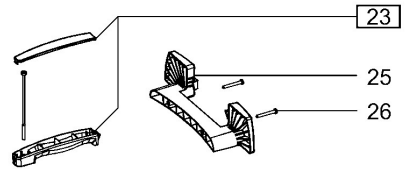

### CT 36 E AC HD

<b>Pos</b>	<b>Part No.</b>	<b>Description</b>	<b>Quantity</b>
1	452450	Raised-head screw 3,5 x 14 mm	4
2	704570	Socket USA	1
3	499491	Cable harness	1
4	476004	Cheese head screw	2
5	496234	Cover	1
7	496249	Rotary knob CT/CTL/CTM/CTH	2
9	496247	Rotary knob auto/man/off	1
10	452051	O-ring	1
11	452452	Flat head screw M4 x 8	2
12	498079	Screen CTL AC	1
13	201793	Conversion kit CT 26/36 AC	1
14	200599	Board segment	3
15	201793	Conversion kit CT 26/36 AC	1
16	202323	Electronic 120V USA	1
17	496236	Clamp	1
18	204040	Hood	1
19	474911	Cheese head screw	5
20	452447	Raised-head screw 5,0 x 30 mm	24
21	477819	Protective grating USA	1
22	496238	Housing insert	1
23	496244	Grip	1
24	496243	Housing	1
25	203722	Cable holder	1
26	476795	Raised-head screw	2
27	200857	Cable with plug	1
28	200590	Inlet bush	1
29	200586	Cable clamp	1
30	496250	Suction hood	1
31	496252	Cable harness CT/CTL	1
32	496773	Flexible lead pack AUS / USA	1
33	467456	Raised-head screw	6
34	201007	Container seal	1
35	496255	Filter holder	1
36	201806	Filter housing	1
37	201975	Cover	1
38	496258	Noise insulation	1
39	200584	Cable bushing	1
40	200822	Cable harness	1
41	496262	Clamp	2
44	496270	Turbine 120V	1
45	496269	Carbon set 100-120V	1
46	496256	Seal kit	1
51	200889	Cable harness	1
52	200887	Holder	1
53	200854	Dampening ring	1
54	200874	Solenoid	1
55	200888	Magnetic holder	1
56	201004	Spring	1
60	200528	Spring plate	1