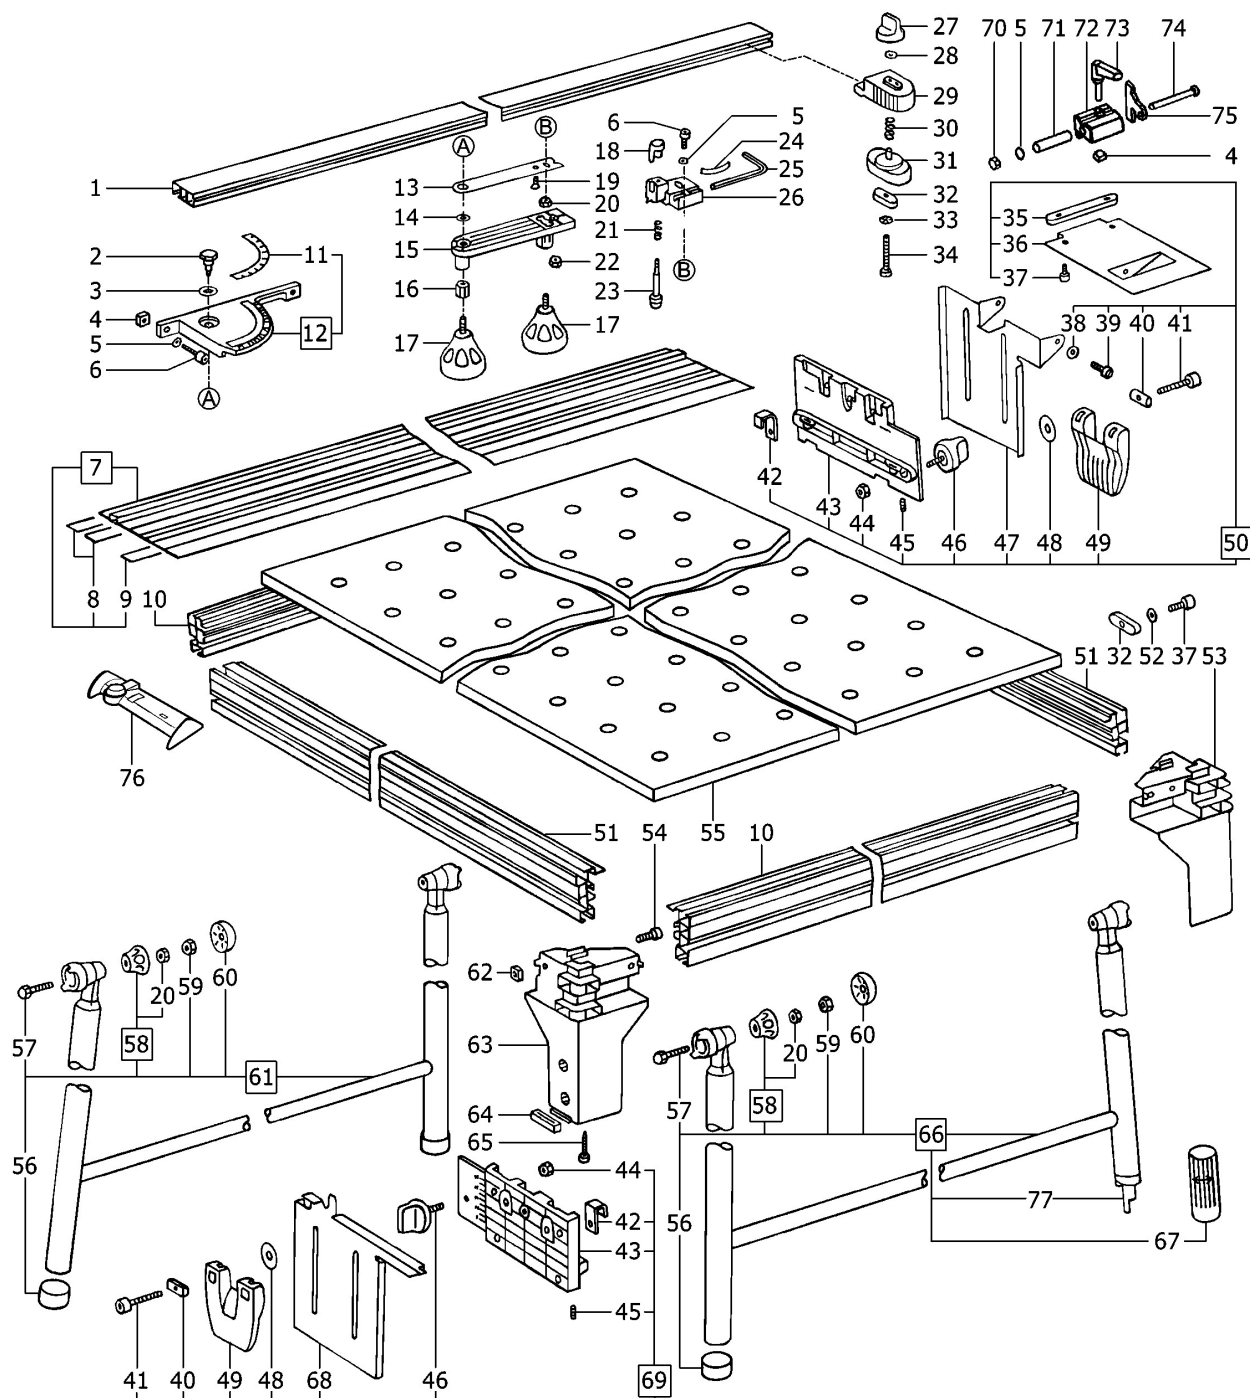

489360 - MFT 1080

Pos	Part No.	Description	Quantity
1	455246	Stop profile	1
2	xxx	No longer available	1
3	xxx	No longer available	1
4	228566	Square nut M6	3
5	200578	Washer 6,4 mm	4
6	228664	Cheese head screw M6 x 16	3
7	---	See catalogue	1
8	---	See catalogue	1
9	---	See catalogue	1
10	439098	Profile	2
11	xxx	No longer available	1
12	488597	Swiveling segment	1
13	xxx	No longer available	1
14	219112	Shim ring	1
15	448842	Plate	1
16	xxx	No longer available	1
17	487554	Grip	2
18	449836	Knob	1
19	228736	Flat head screw M4 x 10	1
20	200719	Hexagon nut M8	3
21	451524	Pressure spring	1
22	200601	Hexagon nut M6	1
23	449837	Pin	1
24	xxx	No longer available	1
25	202752	Screwdriver	1
26	xxx	No longer available	1
27	440713	Rotary knob	1
28	402935	Washer	1
29	449200	Clamp rider	1
30	203284	Pressure spring	1
31	xxx	No longer available	1
32	436392	Feather key	3
33	200765	Spring disc	1
34	400478	Cheese head screw M6 x 55	1
35	450592	Feather key	1
36	450590	Sheet metal	1
37	228547	Cheese head screw M6 x 10	4
38	223862	Spring disc	2
39	203783	Flat head screw M5 x 4	2
40	448884	Bolt	4
41	400477	Cheese head screw M6 x 25	4
42	448953	Sheet metal	2
43	448951	Plate	2
44	228689	Hexagon nut M6	4
45	772404	Threaded pin M5 x 10	4
46	482110	Rotary knob	2
47	441108	Bracket	1
48	400480	Washer 6,4 x 25 x 1,25 mm	4
49	448833	Cam	2