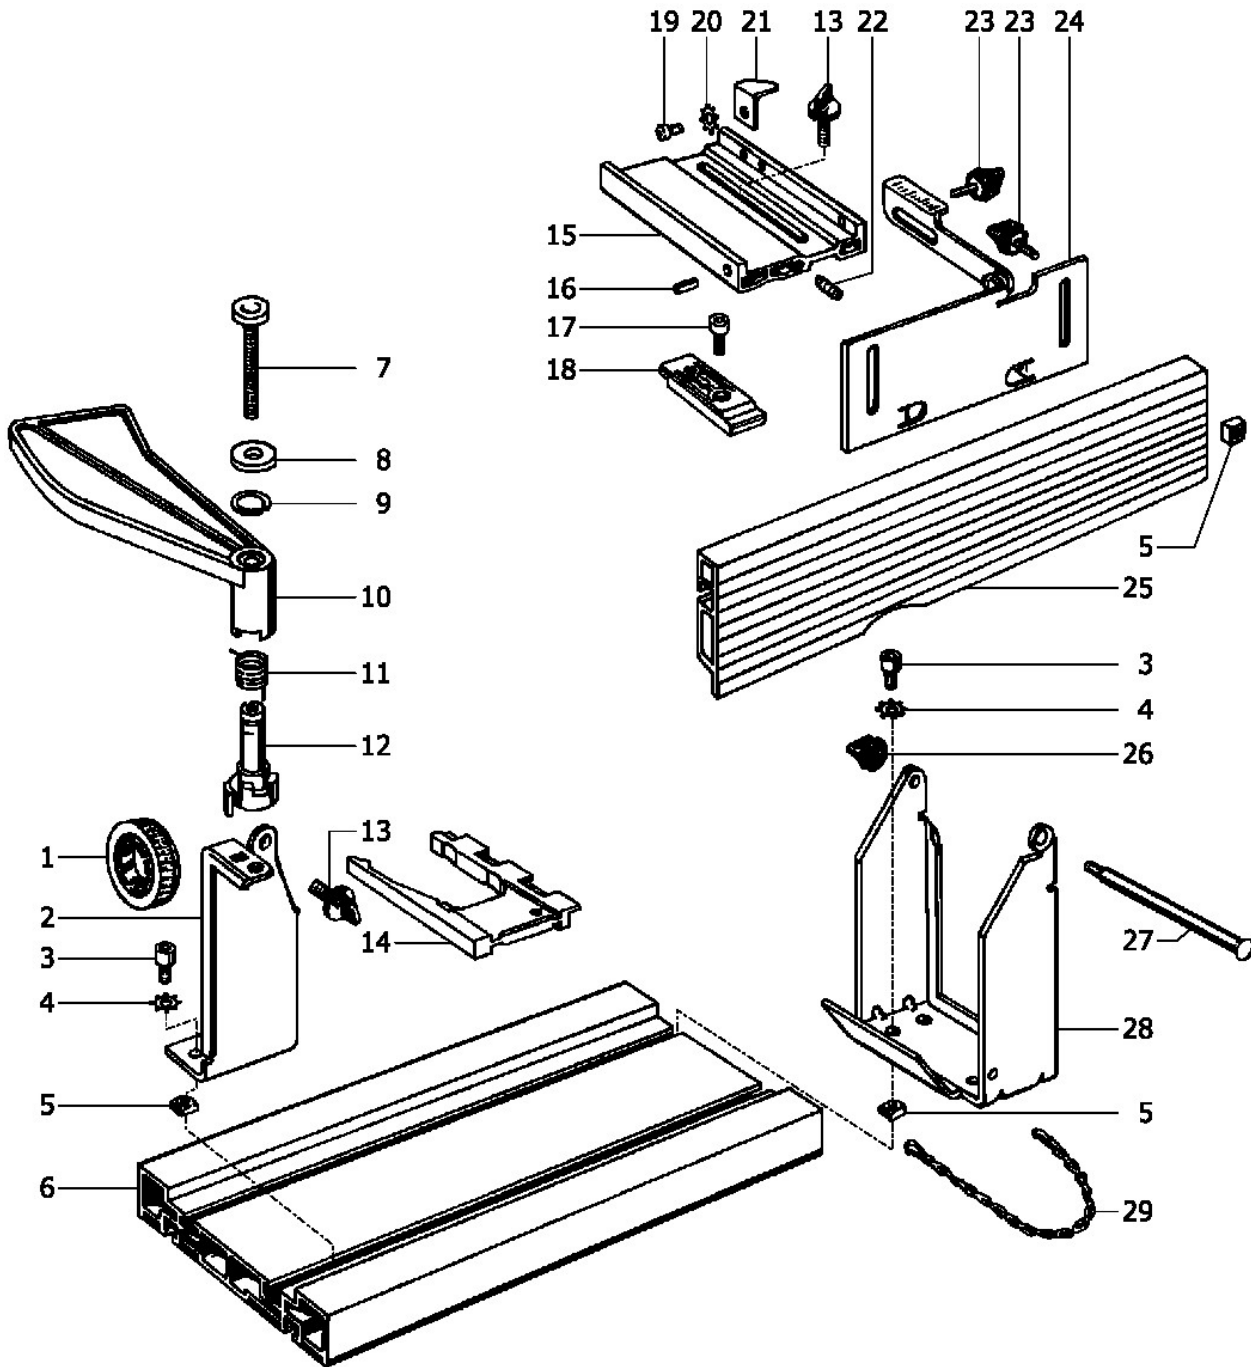

485017 - Bench unit SE - HL

Pos	Part No.	Description	Quantity
1	xxx	No longer available	1
2	715146	Bracket	1
3	228547	Cheese head screw M6 x 10	6
4	774010	Spring disc	6
5	228566	Square nut M6	8
6	612050	Plate	1
7	400598	Screw M6 x 60	1
8	200578	Washer 6,4 mm	1
9	228726	Circlip	1
10	200457	Pendulum guard	1
11	200460	Torsion spring	1
12	200458	Axle	1
13	438320	Rotary knob M6	2
14	200456	Clamp	1
15	200462	Support	1
16	200390	Sleeve	2
17	402875	Cheese head screw M6 x 20	1
18	715156	Slip piece	1
19	203806	Raised-head screw M4 x 8	1
20	200762	Spring disc	1
21	200463	Indicator	1
22	772405	Threaded pin M6 x 10	1
23	436195	Rotary knob	2
24	200450	Swiveling segment	1
25	200461	Stop	1
26	440712	Rotary knob M6	1
27	715148	Bolt	1
28	200454	Holder	1
29	440158	Chain	1