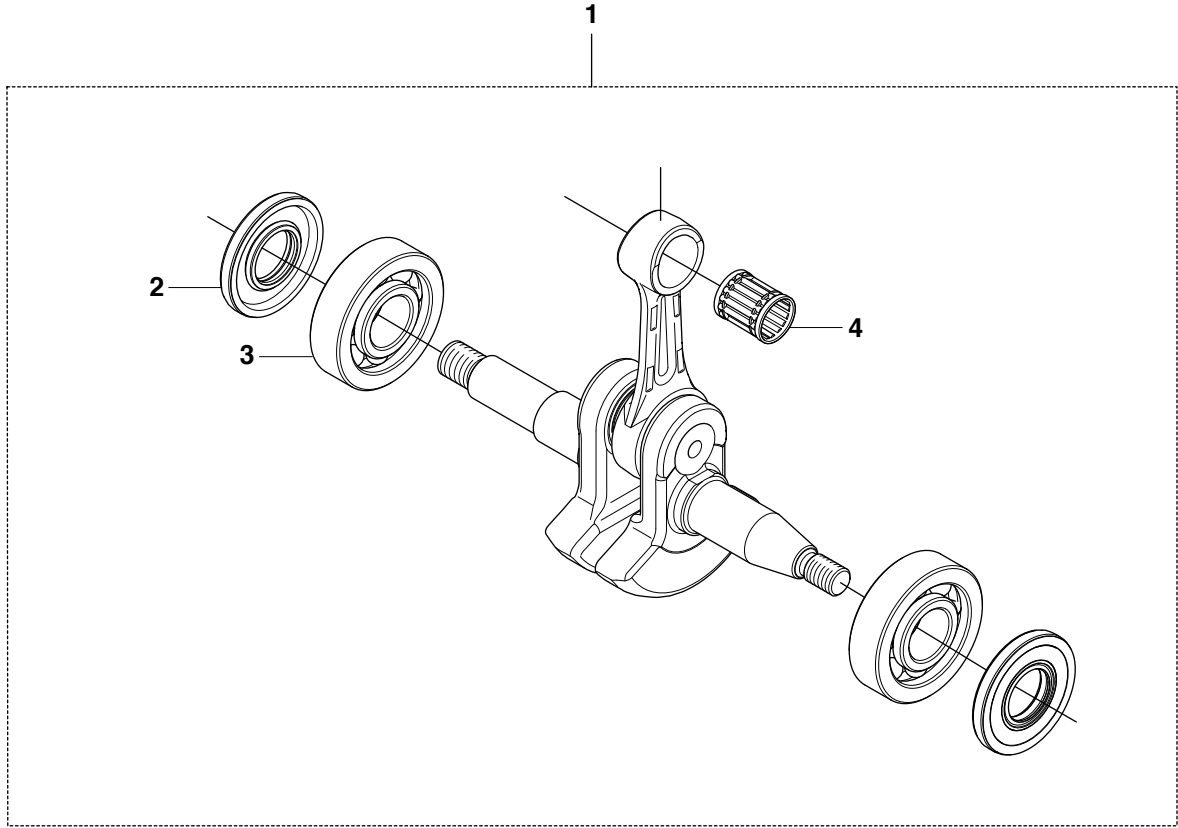

J 460
CRANKSHAFT

CRANKSHAFT

Position	Article	Quantity	Notes	Kit
1	537 31 40-02	1		
2	503 26 19-01	2		1
3	503 25 16-02	2		1
4	501 86 18-01	1		1