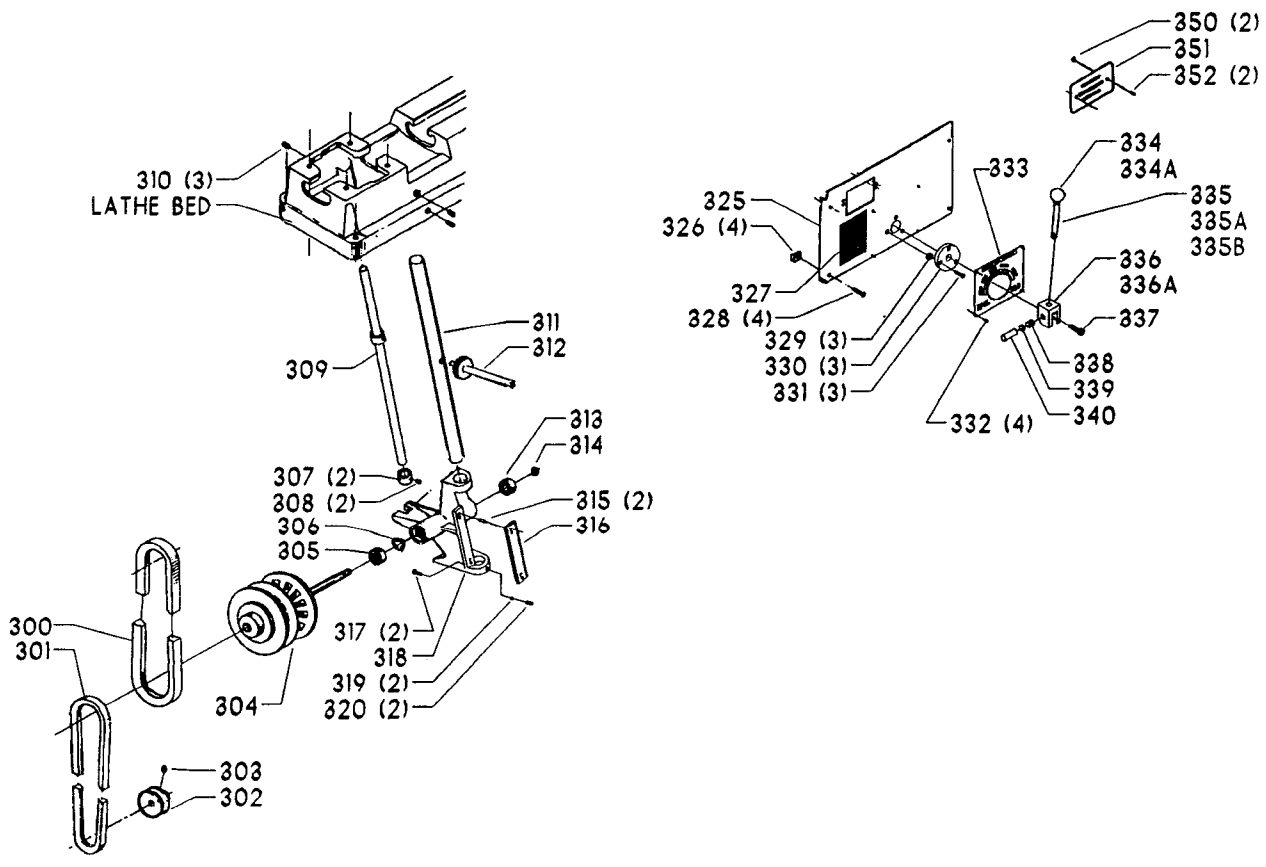

## Parts List for 46-547 Type 1

Item Number	Part Number	Description	Qty Required
1	905010102706S	ROLL PIN	1
2	000000-00	No Longer Available	1
3	434080670003	LEVER	1
4	902012122409S	STOP NUT	1
5	406031220002	SPRING	1
6	000000-00	No Longer Available	1
7	434031120002	EYE BOLT	1
8	434080720001	CLAMP PLATE	1
9	904010101615	STEEL WASHER	1
10	902012131635	LOCK NUT	1
11	434081080001	CAM ROD	1
13	000000-00	No Longer Available	1
14	911331	TOOL REST	1
20	49-094	V-BLT 81-1/16 IN	1
21	902012015456	SPINDLE NUT - LH	1
22	434020795002	BEARING RETAINER	1
23	901030103318S	SCREW	4
24	920040205360	BEARING	1
25	928060107352	SPRING WASHER	1
26	000000-00	No Longer Available	1
27	901064502250S	DRIVE SCREW	2
28	000000-00	No Longer Available	1
29	926049912314	SPINDLE PULLEY	1
30	51-008	V-BLT 4L 47-1/8 IN	1
30	901041500206	SET SCREW	1
31	000000-00	No Longer Available	1
32	905010106715S	ROLL PIN	2

## Parts List for 46-547 Type 1

Item Number	Part Number	Description	Qty Required
33	921010100027	STEEL BALL	1
34	000000-00	No Longer Available	1
35	434023715001S	INDEX PIN	1
36	000000-00	No Longer Available	1
37	920070805334	BEARING	1
38	000000-00	No Longer Available	1
39	901030103318S	SCREW	4
40	902012015462	SPINDLE NUT - RH	1
41	46-936	3 IN RH FACE PLATE	1
42	46-933	SPUR DRIVE CTR	1
43	901041909415	HD SET SCR	1
44	000000-00	No Longer Available	1
45	000000-00	No Longer Available	1
46	901041506227	SET SCREW	1
47	000000-00	No Longer Available	1
48	434020775001	RAM	1
49	000000-00	No Longer Available	1
49	000000-00	No Longer Available	1
49	000000-00	No Longer Available	1
49	000000-00	No Longer Available	1
49	434031125005	ADJUSTING SCREW	1
49	434031125005	ADJUSTING SCREW	1
50	905010102704	ROLL PIN	1
51	904010312903S	STEEL WASHER	1
52	434033425001	ECCENTRIC SHAFT ASSY	1
53	406031120006	SPECIAL SCREW	1
53	406031120003	SPECIAL SCREW	1