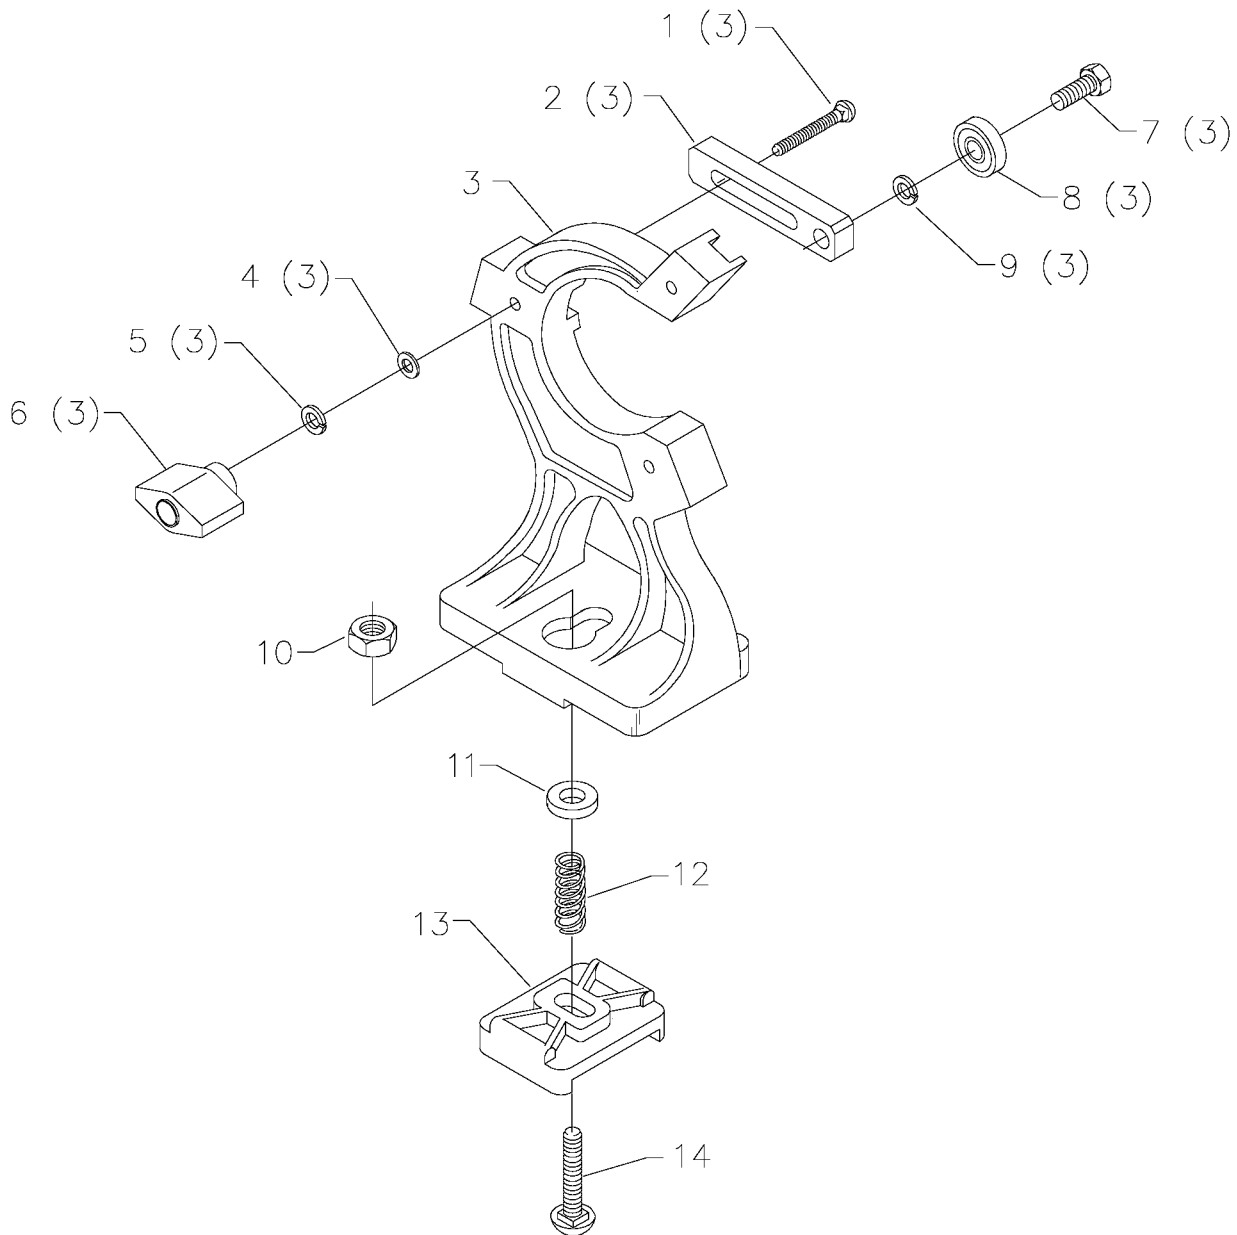

46-469
STEADY REST

A197

PART NO.434-02-655-0003

REVISED 12/18/03

Parts List for 46-469 Type 1

Item Number	Part Number	Description	Qty Required
1	000000-00	No Longer Available	3
2	000000-00	No Longer Available	3
3	000000-00	No Longer Available	1
4	904010101614S	STEEL WASHER	3
5	491957-00	LOCK WASHER	3
6	000000-00	No Longer Available	3
7	489047-00	CAP SCREW	3
8	920040916633	BEARING	3
9	904020101703S	LOCK WASHER	3
10	902010401026S	HEX NUT	1
11	904100312097S	SPECIAL WASHER	1
12	928010231644	SPRING	1
13	434080720001	CLAMP PLATE	1
14	901110200816	CARRIAGE BOLT	1