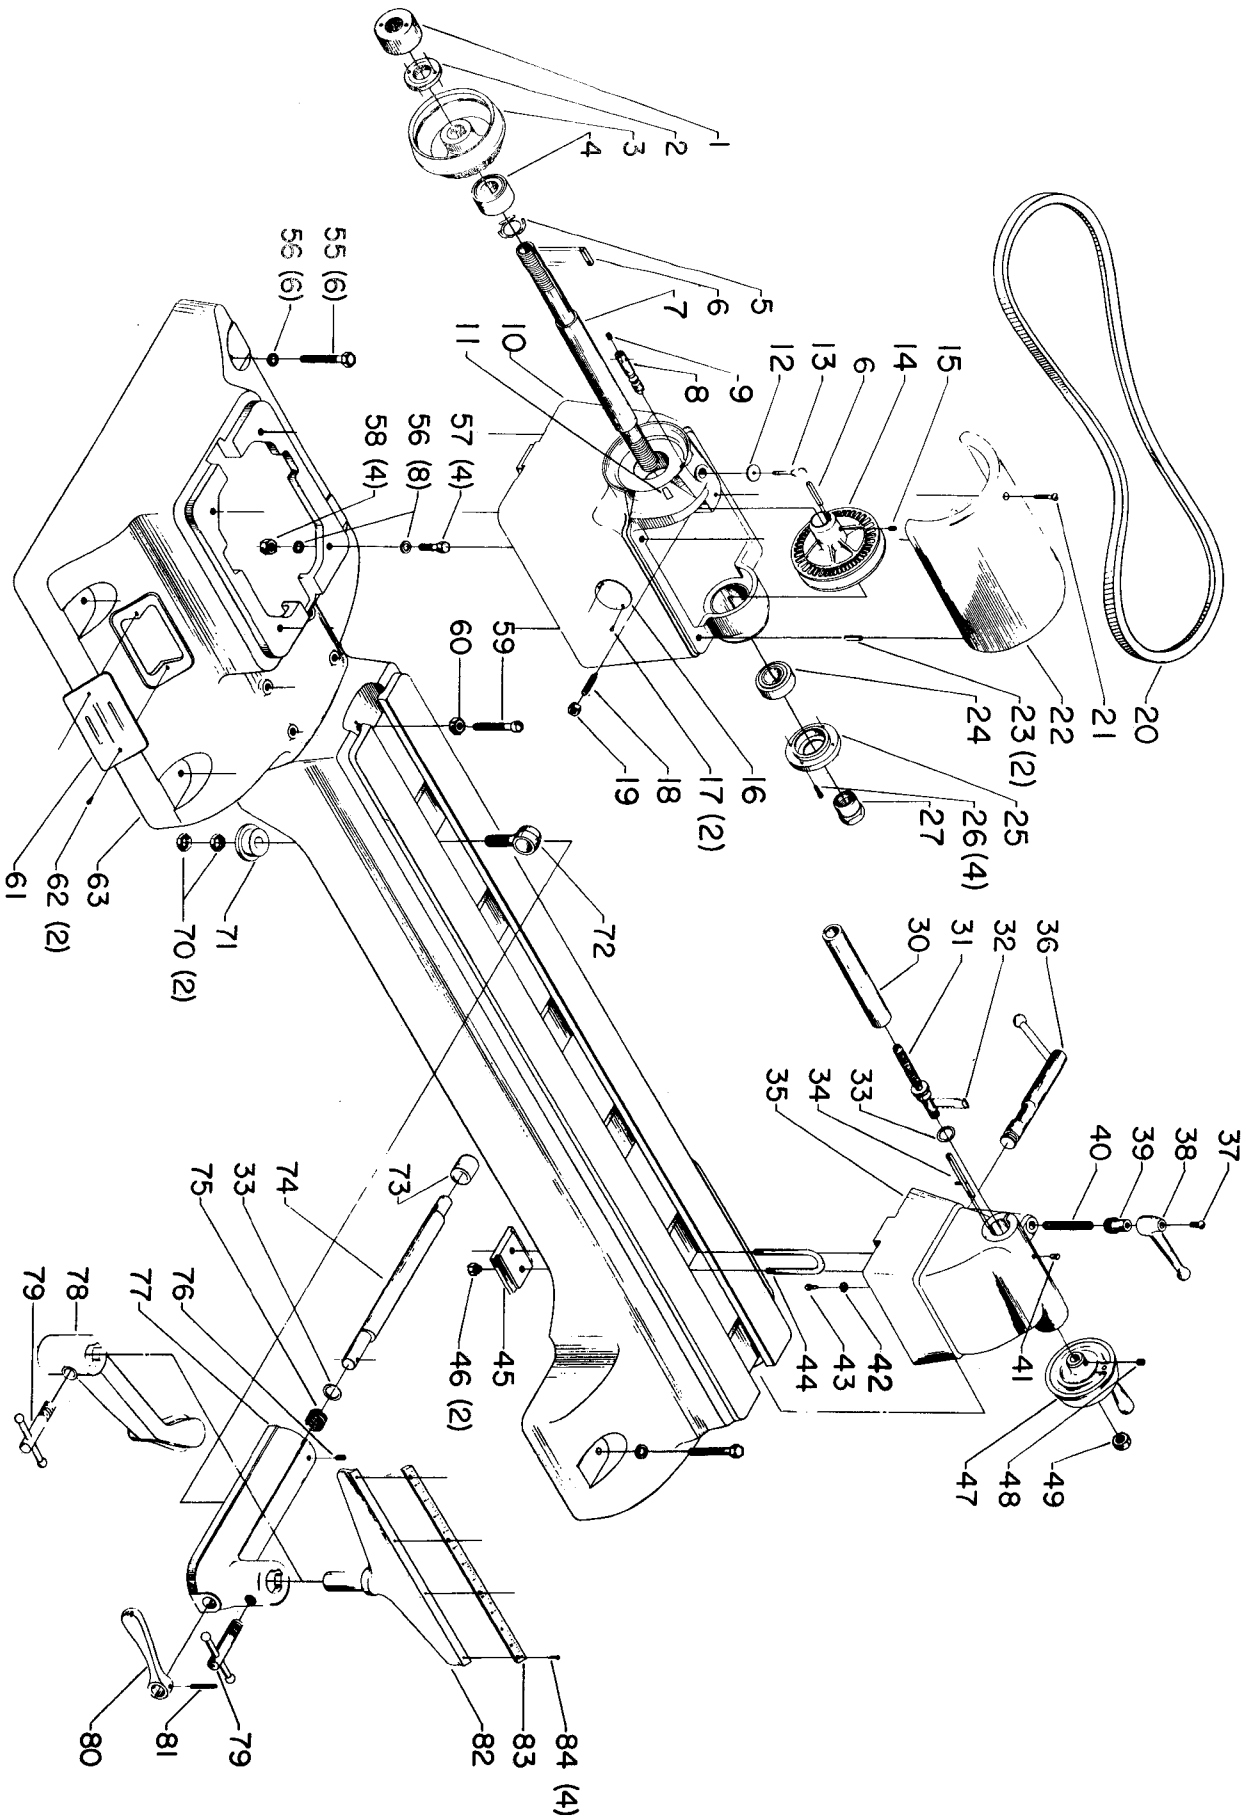

46-450 12" VARIABLE SPEED WOOD LATHE (OLD STYLE)

Revised 10-1-78

WL-3B

Parts List for 46-450 Type 1

Item Number	Part Number	Description	Qty Required
1	902080613098	NUT	1
2	434030795002	RETAINER	1
3	434031005001	HANDWHEEL	1
4	000000-00	No Longer Available	1
5	000000-00	No Longer Available	1
6	927030102662	KEY	1
8	000000-00	No Longer Available	1
9	491950-00	SET SCREW	1
10	000000-00	No Longer Available	1
11	000000-00	No Longer Available	1
12	904010312907	WASHER	1
13	434030675001	HANDLE	1
14	000000-00	No Longer Available	1
15	491950-00	SET SCREW	1
17	901064502252	DRIVE SCREW	2
18	000000-00	No Longer Available	1
19	902010205435S	JAM NUT	1
21	000000-00	No Longer Available	1
22	000000-00	No Longer Available	1
23	000000-00	No Longer Available	2
24	920070805334	BEARING	1
26	901030103318S	SCREW	4
27	000000-00	No Longer Available	1
30	434020775001	RAM	1
31	000000-00	No Longer Available	1
32	000000-00	No Longer Available	1
33	904010312903S	STEEL WASHER	1

Parts List for 46-450 Type 1

Item Number	Part Number	Description	Qty Required
34	000000-00	No Longer Available	1
35	434030125001	Use 434-03-312-0001	1
36	434033425001	ECCENTRIC SHAFT ASSY	1
37	901021207528	MACHINE SCREW	1
38	901041500217	SET SCREW	1
39	000000-00	No Longer Available	1
40	000000-00	No Longer Available	1
41	907000002486	OIL HOLE COVER	1
42	489122-00	TOOTH WASHER	1
43	000000-00	No Longer Available	1
44	434011110003	U STUD	1
45	434030275001	KIT	1
46	902012101212	HEX NUT	2
47	000000-00	No Longer Available	1
48	901041500205	SET SCREW	1
49	902010201227S	HEX JAM NUT	1
55	901010600604	CAP SCREW	6
56	904020201704S	LOCK WASHER	14
57	901010600642	CAP SCREW	4
58	902010401026S	HEX NUT	4
59	000000-00	No Longer Available	1
60	489191-00	HEX NUT	1
61	402040310001S	SWITCH OPENING COVER	1
62	901061317359	SELF TAP SCREW	2
63	000000-00	No Longer Available	1
70	902012009764	JAM NUT	2
71	434021035001	FLANGE	1