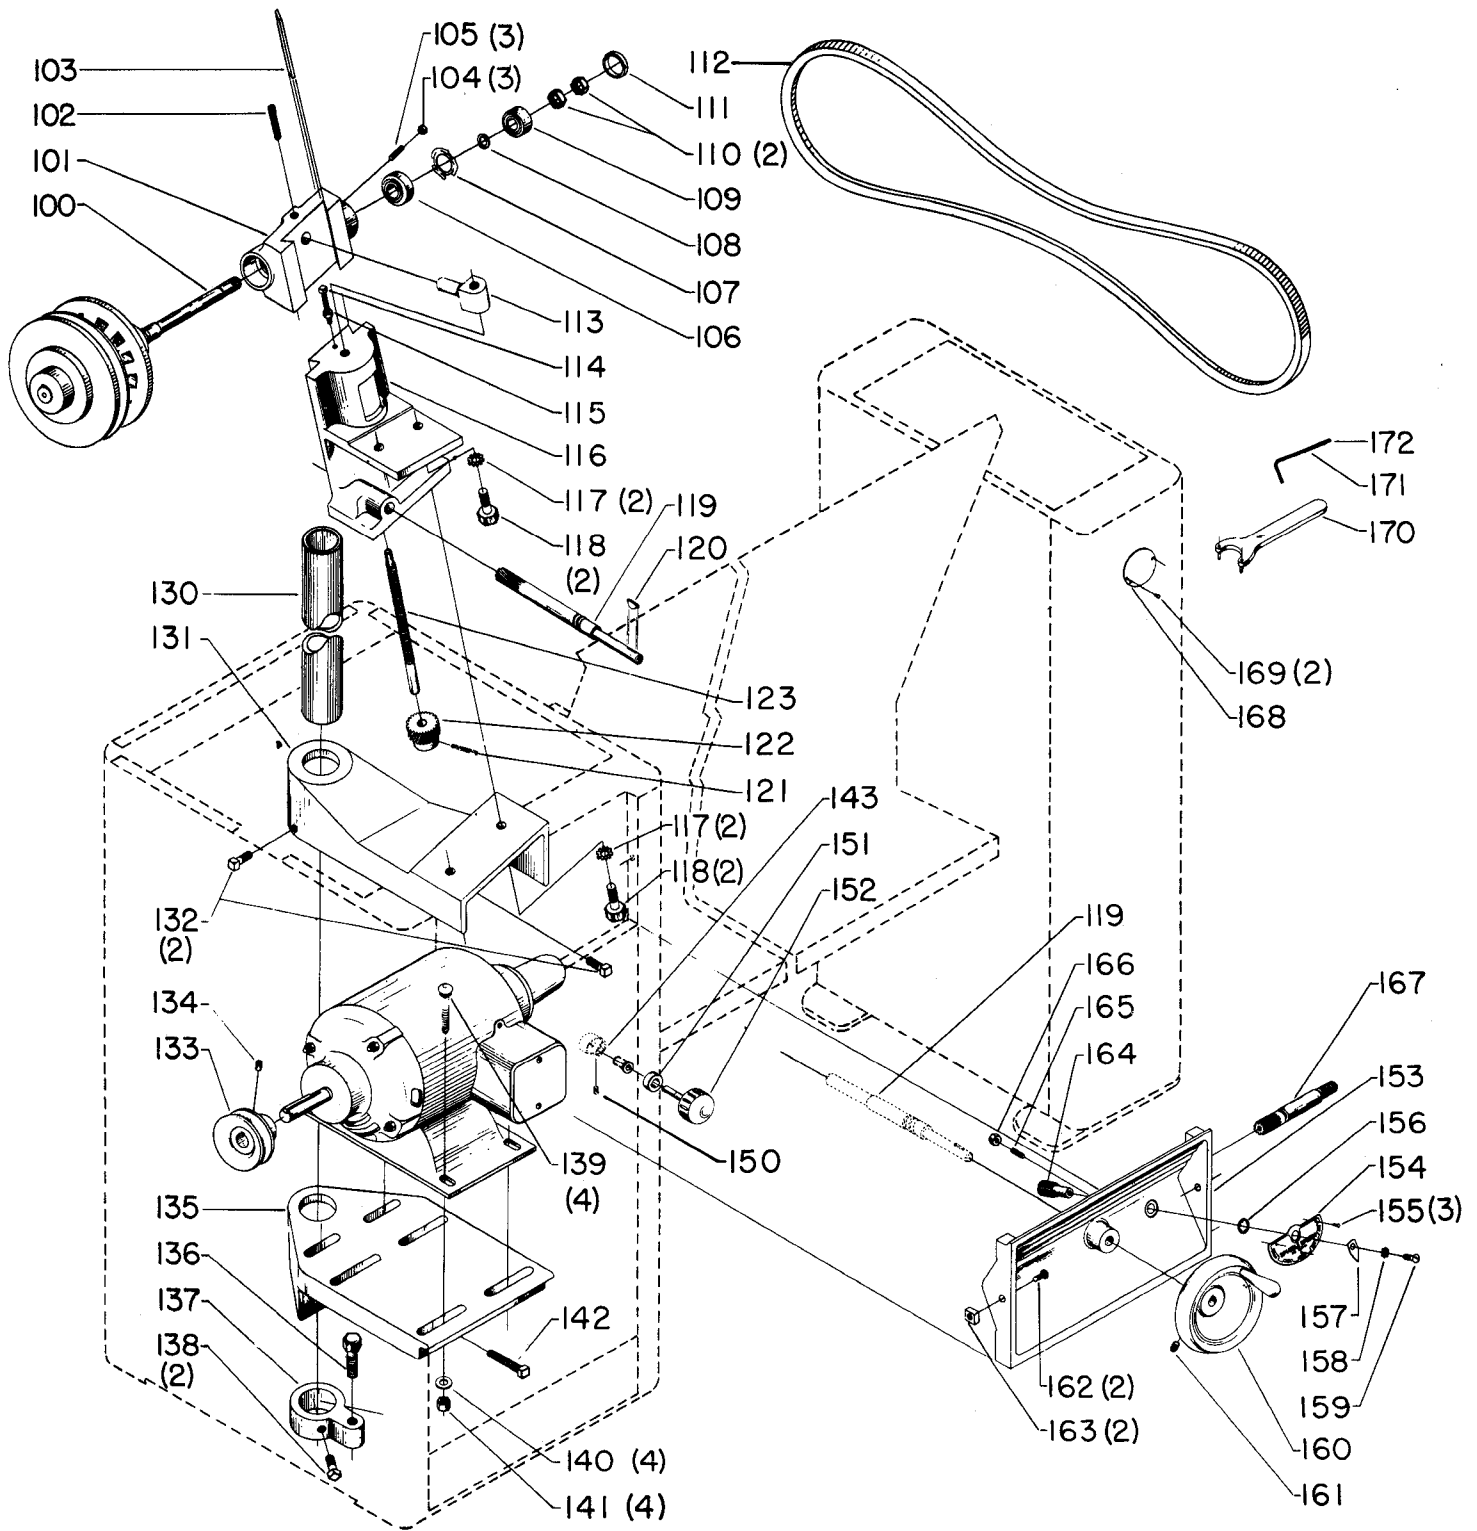

46-450 12" VARIABLE SPEED WOOD LATHE (OLD STYLE)

Revised 10-1-78

WL-3B

Parts List for 46-450 Type 1

Item Number	Part Number	Description	Qty Required
1	902080613098	NUT	1
2	434030795002	RETAINER	1
3	434031005001	HANDWHEEL	1
4	000000-00	No Longer Available	1
5	000000-00	No Longer Available	1
6	927030102662	KEY	1
8	000000-00	No Longer Available	1
9	491950-00	SET SCREW	1
10	000000-00	No Longer Available	1
11	000000-00	No Longer Available	1
12	904010312907	WASHER	1
13	434030675001	HANDLE	1
14	000000-00	No Longer Available	1
15	491950-00	SET SCREW	1
17	901064502252	DRIVE SCREW	2
18	000000-00	No Longer Available	1
19	902010205435S	JAM NUT	1
21	000000-00	No Longer Available	1
22	000000-00	No Longer Available	1
23	000000-00	No Longer Available	2
24	920070805334	BEARING	1
26	901030103318S	SCREW	4
27	000000-00	No Longer Available	1
30	434020775001	RAM	1
31	000000-00	No Longer Available	1
32	000000-00	No Longer Available	1
33	904010312903S	STEEL WASHER	1

Parts List for 46-450 Type 1

Item Number	Part Number	Description	Qty Required
34	000000-00	No Longer Available	1
35	434030125001	Use 434-03-312-0001	1
36	434033425001	ECCENTRIC SHAFT ASSY	1
37	901021207528	MACHINE SCREW	1
38	901041500217	SET SCREW	1
39	000000-00	No Longer Available	1
40	000000-00	No Longer Available	1
41	907000002486	OIL HOLE COVER	1
42	489122-00	TOOTH WASHER	1
43	000000-00	No Longer Available	1
44	434011110003	U STUD	1
45	434030275001	KIT	1
46	902012101212	HEX NUT	2
47	000000-00	No Longer Available	1
48	901041500205	SET SCREW	1
49	902010201227S	HEX JAM NUT	1
55	901010600604	CAP SCREW	6
56	904020201704S	LOCK WASHER	14
57	901010600642	CAP SCREW	4
58	902010401026S	HEX NUT	4
59	000000-00	No Longer Available	1
60	489191-00	HEX NUT	1
61	402040310001S	SWITCH OPENING COVER	1
62	901061317359	SELF TAP SCREW	2
63	000000-00	No Longer Available	1
70	902012009764	JAM NUT	2
71	434021035001	FLANGE	1