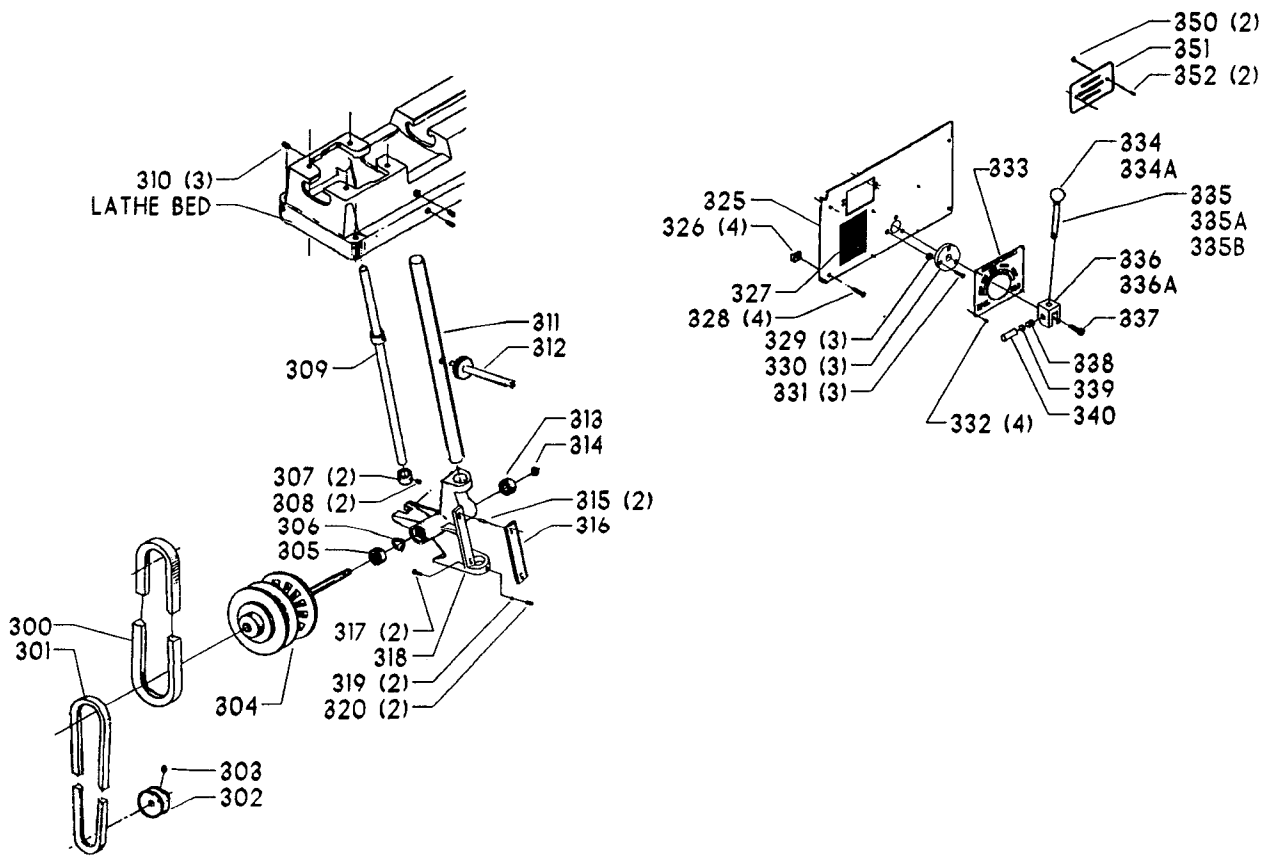

EARLY & INTERMEDIATE MODELS ONLY

Parts List for 46-229 Type 1

Item Number	Part Number	Description	Qty Required
1	905010102706S	ROLL PIN	1
2	000000-00	No Longer Available	1
3	434080670003	LEVER	1
4	902012122409S	STOP NUT	1
5	406031220002	SPRING	1
6	000000-00	No Longer Available	1
7	434031120002	EYE BOLT	1
8	434080720001	CLAMP PLATE	1
9	904010101615	STEEL WASHER	1
10	902012131635	LOCK NUT	1
11	434081080001	CAM ROD	1
13	000000-00	No Longer Available	1
14	911331	TOOL REST	1
20	49-094	V-BLT 81-1/16 IN	1
21	902012015456	SPINDLE NUT - LH	1
22	434020795002	BEARING RETAINER	1
23	901030103318S	SCREW	4
24	920040205360	BEARING	1
25	928060107352	SPRING WASHER	1
26	000000-00	No Longer Available	1
27	901064502250S	DRIVE SCREW	2
28	000000-00	No Longer Available	1
29	926049912314	SPINDLE PULLEY	1
30	51-008	V-BLT 4L 47-1/8 IN	1
30	901041500206	SET SCREW	1
31	000000-00	No Longer Available	1
32	905010106715S	ROLL PIN	2

Parts List for 46-229 Type 1

Item Number	Part Number	Description	Qty Required
33	921010100027	STEEL BALL	1
34	000000-00	No Longer Available	1
35	434023715001S	INDEX PIN	1
36	000000-00	No Longer Available	1
37	920070805334	BEARING	1
38	000000-00	No Longer Available	1
39	901030103318S	SCREW	4
40	902012015462	SPINDLE NUT - RH	1
41	46-936	3 IN RH FACE PLATE	1
42	46-933	SPUR DRIVE CTR	1
43	901041909415	HD SET SCR	1
44	000000-00	No Longer Available	1
45	000000-00	No Longer Available	1
46	901041506227	SET SCREW	1
47	000000-00	No Longer Available	1
48	434020775001	RAM	1
49	000000-00	No Longer Available	1
49	000000-00	No Longer Available	1
49	000000-00	No Longer Available	1
49	000000-00	No Longer Available	1
49	434031125005	ADJUSTING SCREW	1
49	434031125005	ADJUSTING SCREW	1
50	905010102704	ROLL PIN	1
51	904010312903S	STEEL WASHER	1
52	434033425001	ECCENTRIC SHAFT ASSY	1
53	406031120006	SPECIAL SCREW	1
53	406031120003	SPECIAL SCREW	1