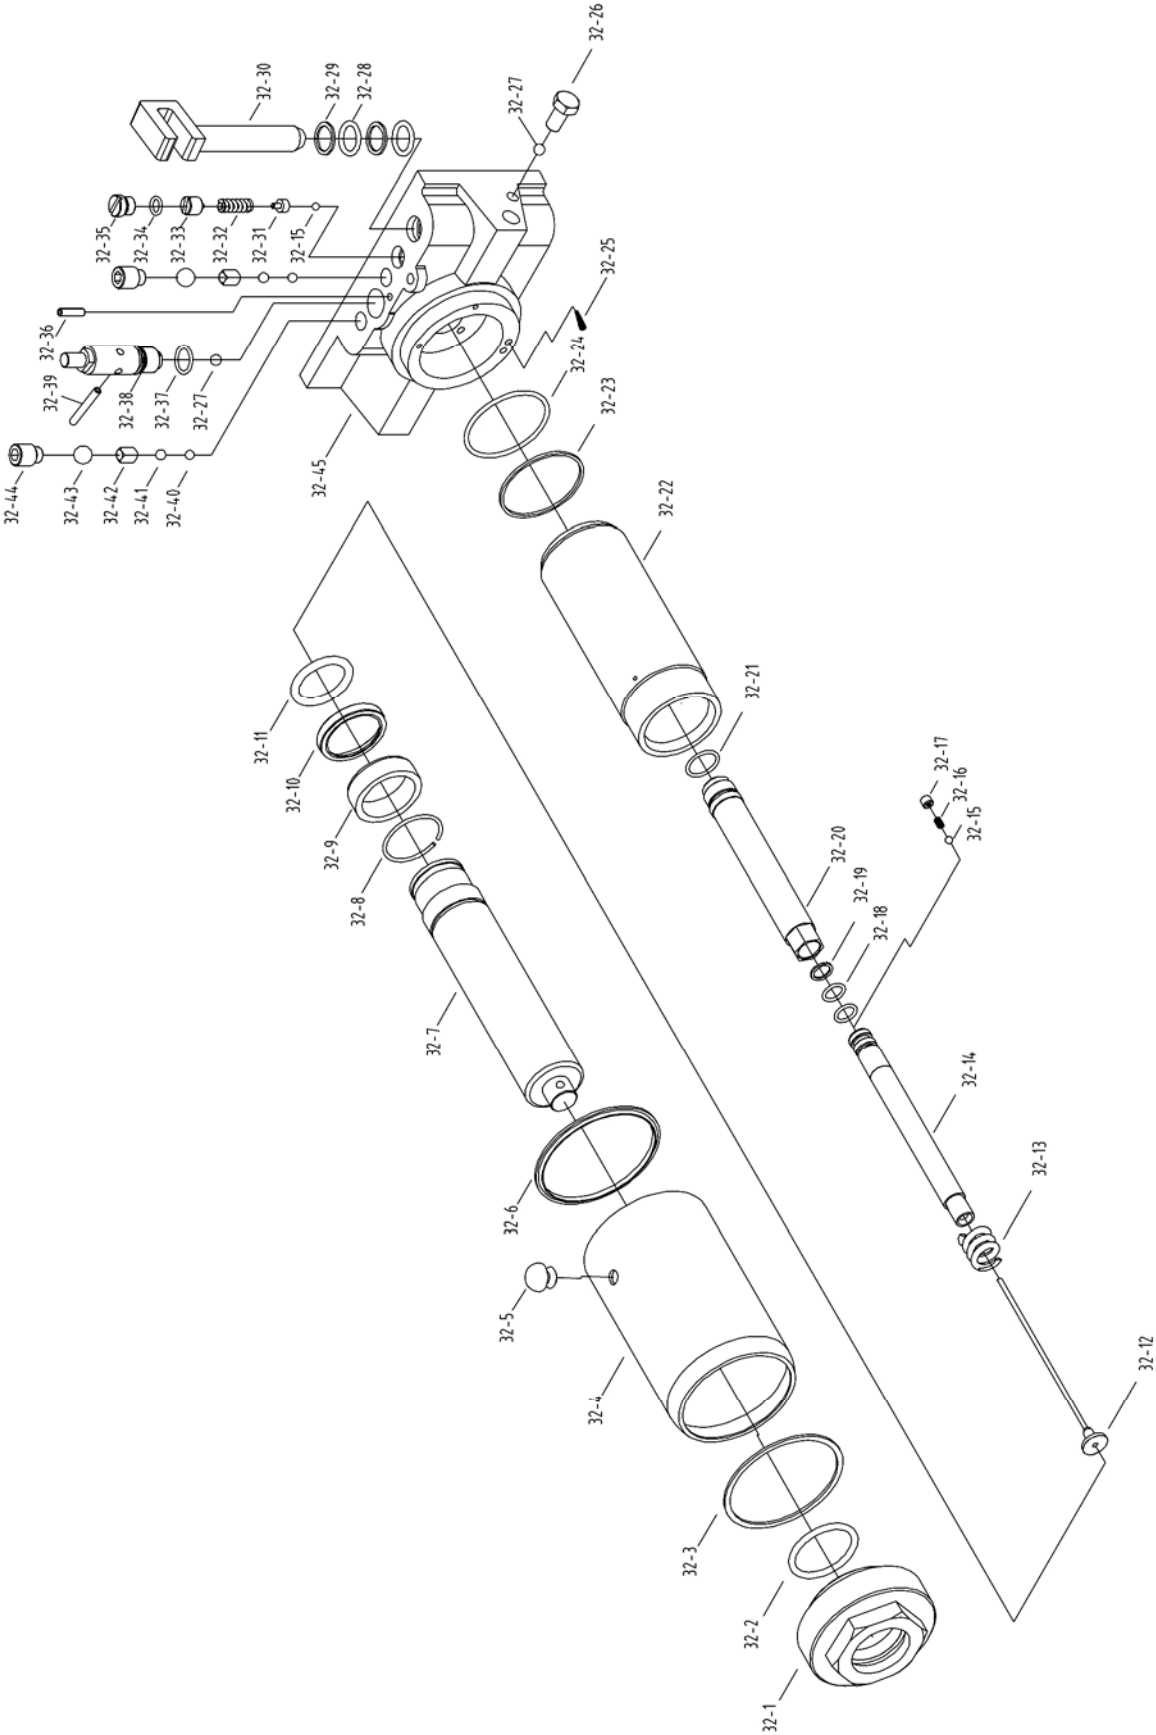

11.2.1 Power Unit Assembly (3T Short Chassis Service Jack) – Exploded View

11.2.2 Power Unit Assembly (3T Short Chassis Service Jack) – Parts List

Index No	Part No	Description	Size	Qty
.....	JSJ21/4XA-32	Power Unit Assembly (includes 32-1 thru 32-45)		1
32-1	JSJ21/4XA-321	Cylinder Cover		1
32-2	JSJ21/4XA-322	O-Ring *		1
32-3	JSJ21/4XA-323	Seal Ring *		1
32-4	JSJ21/4XA-324	Oil Tank		1
32-5	JSJ21/4X-57	Oil Fill Plug *		1
32-6	JSJ21/4X-54	O-Ring *		1
32-7	JSJ21/4XA-327	Ram		1
32-8	JSJ21/4XA-328	Retainer *		1
32-9	JSJ21/4XA-329	Piston Ring		1
32-10	JSJ21/4XA-3210	Washer *		1
32-11	JSJ21/4XA-3211	O-Ring *		1
32-12	JSJ21/4XA-3212	Pin		1
32-13	JSJ21/4XA-3213	Spring		1
32-14	JSJ21/4XA-3214	Ram Rod		1
32-15	SB-4MM	Steel Ball	4mm	2
32-16	JSJ21/4XA-3216	Spring		1
32-17	JSJ21/4XA-3217	Screw		1
32-18	JSJ21/4XA-3218	O-Ring *		2
32-19	JSJ21/4XA-3219	Retainer *		1
32-20	JSJ21/4XA-3220	Ram		1
32-21	JSJ21/4XA-3221	Seal Ring *		1
32-22	JSJ21/4XA-3222	Cylinder		1
32-23	JSJ21/4X-88	Back Up Ring *	Ø50.2 x ø47 x 1.6	1
32-24	JSJ21/4X-89	O-Ring *	Ø46.5 x ø2.4	1
32-25	JSJ21/4XA-100	Filter		2
32-26	JSJ21/4XA-3226	Screw	M8x16	3
32-27	SB-6MM	Steel Ball	6mm	4
32-28	JSJ21/4X-83	O-Ring *	Ø14 x ø2.65	2
32-29	JSJ21/4XA-72	Back Up Ring *	Ø18 x ø14 x 1.5	2
32-30	JSJ21/4X-75	Piston Pump	Ø14	1
32-31	JSJ21/4X-80	Adaptor		1
32-32	JSJ21/4X-81	Spring		1
32-33	JSJ21/4X-69	Adjustment Screw		1
32-34	JSJ21/4XA-3234	O-Ring *		1
32-35	JSJ21/4XA-3235	Screw		1
32-36	JSJ21/4XA-3236	Pin	4x16	1
32-37	JSJ21/4XA-3237	O-Ring *	12.5 x 1.8	1
32-38	JSJ21/4XA-3238	Release Valve Rod		1
32-39	JSJ21/4XA-3239	Pin	4x30 mm	1
32-40	JSJ21/4XA-3240	Steel Ball	5.5mm	2
32-41	SB-8MM	Steel Ball	8mm	2
32-42	JSJ21/4XA-3242	Square Block		2
32-43	SB-10MM	Steel Ball	10mm	2
32-44	JSJ21/4XA-3244	Screw	M12x16x3	2
32-45	JSJ21/4XA-3245	Valve Assembly		1
.....	JSJ21/4XA-SK	Seal Kit (contains items with asterisk *)		1