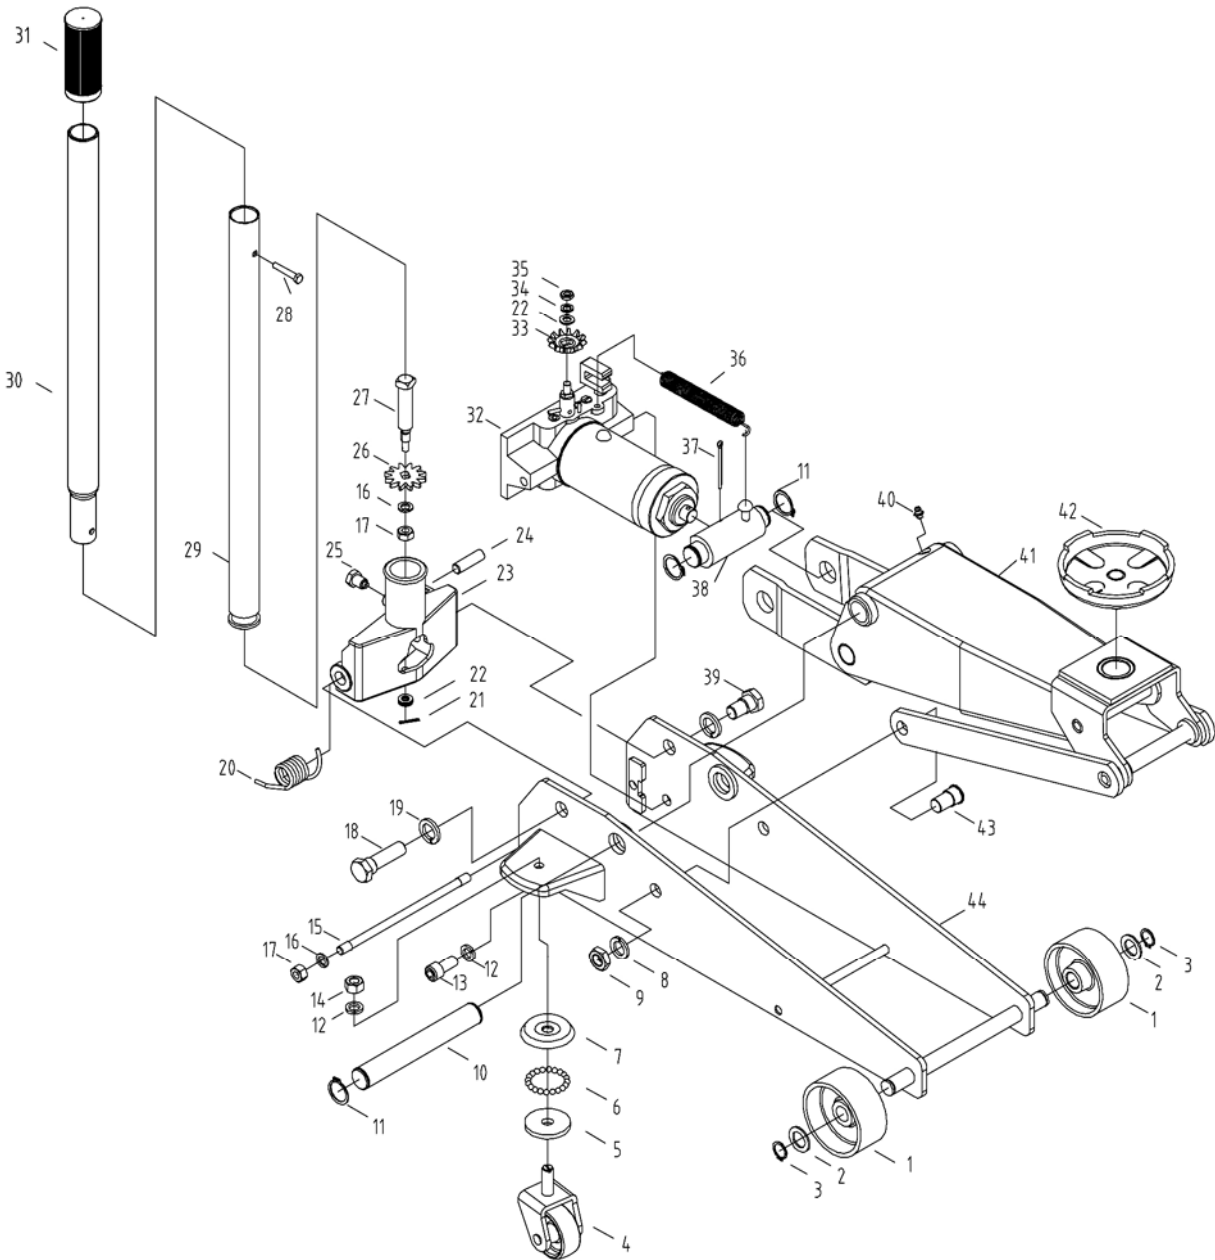

11.1.1 Main Body Assembly (3T Short Chassis Service Jack) – Exploded View

11.1.2 Main Body Assembly (3T Short Chassis Service Jack) – Parts List

Index No	Part No	Description	Size	Qty
1	JSJ3XA-01	Front Caster		2
2	JSJ3XA-02	Washer	18mm	2
3	JSJ3XA-03	C-Clip	18mm	2
4	JSJ3S-07	Swivel Caster Assembly		2
5	JSJ3S-08	Ball Ring		2
6	JSJ3S-09	Steel Ball	6.35mm	38
7	JSJ3S-10	Ball Cover		2
8	JSJ3S-05	Lock Washer	16mm	2
9	JSJ3S-06	Hex Nut	M16	2
10	JSJ3S-13	Arm Shaft		1
11	JSJ3S-14	Retainer Ring	25mm	4
12	JSJ3S-11	Lock Washer	12mm	4
13	JSJ3S-12	Socked Head Cap Screw	M12x25	2
14	JSJ3S-18	Hex Nut	M12	2
15	JSJ3S-17	Shaft		1
16	JSJ3S-16	Lock Washer	10mm	3
17	JSJ3S-15	Hex Nut	M10	3
18	JSJ3S-19	Screw		1
19	JSJ3S-20	Lock Washer	18mm	2
20	JSJ3S-26	Torsion Spring		1
21	JSJ3S-21	Pin	2x16mm	1
22	JSJ3S-22	Washer	8mm	4
23	JSJ3S-27	Handle Socket		1
24	JSJ3S-24	Pump Pin		1
25	JSJ3S-25	Bolt		1
26	JSJ3S-23	Release Valve Gear		1
27	JSJ3S-29	Gear Shaft		1
28	JSJ3S-31	Hex Cap Bolt	M6x35	1
29	JSJ3S-32	Lower Handle		1
30	JSJ3S-34	Upper Handle		1
31	JSJ3S-33	Handle Grip		1
32	JSJ21/4XA-32	Power Unit Assembly		1
33	JSJ3XA-33	Gear		1
34	JSJ3XA-34	Washer	8mm	1
35	JSJ3XA-35	Nut	M8	1
36	JSJ3S-42	Return Spring		1
37	JSJ3S-41	Pin	4x50mm	1
38	JSJ3S-40	Cross Head		1
39	JSJ3XA-39	Screw		1
40	JSJ3S-39	Grease Fitting	M6	1
41	JSJ3S-36	Lifting Arm Assembly		1
42	JSJ3S-37	Saddle		1
43	JSJ3S-35	Bolt		2
44	JSJ3XA-44	Side Plate Assembly		1
	JSJ3XA-WL	I.D./Warning Label (<i>not shown</i>)		1