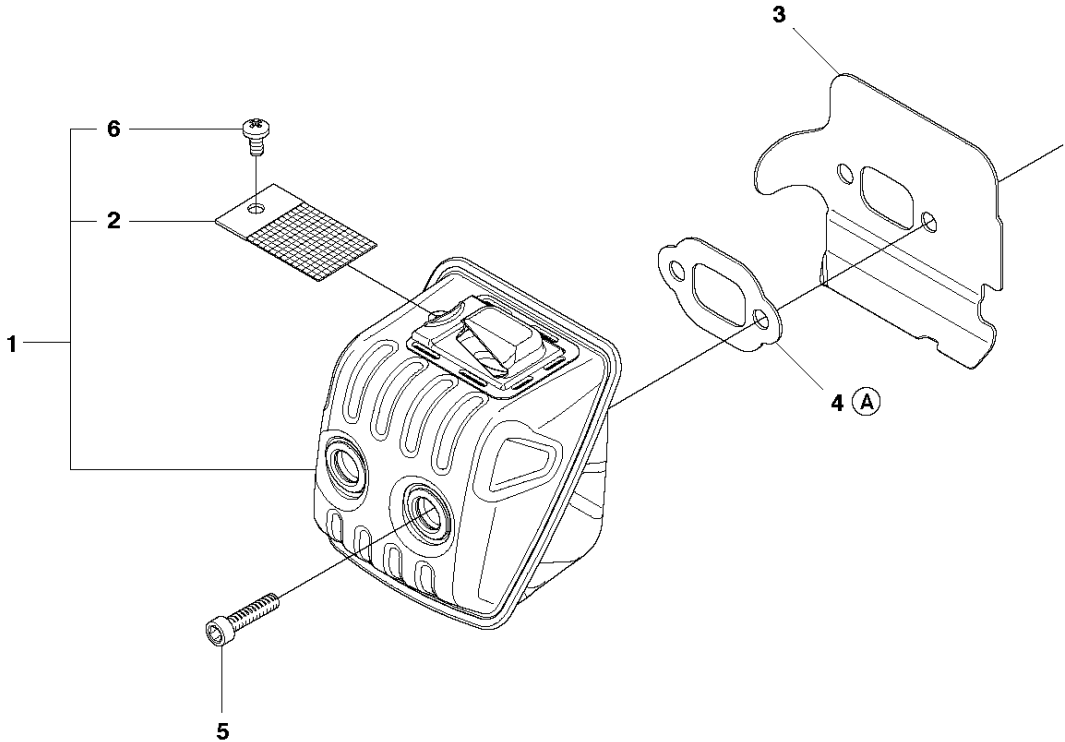

F 450, 450e
MUFFLER

7
Ⓐ 544 97 20-01
Set of gaskets

MUFFLER

450, from 2011-09 -

Ref	Part no.	Description	Remark	Qty	Kit
1	544 14 77-02	MUFFLER ASSY		1	
2	579 75 33-01	SCREEN		1	1
3	579 75 32-01	HEAT DEFLECTOR		1	
4	579 75 31-01	GASKET		1	7
5	725 53 68-55	SCREW IHSCM		2	
6	724 12 87-59	SCREW CRPANM		1	1
7	544 97 20-01	GASKET KIT	Set of Gaskets	1