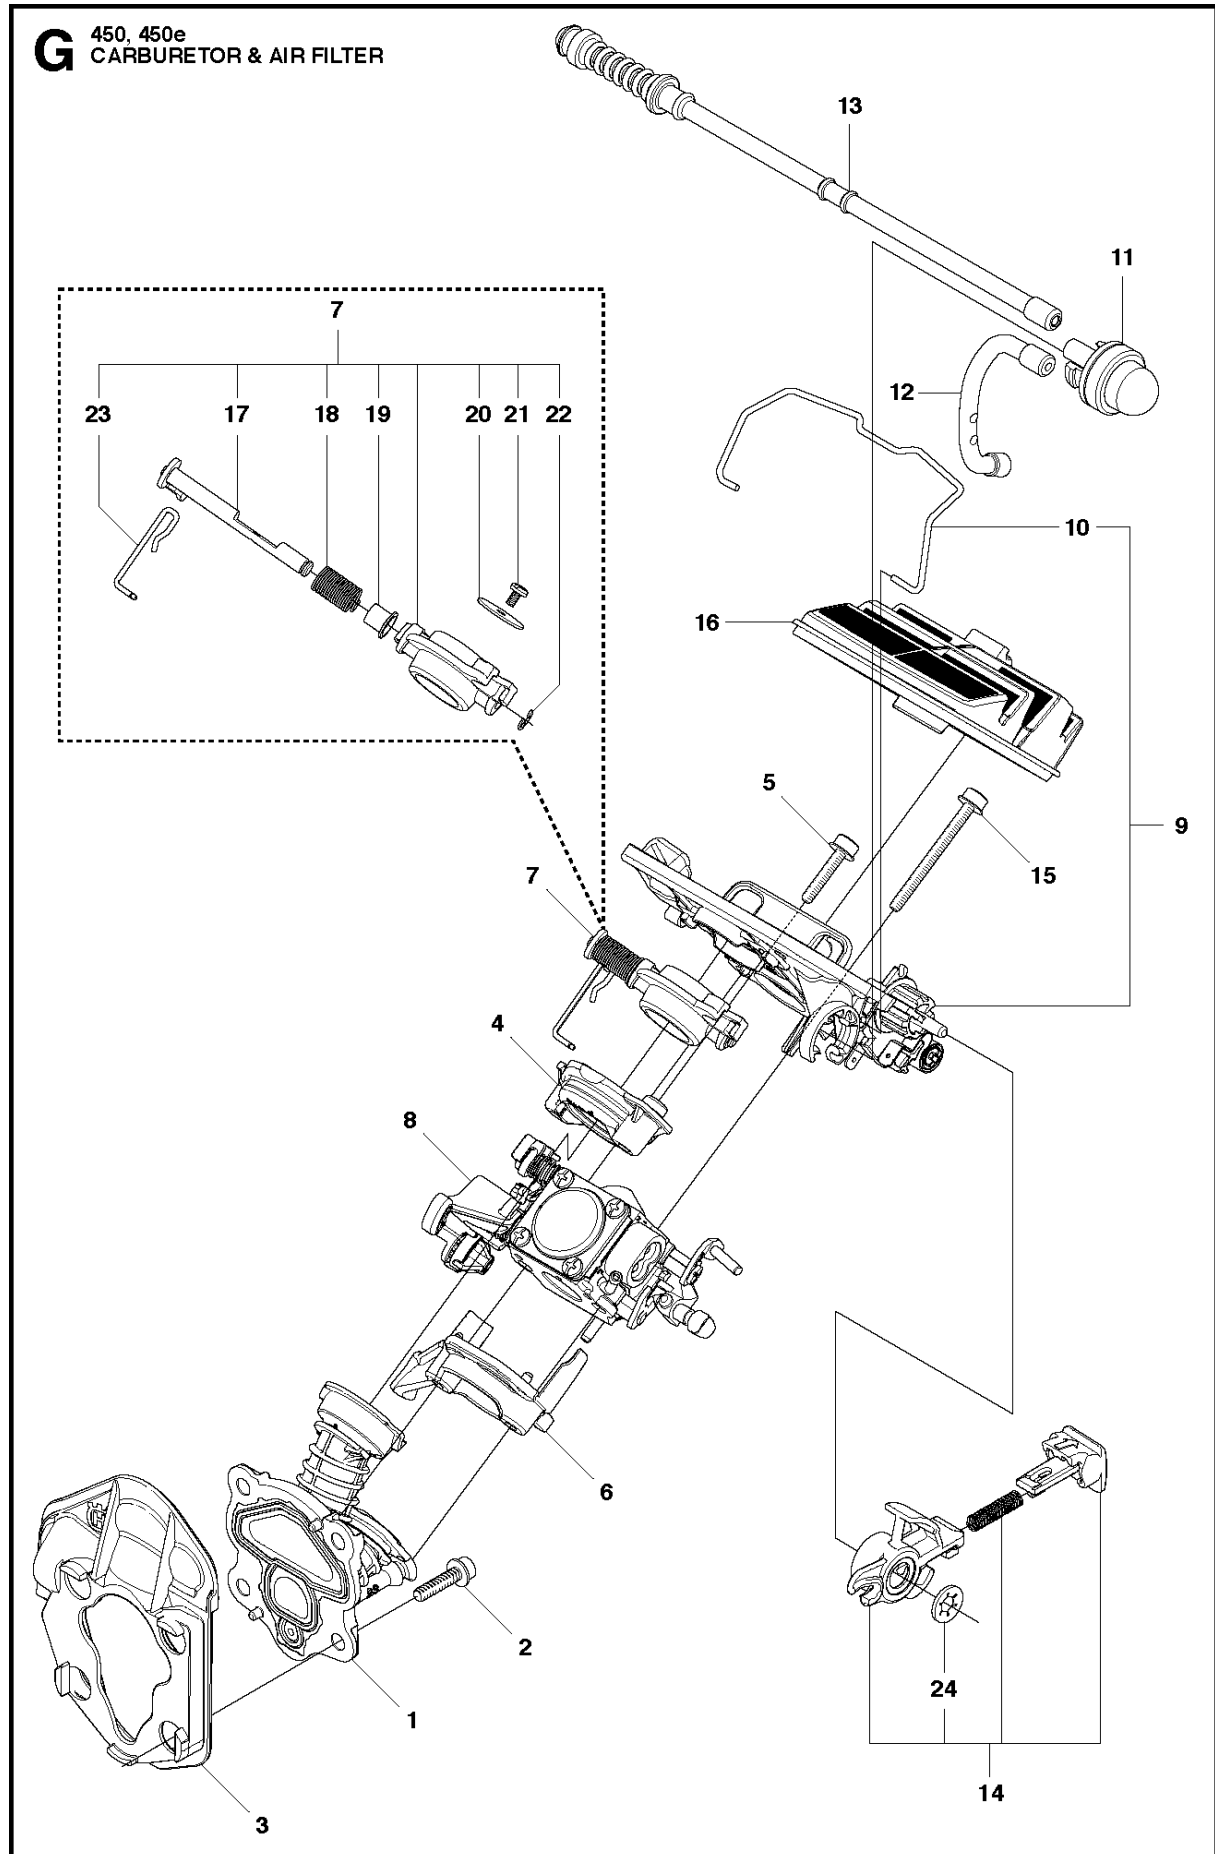

CARBURETOR & AIR FILTER

450, from 2011-09 -

Ref	Part no.	Description	Remark	Qty	Kit
1	544 08 23-01	INLET PIPE ASSY		1	
2	503 20 02-16	SCREW IHSCFM		4	
3	544 08 38-01	INTERMEDATE WALL		1	
4	544 08 40-01	FLANGE		1	
5	503 21 07-25	SCREW IHSCFT		2	
6	544 08 41-01	FLANGE		1	
7	544 14 82-01	THROTTLE		1	
8	506 45 04-01	CARBURETTOR	C1M-EL37B	1	
9	504 00 34-01	FILTER HOLDER		1	
10	544 23 14-01	SHACKLE		1	9
11	503 93 66-01	PRIMER HOUSING	air purge	1	
12	544 40 19-01	HOSE	suction hose	1	
13	544 12 97-01	RETURN HOSE	return hose	1	
14	544 35 99-02	CONTROL		1	
15	503 21 07-50	SCREW IHSCFT		2	
16	544 08 08-01	AIR FILTER	μ 80	1	
16	544 08 08-02	AIR FILTER	μ 44	1	
16	544 08 08-03	AIR FILTER	Felt	1	
17	502 08 10-01	SHAFT ASSY		1	7
18	502 08 11-01	SPRING		1	7
19	502 08 08-01	COLLAR		1	7
20	502 08 12-01	VALVE		1	7
21	503 48 18-01	SCREW		1	7
22	537 38 52-01	CLIP		1	7
23	502 08 09-01	ROD		1	7
24	735 58 30-00	WASHER		1	14