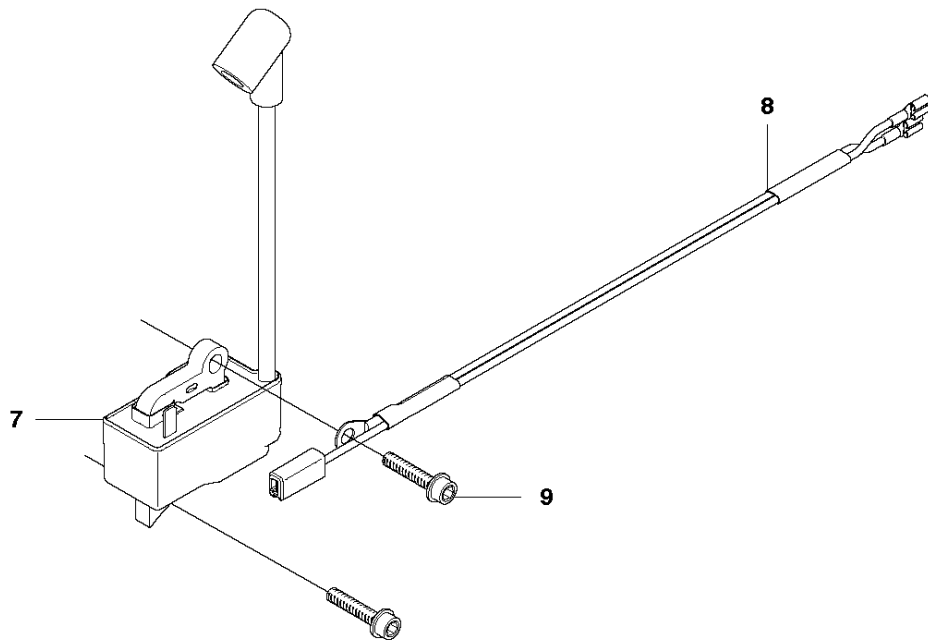

E 450, 450e
IGNITION SYSTEM

IGNITION SYSTEM

450, from 2011-09 -

Ref	Part no.	Description	Remark	Qty	Kit
1	544 11 18-01	FLYWHEEL ASSY		1	
2	537 24 56-01	STARTER PAWL		2	1
3	501 81 99-03	SCREW		2	1
4	503 23 00-42	WASHER		2	1
5	529 27 11-01	SPRING		2	1
6	503 22 04-01	NUT		1	
7	573 93 57-01	IGNITION MODULE		1	
8	510 10 15-01	WIRING ASSY		1	
9	503 20 02-20	SCREW IHSCFM		2