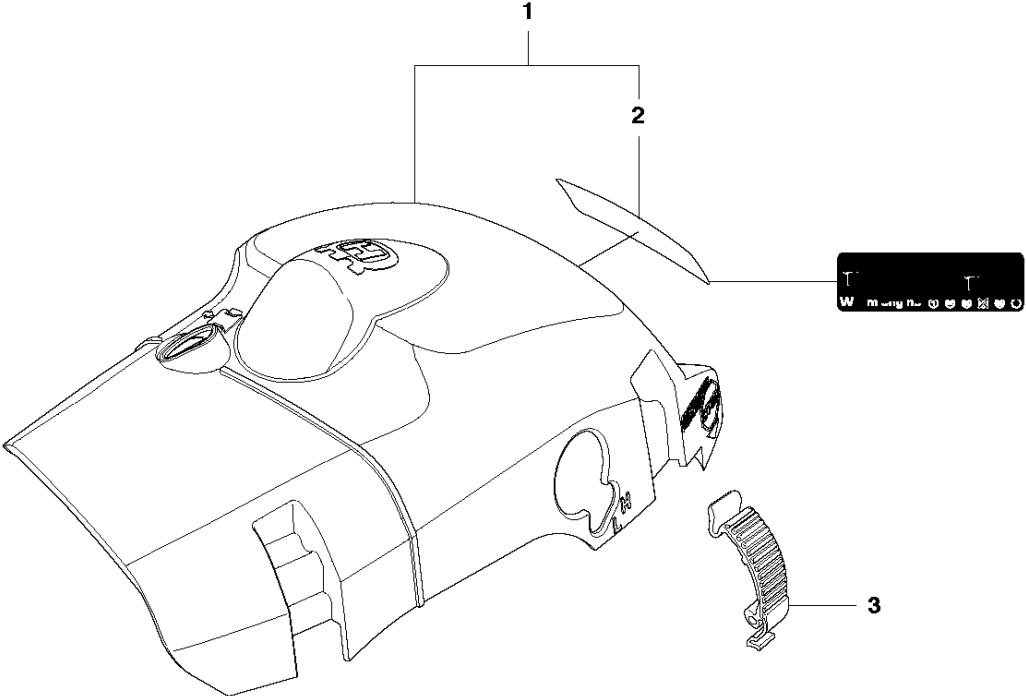

C 450, 450e
CYLINDER COVER

CYLINDER COVER

450, from 2011-09 -

Ref	Part no.	Description	Remark	Qty	Kit
1	544 34 83-03	CYLINDER COVER ASSY		1	
2	522 70 92-01	LABEL		1	1
3	503 89 47-01	SNAP		3