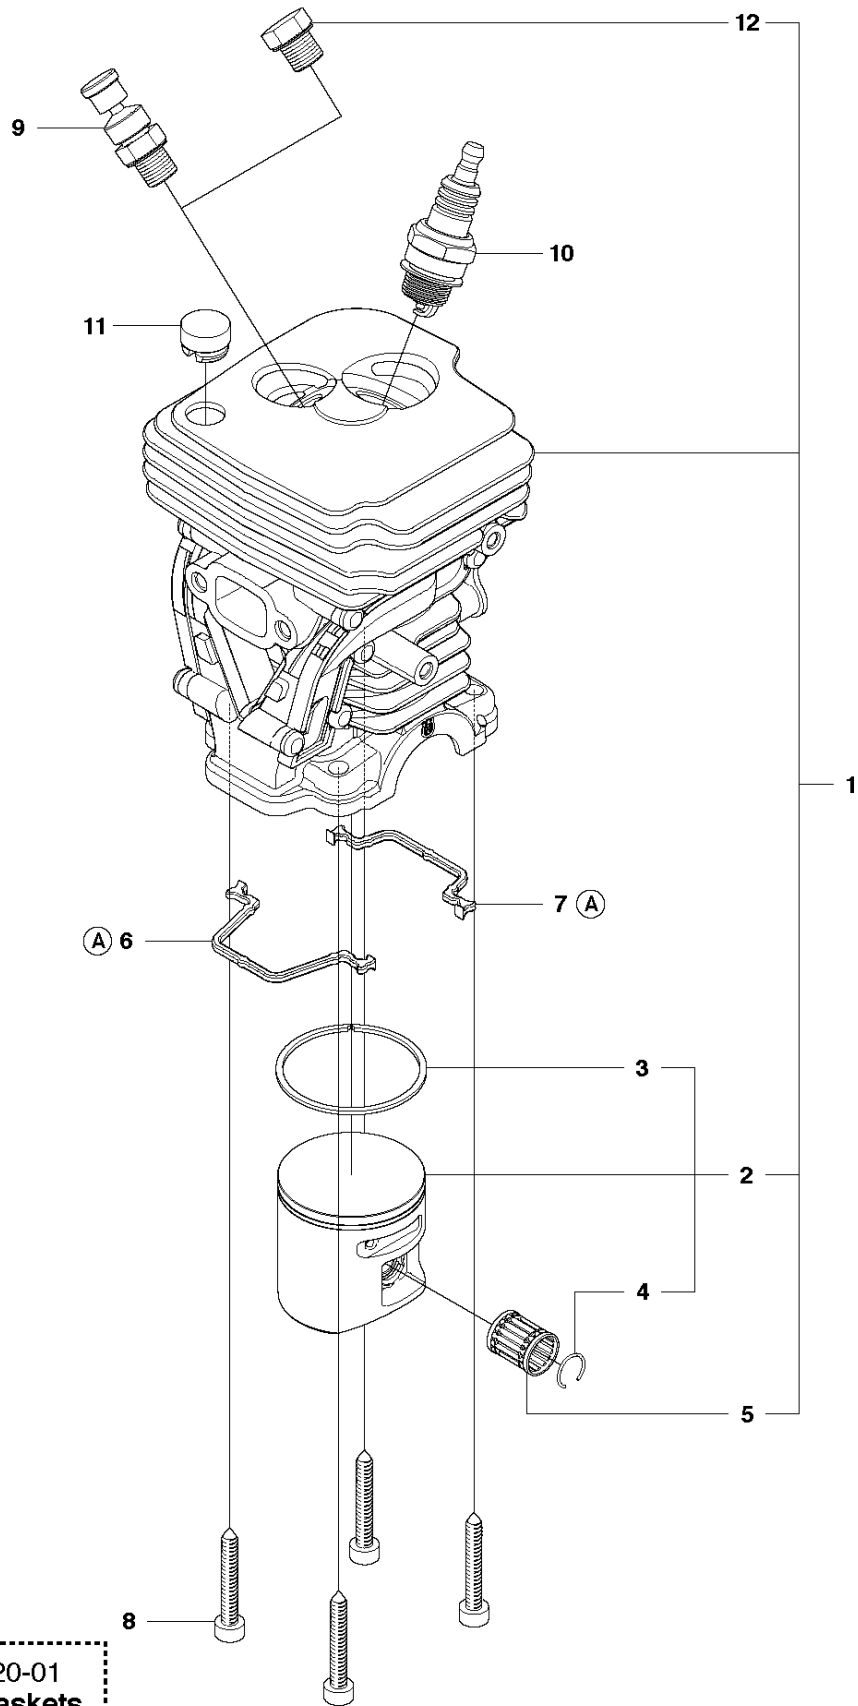

H 450, 450e
CYLINDER PISTON

(A) 544 97 20-01
Set of gaskets

CYLINDER PISTON

450, from 2011-09 -

Ref	Part no.	Description	Remark	Qty	Kit
1	544 11 98-02	CYLINDER		1	
2	544 08 89-03	PISTON ASSY		1	1
3	544 08 87-01	PISTON RING		1	1, 2
4	544 21 13-01	CIRCLIP		1	1, 2
5	503 25 63-01	NEEDLE BEARING		1	1
6	544 10 87-01	GASKET		1	13
7	544 10 92-01	GASKET		1	13
8	503 20 05-27	SCREW IHSCM		4	
9	544 87 07-01	DECOMPRESSION VALVE		1	
10	503 23 51-11	SPARK PLUG		1	
11	540 05 73-01	SUPPORT		1	
12	503 55 22-01	PLUG		1	1
13	544 97 20-01	GASKET KIT	Set of Gaskets	1