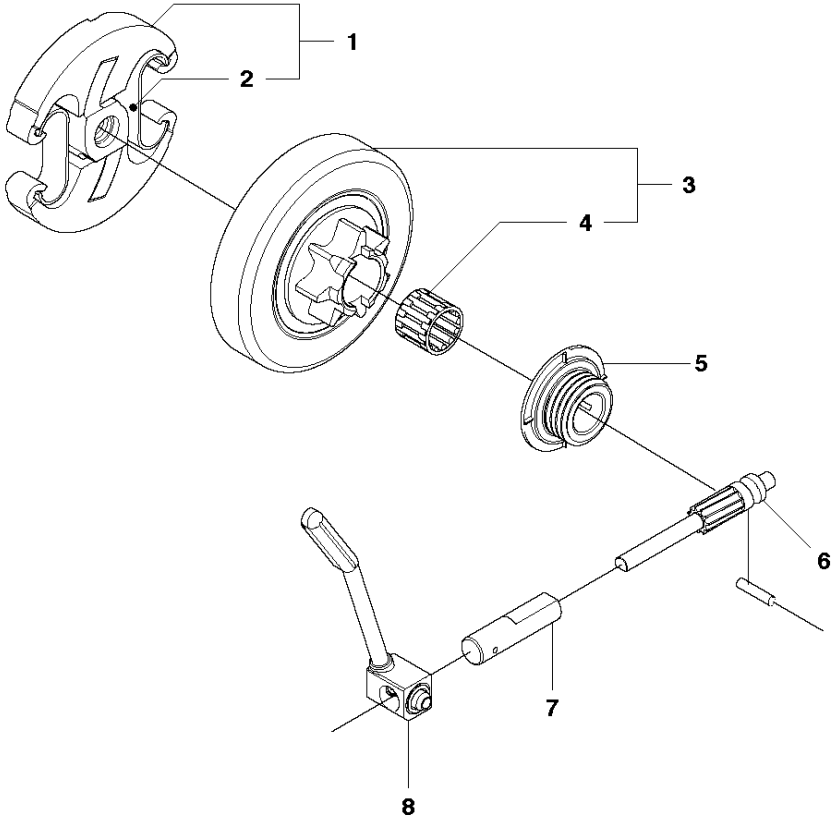

# SPARE PARTS LIST

CHAIN SAWS

450, from 2011-09 -

**A2** 450  
CHAIN BRAKE & CLUTCH COVER

## CHAIN BRAKE &amp; CLUTCH COVER

450, from 2011-09 -

Ref	Part no.	Description	Remark	Qty	Kit
1	544 09 79-01	CLUTCH COVER ASSY		1	
2	735 31 08-20	E-CLIP		1	1
3	537 28 66-01	PAWL		1	1
4	540 06 33-01	CHAIN GUIDE		1	1
5	537 01 74-01	BEARING SLEEVE		1	1
6	503 89 08-02	KNEE JOINT ASSY		1	1
7	503 46 59-01	BRAKE SPRING		1	1
8	503 85 52-01	GUIDE BUSHING		1	1
9	544 08 29-01	COVER LID		1	1
10	503 21 70-10	SCREW CCRPANT		7	1
11	544 08 30-01	WEAR PROTECTION		1	1
12	537 04 30-01	BRAKE BAND ASSY		1	1
13	503 89 29-01	PIN KNEE-JOINT		1	1
14	537 39 70-01	WORM SCREW		1	1
15	537 07 94-02	WORM WHEEL		1	1
16	740 48 07-02	O-RING		1	1
17	503 23 00-63	WASHER		1	1
18	544 37 68-01	LABEL		1	1
19	503 22 00-01	HEXAGON NUT FLANGE		1	

## CLUTCH &amp; OIL PUMP

450, from 2011-09 -

Ref	Part no.	Description	Remark	Qty	Kit
1	537 11 05-03	CLUTCH ASSY		1	
2	537 35 91-01	CLUTCH SPRING		2	1
3	578 09 79-01	CLUTCH DRUM		1	
4	503 25 52-01	NEEDLE BEARING		1	3
5	503 93 18-01	PUMP PINION		1	
6	540 05 79-01	PUMP PISTON		1	
7	537 15 48-01	PUMP CYLINDER		1	
8	544 08 42-01	OIL HOSE		1	