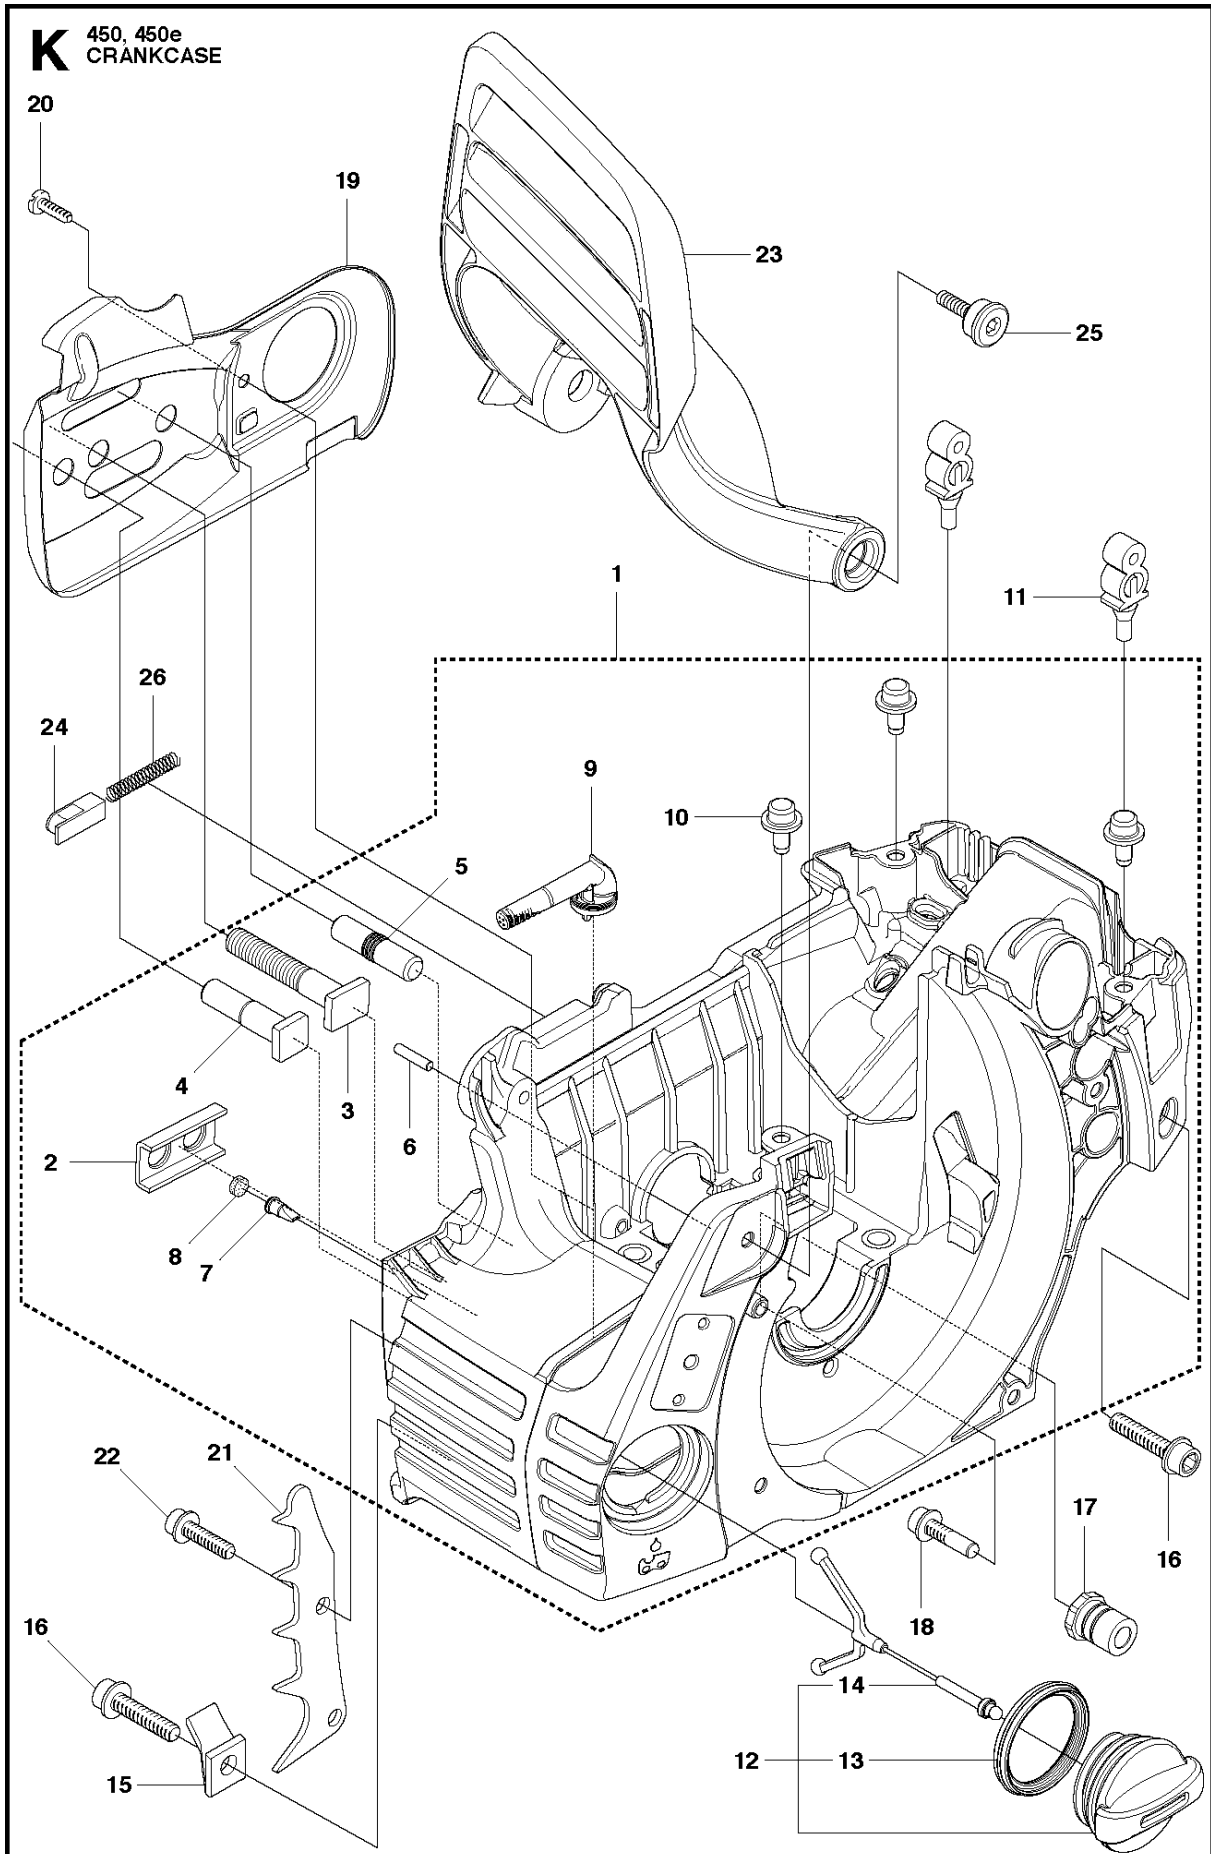

CRANKCASE

450, from 2011-09 -

Ref	Part no.	Description	Remark	Qty	Kit
1	537 43 82-01	CRANKCASE		1	
2	503 87 58-02	STIFFENING PLATE		1	1
3	503 87 54-02	BAR BOLT		1	1
4	537 33 46-01	BAR BOLT		1	1
5	544 03 64-01	BAR BOLT		1	1
6	503 24 09-05	NEEDLE ROLLER		1	1
7	530 02 61-19	CHECK VALVE		1	1
8	537 40 35-01	FILTER		1	1
9	544 08 33-01	OIL SCREEN		1	1
10	544 33 16-01	GUIDE PIN		3	1
11	503 86 93-01	CARBURETTOR MOUNTING		2	
12	544 11 12-01	TANK CAP ASSY		1	
13	537 21 50-01	SEALING		1	12
14	503 57 89-01	HOLDER		1	12
15	503 88 63-01	CHAIN CATCHER PIN		1	
16	503 21 88-76	SCREW IHSCFT		2	
17	501 00 76-01	LATERAL SUPPORT		2	
18	503 21 51-03	SCREW IHSCFT		1	
19	544 09 40-01	CHAIN GUIDE PLATE		1	
20	503 21 70-10	SCREW CCRPANT		1	
21	503 90 59-01	BARKSTØD		1	
22	503 21 75-20	SCREW IHSCFT		2	
23	544 08 26-01	HAND GUARD		1	
24	503 89 24-01	LOCK		1	
25	503 89 30-01	SCREW		2	
26	503 43 65-01	POSITION SPRING		1