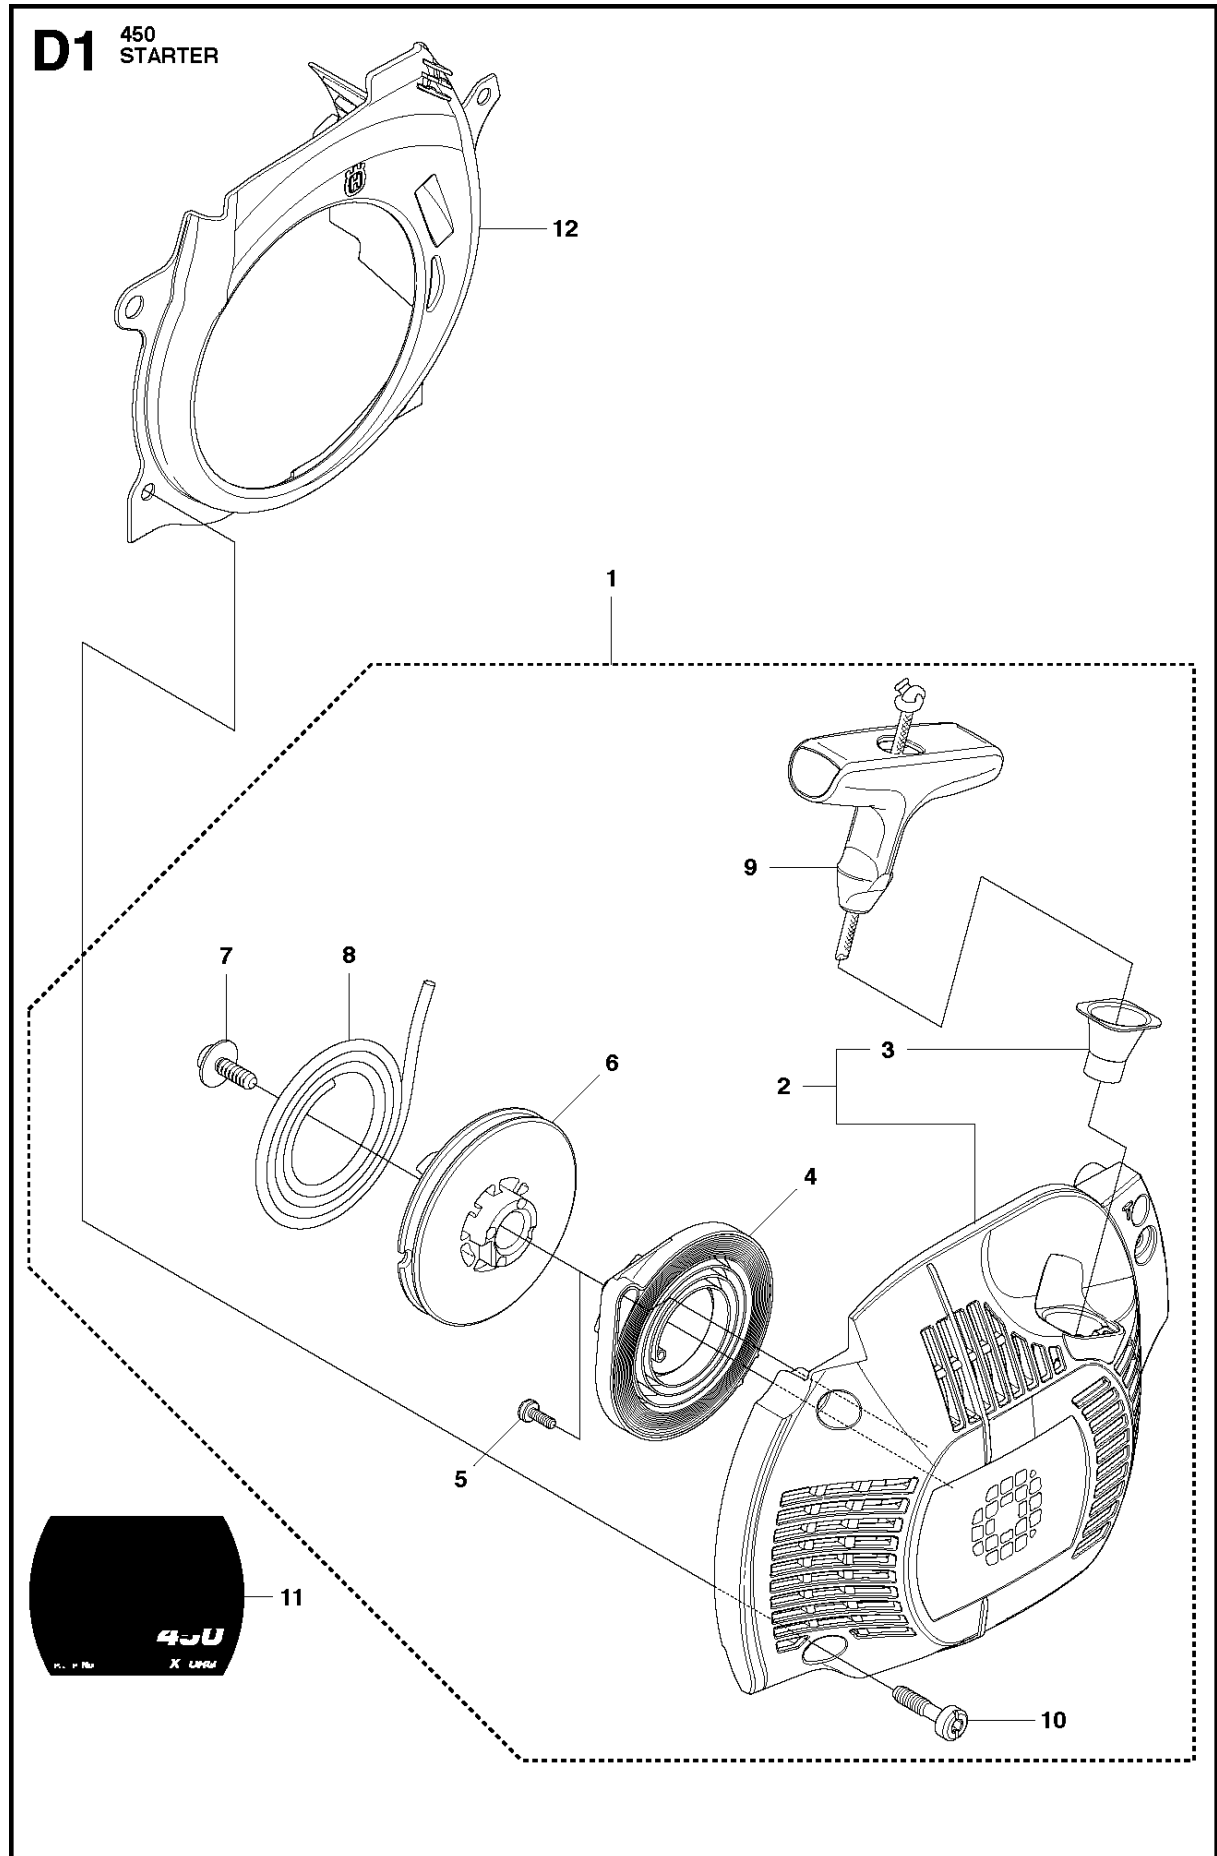

STARTER

450, from 2011-09 -

Ref	Part no.	Description	Remark	Qty	Kit
1	544 07 16-02	STARTER ASSY		1	
2	544 07 15-01	STARTER HOUSING		1	1
3	537 28 32-01	REINFORCEMENT SLEEVE		1	1, 2
4	540 05 75-02	SPRING CASSETTE ASSY		1	1
5	503 21 28-10	SCREW CCRPANT		2	1
6	537 09 25-01	STARTER PULLEY		1	1
7	503 21 77-16	SCREW IHSCT		1	1
8	505 30 51-25	STARTER CORD		1	1
9	537 23 25-01	STARTER HANDLE		1	1
10	503 21 73-21	SCREW CIHSCTO		4	1
11	544 37 70-02	LABEL		1	
12	544 08 15-01	COOLING AIR CONDUCTER		1