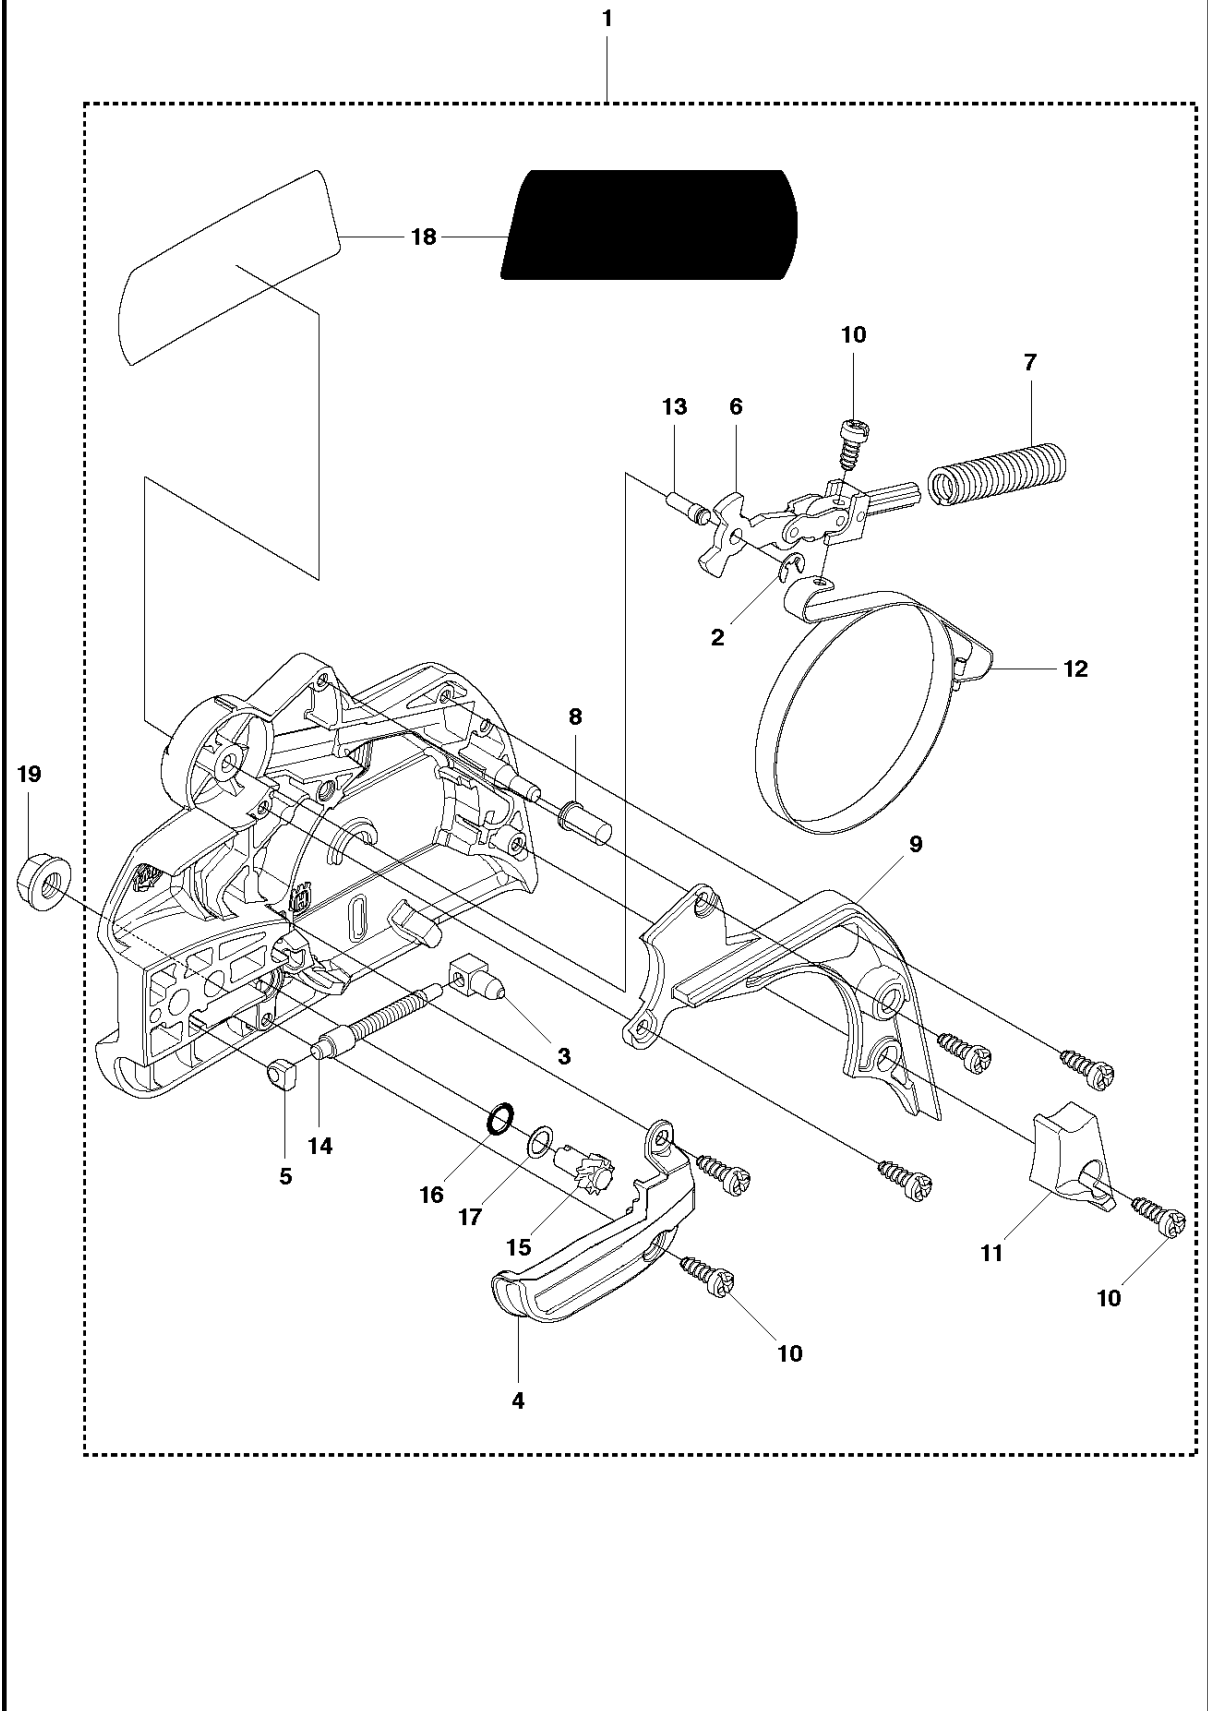

# SPARE PARTS LIST

CHAIN SAWS

450, from 2011-09 -

**A2** 450  
CHAIN BRAKE & CLUTCH COVER

## CHAIN BRAKE &amp; CLUTCH COVER

450, from 2011-09 -

Ref	Part no.	Description	Remark	Qty	Kit
1	544 09 79-01	CLUTCH COVER ASSY		1	
2	735 31 08-20	E-CLIP		1	1
3	537 28 66-01	PAWL		1	1
4	540 06 33-01	CHAIN GUIDE		1	1
5	537 01 74-01	BEARING SLEEVE		1	1
6	503 89 08-02	KNEE JOINT ASSY		1	1
7	503 46 59-01	BRAKE SPRING		1	1
8	503 85 52-01	GUIDE BUSHING		1	1
9	544 08 29-01	COVER LID		1	1
10	503 21 70-10	SCREW CCRPANT		7	1
11	544 08 30-01	WEAR PROTECTION		1	1
12	537 04 30-01	BRAKE BAND ASSY		1	1
13	503 89 29-01	PIN KNEE-JOINT		1	1
14	537 39 70-01	WORM SCREW		1	1
15	537 07 94-02	WORM WHEEL		1	1
16	740 48 07-02	O-RING		1	1
17	503 23 00-63	WASHER		1	1
18	544 37 68-01	LABEL		1	1
19	503 22 00-01	HEXAGON NUT FLANGE		1	

## CLUTCH &amp; OIL PUMP

450, from 2011-09 -

Ref	Part no.	Description	Remark	Qty	Kit
1	537 11 05-03	CLUTCH ASSY		1	
2	537 35 91-01	CLUTCH SPRING		2	1
3	578 09 79-01	CLUTCH DRUM		1	
4	503 25 52-01	NEEDLE BEARING		1	3
5	503 93 18-01	PUMP PINION		1	
6	540 05 79-01	PUMP PISTON		1	
7	537 15 48-01	PUMP CYLINDER		1	
8	544 08 42-01	OIL HOSE		1	