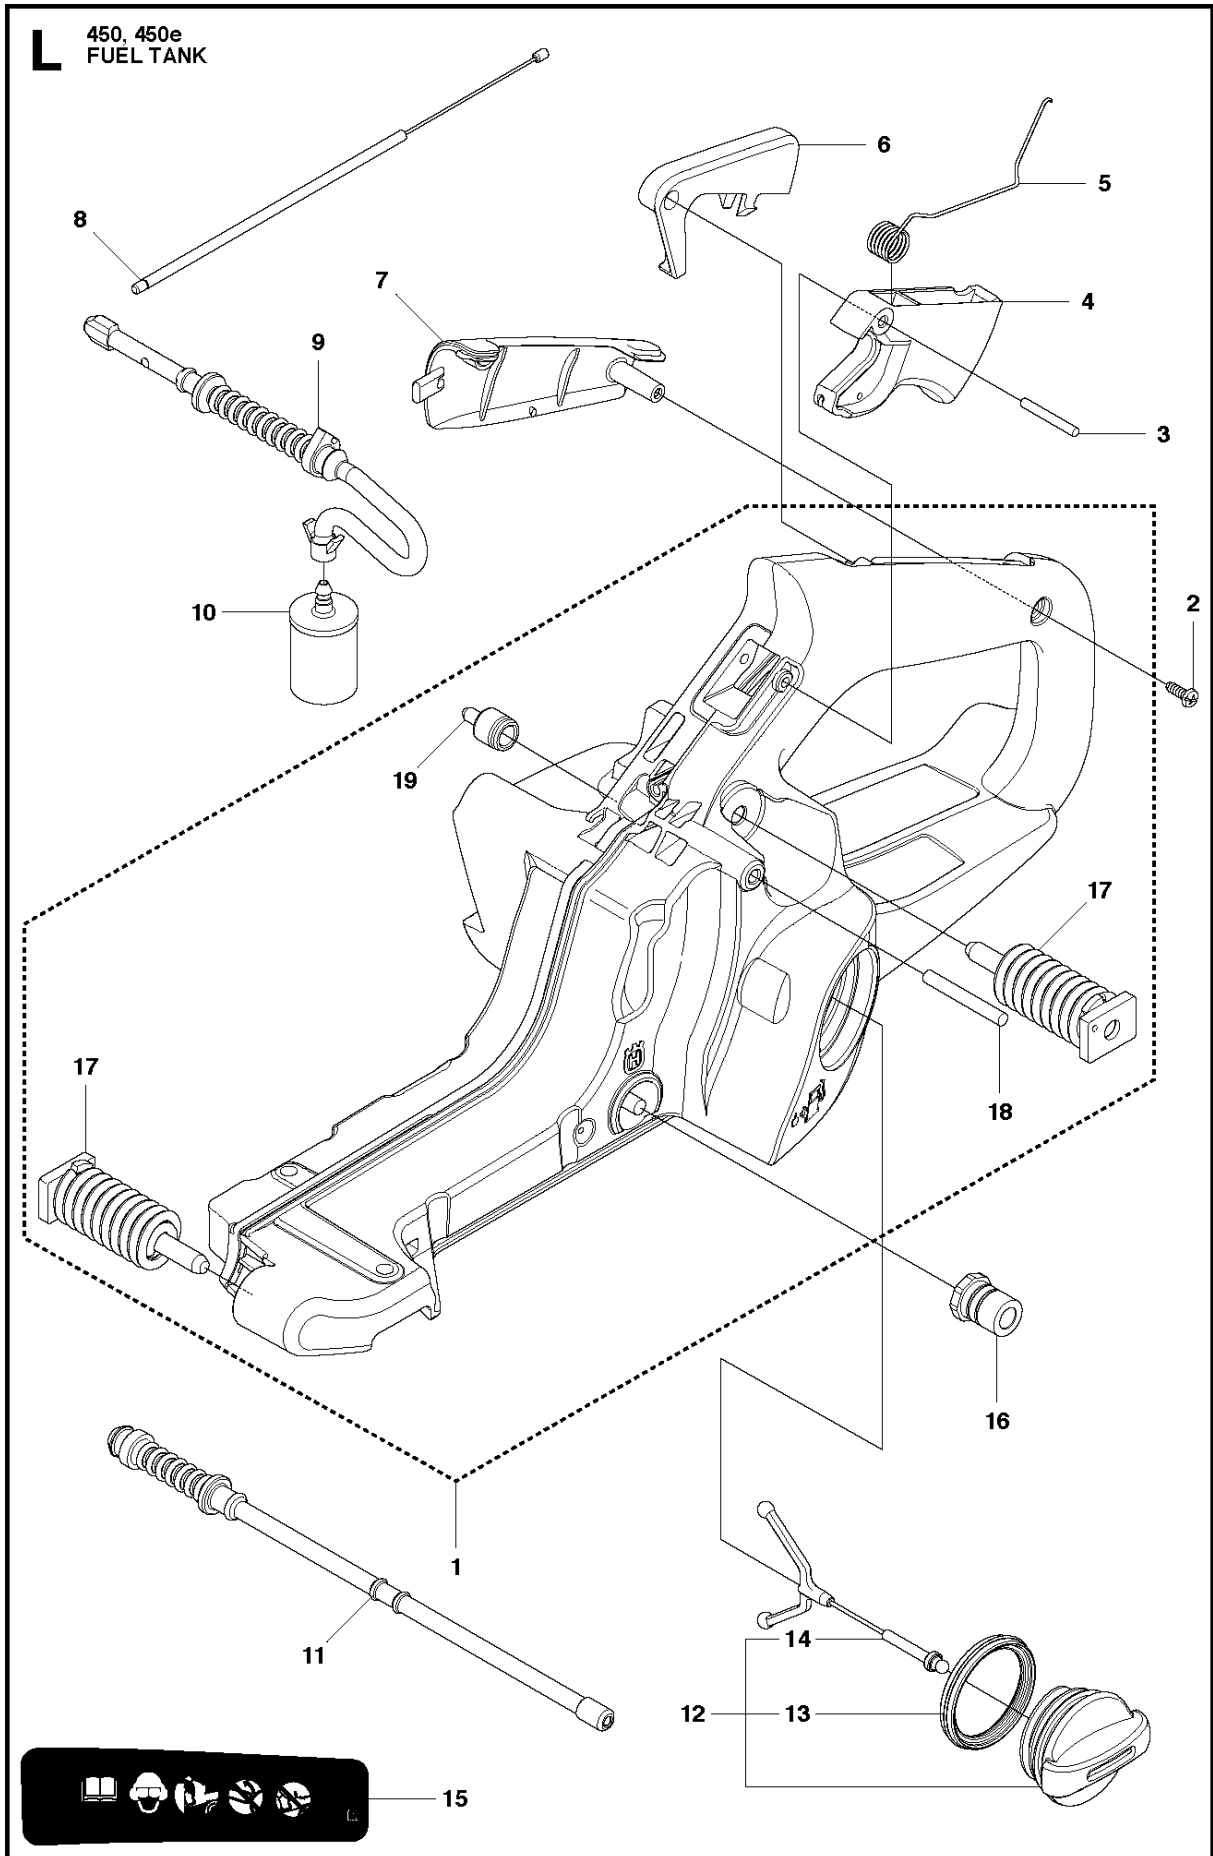

FUEL TANK

450, from 2011-09 -

Ref	Part no.	Description	Remark	Qty	Kit
1	525 86 21-01	FUEL TANK ASSY		1	
2	503 21 28-10	SCREW CCRPANT		1	
3	720 18 25-20	PARALLEL PIN		1	
4	544 09 97-01	THROTTLE TRIGGER		1	
5	544 09 99-01	SPRING		1	
6	544 09 98-01	THROTTLE LOCKOUT		1	
7	504 12 22-01	HANDLE INSERT		1	
8	504 09 88-01	THROTTLE CABLE ASSY		1	
9	544 12 86-01	FUEL HOSE		1	
10	503 44 32-01	FILTER		1	
11	544 12 97-01	RETURN HOSE		1	
12	544 11 12-01	TANK CAP ASSY		1	
13	537 21 50-01	SEALING		1	12
14	503 57 89-01	HOLDER		1	12
15	544 37 50-01	LABEL		1	
16	501 00 76-01	LATERAL SUPPORT		1	
17	544 10 12-01	ANTIVIBRATION ELEMENT		2	1
18	721 12 63-39	GROOVED PIN		1	1
19	537 35 95-01	TANK VENT ASSY		1	1