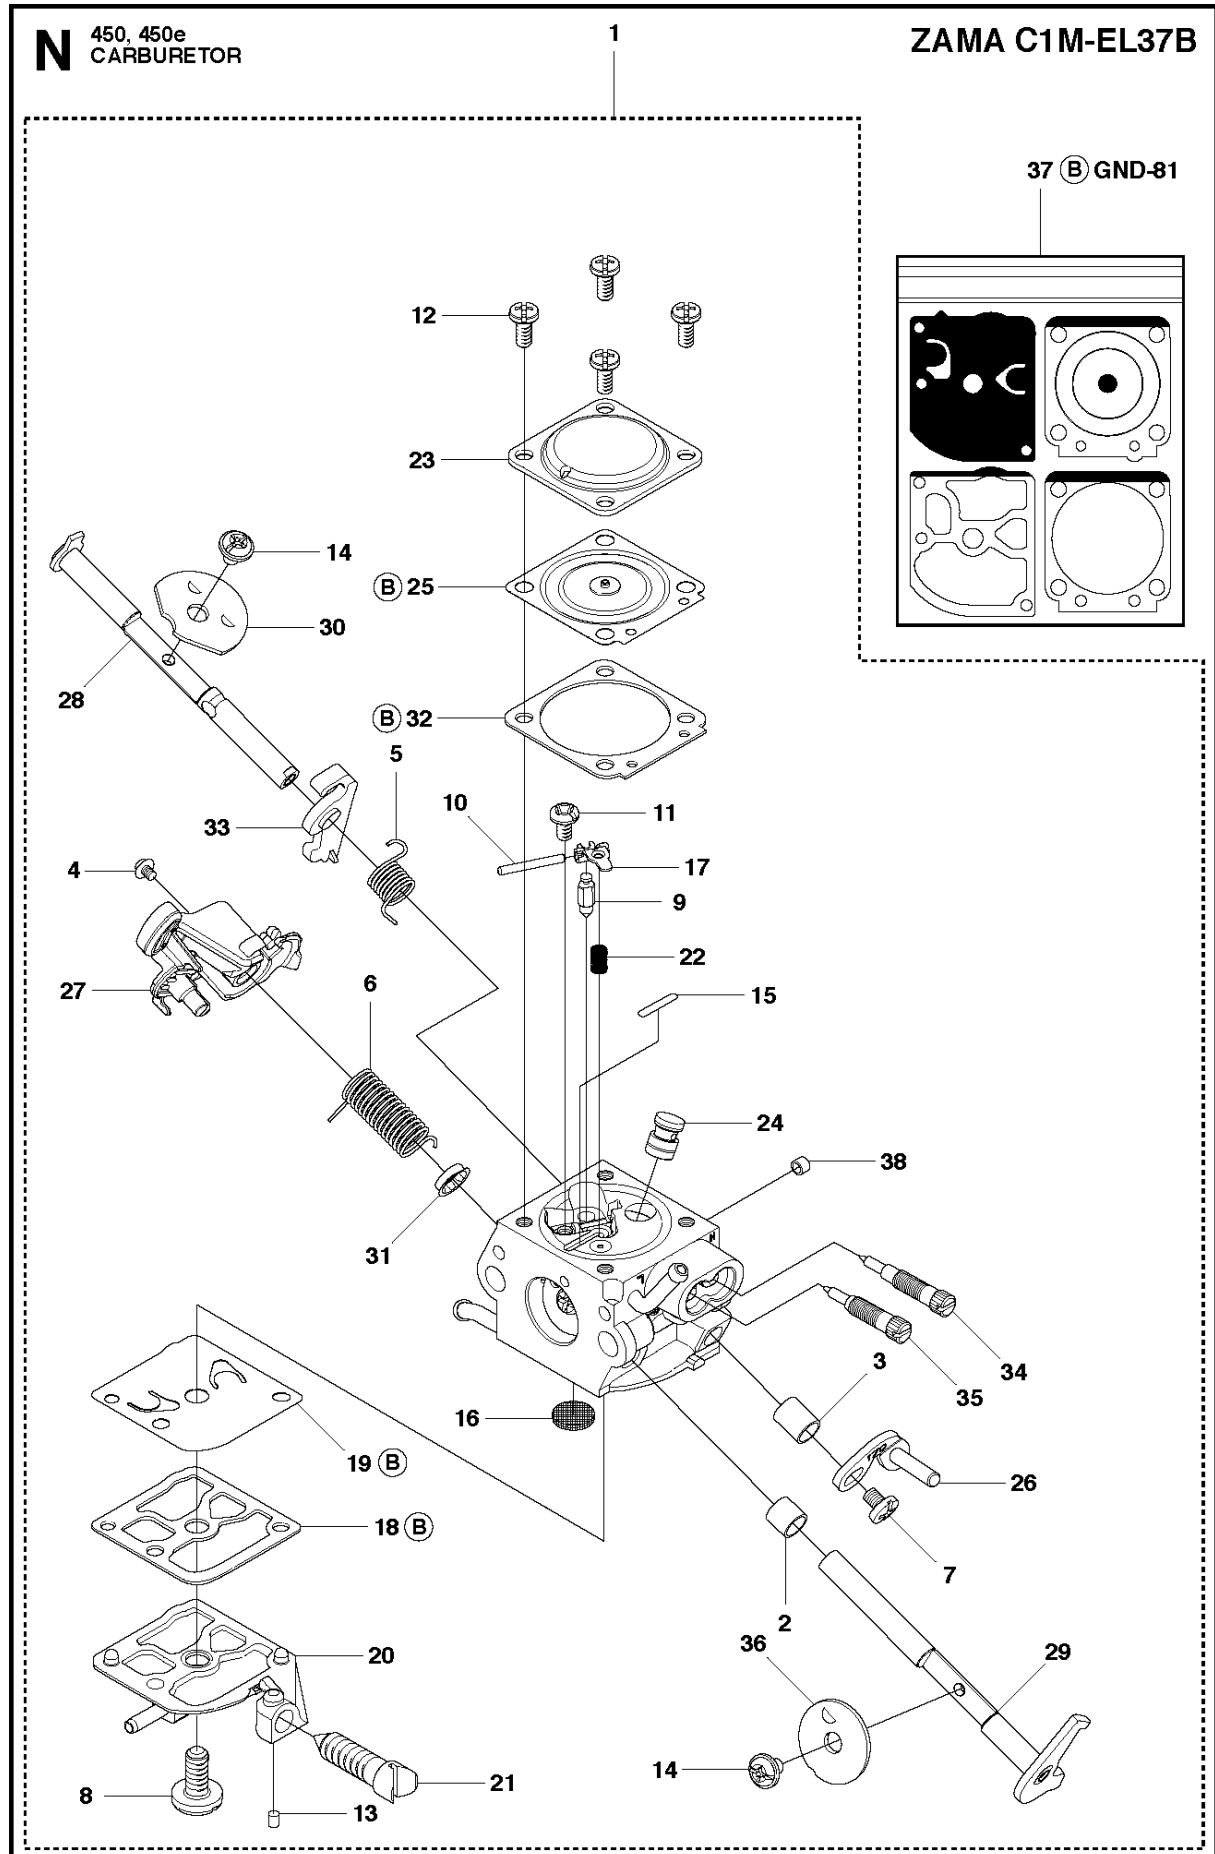

CARBURETOR

450, from 2011-09 -

Ref	Part no.	Description	Remark	Qty	Kit
1	506 45 04-01	CARBURETTOR		1	
2	502 07 82-01	COLLAR		1	1
3	502 07 83-01	COLLAR		1	1
4	502 07 84-01	SCREW		1	1
5	502 07 86-01	SPRING		1	1
6	502 07 87-01	SPRING		1	1
7	503 47 90-01	SCREW		1	1
8	503 47 96-01	SCREW		1	1
9	503 47 97-01	VALVE		1	1
10	503 48 00-01	PIN RETAINING SCREW		1	1
11	503 48 01-01	SCREW		1	1
12	503 48 05-01	SCREW		4	1
13	503 48 11-01	PIECE		1	1
14	503 48 18-01	SCREW		2	1
15	503 53 56-01	PLUG WELCH		2	1
16	503 53 57-01	STRAINER		1	1
17	503 66 59-01	LEVER		1	1
18	537 02 01-01	GASKET PUMP		1	1, 37
19	537 38 31-01	DIAPHRAGM PUMP		1	1, 37
20	502 07 89-01	COVER		1	1
21	537 38 33-01	SCREW		1	1
22	537 38 34-01	SPRING		1	1
23	537 38 37-01	COVER		1	1
24	544 23 77-01	NOZZLE ASSY		1	1
25	502 07 90-01	DIAPHRAGM		1	1, 37
26	502 07 91-01	LEVER		1	1
27	505 10 17-01	LEVER		1	1
28	502 07 94-01	SHAFT ASSY		1	1
29	502 07 95-01	SHAFT ASSY		1	1
30	502 24 77-01	VALVE		1	1
31	502 07 98-01	COLLAR		1	1
32	537 38 36-01	GASKET		1	1, 37
33	502 08 17-01	LEVER		1	1
34	502 07 99-01	SCREW		1	1
35	502 08 00-01	SCREW		1	1
36	502 08 01-01	VALVE		1	1
37	502 08 02-01	GASKET KIT		1	
38	544 11 95-01	PLUG		1	1