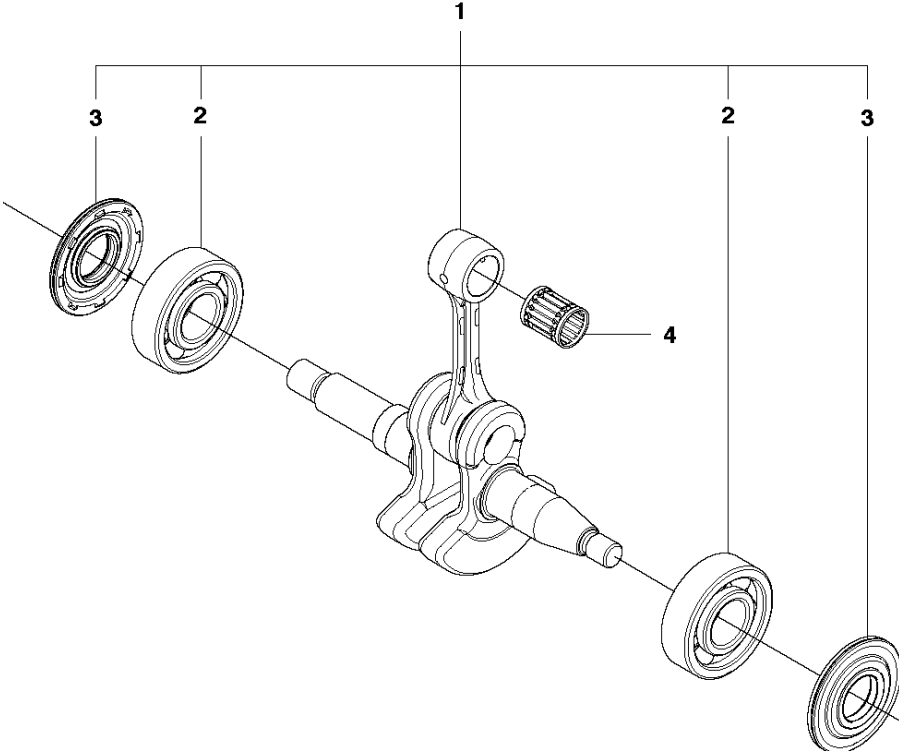

J 450, 450e
CRANKSHAFT

CRANKSHAFT

450, from 2011-09 -

Ref	Part no.	Description	Remark	Qty	Kit
1	525 60 50-01	CRANKSHAFT ASSY		1	
2	544 06 20-01	BEARING		2	1
3	544 01 38-01	SEALING		2	1
4	503 25 63-01	NEEDLE BEARING		1