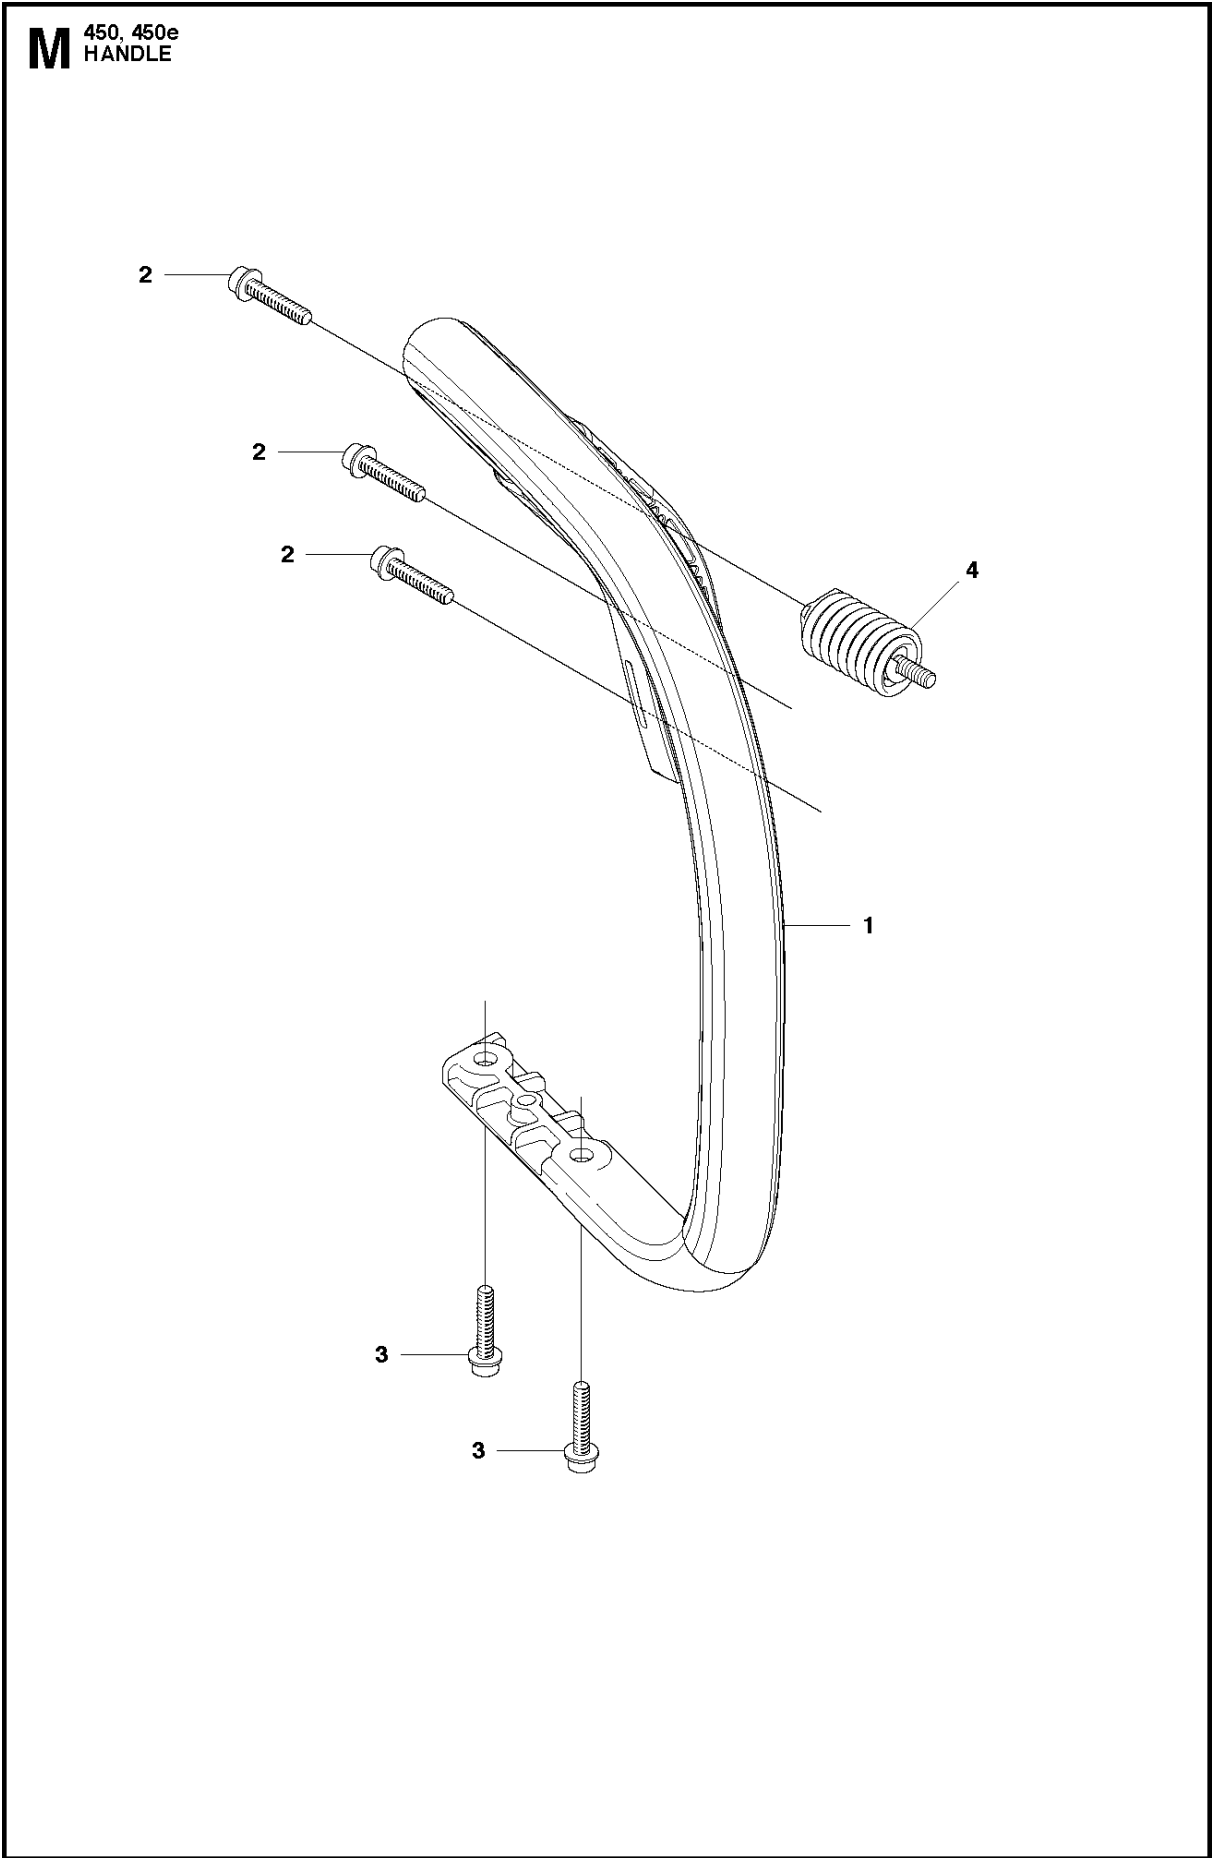

HANDLE

450, from 2011-09 -

Ref	Part no.	Description	Remark	Qty	Kit
1	544 08 39-01	FRONT HANDLE		1	
2	503 21 88-76	SCREW IHSCFT		3	
3	503 21 02-70	SCREW IHSCFT		2	
4	503 89 83-01	ANTIVIBRATION ELEMENT		1