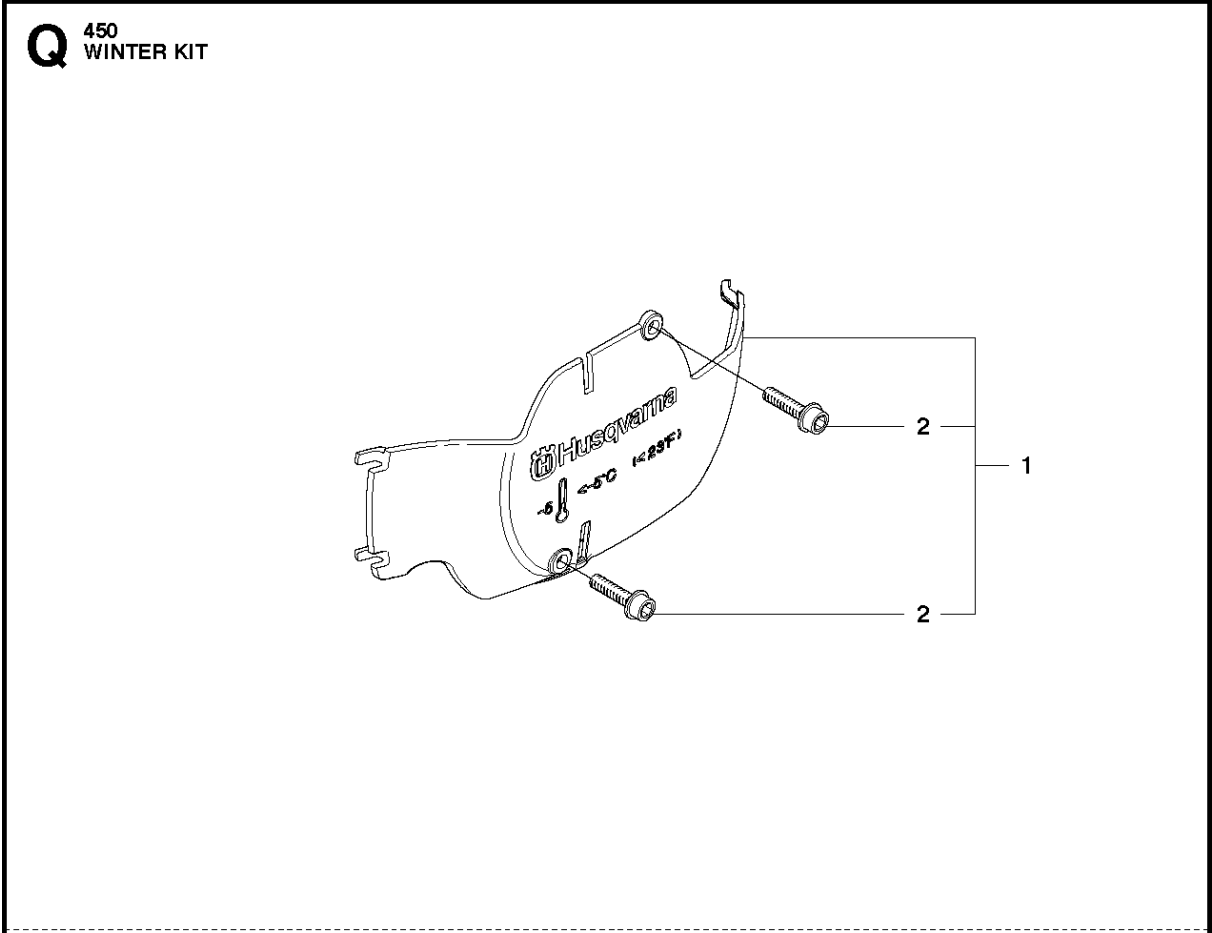

Ref	Part no.	Description	Remark	Qty	Kit
1	544 46 45-01	WINTER KIT	Winter kit	1	
2	503 21 70-16	SCREW CCRPANT		2	1