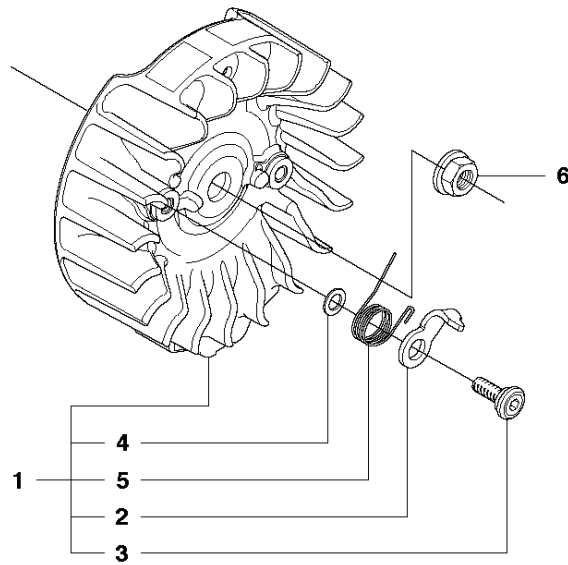

E 450, 450e
IGNITION SYSTEM

IGNITION SYSTEM

450, from 2011-09 -

Ref	Part no.	Description	Remark	Qty	Kit
1	544 11 18-01	FLYWHEEL ASSY		1	
2	537 24 56-01	STARTER PAWL		2	1
3	501 81 99-03	SCREW		2	1
4	503 23 00-42	WASHER		2	1
5	529 27 11-01	SPRING		2	1
6	503 22 04-01	NUT		1	
7	573 93 57-01	IGNITION MODULE		1	
8	510 10 15-01	WIRING ASSY		1	
9	503 20 02-20	SCREW IHSCFM		2