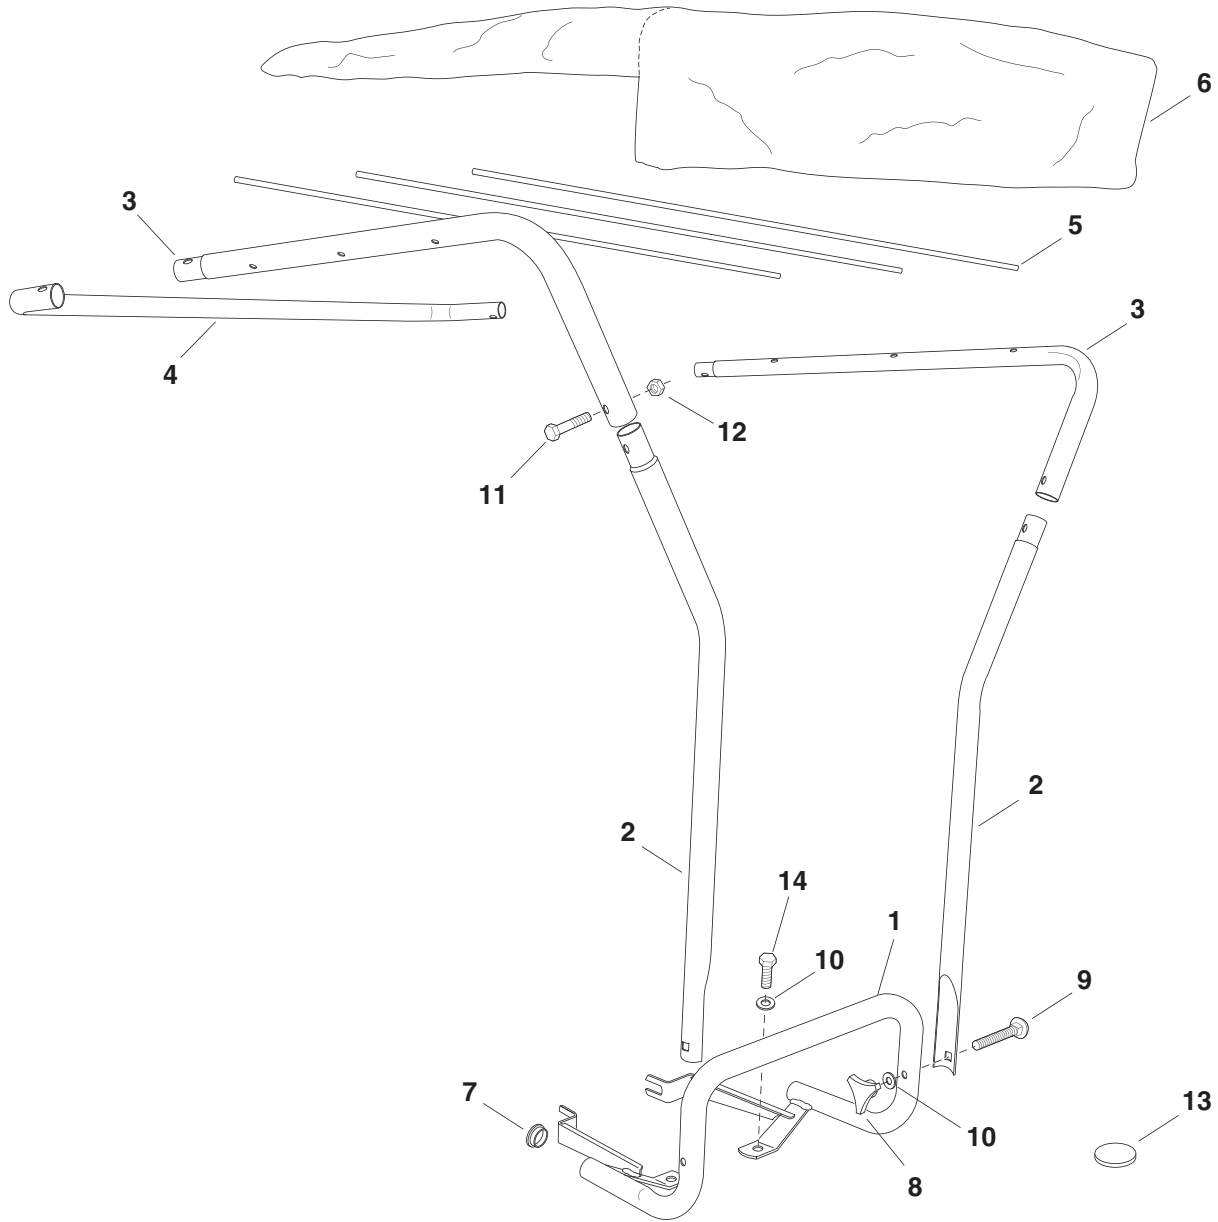

DSS

Deluxe Sun Shade (45-0373)

REPAIR PARTS FOR MODEL 45-0373 SUN SHADE

REF. NO.	PART NO.	QTY.	DESCRIPTION	REF. NO.	PART NO.	QTY.	DESCRIPTION
1	64567	1	Base Assembly	8	43720	2	Plastic Knob
2	25014	2	Upright Tube	9	44977	2	Carriage Bolt, 5/16-18 x 2"
3	25013	2	Top Tube	10	43081	4	Flat Washer, 5/16"
4	25012	1	U-Tube	11	43648	4	Hex Bolt, 1/4-20 x 1-1/2"
5	25015	3	Support Rod	12	43013	4	Hex Lock Nut, 1/4-20
6	49609	1	Vinyl Canopy	13	48661	4	Adhesive Pad
7	47674	2	Plastic Plug	14	43063	2	Hex Bolt, 5/16-18 x 1"
					49610	1	Owner's Manual

SpeedPart the fastest way to purchase parts www.speedepart.com

Please do not return this product to the Store

For Missing Parts Or Questions on How to Assemble:

1. Call Agri-Fab at 1-800-448-9282 Option # 1
Monday through Friday, 7 am to 5 pm CST
2. Fax Agri-Fab at 217-728-2032 or email info@agri-fab.com

Missing part shipments are normally shipped from the Agri-Fab factory within 24 hours zip code 61951. 1 to 5 days delivery for UPS.

For Replacement and/or Repair Parts:

1. Call Agri-Fab at 1-800-448-9282 Option # 1
Monday through Friday, 7 am to 5 pm CST
2. Visit Agri-Fab's website at <http://www.agri-fab.com> and view illustrated parts breakdowns and parts listing and purchase parts via our <http://www.speedepart.com> site online.