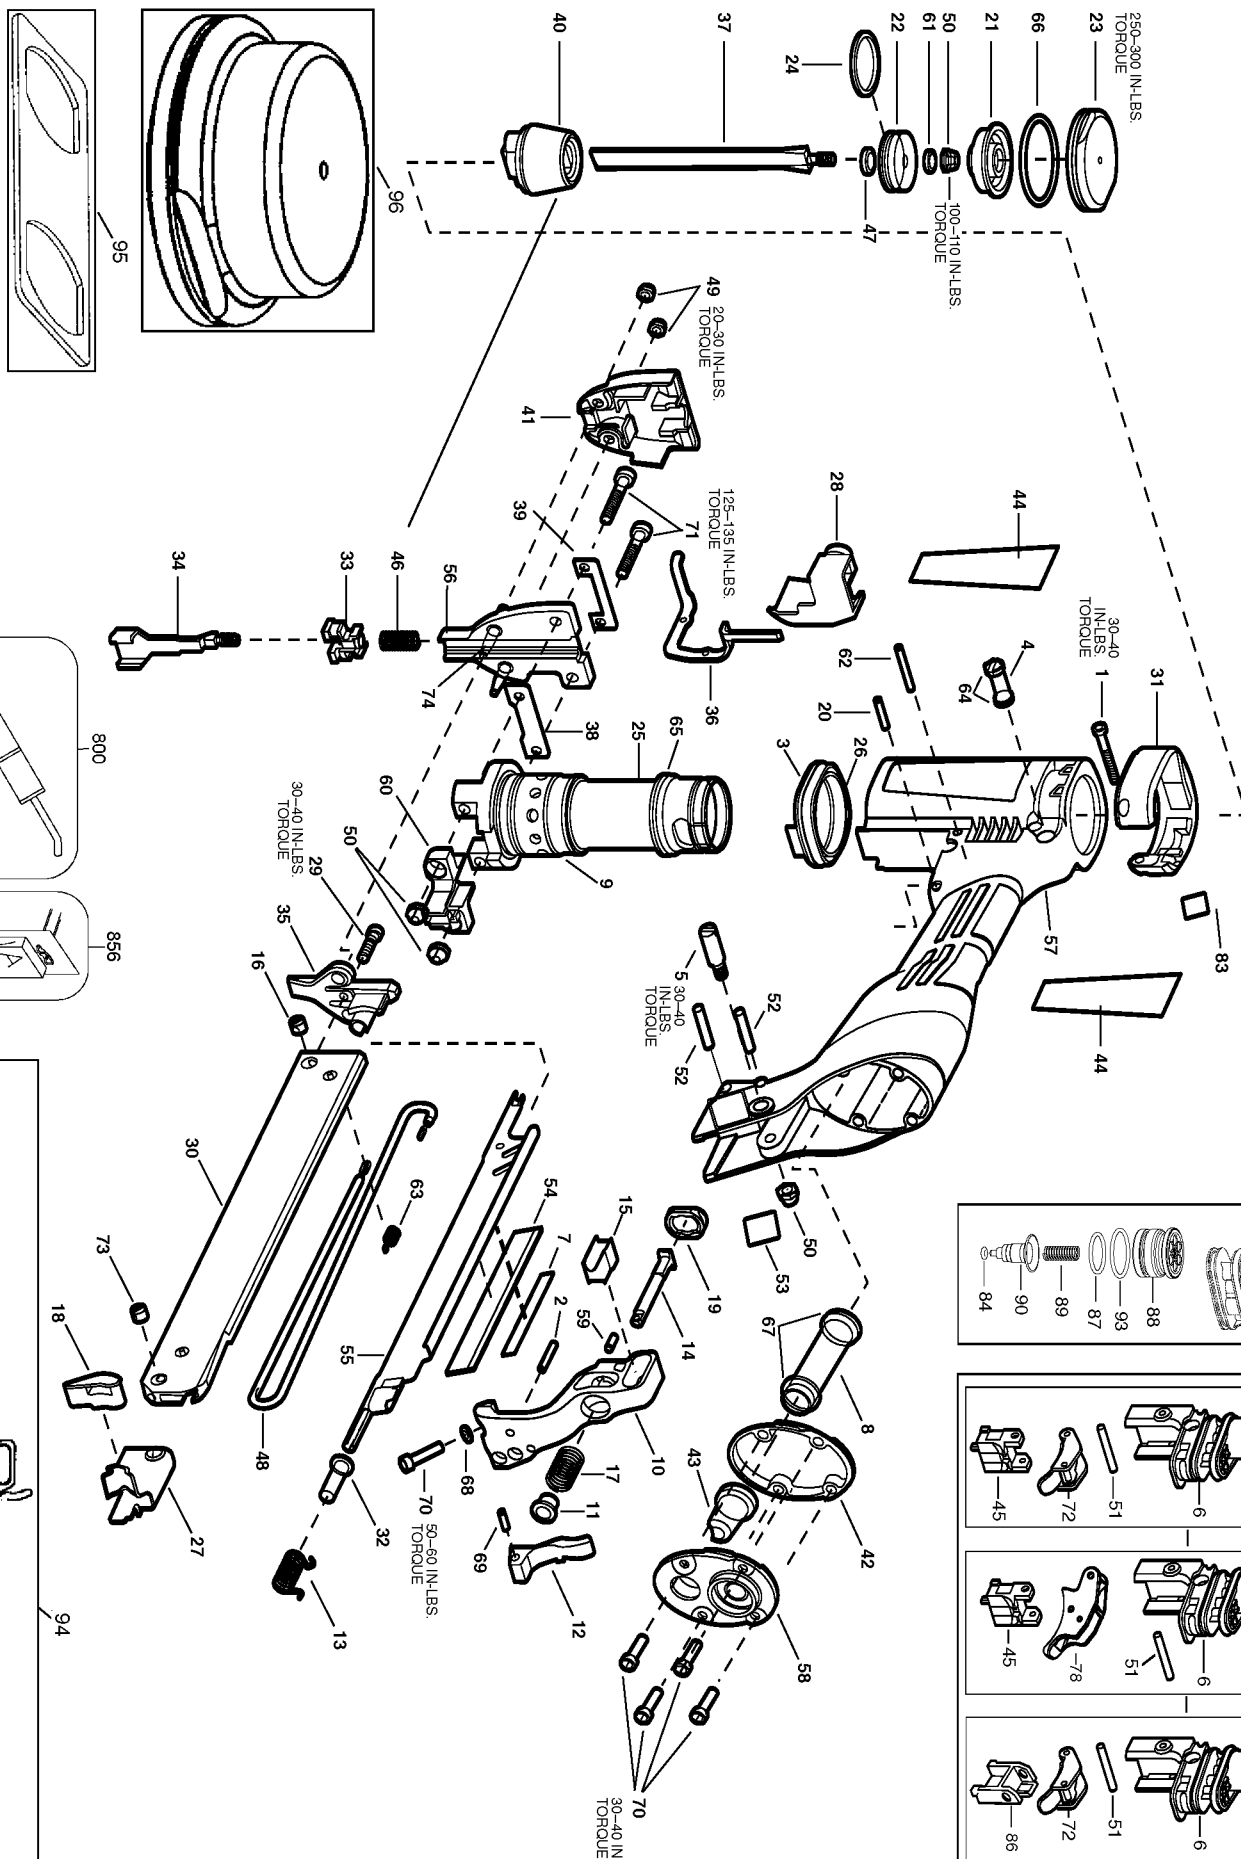

438S5

PNEUMATIC STAPLER
ENGRAPADORA NEUMÁTICA
AGRAFEUSE PNEUMATIQUE

IP1115-1REVK 2/07
TO BE USED WITH PARTS LIST IP1115-2 AND OPERATION AND MAINTENANCE MANUAL 104000

Parts List for 438S5 Type 0

Item Number	Part Number	Description	Qty Required
1	100258	SCREW	1
2	100263	PIN-SPIROL-M4X14MM	1
3	100279	O-RING-1.612X.103	1
4	101525	VALVE-ENERGY CONTROL	1
5	102168	SCREW-SPECIAL (MAGAZ	1
6	TVA12	KIT-STANDARD MODULE	1
7	103202	LABEL-MAGAZINE CAPAC	1
8	103208	TUBE-EXHAUST	1
9	103211	SEAL-CHECK	1
10	103217	BRACKET-MAGAZINE	1
11	103218	BUSHING-TOGGLE PIN	1
12	103447	TOGGLE-MAGAZINE	1
13	103549	SPRING-COVER	1
14	103558	LATCH-MAGAZINE	1
15	103601	SLEEVE-BRACKET	1
16	103750	INSERT-THREADED M4X.	1
17	103770	SPRING-COMPRESSION	1
18	103791	HANDLE-PUSHER	1
19	103795	DISC-LATCH STOP	1
20	103858	PIN-SPRING-4X20MM	1
21	103993	BUMPER-TOP L/P	1
22	103994	PISTON	1
23	103995	CAP-SLEEVE L/P	1
24	166045	RING-PISTON	1
25	103997	SLEEVE-CYLINDER-L/P	1
26	103999	BULKHEAD-SLEEVE - L/	1
27	104024	PUSHER (7/16IN)	1