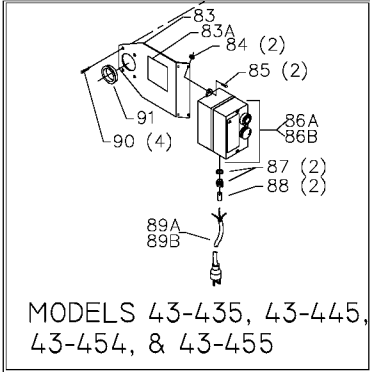

SWITCH/WING
HARDWARE PACK — 54