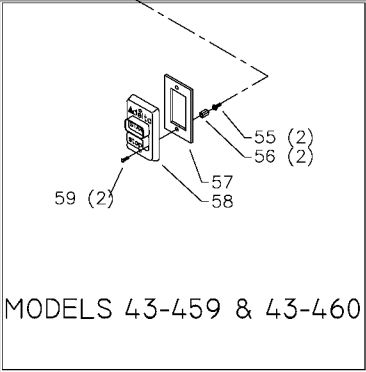

SWITCH/WING
HARDWARE PACK — 54