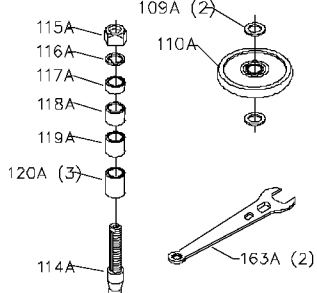

## Parts List for 43-459 Type 1

Item Number	Part Number	Description	Qty Required
53	000000-00	No Longer Available	1
54	432026280003	SWTCH/WING HARDWARE	1
55	402071115002S	STUD	2
56	402071045007S	SPACER	2
57	422041160001S	GASKET	1
58	438010170101S	SWITCH	1
59	901020100567S	MACHINE SCREW	2
60	432020630004	TABLE INSERT-SMALL	1
61	432020630002	INSERT	1
62	901020500725	CAP SCREW	3
63	432021120002	INSERT SCREW	3
64	432020630003	TABLE INS ASSY-OUTER	1
65	A24617S	10INUNIV WING	1
66	901010600664S	CAP SCREW	2
67	904100312097S	SPECIAL WASHER	2
68	905030131493	TAPERED PIN	1
69	000000-00	No Longer Available	1
70	904100312097S	SPECIAL WASHER	4
71	901030101487	SCREW	4
72	000000-00	No Longer Available	1
72	000000-00	No Longer Available	1
72	000000-00	No Longer Available	1
72	000000-00	No Longer Available	1
72	A26471	SPEED CHART	1
73	438010110065	PLUG	1
74	438010110020	INSULATOR	1
75	901052131498	SCREW	3

## Parts List for 43-459 Type 1

Item Number	Part Number	Description	Qty Required
154	432021060002	HOR RAISING SCREW	1
155	422040740001S	PLUG	1
156	927030102650S	KEY	1
163	434101010001S	WRENCH-1 1/4 SPIN	2
165	904150607443	RET RING	1
166	932010102860	BUSHING	1
167	000000-00	No Longer Available	1
168	432020795001	RETAINER	1
169	904010101611	STEEL WASHER	1
170	928070107378	FINGER SPRING WASHER	1
171	432021060001	SHAFT	1
172	901110200830S	CARRIAGE BOLT	4
173	904030301656S	LOCK WASHER	4
174	902015031514	FLANGED HEX NUT	4
175	902012012579	SPEC NUT	1
176	000000-00	No Longer Available	1
177	432020165001	BUMPER	1
178	432024300004	PULLEY	1
179	901041500206	SET SCREW	2
180	432021330001	POLY V-BELT	1
182	438023146207	1PH 3HP 208-230V MOT	1
182	86005	TRI VOLTAGE MOTOR	1
182	438023146206	1PH 5HP 230V MOTOR	1
182	438023146206	1PH 5HP 230V MOTOR	1
182	438023146207	1PH 3HP 208-230V MOT	1
184	432020710003S	DRIVE PIN	1
185	432021050003S	SLEEVE	1