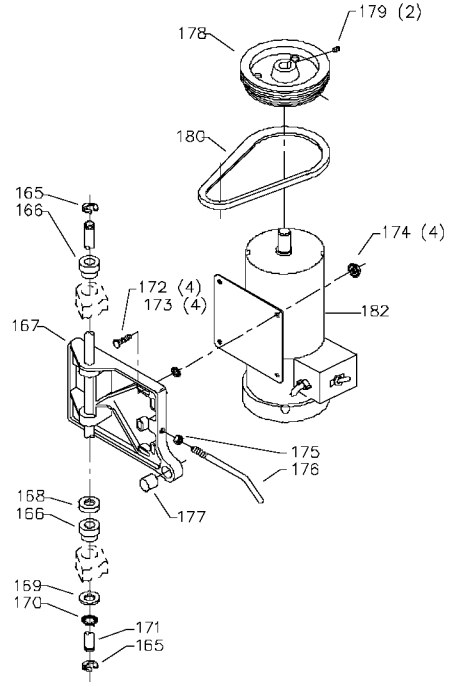

## Parts List for 43-459 Type 1

Item Number	Part Number	Description	Qty Required
53	000000-00	No Longer Available	1
54	432026280003	SWTCH/WING HARDWARE	1
55	402071115002S	STUD	2
56	402071045007S	SPACER	2
57	422041160001S	GASKET	1
58	438010170101S	SWITCH	1
59	901020100567S	MACHINE SCREW	2
60	432020630004	TABLE INSERT-SMALL	1
61	432020630002	INSERT	1
62	901020500725	CAP SCREW	3
63	432021120002	INSERT SCREW	3
64	432020630003	TABLE INS ASSY-OUTER	1
65	A24617S	10INUNIV WING	1
66	901010600664S	CAP SCREW	2
67	904100312097S	SPECIAL WASHER	2
68	905030131493	TAPERED PIN	1
69	000000-00	No Longer Available	1
70	904100312097S	SPECIAL WASHER	4
71	901030101487	SCREW	4
72	000000-00	No Longer Available	1
72	000000-00	No Longer Available	1
72	000000-00	No Longer Available	1
72	000000-00	No Longer Available	1
72	A26471	SPEED CHART	1
73	438010110065	PLUG	1
74	438010110020	INSULATOR	1
75	901052131498	SCREW	3

## Parts List for 43-459 Type 1

Item Number	Part Number	Description	Qty Required
154	432021060002	HOR RAISING SCREW	1
155	422040740001S	PLUG	1
156	927030102650S	KEY	1
163	434101010001S	WRENCH-1 1/4 SPIN	2
165	904150607443	RET RING	1
166	932010102860	BUSHING	1
167	000000-00	No Longer Available	1
168	432020795001	RETAINER	1
169	904010101611	STEEL WASHER	1
170	928070107378	FINGER SPRING WASHER	1
171	432021060001	SHAFT	1
172	901110200830S	CARRIAGE BOLT	4
173	904030301656S	LOCK WASHER	4
174	902015031514	FLANGED HEX NUT	4
175	902012012579	SPEC NUT	1
176	000000-00	No Longer Available	1
177	432020165001	BUMPER	1
178	432024300004	PULLEY	1
179	901041500206	SET SCREW	2
180	432021330001	POLY V-BELT	1
182	438023146207	1PH 3HP 208-230V MOT	1
182	86005	TRI VOLTAGE MOTOR	1
182	438023146206	1PH 5HP 230V MOTOR	1
182	438023146206	1PH 5HP 230V MOTOR	1
182	438023146207	1PH 3HP 208-230V MOT	1
184	432020710003S	DRIVE PIN	1
185	432021050003S	SLEEVE	1