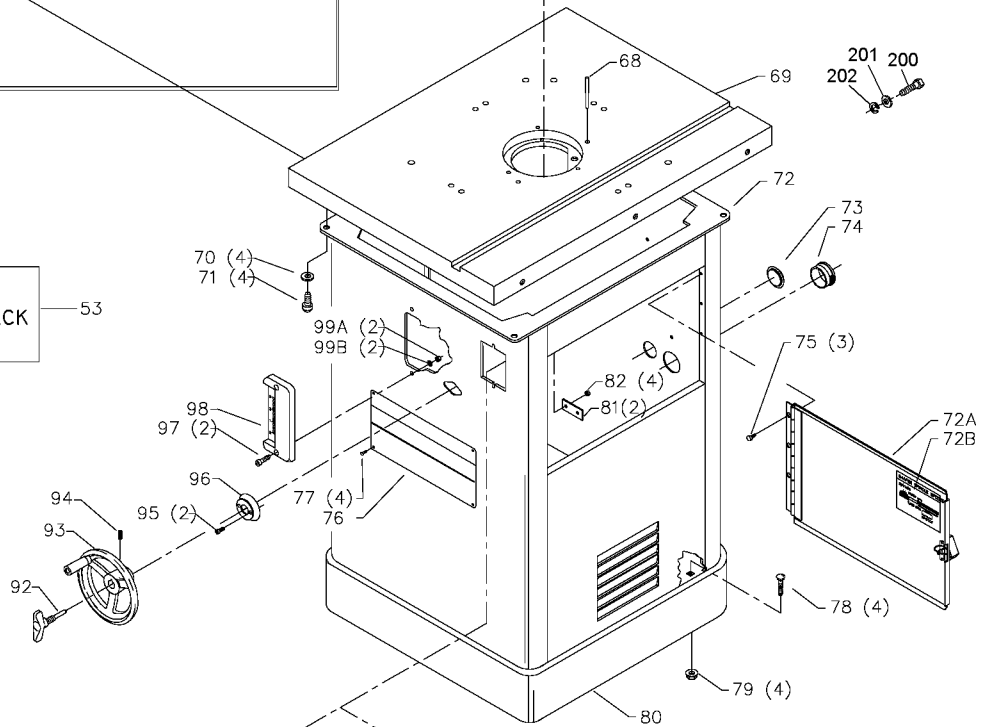

WING HARDWARE PACK — 53