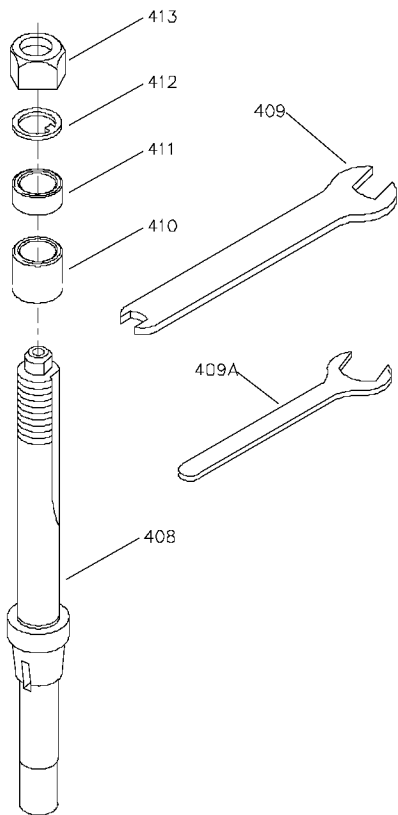

43-808
1" SPINDLE