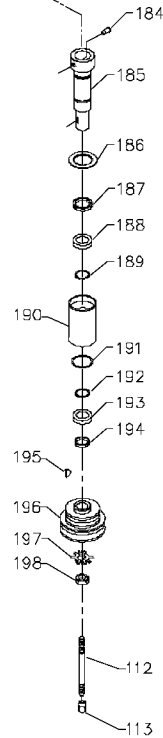

## Parts List for 43-459 Type 1

Item Number	Part Number	Description	Qty Required
53	000000-00	No Longer Available	1
54	432026280003	SWTCH/WING HARDWARE	1
55	402071115002S	STUD	2
56	402071045007S	SPACER	2
57	422041160001S	GASKET	1
58	438010170101S	SWITCH	1
59	901020100567S	MACHINE SCREW	2
60	432020630004	TABLE INSERT-SMALL	1
61	432020630002	INSERT	1
62	901020500725	CAP SCREW	3
63	432021120002	INSERT SCREW	3
64	432020630003	TABLE INS ASSY-OUTER	1
65	A24617S	10INUNIV WING	1
66	901010600664S	CAP SCREW	2
67	904100312097S	SPECIAL WASHER	2
68	905030131493	TAPERED PIN	1
69	000000-00	No Longer Available	1
70	904100312097S	SPECIAL WASHER	4
71	901030101487	SCREW	4
72	000000-00	No Longer Available	1
72	000000-00	No Longer Available	1
72	000000-00	No Longer Available	1
72	000000-00	No Longer Available	1
72	A26471	SPEED CHART	1
73	438010110065	PLUG	1
74	438010110020	INSULATOR	1
75	901052131498	SCREW	3

## Parts List for 43-459 Type 1

Item Number	Part Number	Description	Qty Required
97	901030103345S	CAP SCREW	2
98	432020140001	BRACKET W/SCALE	1
99	489026-00	HEX NUT	2
99	904030301757S	LOCK WASHER	2
100	432024030002	FLANGE ASSY	1
101	904020201705	LOCK WASHER	3
102	901010600672	CAP SCREW	3
103	432020120008	BODY	1
104	902010101300S	HEX NUT	1
105	901041931403	SET SCREW	1
106	432021045001	SPACER	1
107	422040755001S	POINTER	1
108	901020131813	SCREW	1
109	432021040007	SPACER	2
110	A22429	GUARD	1
112	432021120003	TIE ROD	1
113	902012012584	SPECIAL NUT	1
114	43-811	SPINDLE	1
115	902010631835S	NUT	1
116	904050131834S	WASHER	1
117	432021050008S	3/8 SPACER	1
118	432021050007S	1/2 SPACER	1
119	432021050009S	5/8 SPACER	1
120	432021050006S	1 SPACER	3
121	904020201704S	LOCK WASHER	1
122	901010600646S	CAP SCREW	1
123	904010312905S	FLAT WASHER	1