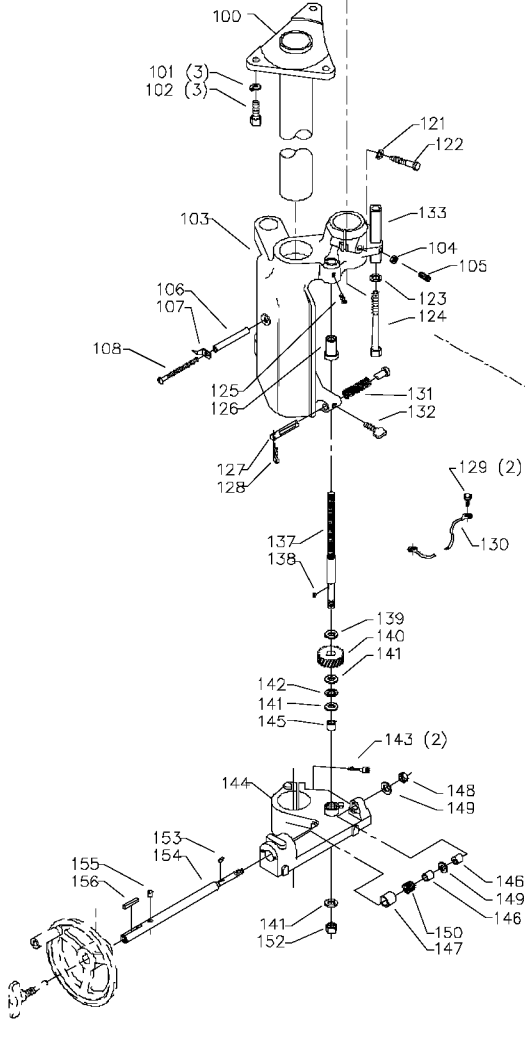

## Parts List for 43-459 Type 1

Item Number	Part Number	Description	Qty Required
53	000000-00	No Longer Available	1
54	432026280003	SWTCH/WING HARDWARE	1
55	402071115002S	STUD	2
56	402071045007S	SPACER	2
57	422041160001S	GASKET	1
58	438010170101S	SWITCH	1
59	901020100567S	MACHINE SCREW	2
60	432020630004	TABLE INSERT-SMALL	1
61	432020630002	INSERT	1
62	901020500725	CAP SCREW	3
63	432021120002	INSERT SCREW	3
64	432020630003	TABLE INS ASSY-OUTER	1
65	A24617S	10INUNIV WING	1
66	901010600664S	CAP SCREW	2
67	904100312097S	SPECIAL WASHER	2
68	905030131493	TAPERED PIN	1
69	000000-00	No Longer Available	1
70	904100312097S	SPECIAL WASHER	4
71	901030101487	SCREW	4
72	000000-00	No Longer Available	1
72	000000-00	No Longer Available	1
72	000000-00	No Longer Available	1
72	000000-00	No Longer Available	1
72	A26471	SPEED CHART	1
73	438010110065	PLUG	1
74	438010110020	INSULATOR	1
75	901052131498	SCREW	3

## Parts List for 43-459 Type 1

Item Number	Part Number	Description	Qty Required
97	901030103345S	CAP SCREW	2
98	432020140001	BRACKET W/SCALE	1
99	489026-00	HEX NUT	2
99	904030301757S	LOCK WASHER	2
100	432024030002	FLANGE ASSY	1
101	904020201705	LOCK WASHER	3
102	901010600672	CAP SCREW	3
103	432020120008	BODY	1
104	902010101300S	HEX NUT	1
105	901041931403	SET SCREW	1
106	432021045001	SPACER	1
107	422040755001S	POINTER	1
108	901020131813	SCREW	1
109	432021040007	SPACER	2
110	A22429	GUARD	1
112	432021120003	TIE ROD	1
113	902012012584	SPECIAL NUT	1
114	43-811	SPINDLE	1
115	902010631835S	NUT	1
116	904050131834S	WASHER	1
117	432021050008S	3/8 SPACER	1
118	432021050007S	1/2 SPACER	1
119	432021050009S	5/8 SPACER	1
120	432021050006S	1 SPACER	3
121	904020201704S	LOCK WASHER	1
122	901010600646S	CAP SCREW	1
123	904010312905S	FLAT WASHER	1