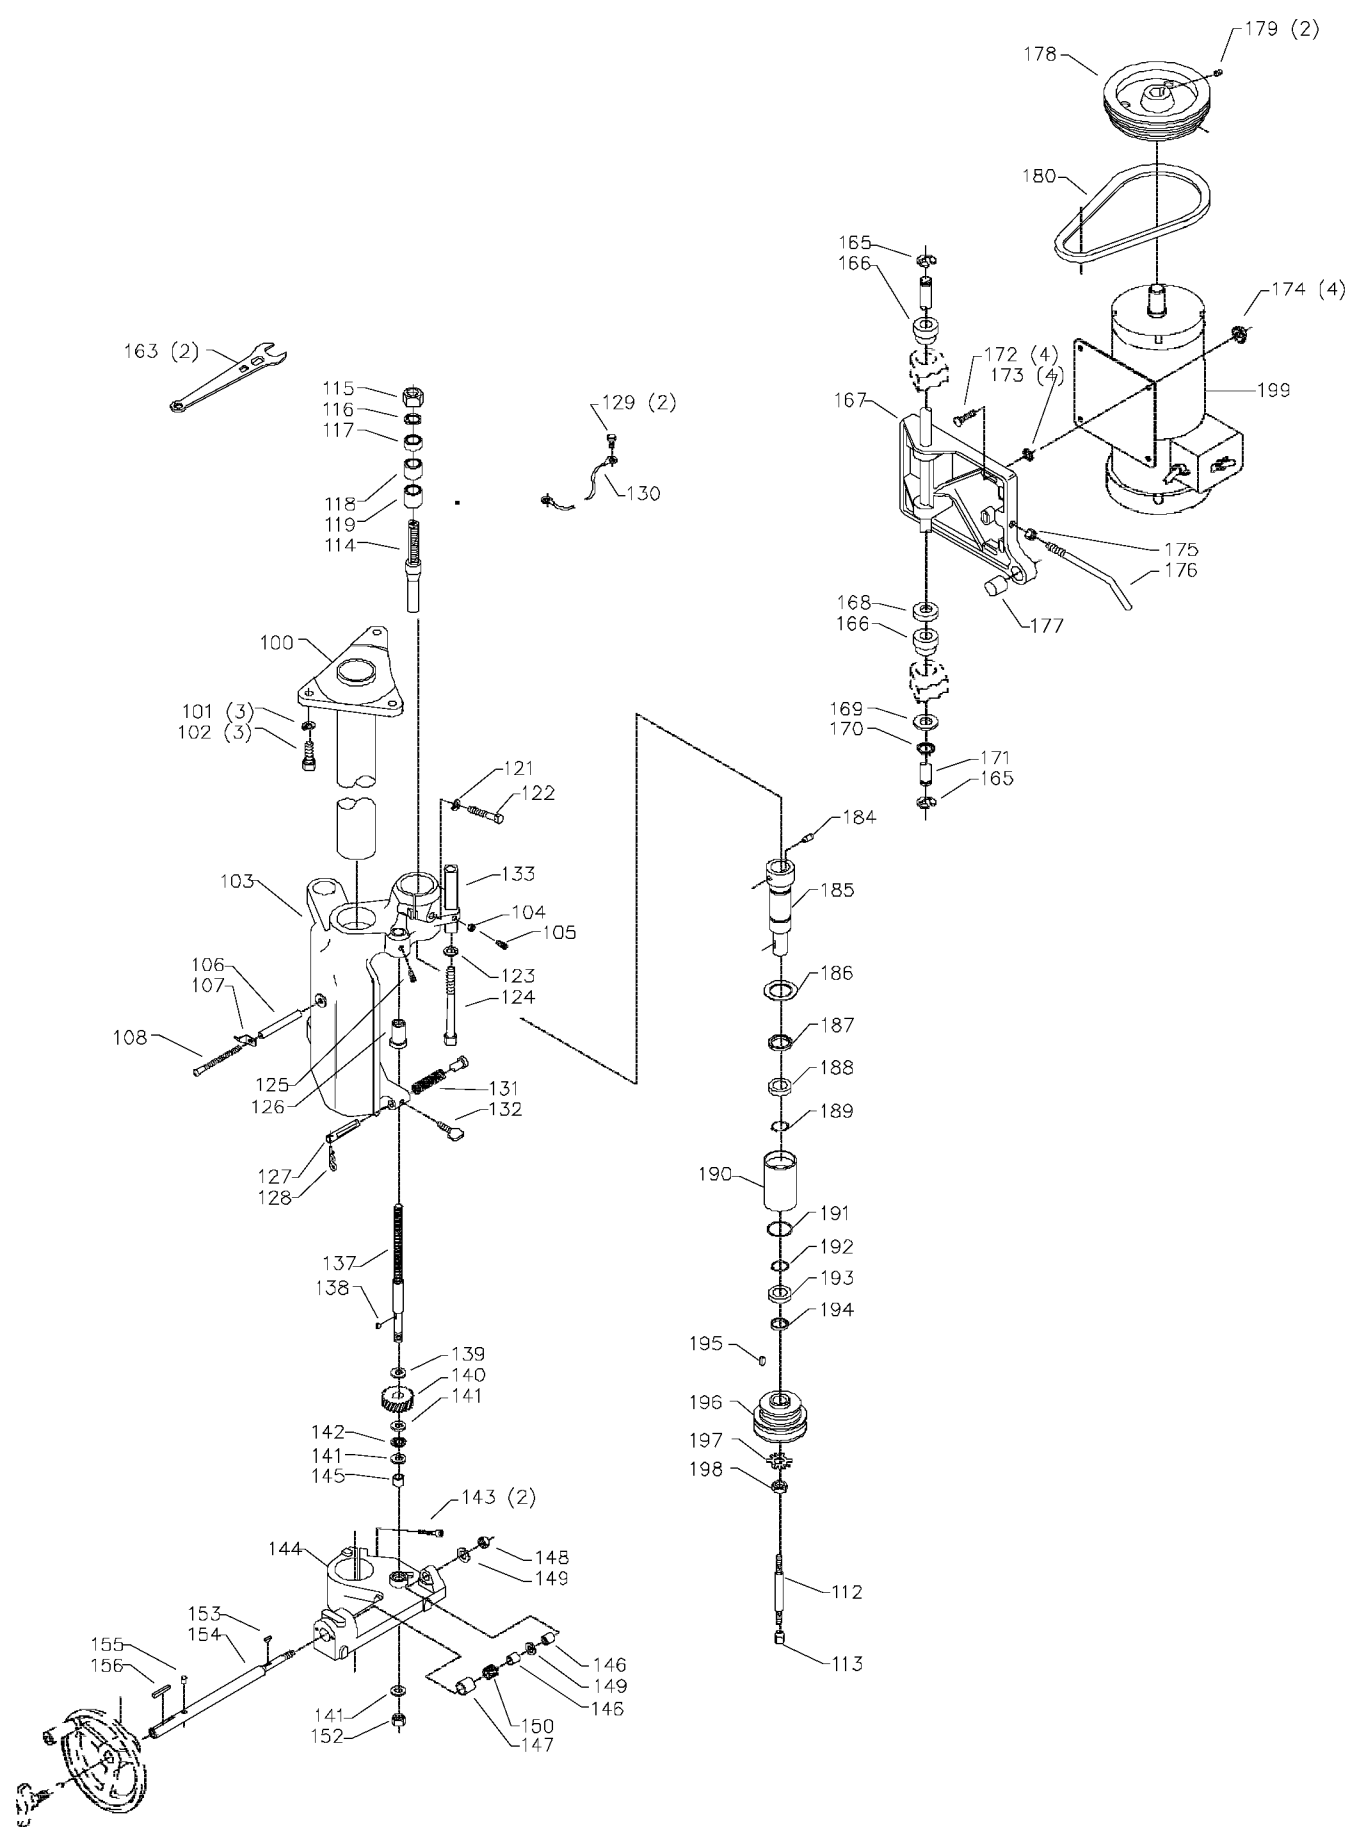

43-800
ROUTER / ADAPTER SPINDLE

43-809
STUB SPINDLE

43-808
1" SPINDLE

43-807
3/4" EXTRA LONG SPINDLE

43-802
1/2" SPINDLE

Parts List for 43-431X Type 1

Item Number	Part Number	Description	Qty Required
56	432020170004	BUSHING	1
57	000000-00	No Longer Available	1
57	432021370010	NAMEPLATE	1
57	1087794	RIVET	1
58	432021040008	SPACER	2
59	A22429	GUARD	1
59	432096280002	GUARD MT	1
60	432020630004	TABLE INSERT-SMALL	1
61	432020630002	INSERT	1
62	901020500725	CAP SCREW	3
63	432021120002	INSERT SCREW	3
64	432020630003	TABLE INS ASSY-OUTER	1
65	A24617S	10INUNIV WING	1
66	901010609964	SCREW	6
67	904100312097S	SPECIAL WASHER	6
68	905030131493	TAPERED PIN	1
69	000000-00	No Longer Available	1
70	904100312097S	SPECIAL WASHER	4
71	901030101487	SCREW	4
72	000000-00	No Longer Available	1
72	000000-00	No Longer Available	1
72	000000-00	No Longer Available	1
73	438010110065	PLUG	1
74	438010110020	INSULATOR	1
75	901052131498	SCREW	3
76	000000-00	No Longer Available	1
77	A26471	SPEED CHART	1

Parts List for 43-431X Type 1

Item Number	Part Number	Description	Qty Required
100	432024030002	FLANGE ASSY	1
101	904020201705	LOCK WASHER	3
102	901010600672	CAP SCREW	3
103	432020120008	BODY	1
104	902010101300S	HEX NUT	1
105	901041931403	SET SCREW	1
106	432021045001	SPACER	1
107	422040755001S	POINTER	1
108	901020131813	SCREW	1
112	432021120003	TIE ROD	1
113	902012012584	SPECIAL NUT	1
114	432020850005S	3/4 SPINDLE	1
115	902011313082	SPEC NUT	1
116	904050106662S	SPECIAL KEYED WASHER	1
117	904100314506	1/2 SPACER	1
118	904100314507	3/4 SPACER	1
119	904100314508	1 SPACER	1
121	904020201704S	LOCK WASHER	1
122	901010600646S	CAP SCREW	1
123	904010312905S	FLAT WASHER	1
124	901010600685	CAP SCREW	1
125	901041500206	SET SCREW	1
126	432021055002S	RAISING NUT	1
127	000000-00	No Longer Available	1
128	905050402106S	COTTER PIN	1
129	901030103318S	SCREW	2
130	438013200258	JUMPER WIRE	1