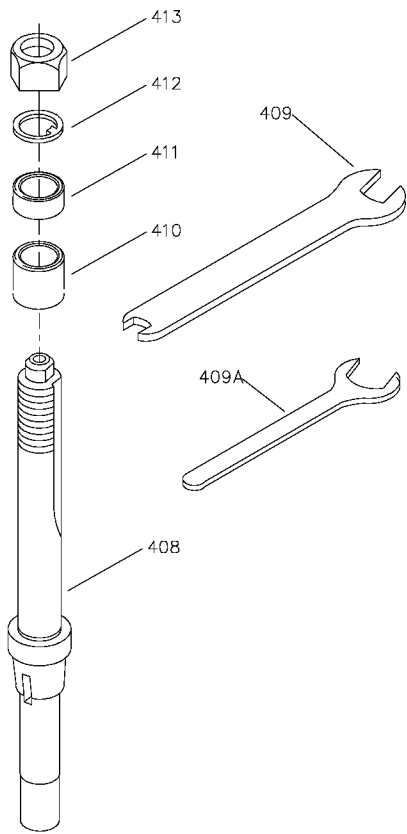

43-800
ROUTER / ADAPTER SPINDLE

43-809
STUB SPINDLE

43-808
1" SPINDLE

43-807
3/4" EXTRA LONG SPINDLE

43-802
1/2" SPINDLE

Parts List for 43-431X Type 1

Item Number	Part Number	Description	Qty Required
56	432020170004	BUSHING	1
57	000000-00	No Longer Available	1
57	432021370010	NAMEPLATE	1
57	1087794	RIVET	1
58	432021040008	SPACER	2
59	A22429	GUARD	1
59	432096280002	GUARD MT	1
60	432020630004	TABLE INSERT-SMALL	1
61	432020630002	INSERT	1
62	901020500725	CAP SCREW	3
63	432021120002	INSERT SCREW	3
64	432020630003	TABLE INS ASSY-OUTER	1
65	A24617S	10INUNIV WING	1
66	901010609964	SCREW	6
67	904100312097S	SPECIAL WASHER	6
68	905030131493	TAPERED PIN	1
69	000000-00	No Longer Available	1
70	904100312097S	SPECIAL WASHER	4
71	901030101487	SCREW	4
72	000000-00	No Longer Available	1
72	000000-00	No Longer Available	1
72	000000-00	No Longer Available	1
73	438010110065	PLUG	1
74	438010110020	INSULATOR	1
75	901052131498	SCREW	3
76	000000-00	No Longer Available	1
77	A26471	SPEED CHART	1

Parts List for 43-431X Type 1

Item Number	Part Number	Description	Qty Required
100	432024030002	FLANGE ASSY	1
101	904020201705	LOCK WASHER	3
102	901010600672	CAP SCREW	3
103	432020120008	BODY	1
104	902010101300S	HEX NUT	1
105	901041931403	SET SCREW	1
106	432021045001	SPACER	1
107	422040755001S	POINTER	1
108	901020131813	SCREW	1
112	432021120003	TIE ROD	1
113	902012012584	SPECIAL NUT	1
114	432020850005S	3/4 SPINDLE	1
115	902011313082	SPEC NUT	1
116	904050106662S	SPECIAL KEYED WASHER	1
117	904100314506	1/2 SPACER	1
118	904100314507	3/4 SPACER	1
119	904100314508	1 SPACER	1
121	904020201704S	LOCK WASHER	1
122	901010600646S	CAP SCREW	1
123	904010312905S	FLAT WASHER	1
124	901010600685	CAP SCREW	1
125	901041500206	SET SCREW	1
126	432021055002S	RAISING NUT	1
127	000000-00	No Longer Available	1
128	905050402106S	COTTER PIN	1
129	901030103318S	SCREW	2
130	438013200258	JUMPER WIRE	1