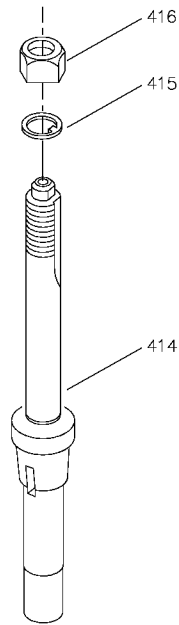

43-800
ROUTER / ADAPTER SPINDLE

43-809
STUB SPINDLE

43-808
1" SPINDLE

43-807
3/4" EXTRA LONG SPINDLE

43-802
1/2" SPINDLE

Parts List for 43-431X Type 1

Item Number	Part Number	Description	Qty Required
56	432020170004	BUSHING	1
57	000000-00	No Longer Available	1
57	432021370010	NAMEPLATE	1
57	1087794	RIVET	1
58	432021040008	SPACER	2
59	A22429	GUARD	1
59	432096280002	GUARD MT	1
60	432020630004	TABLE INSERT-SMALL	1
61	432020630002	INSERT	1
62	901020500725	CAP SCREW	3
63	432021120002	INSERT SCREW	3
64	432020630003	TABLE INS ASSY-OUTER	1
65	A24617S	10INUNIV WING	1
66	901010609964	SCREW	6
67	904100312097S	SPECIAL WASHER	6
68	905030131493	TAPERED PIN	1
69	000000-00	No Longer Available	1
70	904100312097S	SPECIAL WASHER	4
71	901030101487	SCREW	4
72	000000-00	No Longer Available	1
72	000000-00	No Longer Available	1
72	000000-00	No Longer Available	1
73	438010110065	PLUG	1
74	438010110020	INSULATOR	1
75	901052131498	SCREW	3
76	000000-00	No Longer Available	1
77	A26471	SPEED CHART	1

Parts List for 43-431X Type 1

Item Number	Part Number	Description	Qty Required
100	432024030002	FLANGE ASSY	1
101	904020201705	LOCK WASHER	3
102	901010600672	CAP SCREW	3
103	432020120008	BODY	1
104	902010101300S	HEX NUT	1
105	901041931403	SET SCREW	1
106	432021045001	SPACER	1
107	422040755001S	POINTER	1
108	901020131813	SCREW	1
112	432021120003	TIE ROD	1
113	902012012584	SPECIAL NUT	1
114	432020850005S	3/4 SPINDLE	1
115	902011313082	SPEC NUT	1
116	904050106662S	SPECIAL KEYED WASHER	1
117	904100314506	1/2 SPACER	1
118	904100314507	3/4 SPACER	1
119	904100314508	1 SPACER	1
121	904020201704S	LOCK WASHER	1
122	901010600646S	CAP SCREW	1
123	904010312905S	FLAT WASHER	1
124	901010600685	CAP SCREW	1
125	901041500206	SET SCREW	1
126	432021055002S	RAISING NUT	1
127	000000-00	No Longer Available	1
128	905050402106S	COTTER PIN	1
129	901030103318S	SCREW	2
130	438013200258	JUMPER WIRE	1