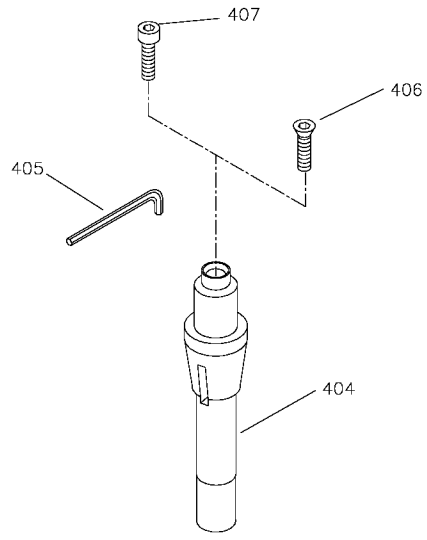

43-800
ROUTER / ADAPTER SPINDLE

43-809
STUB SPINDLE

43-808
1" SPINDLE

43-807
3/4" EXTRA LONG SPINDLE

43-802
1/2" SPINDLE

Parts List for 43-431X Type 1

Item Number	Part Number	Description	Qty Required
56	432020170004	BUSHING	1
57	000000-00	No Longer Available	1
57	432021370010	NAMEPLATE	1
57	1087794	RIVET	1
58	432021040008	SPACER	2
59	A22429	GUARD	1
59	432096280002	GUARD MT	1
60	432020630004	TABLE INSERT-SMALL	1
61	432020630002	INSERT	1
62	901020500725	CAP SCREW	3
63	432021120002	INSERT SCREW	3
64	432020630003	TABLE INS ASSY-OUTER	1
65	A24617S	10INUNIV WING	1
66	901010609964	SCREW	6
67	904100312097S	SPECIAL WASHER	6
68	905030131493	TAPERED PIN	1
69	000000-00	No Longer Available	1
70	904100312097S	SPECIAL WASHER	4
71	901030101487	SCREW	4
72	000000-00	No Longer Available	1
72	000000-00	No Longer Available	1
72	000000-00	No Longer Available	1
73	438010110065	PLUG	1
74	438010110020	INSULATOR	1
75	901052131498	SCREW	3
76	000000-00	No Longer Available	1
77	A26471	SPEED CHART	1

Parts List for 43-431X Type 1

Item Number	Part Number	Description	Qty Required
100	432024030002	FLANGE ASSY	1
101	904020201705	LOCK WASHER	3
102	901010600672	CAP SCREW	3
103	432020120008	BODY	1
104	902010101300S	HEX NUT	1
105	901041931403	SET SCREW	1
106	432021045001	SPACER	1
107	422040755001S	POINTER	1
108	901020131813	SCREW	1
112	432021120003	TIE ROD	1
113	902012012584	SPECIAL NUT	1
114	432020850005S	3/4 SPINDLE	1
115	902011313082	SPEC NUT	1
116	904050106662S	SPECIAL KEYED WASHER	1
117	904100314506	1/2 SPACER	1
118	904100314507	3/4 SPACER	1
119	904100314508	1 SPACER	1
121	904020201704S	LOCK WASHER	1
122	901010600646S	CAP SCREW	1
123	904010312905S	FLAT WASHER	1
124	901010600685	CAP SCREW	1
125	901041500206	SET SCREW	1
126	432021055002S	RAISING NUT	1
127	000000-00	No Longer Available	1
128	905050402106S	COTTER PIN	1
129	901030103318S	SCREW	2
130	438013200258	JUMPER WIRE	1