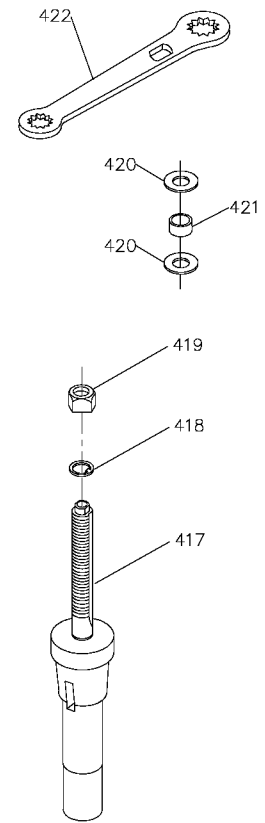

43-800
ROUTER / ADAPTER SPINDLE

43-809
STUB SPINDLE

43-808
1" SPINDLE

43-807
3/4" EXTRA LONG SPINDLE

43-802
1/2" SPINDLE

Parts List for 43-431X Type 1

Item Number	Part Number	Description	Qty Required
56	432020170004	BUSHING	1
57	000000-00	No Longer Available	1
57	432021370010	NAMEPLATE	1
57	1087794	RIVET	1
58	432021040008	SPACER	2
59	A22429	GUARD	1
59	432096280002	GUARD MT	1
60	432020630004	TABLE INSERT-SMALL	1
61	432020630002	INSERT	1
62	901020500725	CAP SCREW	3
63	432021120002	INSERT SCREW	3
64	432020630003	TABLE INS ASSY-OUTER	1
65	A24617S	10INUNIV WING	1
66	901010609964	SCREW	6
67	904100312097S	SPECIAL WASHER	6
68	905030131493	TAPERED PIN	1
69	000000-00	No Longer Available	1
70	904100312097S	SPECIAL WASHER	4
71	901030101487	SCREW	4
72	000000-00	No Longer Available	1
72	000000-00	No Longer Available	1
72	000000-00	No Longer Available	1
73	438010110065	PLUG	1
74	438010110020	INSULATOR	1
75	901052131498	SCREW	3
76	000000-00	No Longer Available	1
77	A26471	SPEED CHART	1

Parts List for 43-431X Type 1

Item Number	Part Number	Description	Qty Required
100	432024030002	FLANGE ASSY	1
101	904020201705	LOCK WASHER	3
102	901010600672	CAP SCREW	3
103	432020120008	BODY	1
104	902010101300S	HEX NUT	1
105	901041931403	SET SCREW	1
106	432021045001	SPACER	1
107	422040755001S	POINTER	1
108	901020131813	SCREW	1
112	432021120003	TIE ROD	1
113	902012012584	SPECIAL NUT	1
114	432020850005S	3/4 SPINDLE	1
115	902011313082	SPEC NUT	1
116	904050106662S	SPECIAL KEYED WASHER	1
117	904100314506	1/2 SPACER	1
118	904100314507	3/4 SPACER	1
119	904100314508	1 SPACER	1
121	904020201704S	LOCK WASHER	1
122	901010600646S	CAP SCREW	1
123	904010312905S	FLAT WASHER	1
124	901010600685	CAP SCREW	1
125	901041500206	SET SCREW	1
126	432021055002S	RAISING NUT	1
127	000000-00	No Longer Available	1
128	905050402106S	COTTER PIN	1
129	901030103318S	SCREW	2
130	438013200258	JUMPER WIRE	1