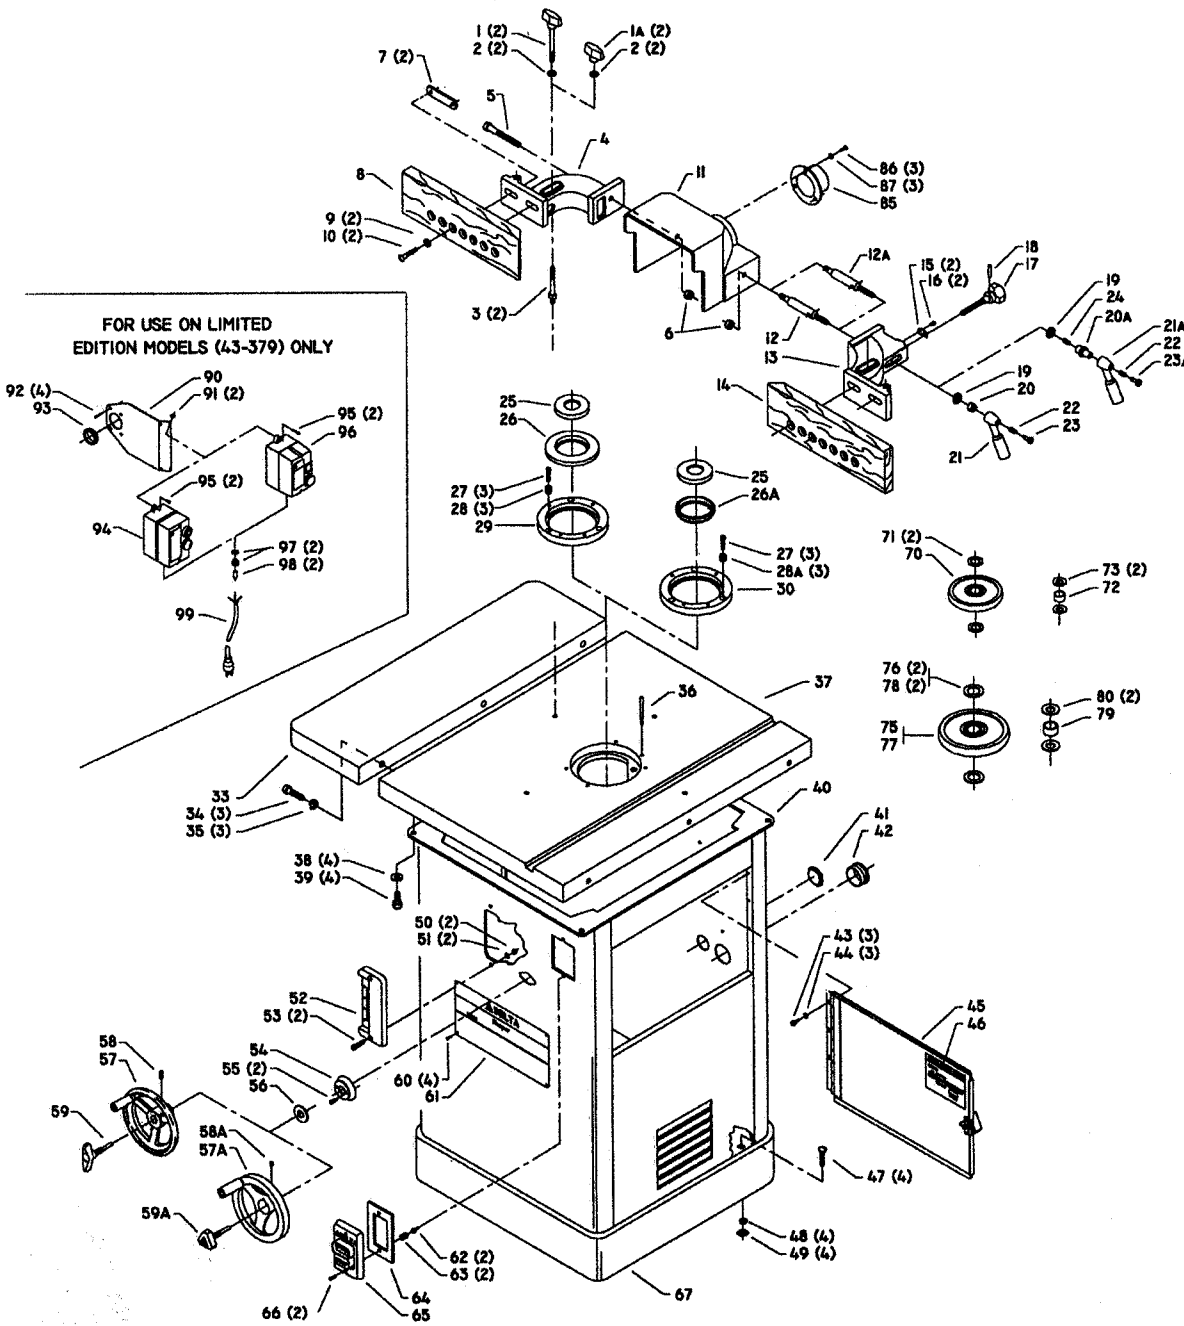

43-370, 43-372, 43-373, 43-374, 43-375, & 43-379

(With Interchangeable 1/2" & 3/4" Spindles)

43-384, 43-385, 43-386

(With 1" Solid Spindles)

2 - SPEED HEAVY DUTY WOOD SHAPERS

S.N. 88E28265 Thru S.N. 99G57332

## Parts List for 43-386 Type 2

Item Number	Part Number	Description	Qty Required
1	000000-00	No Longer Available	1
1	432011380002	FENCE CLAMP KNOB	2
1	424120600005S	KNOB	2
2	904010312937	WASHER	4
3	432011110003	STUD	2
4	432010890013	FENCE BODY LH	1
5	901010600633	CAP SCREW	1
6	902012012579	SPEC NUT	1
7	432010040003S	CLAMP PLATE	2
8	432020430004	L.H. FENCE	1
9	904010101620S	WASHER	2
10	000000-00	No Longer Available	2
11	000000-00	No Longer Available	1
12	432021110002	STUD	1
12	432011110004	STUD	1
13	432010890012	FENCE BODY RH	1
14	432020430003	R.H. FENCE	1
15	432010470001	HALF COLLAR FLINGER	2
16	901030103318S	SCREW	2
17	1087647	KNOB ASSY	1
18	905010102706S	ROLL PIN	1
19	904100312097S	SPECIAL WASHER	1
20	902012012579	SPEC NUT	1
20	432010270004	SERRATED NUT	1
21	424020330005	RATCHET HANDLE	1
21	406030330001S	HANDLE	1
22	406031220002	SPRING	1

## Parts List for 43-386 Type 2

Item Number	Part Number	Description	Qty Required
49	902020401303S	SQUARE NUT	4
50	489026-00	HEX NUT	2
51	904030301757S	LOCK WASHER	2
52	432020140001	BRACKET W/SCALE	1
53	901030103345S	CAP SCREW	2
54	432020315002	COVER	1
55	901030103318S	SCREW	2
56	904070105569	FIBRE WASHER	1
57	422044000005S	HANDWHEEL	1
57	422044000005S	HANDWHEEL	1
58	901041500206	SET SCREW	1
59	422044120009S	LOCK KNOB	1
59	422044120009S	LOCK KNOB	1
60	1087794	RIVET	4
61	432021370003	NAMEPLATE	1
62	402071115002S	STUD	2
63	402071045007S	SPACER	2
64	422041160001S	GASKET	1
65	1340100	SWITCH COVER ASSY	1
66	901020100567S	MACHINE SCREW	2
67	422043050001	SUB BASE	1
70	000000-00	No Longer Available	1
70	432096280002	GUARD MT	1
71	432021040006	SPACER	2
72	432020170004	BUSHING	1
73	432021040008	SPACER	2
75	000000-00	No Longer Available	1