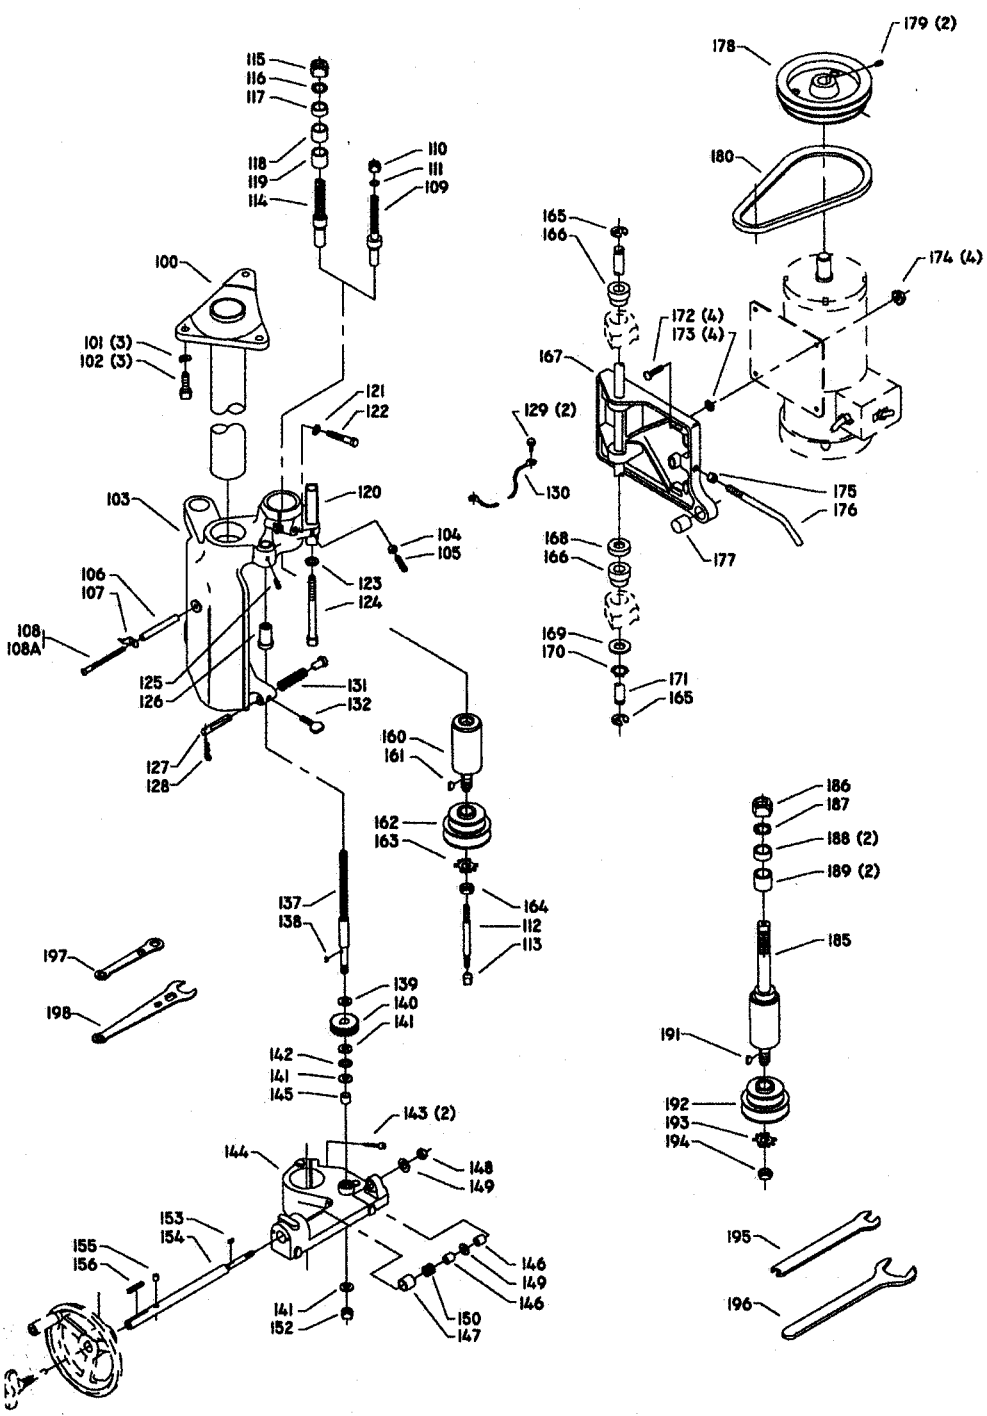

WS-2C

Part No. 432-02-651-0011

Revised: 10/4/99

Parts List for 43-372 Type 3

Item Number	Part Number	Description	Qty Required
1	000000-00	No Longer Available	1
1	432011380002	FENCE CLAMP KNOB	2
1	424120600005S	KNOB	2
2	904010312937	WASHER	4
3	432011110003	STUD	2
4	432010890013	FENCE BODY LH	1
5	901010600633	CAP SCREW	1
6	902012012579	SPEC NUT	1
7	432010040003S	CLAMP PLATE	2
8	432020430004	L.H. FENCE	1
9	904010101620S	WASHER	2
10	000000-00	No Longer Available	2
11	000000-00	No Longer Available	1
12	432021110002	STUD	1
12	432011110004	STUD	1
13	432010890012	FENCE BODY RH	1
14	432020430003	R.H. FENCE	1
15	432010470001	HALF COLLAR FLINGER	2
16	901030103318S	SCREW	2
17	1087647	KNOB ASSY	1
18	905010102706S	ROLL PIN	1
19	904100312097S	SPECIAL WASHER	1
20	902012012579	SPEC NUT	1
20	432010270004	SERRATED NUT	1
21	424020330005	RATCHET HANDLE	1
21	406030330001S	HANDLE	1
22	406031220002	SPRING	1

Parts List for 43-372 Type 3

Item Number	Part Number	Description	Qty Required
49	902020401303S	SQUARE NUT	4
50	489026-00	HEX NUT	2
51	904030301757S	LOCK WASHER	2
52	432020140001	BRACKET W/SCALE	1
53	901030103345S	CAP SCREW	2
54	432020315002	COVER	1
55	901030103318S	SCREW	2
56	904070105569	FIBRE WASHER	1
57	422044000005S	HANDWHEEL	1
57	422044000005S	HANDWHEEL	1
58	901041500206	SET SCREW	1
59	422044120009S	LOCK KNOB	1
59	422044120009S	LOCK KNOB	1
60	1087794	RIVET	4
61	432021370003	NAMEPLATE	1
62	402071115002S	STUD	2
63	402071045007S	SPACER	2
64	422041160001S	GASKET	1
65	1340100	SWITCH COVER ASSY	1
66	901020100567S	MACHINE SCREW	2
67	422043050001	SUB BASE	1
70	000000-00	No Longer Available	1
71	432021040006	SPACER	2
72	432020170004	BUSHING	1
73	432021040008	SPACER	2
75	000000-00	No Longer Available	1
76	432021040006	SPACER	2