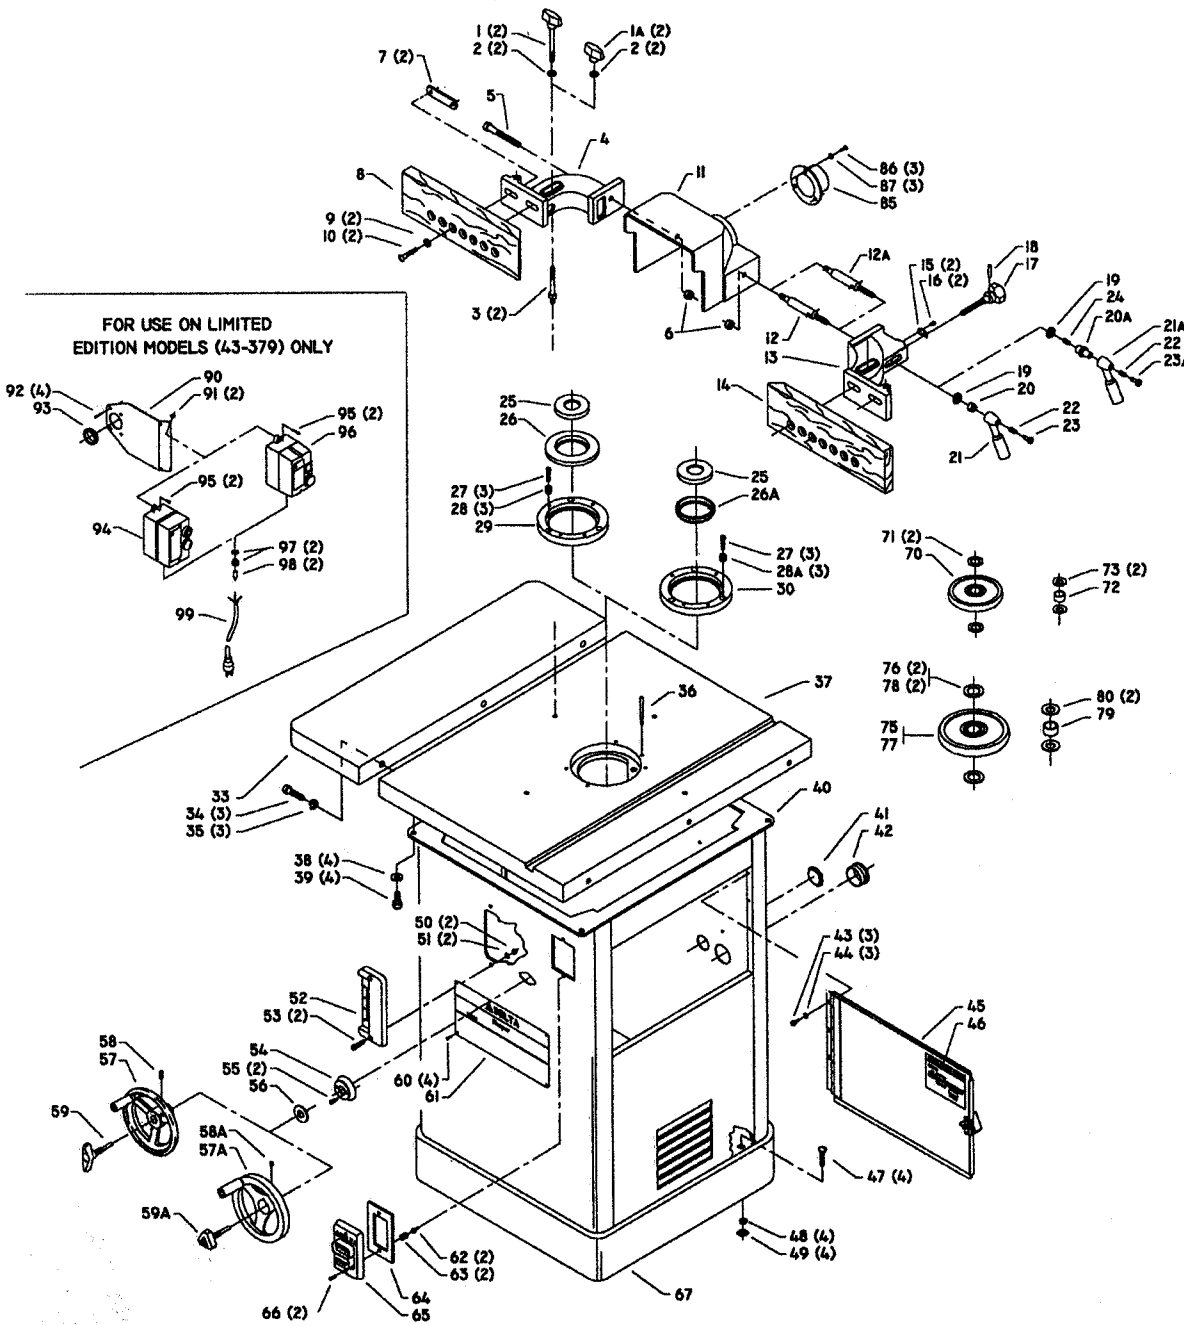

43-370, 43-372, 43-373, 43-374, 43-375, & 43-379

(With Interchangeable 1/2" & 3/4" Spindles)

43-384, 43-385, 43-386

(With 1" Solid Spindles)

2 - SPEED HEAVY DUTY WOOD SHAPERS

S.N. 88E28265 Thru S.N. 99G57332

WS-2C

Part No. 432-02-651-0011

Revised: 10/4/99

Parts List for 43-372 Type 3

Item Number	Part Number	Description	Qty Required
1	000000-00	No Longer Available	1
1	432011380002	FENCE CLAMP KNOB	2
1	424120600005S	KNOB	2
2	904010312937	WASHER	4
3	432011110003	STUD	2
4	432010890013	FENCE BODY LH	1
5	901010600633	CAP SCREW	1
6	902012012579	SPEC NUT	1
7	432010040003S	CLAMP PLATE	2
8	432020430004	L.H. FENCE	1
9	904010101620S	WASHER	2
10	000000-00	No Longer Available	2
11	000000-00	No Longer Available	1
12	432021110002	STUD	1
12	432011110004	STUD	1
13	432010890012	FENCE BODY RH	1
14	432020430003	R.H. FENCE	1
15	432010470001	HALF COLLAR FLINGER	2
16	901030103318S	SCREW	2
17	1087647	KNOB ASSY	1
18	905010102706S	ROLL PIN	1
19	904100312097S	SPECIAL WASHER	1
20	902012012579	SPEC NUT	1
20	432010270004	SERRATED NUT	1
21	424020330005	RATCHET HANDLE	1
21	406030330001S	HANDLE	1
22	406031220002	SPRING	1

Parts List for 43-372 Type 3

Item Number	Part Number	Description	Qty Required
49	902020401303S	SQUARE NUT	4
50	489026-00	HEX NUT	2
51	904030301757S	LOCK WASHER	2
52	432020140001	BRACKET W/SCALE	1
53	901030103345S	CAP SCREW	2
54	432020315002	COVER	1
55	901030103318S	SCREW	2
56	904070105569	FIBRE WASHER	1
57	422044000005S	HANDWHEEL	1
57	422044000005S	HANDWHEEL	1
58	901041500206	SET SCREW	1
59	422044120009S	LOCK KNOB	1
59	422044120009S	LOCK KNOB	1
60	1087794	RIVET	4
61	432021370003	NAMEPLATE	1
62	402071115002S	STUD	2
63	402071045007S	SPACER	2
64	422041160001S	GASKET	1
65	1340100	SWITCH COVER ASSY	1
66	901020100567S	MACHINE SCREW	2
67	422043050001	SUB BASE	1
70	000000-00	No Longer Available	1
71	432021040006	SPACER	2
72	432020170004	BUSHING	1
73	432021040008	SPACER	2
75	000000-00	No Longer Available	1
76	432021040006	SPACER	2