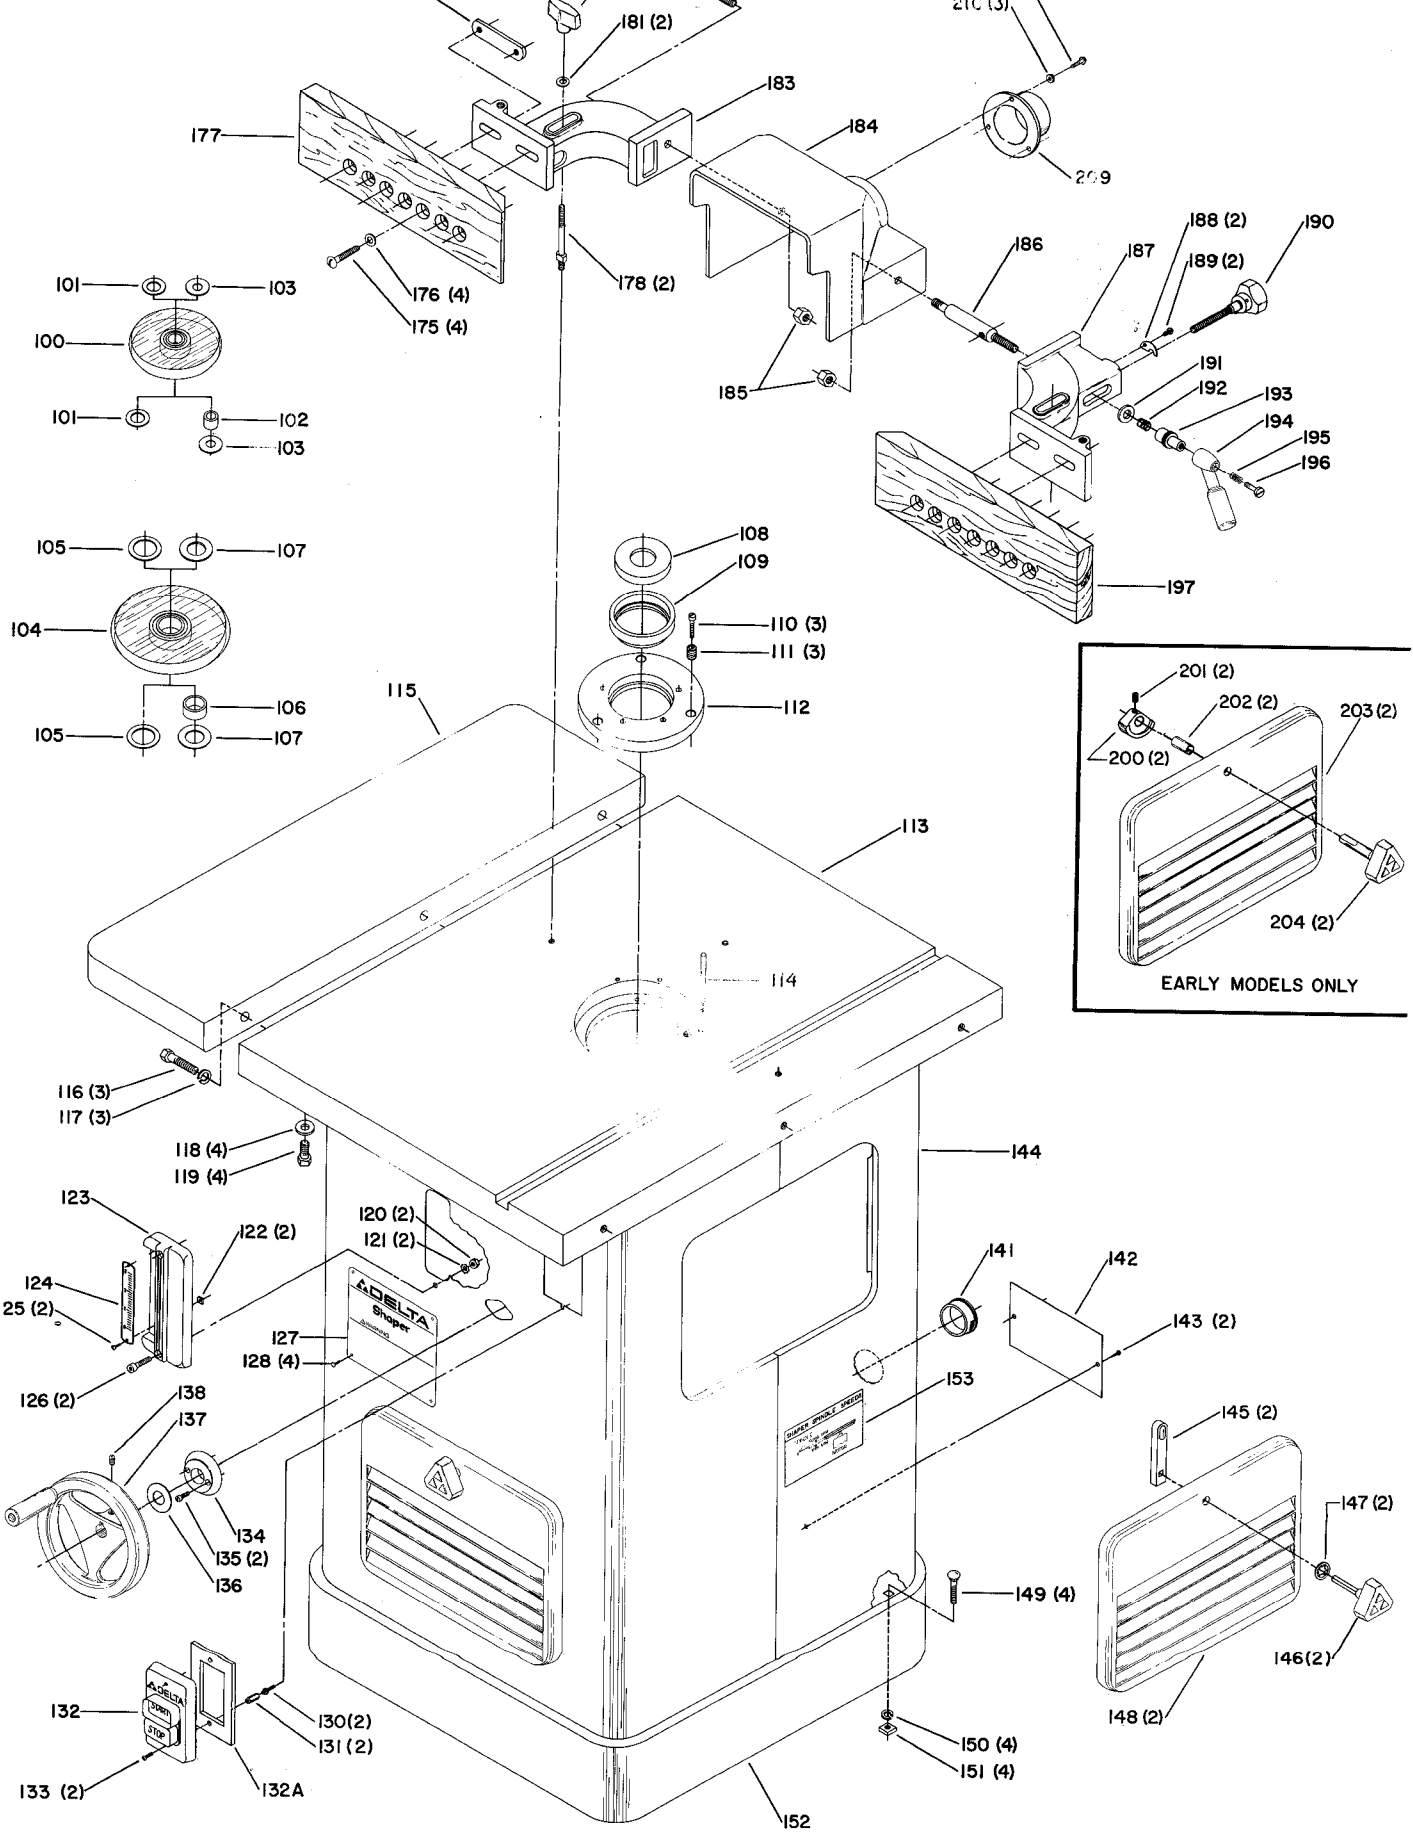

MOTOR PLATE AREA
 CONFIGURATION FOR UNITS
 WITH SERIAL NO. 87A62978
 AND LOWER

Parts List for 43-372 Type 2

Item Number	Part Number	Description	Qty Required
1	432024035001	FLANGE ASSY	1
2	904020201705	LOCK WASHER	3
3	901010600672	CAP SCREW	3
4	432020120001	SPINDLE HOUSING ASSY	1
5	902010101300S	HEX NUT	1
6	901041931403	SET SCREW	1
7	432021045001	SPACER	1
8	422040755001S	POINTER	1
9	000000-00	No Longer Available	1
10	000000-00	No Longer Available	1
11	902012012575	HEX NUT	1
12	000000-00	No Longer Available	1
13	952011113261	TIE ROD	1
14	902012012584	SPECIAL NUT	1
15	000000-00	No Longer Available	1
16	902011313082	SPEC NUT	1
17	904050106662S	SPECIAL KEYED WASHER	1
18	904100314506	1/2 SPACER	1
19	904100314507	3/4 SPACER	1
20	904100314508	1 SPACER	1
21	432021105001	HEX GUIDE POST	1
22	904020201704S	LOCK WASHER	1
23	901010600646S	CAP SCREW	1
24	904010312905S	FLAT WASHER	1
25	000000-00	No Longer Available	1
26	901041500206	SET SCREW	1
27	432021055002S	RAISING NUT	1

Parts List for 43-372 Type 2

Item Number	Part Number	Description	Qty Required
28	000000-00	No Longer Available	1
29	905050402106S	COTTER PIN	1
30	432021220001S	SPRING	1
31	901042601528S	THUMB SCREW	1
32	901042601528S	THUMB SCREW	1
33	901030408015S	CAP SCREW	2
34	491957-00	LOCK WASHER	2
35	432020315001	COVER PLATE	1
36	000000-00	No Longer Available	1
37	904100314514	COLLAR	1
38	920040107273	BEARING	1
39	904020101716	LOCK WASHER	1
40	000000-00	No Longer Available	1
41	000000-00	No Longer Available	1
42	920750112794	BUSHING	1
43	920750113933	BUSHING	1
44	904010101620S	WASHER	1
45	901010600605	CAP SCREW	1
46	000000-00	No Longer Available	5
47	000000-00	No Longer Available	1
48	905010102715	ROLL PIN	1
49	422040740001S	PLUG	2
50	422044120009S	LOCK KNOB	1
51	927030102650S	KEY	1
52	000000-00	No Longer Available	1
53	927011002606S	HI-PRO KEY	1
54	41-107	2-SPEED SPINDLE PULL	1