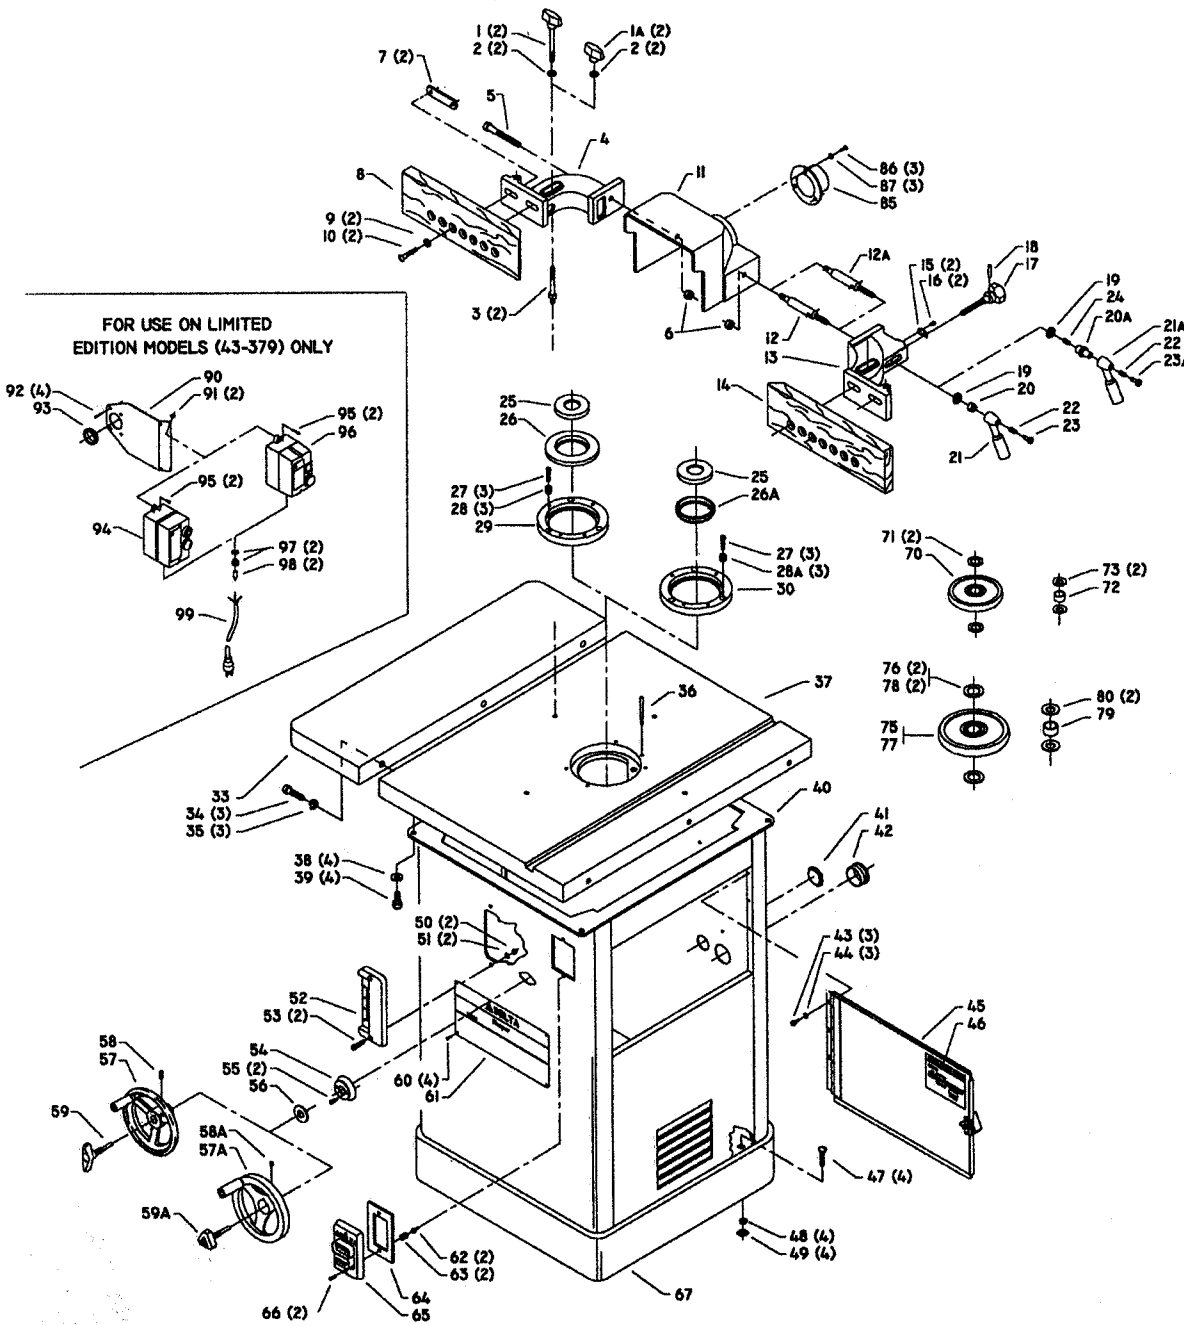

43-370, 43-372, 43-373, 43-374, 43-375, & 43-379

(With Interchangeable 1/2" & 3/4" Spindles)

43-384, 43-385, 43-386

(With 1" Solid Spindles)

2 - SPEED HEAVY DUTY WOOD SHAPERS

S.N. 88E28265 Thru S.N. 99G57332

### Parts List for 43-370 Type 3

Item Number	Part Number	Description	Qty Required
1	000000-00	No Longer Available	1
1	432011380002	FENCE CLAMP KNOB	2
1	424120600005S	KNOB	2
2	904010312937	WASHER	4
3	432011110003	STUD	2
4	432010890013	FENCE BODY LH	1
5	901010600633	CAP SCREW	1
6	902012012579	SPEC NUT	1
7	432010040003S	CLAMP PLATE	2
8	432020430004	L.H. FENCE	1
9	904010101620S	WASHER	2
10	000000-00	No Longer Available	2
11	000000-00	No Longer Available	1
12	432021110002	STUD	1
12	432011110004	STUD	1
13	432010890012	FENCE BODY RH	1
14	432020430003	R.H. FENCE	1
15	432010470001	HALF COLLAR FLINGER	2
16	901030103318S	SCREW	2
17	1087647	KNOB ASSY	1
18	905010102706S	ROLL PIN	1
19	904100312097S	SPECIAL WASHER	1
20	902012012579	SPEC NUT	1
20	432010270004	SERRATED NUT	1
21	424020330005	RATCHET HANDLE	1
21	406030330001S	HANDLE	1
22	406031220002	SPRING	1

### Parts List for 43-370 Type 3

Item Number	Part Number	Description	Qty Required
49	902020401303S	SQUARE NUT	4
50	489026-00	HEX NUT	2
51	904030301757S	LOCK WASHER	2
52	432020140001	BRACKET W/SCALE	1
53	901030103345S	CAP SCREW	2
54	432020315002	COVER	1
55	901030103318S	SCREW	2
56	904070105569	FIBRE WASHER	1
57	422044000005S	HANDWHEEL	1
57	422044000005S	HANDWHEEL	1
58	901041500206	SET SCREW	1
59	422044120009S	LOCK KNOB	1
59	422044120009S	LOCK KNOB	1
60	1087794	RIVET	4
61	432021370003	NAMEPLATE	1
62	402071115002S	STUD	2
63	402071045007S	SPACER	2
64	422041160001S	GASKET	1
65	1340100	SWITCH COVER ASSY	1
66	901020100567S	MACHINE SCREW	2
67	422043050001	SUB BASE	1
70	000000-00	No Longer Available	1
71	432021040006	SPACER	2
72	432020170004	BUSHING	1
73	432021040008	SPACER	2
75	000000-00	No Longer Available	1
76	432021040006	SPACER	2