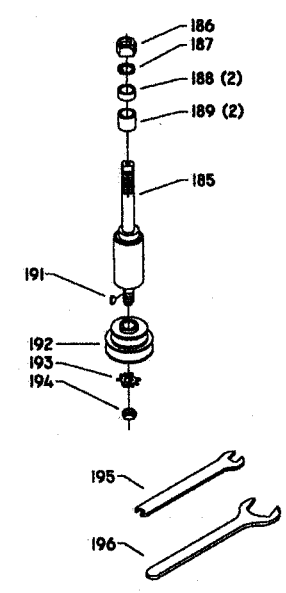

Parts List for 43-370 Type 3

Item Number	Part Number	Description	Qty Required
1	000000-00	No Longer Available	1
1	432011380002	FENCE CLAMP KNOB	2
1	424120600005S	KNOB	2
2	904010312937	WASHER	4
3	432011110003	STUD	2
4	432010890013	FENCE BODY LH	1
5	901010600633	CAP SCREW	1
6	902012012579	SPEC NUT	1
7	432010040003S	CLAMP PLATE	2
8	432020430004	L.H. FENCE	1
9	904010101620S	WASHER	2
10	000000-00	No Longer Available	2
11	000000-00	No Longer Available	1
12	432021110002	STUD	1
12	432011110004	STUD	1
13	432010890012	FENCE BODY RH	1
14	432020430003	R.H. FENCE	1
15	432010470001	HALF COLLAR FLINGER	2
16	901030103318S	SCREW	2
17	1087647	KNOB ASSY	1
18	905010102706S	ROLL PIN	1
19	904100312097S	SPECIAL WASHER	1
20	902012012579	SPEC NUT	1
20	432010270004	SERRATED NUT	1
21	424020330005	RATCHET HANDLE	1
21	406030330001S	HANDLE	1
22	406031220002	SPRING	1