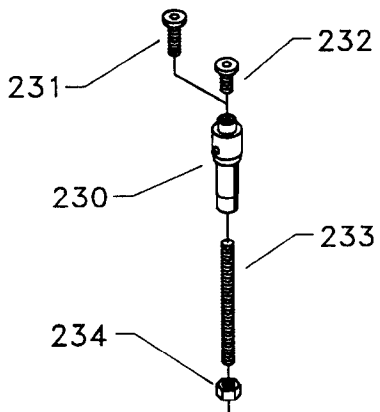

43-142 ROUTER BIT ADAPTER

43-145
TEMPLATE GUIDE INSERT

43-144 STUB SPINDLE

43-143 3/4" SPINDLE ASSEMBLY

Parts List for 43-140 Type 1

Item Number	Part Number	Description	Qty Required
1	000000-00	No Longer Available	1
2	000000-00	No Longer Available	1
2	432010890013	FENCE BODY LH	1
3	432010040003S	CLAMP PLATE	2
4	902010205438	HEX JAM NUT	1
5	904020101716	LOCK WASHER	1
6	901030122144	SCREW	2
7	432010470001	HALF COLLAR FLINGER	2
8	432014060007	FENCE KNOB	1
9	432011110005	CLAMP STUD	1
10	904100312097S	SPECIAL WASHER	1
11	902010205438	HEX JAM NUT	1
12	424020330005	RATCHET HANDLE	1
13	406031220002	SPRING	1
14	406031120006	SPECIAL SCREW	1
15	432011380002	FENCE CLAMP KNOB	2
16	904010101615	STEEL WASHER	2
17	432010890012	FENCE BODY RH	1
19	904010101620S	WASHER	4
20	901020100515	SCREW	4
25	000000-00	No Longer Available	1
26	000000-00	No Longer Available	1
27	901064502250S	DRIVE SCREW	2
28	000000-00	No Longer Available	1
29	000000-00	No Longer Available	1
30	000000-00	No Longer Available	1
31	448010270001	CLAMP SHOE	1

Parts List for 43-140 Type 1

Item Number	Part Number	Description	Qty Required
32	902010205438	HEX JAM NUT	1
33	000000-00	No Longer Available	1
34	904020201704S	LOCK WASHER	3
35	901010600648S	CAP SCREW	3
36	000000-00	No Longer Available	1
37	928010213377	COIL SPRING	1
38	432010670001	HANDLE	1
40	000000-00	No Longer Available	1
41	902012012575	HEX NUT	1
42	000000-00	No Longer Available	1
43	432014060006	SPINDLE CARTRIDGE	1
44	000000-00	No Longer Available	1
45	422191300001	PULLEY HALF	2
46	902010201226S	NUT	1
47	000000-00	No Longer Available	1
48	904010101620S	WASHER	1
49	902010401030	HEX NUT	1
60	000000-00	No Longer Available	1
61	432021040006	SPACER	1
62	000000-00	No Longer Available	1
63	432021040008	SPACER	1
75	955010200023	BOX-END WRENCH	2
100	000000-00	No Longer Available	1
101	904010101615	STEEL WASHER	4
102	901010600640S	CAP SCREW	4
103	901110231476S	BOLT	16
104	902010101300S	HEX NUT	16