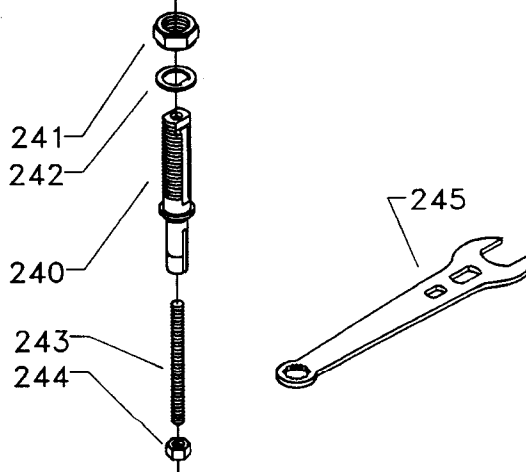

43-142 ROUTER BIT ADAPTER

43-145
TEMPLATE GUIDE INSERT

43-144 STUB SPINDLE

43-143 3/4" SPINDLE ASSEMBLY

Parts List for 43-140 Type 1

Item Number	Part Number	Description	Qty Required
1	000000-00	No Longer Available	1
2	000000-00	No Longer Available	1
2	432010890013	FENCE BODY LH	1
3	432010040003S	CLAMP PLATE	2
4	902010205438	HEX JAM NUT	1
5	904020101716	LOCK WASHER	1
6	901030122144	SCREW	2
7	432010470001	HALF COLLAR FLINGER	2
8	432014060007	FENCE KNOB	1
9	432011110005	CLAMP STUD	1
10	904100312097S	SPECIAL WASHER	1
11	902010205438	HEX JAM NUT	1
12	424020330005	RATCHET HANDLE	1
13	406031220002	SPRING	1
14	406031120006	SPECIAL SCREW	1
15	432011380002	FENCE CLAMP KNOB	2
16	904010101615	STEEL WASHER	2
17	432010890012	FENCE BODY RH	1
19	904010101620S	WASHER	4
20	901020100515	SCREW	4
25	000000-00	No Longer Available	1
26	000000-00	No Longer Available	1
27	901064502250S	DRIVE SCREW	2
28	000000-00	No Longer Available	1
29	000000-00	No Longer Available	1
30	000000-00	No Longer Available	1
31	448010270001	CLAMP SHOE	1

Parts List for 43-140 Type 1

Item Number	Part Number	Description	Qty Required
32	902010205438	HEX JAM NUT	1
33	000000-00	No Longer Available	1
34	904020201704S	LOCK WASHER	3
35	901010600648S	CAP SCREW	3
36	000000-00	No Longer Available	1
37	928010213377	COIL SPRING	1
38	432010670001	HANDLE	1
40	000000-00	No Longer Available	1
41	902012012575	HEX NUT	1
42	000000-00	No Longer Available	1
43	432014060006	SPINDLE CARTRIDGE	1
44	000000-00	No Longer Available	1
45	422191300001	PULLEY HALF	2
46	902010201226S	NUT	1
47	000000-00	No Longer Available	1
48	904010101620S	WASHER	1
49	902010401030	HEX NUT	1
60	000000-00	No Longer Available	1
61	432021040006	SPACER	1
62	000000-00	No Longer Available	1
63	432021040008	SPACER	1
75	955010200023	BOX-END WRENCH	2
100	000000-00	No Longer Available	1
101	904010101615	STEEL WASHER	4
102	901010600640S	CAP SCREW	4
103	901110231476S	BOLT	16
104	902010101300S	HEX NUT	16