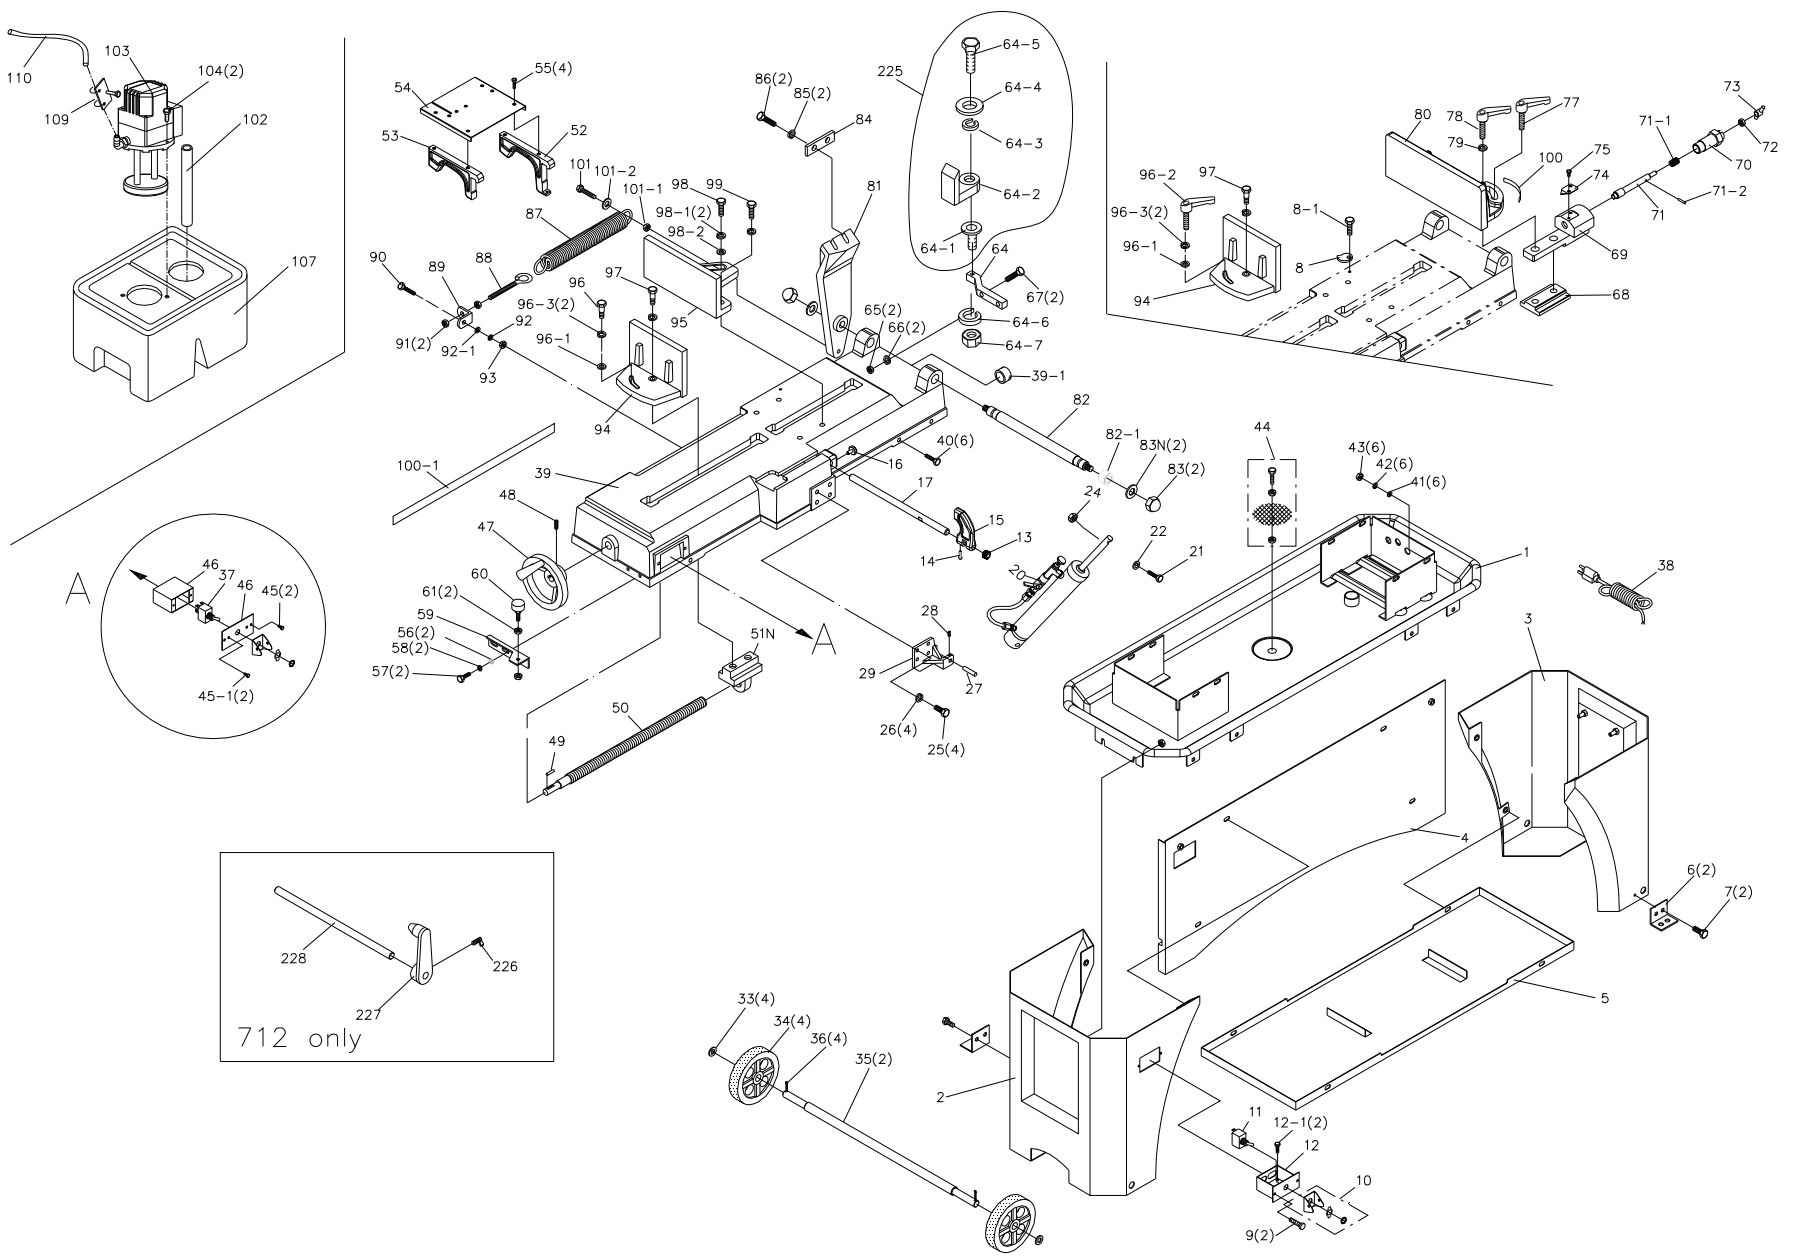

12.1.1 HVBS-712V,-712DV Bed and Stand Assembly – Exploded View

12.1.2 HVBS-712V,-712DV Bow Assembly – Exploded View

12.1.3 HVBS-712V,-712DV – Parts List

Index No	Part No	Description	Size	Qty
1	HVBS712-01	Water Tray		1
2	HVBS712-02	Stand - Left		1
3	HVBS712-03	Stand - Right		1
4	HVBS712-04	Front Plate		1
5	HVBS712-05	Pump Support Plate		1
6	HVBS712-06	Shipping Brace		2
7	TS-0051011	Hex Cap Screw	5/16" x 1/2"	2
8	HVBS712-08	90-Degree Plate		1
8-1	TS-081F032	Phillips Pan Head Machine Screw	1/4" x 1/2"	1
9	HVBS712-09	Pan Head Cross Screw	3/16"x3/8"	2
10	HVBS712-10	Switch Bracket		1
11	HVBS712-11	Toggle Switch		1
	HVBS712-11A	Toggle Switch W/ U Plate Assembly (includes #10)		
12	HVBS712-12	Electrical Box		1
12-1	5711571	Phillips Pan Head Machine Screw	3/16"x1/4"	2
13	HVBS712-13	Knob	Deluxe Model	1
14	HVBS712-14	Plastic Knob	1/4"x1/2" (Deluxe Model)	1
15	HVBS712-15	Stock Stop Block	Deluxe Model	1
16	HVBS712-16	Knob	1/4"x1/2"	1
17	HVBS712-17	Material Stop Rod	Deluxe Model	1
20	HVBS712-18	Oil Hydraulic Cylinder		1
21	TS-1505061	Socket Head Cap Screw	M10x40	1
22	TS-1550071	Flat Washer	M10	1
24	TS-1540071	Nut	M10	1
25	TS-0060051	Hex Cap Screw	3/8"x1"	4
26	TS-0720091	Lock Washer	3/8"	4
27	HVBS712-27	Cylinder Support Shaft		1
28	TS-0267041	Set Screw	1/4"x3/8"	1
29	HVBS712-29	Cylinder Support Bracket		1
33	TS-0680081	Flat Washer *	5/8"	4
34	5518229N	Wheel	8"	4
35	HVBS712-35	Wheel Shaft		2
36	5518231N	Cotter Pin *		4
37	HVBS712-11	Toggle Switch W/ U Plate Assembly		1
38	HVBS7MW-26	Power Cord	18AWGx3C	1
	HVBS7MW-26-1	Power Cord For Motor - Not Shown		
	HVBS7MW-26-2	Power Cord For Pump - Not Shown		
39	HVBS712-39	Bed		1
39-1	HVBS712-39-1	Strain Relief	MG16A-10B	1
40	TS-0051051	Hex Cap Screw	5/16"x1"	5
41	TS-0680031	Flat Washer	5/16"	5
42	TS-0720081	Lock Washer	5/16"	5
43	TS-0561021	Nut	5/16"	5
44	HVBS7MW-29	Filter Assembly		1
45	HVBS7MW-30	Pan Head Cross Screw	3/16"x3/8"	2
45-1	5711571	Phillips Pan Head Machine Screw	3/16"x1/4"	2
46	HVBS712-46	Main Switch Box		1
47	HVBS712-47	Wheel Handle		1
48	TS-0270031	Set Screw	5/16"x3/8"	1
49	HVBS712-49	Round Key	5x20 mm	1
50	HVBS712-50	Lead Screw		1
51N	HVBS7MW-35	Nut Seat		1
52	HVBS712-52	Support B	(Deluxe Model)	1
53	HVBS712-53	Support A	(Deluxe Model)	1
54	HVBS712-54	Support Plate		1
55	TS-0245031	Socket Head Flat Screw *	1/4"x1/2"	4
56	TS-0680031	Flat Washer	5/16"	2
57	TS-0051031	Hex Cap Screw	5/16"x5/8"	2
58	TS-0720081	Lock Washer	5/16"	2
59	HVBS7MW-37	Support Plate		1