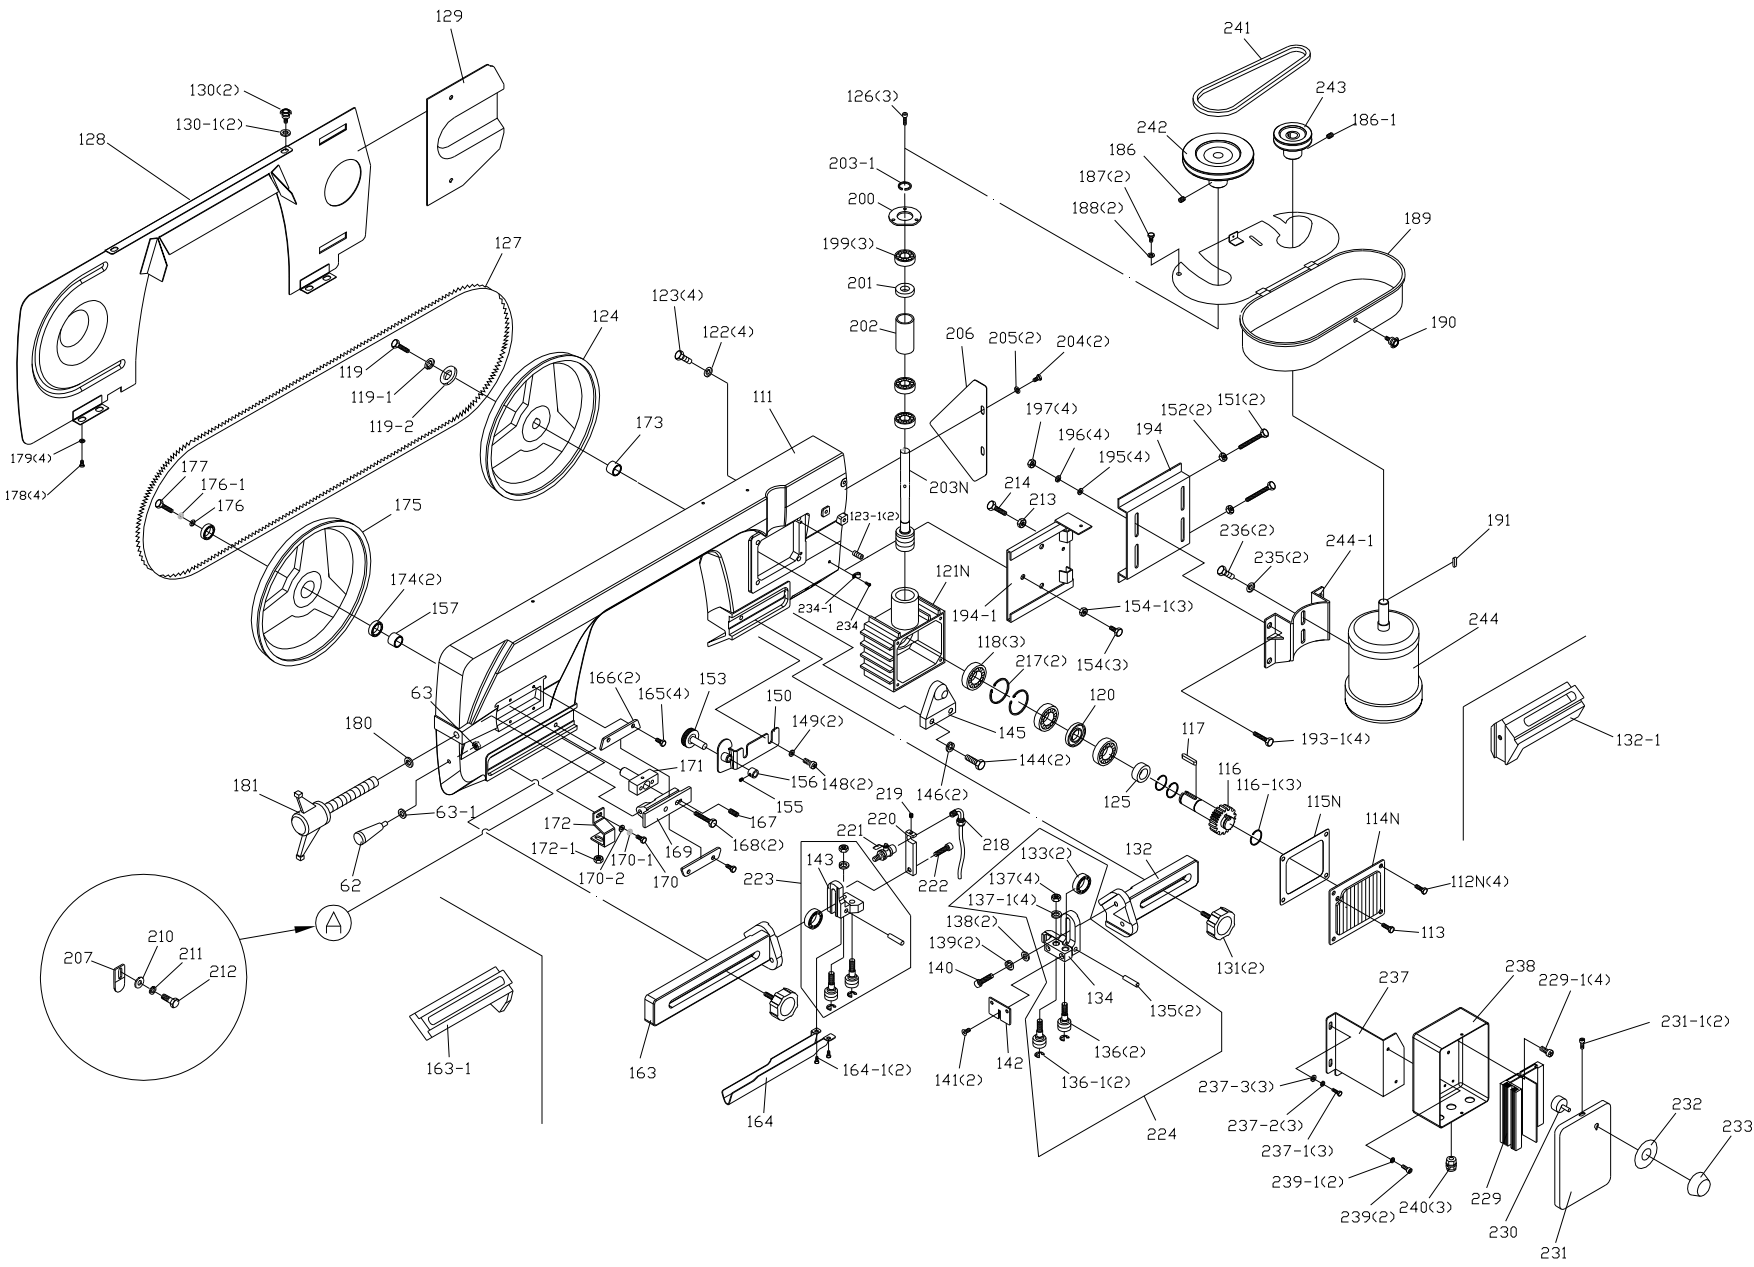

12.1.1 HVBS-712V,-712DV Bed and Stand Assembly – Exploded View

12.1.2 HVBS-712V,-712DV Bow Assembly – Exploded View

12.1.3 HVBS-712V,-712DV – Parts List

Index No	Part No	Description	Size	Qty
1	HVBS712-01	Water Tray		1
2	HVBS712-02	Stand - Left		1
3	HVBS712-03	Stand - Right		1
4	HVBS712-04	Front Plate		1
5	HVBS712-05	Pump Support Plate		1
6	HVBS712-06	Shipping Brace		2
7	TS-0051011	Hex Cap Screw	5/16" x 1/2"	2
8	HVBS712-08	90-Degree Plate		1
8-1	TS-081F032	Phillips Pan Head Machine Screw	1/4" x 1/2"	1
9	HVBS712-09	Pan Head Cross Screw	3/16"x3/8"	2
10	HVBS712-10	Switch Bracket		1
11	HVBS712-11	Toggle Switch		1
	HVBS712-11A	Toggle Switch W/ U Plate Assembly (includes #10)		
12	HVBS712-12	Electrical Box		1
12-1	5711571	Phillips Pan Head Machine Screw	3/16"x1/4"	2
13	HVBS712-13	Knob	Deluxe Model	1
14	HVBS712-14	Plastic Knob	1/4"x1/2" (Deluxe Model)	1
15	HVBS712-15	Stock Stop Block	Deluxe Model	1
16	HVBS712-16	Knob	1/4"x1/2"	1
17	HVBS712-17	Material Stop Rod	Deluxe Model	1
20	HVBS712-18	Oil Hydraulic Cylinder		1
21	TS-1505061	Socket Head Cap Screw	M10x40	1
22	TS-1550071	Flat Washer	M10	1
24	TS-1540071	Nut	M10	1
25	TS-0060051	Hex Cap Screw	3/8"x1"	4
26	TS-0720091	Lock Washer	3/8"	4
27	HVBS712-27	Cylinder Support Shaft		1
28	TS-0267041	Set Screw	1/4"x3/8"	1
29	HVBS712-29	Cylinder Support Bracket		1
33	TS-0680081	Flat Washer *	5/8"	4
34	5518229N	Wheel	8"	4
35	HVBS712-35	Wheel Shaft		2
36	5518231N	Cotter Pin *		4
37	HVBS712-11	Toggle Switch W/ U Plate Assembly		1
38	HVBS7MW-26	Power Cord	18AWGx3C	1
	HVBS7MW-26-1	Power Cord For Motor - Not Shown		
	HVBS7MW-26-2	Power Cord For Pump - Not Shown		
39	HVBS712-39	Bed		1
39-1	HVBS712-39-1	Strain Relief	MG16A-10B	1
40	TS-0051051	Hex Cap Screw	5/16"x1"	5
41	TS-0680031	Flat Washer	5/16"	5
42	TS-0720081	Lock Washer	5/16"	5
43	TS-0561021	Nut	5/16"	5
44	HVBS7MW-29	Filter Assembly		1
45	HVBS7MW-30	Pan Head Cross Screw	3/16"x3/8"	2
45-1	5711571	Phillips Pan Head Machine Screw	3/16"x1/4"	2
46	HVBS712-46	Main Switch Box		1
47	HVBS712-47	Wheel Handle		1
48	TS-0270031	Set Screw	5/16"x3/8"	1
49	HVBS712-49	Round Key	5x20 mm	1
50	HVBS712-50	Lead Screw		1
51N	HVBS7MW-35	Nut Seat		1
52	HVBS712-52	Support B	(Deluxe Model)	1
53	HVBS712-53	Support A	(Deluxe Model)	1
54	HVBS712-54	Support Plate		1
55	TS-0245031	Socket Head Flat Screw *	1/4"x1/2"	4
56	TS-0680031	Flat Washer	5/16"	2
57	TS-0051031	Hex Cap Screw	5/16"x5/8"	2
58	TS-0720081	Lock Washer	5/16"	2
59	HVBS7MW-37	Support Plate		1