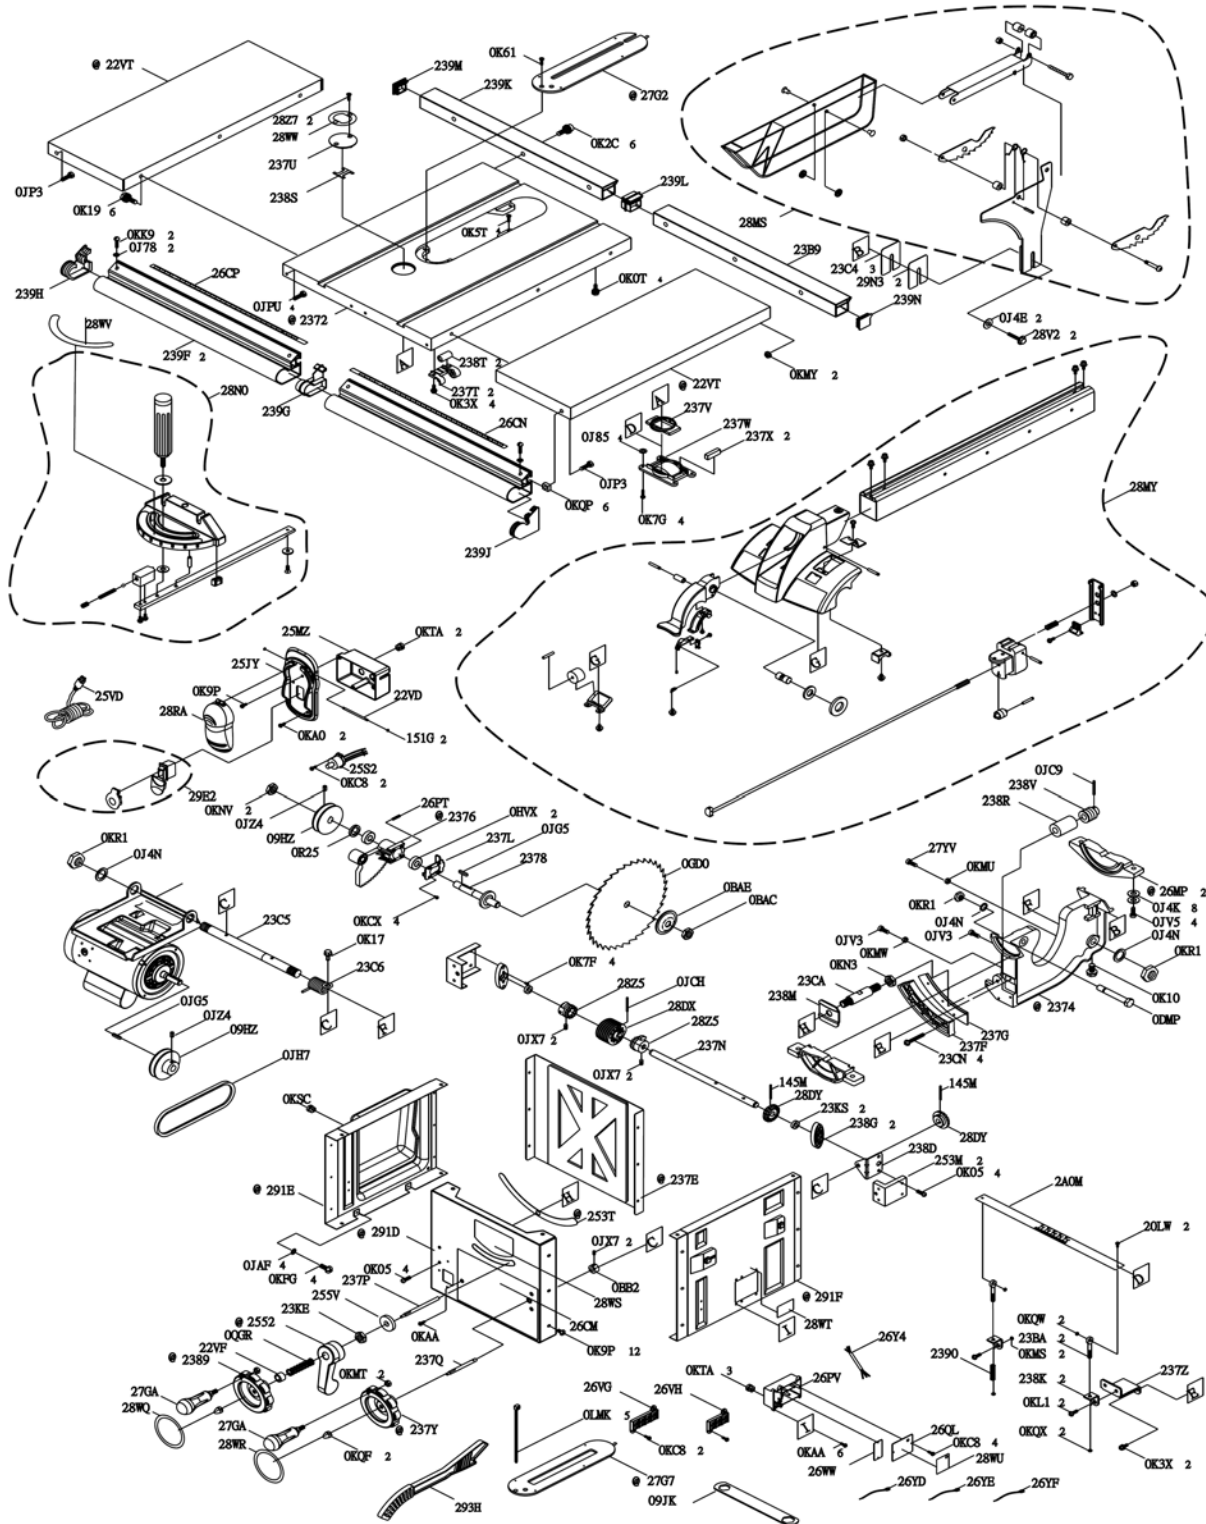

ELECTRIC TOOL PARTS LIST

■ STATIONARY TABLE SAW
Model C 10FL

2005 • 05 • 12
(E1)

PARTS

C10FL

ITEM #	CODE #	DESCRIPTION	NO USED	Remarks
1550	726307	CR. RE.COUNT HD. TAPPING SCREW M4*16-16	2	
2372	726346	TABLE	1	
2374	726347	BODY	1	
2376	726348	HEIGHT LEVER SEAT	1	
2378	726349	CUTTER SHAFT	1	
2379		INSERT	1	
2389	726350	WHEEL	1	
2390	726351	COMPRESSION SPRING	1	
2552	726353	HANDLE	1	
09HZ	726436	SPINDLE PULLEY	2	
09JK	726437	WRENCH HEX.	1	
0BAC	726454	SET NUT	1	
0BAE	726455	ARBOR COLLAR	1	
0BB2	726462	PARRLE RING	2	
0DMP	726465	SPECIAL BOLT	1	
0GD0	311128	BLADE	1	
0HVX	726469	BALL BEARING	2	
0J4K	726480	FLAT WASHER	8	
0J4N	726481	FLAT WASHER	3	
0J69		FLAT WASHER	1	
0J6T	726485	FLAT WASHER	1	
0JAF	726502	EXTERNAL TOOTH LOCK WASHER	4	
0JC9	726506	SPRING PIN	1	
0JCH	726508	SPRING PIN	1	
0JG5	726517	PARALLEL KEY	2	
0JH7	726519	V-BELT	1	
0JP3	726522	HEX. HD. BOLT M8*1.25-12	2	
0JPU	726527	HEX. HD. BOLT M8*1.25-20	4	
0JUB	726530	HEX. SOC. HD. CAP BOLT M5*0.8-12	2	
0JV3	726532	HEX. SOC. HD. CAP BOLT M10*1.5-20	2	
0JV5	726533	HEX. SOC. HD. CAP BOLT M10*1.5-35	4	
0JX7	726534	HEX. SOC. SET SCREW M6*1.0-6	4	
0JZ4	726537	HEX. SOC. SET SCREW M6*1.0-8	2	
0K05	726318	HEX. SOC. TRUSS HD. SCREW M8*1.25-20	8	
0K0T	726317	HEX. HD. SCREW AND WASHER M8*1.25-20	4	
0K10	726316	HEX. HD. SCREW AND WASHER M8*1.25-30	1	
0K17	726321	HEX. HD. SCREW AND WASHER M8*1.25-20	1	
0K19	726315	HEX. HD. SCREW AND WASHER M10X1.5-25	6	
0K2C	726540	HEX.SOCKET HD.CAP SCREWS M8X1.25-16	6	
0K3X	726545	CR.RE. PAN HD. SCREW & WASHER M5X0.8-14	6	
0K4A	726308	CR.RE. PAN HD. SCREW & WASHER M5*0.8-16	2	
0K56	726548	CR. RE. COUNT HD. SCREW M5*0.8-12	4	