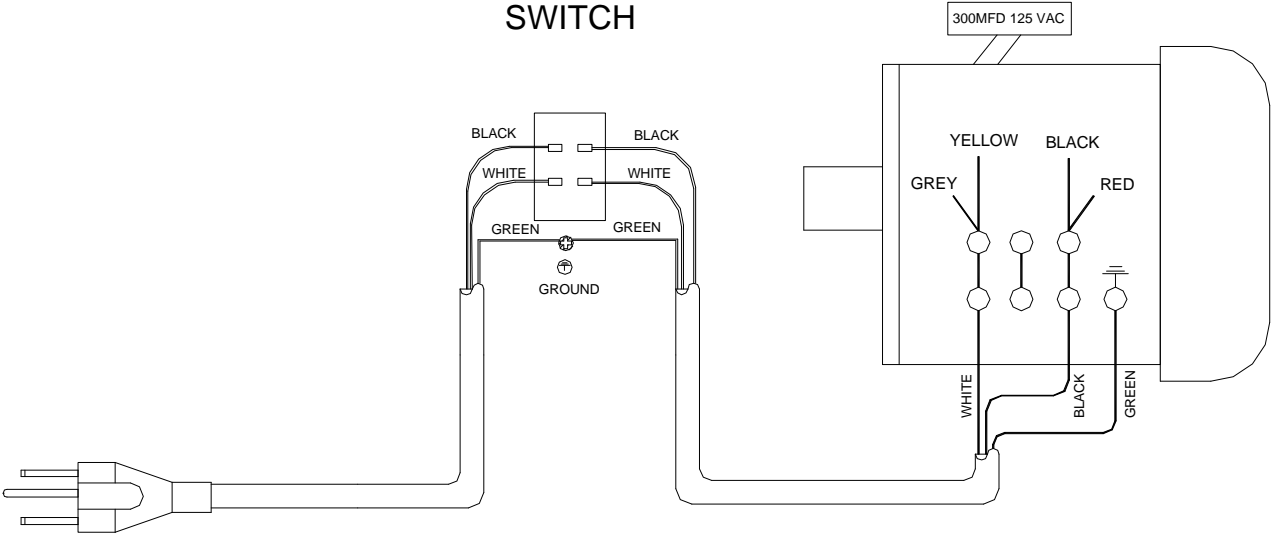

Wiring Diagram

J-4210 ELECTRICAL SCHEMATIC - 115V