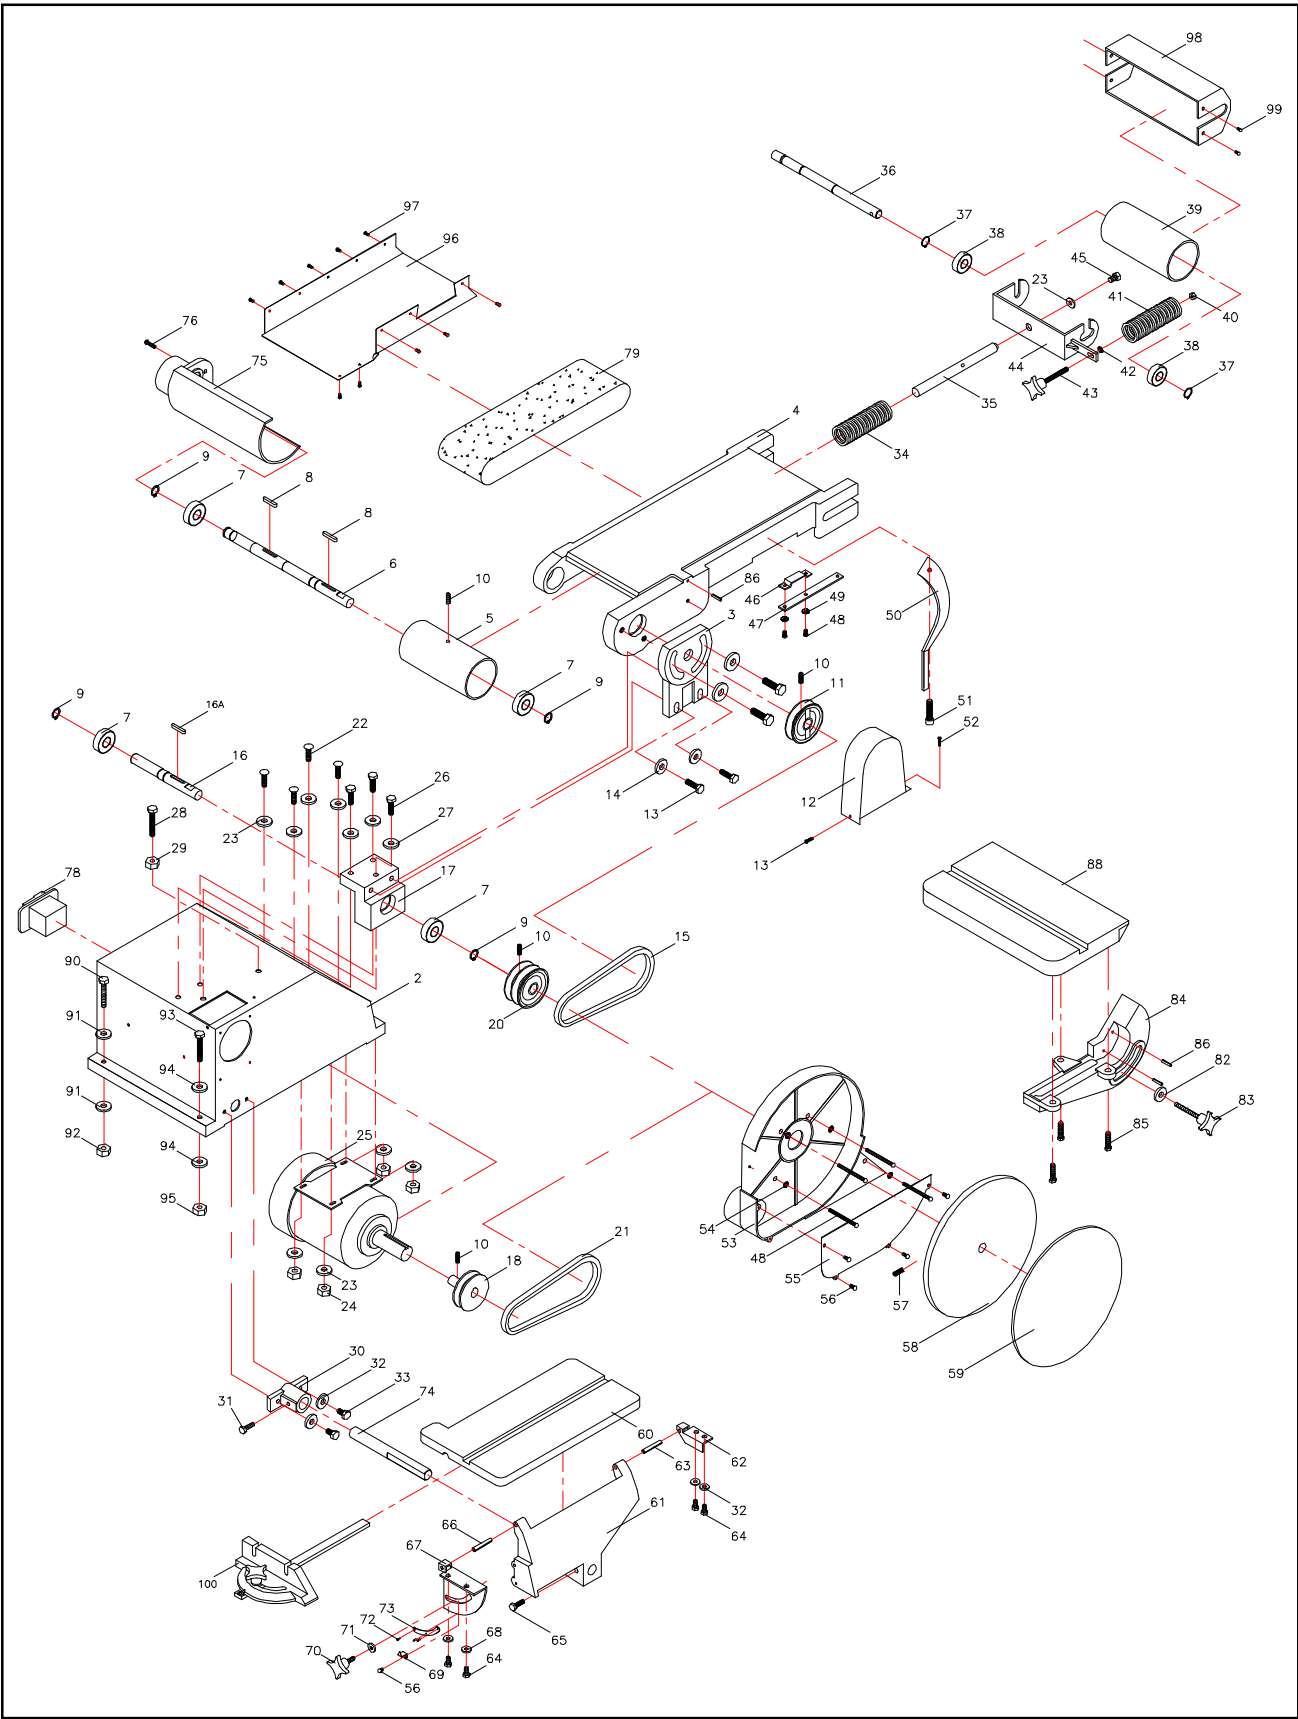

Exploded View – JET Model J-4210 Belt & Disc Sander

Parts Listing – JET Model J-4210 Belt & Disc Sander

Ref. No.	Part Number	Description	Qty	Ref. No.	Part Number	Description	Qty
2	J-5513011	Base	1	57	5513067	Screw, Set (6 X 10 MM)	1
3	J-5513012	Bracket	1	58	5512765	Disk, Aluminum	1
4	J-5513013	Platen	1	59	5513071	Garnet Disk 10": 80 Grit (Standard)	1
5	5513014	Drum, Drive	1			Also available:	
6	5513015	Shaft, Drum Drive	1		5513073	100 Grit	1
7	5513016	Bearing (6203ZZ)	2		5513075	120 Grit	1
8	5513017	Key	1	60	J-5513077	Table, Side	1
8A	5513028	Key	1	61	J-5513078	Support, Table	1
9	5513018	Ring, Retaining (S-17)	2	62	5513079	Bracket, Table Support	1
10	5513019	Screw, Set (1/4 X 3/8)	1	63	5513080	Pin, Spring	1
11	J-5513020	Pulley	1	64	5513081	Screw (1/4 X 3/8)	4
12	J-5513021	Cover, Pulley	1	65	5513082	Screw, Hex (5/16 X 1)	1
13	5513022	Screw (5/16 X 1-1/2)	4	66	5513083	Pin, Spring	1
14	5513023	Washer, Plain (5/16)	4	67	5513084	Bracket, Table Support	1
15	5513024	V-Belt (A-18)	1	68	5513085	Washer, Flat	2
16	5513025	Shaft, Drive Pulley	1	69	5513086	Pointer	1
17	J-5513026	Bracket	1	70	5513087	Knob	1
18	J-5513027	Pulley, Motor	1	71	5513088	Washer	1
20	J-5513029	Pulley, Idler	1	72	5513089	Rivet	3
21	5513030	V-Belt (A-25)	1	73	5513090	Scale	1
22	5513031	Screw (5/16 X 3/4)	4	73A	5513091	Pointer	1
23	5513032	Washer, Flat (5/16)	8	74	5513092	Rod, Table Support	1
24	5513033	Nut, Hex (5/16)	4	75	5513093	Guard, Belt	1
25	5512767	Motor, 1-HP	1	76	5513094	Screw (3/16 X 5/8)	1
26	5513035	Screw, Hex (3/8 X 1)	3	77	5513095	Cover, Sanding Belt*	1
27	5513036	Washer, Flat (3/8)	3	77A	5513096	Screw, Cap*	8
28	5513037	Screw (3/8 X 1-1/2)	1	78	5512766	Switch	1
29	5513038	Nut, Jam	1	79	5051841	Belt, Abrasive(6 x 48) 80 Grit (Standard)	1
30	J-5513039	Bracket, Mounting	1			Also available:	
31	5513040	Screw (5/16 X 1)	1		5512764	100 Grit	1
32	5513041	Washer (1/4)	6		5513103	150 Grit	1
33	5513042	Screw, Hex (1/4 X 3/4)	2	82	5513107	Washer	1
34	5513043	Spring (1/4)	1	83	5513108	Knob (1/4 X 1-1/2)	1
35	5513044	Shaft	1	84	J-5512763	Bracket, Table	1
36	5513045	Shaft, Driven Drum	1	85	5513110	Screw (5/16 X 1-1/2)	3
37	5513046	Ring, Retaining (S-15)	2	86	5513111	Pin (4 X 15)	1
38	5513047	Bearing (6202ZZ)	2	88	J-5513113	Table, Sanding Belt	1
39	5513048	Drum, Driven	1	89	5513114	Wrench*	1
40	5513049	Nut (1/4)	1	90	5513115	Screw, Socket Head	2
41	5513050	Spring	1	91	5513116	Washer, Flat	2
42	5513051	Washer, Flat	1	92	5513117	Nut, Hex	2
43	5513052	Rod, Threaded, Belt Tracking Adjustment	1	93	5513118	Screw, Hex Head	2
44	5513054	Support, Driven Drum	1	94	5513119	Washer, Flat	2
45	5513055	Screw (5/16 X 1/2)	1	95	5513120	Nut, Hex	2
46	5513056	Bracket	1	96	J-5513479	Cover, Belt	1
47	5513057	Bar	1	97	5513480	Screw, Socket Head	8
48	5513058	Screw (3/16 X 1/2)	6	98	J-5514639	Guard, Belt	1
49	5513059	Washer (3/16)	2	99	5514640	Screw	4
50	5513060	Lever, Belt Tension	1	100	5517426	Gauge, Miter	1
51	5513061	Screw (5/16 X 1-1/4)	1		5515308	Head, Complete	1
52	5513062	Screw (3/16 X 3/8)	2				
53	J-5513063	Guard, Disk	1				
54	5513064	Washer, Lock (3/16)	4				
55	5513065	Plate, Cover	1				
56	5513066	Screw (3/16 X ¼)	5				
				* Part not shown.			