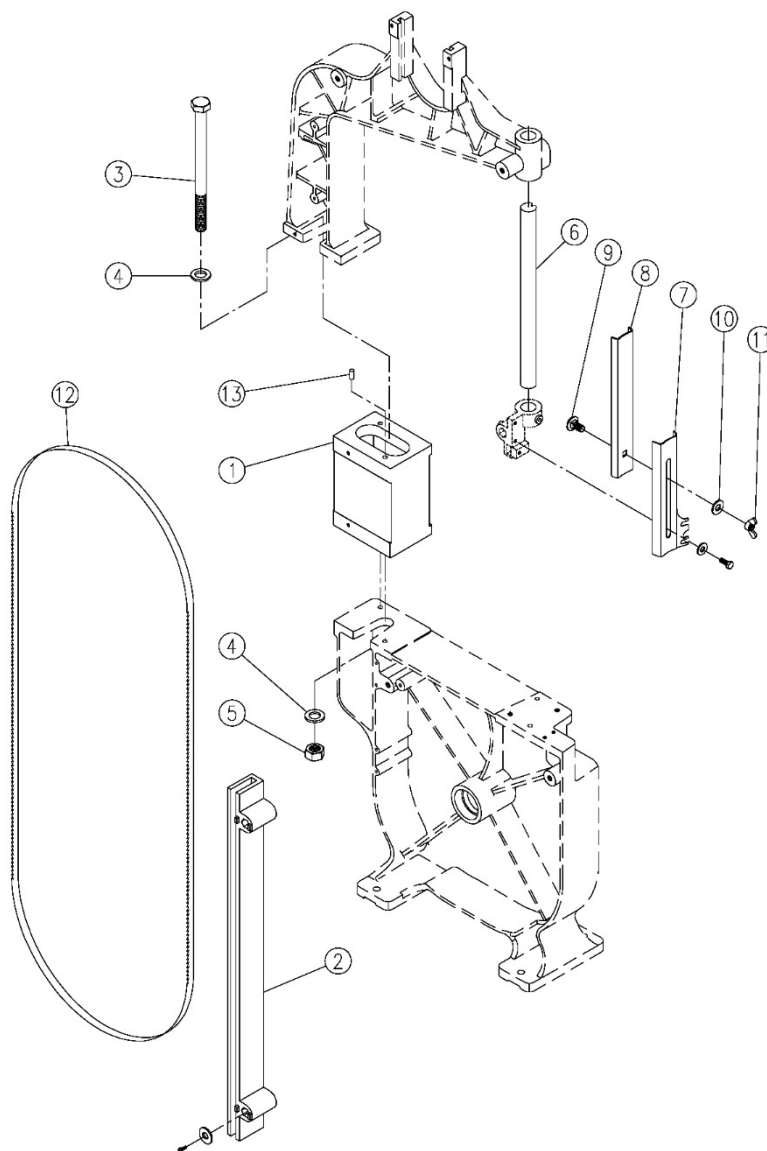

Exploded View and Parts List – 5782181 Optional Riser Block – All Models

Index No	Part No	Description	Size	Qty
.....	5782181G	Riser Block Assembly (includes all items below).....		1
1	J-5784511G	Riser Block.....		1
2	5784521G	Blade Guard.....		1
3	5784551	Hex Head Screw.....	5/8x8-1/2.....	1
4	5784561	Flat Washer.....	5/16.....	1
5	5784571	Hex Nut.....	5/8.....	1
6	5784581	Guide Post.....		1
7	5784591	Upper Wheel Blade Guard.....		1
8	5784611	Blade Guard Extender.....		1
9	5784621	Carriage Bolt.....	M8x16.....	1
10	5511747	Flat Washer.....	M8.....	1
11	5782581	Wing Nut.....	M8.....	1
12	5784641	Saw Blade (Metal Cutting).....	105"x3/8"x14T/in.....	1
.....	5784681	Saw Blade (Wood Cutting).....	105"x3/8"x6T/in.....	1
13	5784651	Pin.....		2