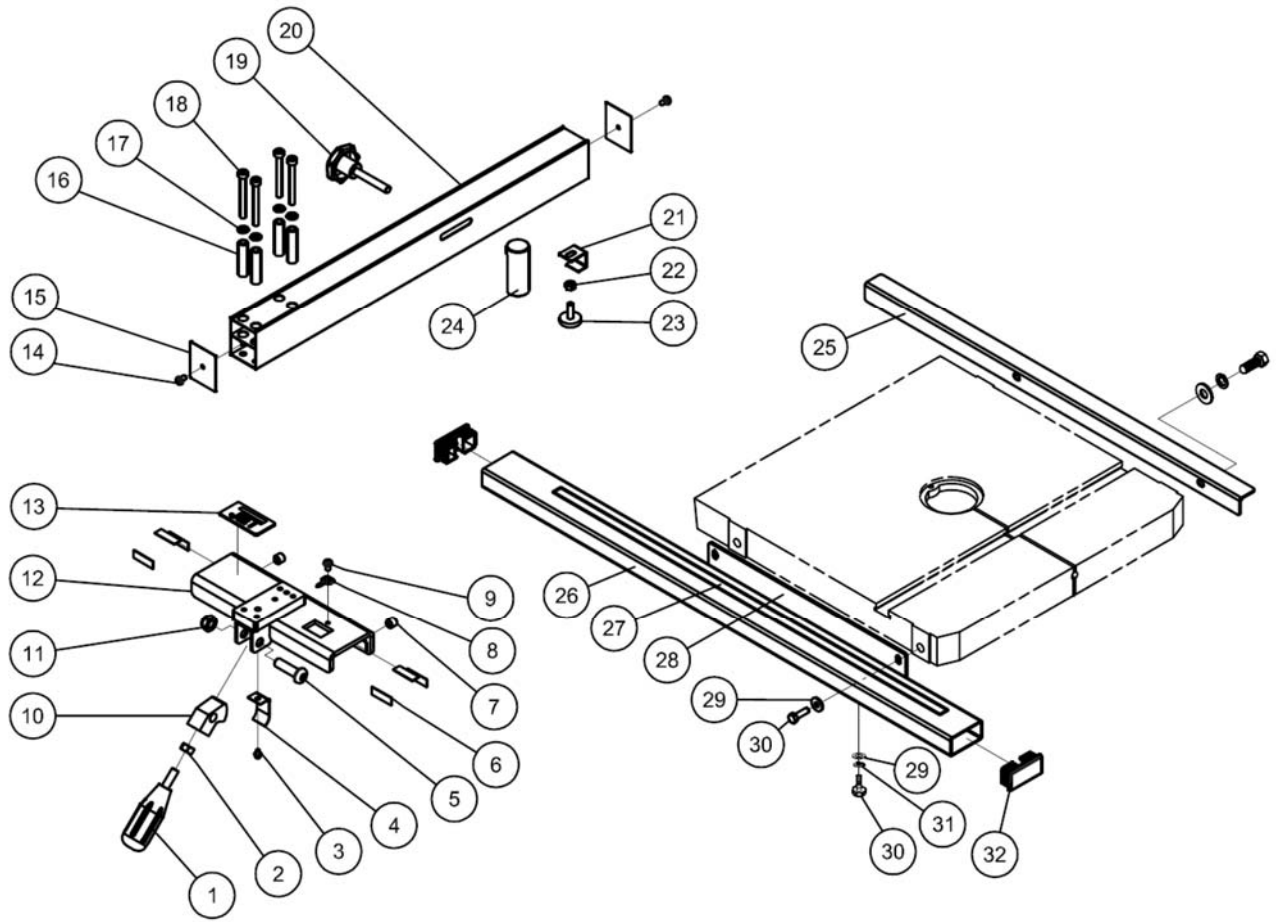

Rip Fence Assembly (Optional Equipment)

Parts List – Rip Fence Assembly (Optional Equipment)

Index No	Part No	Description	Size	Qty
	5782172	Rip Fence Assembly (includes #1-32)		
1	198013	Lock Handle*		1
2	TS-1540061	Hex Nut*	M8	1
3	SG049100	Flanged Hex Cap Screw	M4*6*0.8	1
4	198006	Leaf Spring		1
5	TS-2249402	Socket Head Button Screw	M10*40	1
6	136470-1	Wear Pad	10x28x1 mm	6
7	SS100250	Nylon Set Screw	M10-1.5x10	2
8	198059	Pointer		1
9	TS-2285502	Pan Head Phillips Screw	M5x5	1
10	198004	Fixed Block		1
11	F001755	Lock Nut (Black)	M10	1
12	198140	Fence Body		1
13	JWBS14-F01	JET Plaque	1-3/16 x 2-1/4"	1
14	F011270	Pan Hd Phillips Tap Screw (Black)	#6-20x1/2"	2
15	198015	Fence Cover		2
16	198010	Spacer Bushing	Ø6.5x42.5 mm	4
17	TS-2361061	Spring Washer	M6	4
18	TS-1503121	Socket Head Cap Screw	M6x55L	4
19	100152	Screw Knob		1
20	198144	Aluminum Extrusion Fence	490L x 50H mm	1
21	198142	Rear Hook		1
22	TS-2311061	Hex Nut	M6	1
23	198012	Adjust Screw	M6x20	1
24	198092	Resaw Post*		1
25	8201-27G	Rear Rail		1
26	8201-24G	Guide Rail		1
27	JWBS14-F23	Scale Label	(inches)	1
28	8201-25G	Front Rail		1
29	TS-1550041	Flat Washer*	M6xØ13	7
30	TS-1482041	Hex Cap Screw*	M6x20	7
31	TS-0720071	Lock Washer*	1/4"	5
32	2013-285	End Cap	25x50 mm	2
	JWBS14-HKN	Hardware Package (includes items marked with *)		1