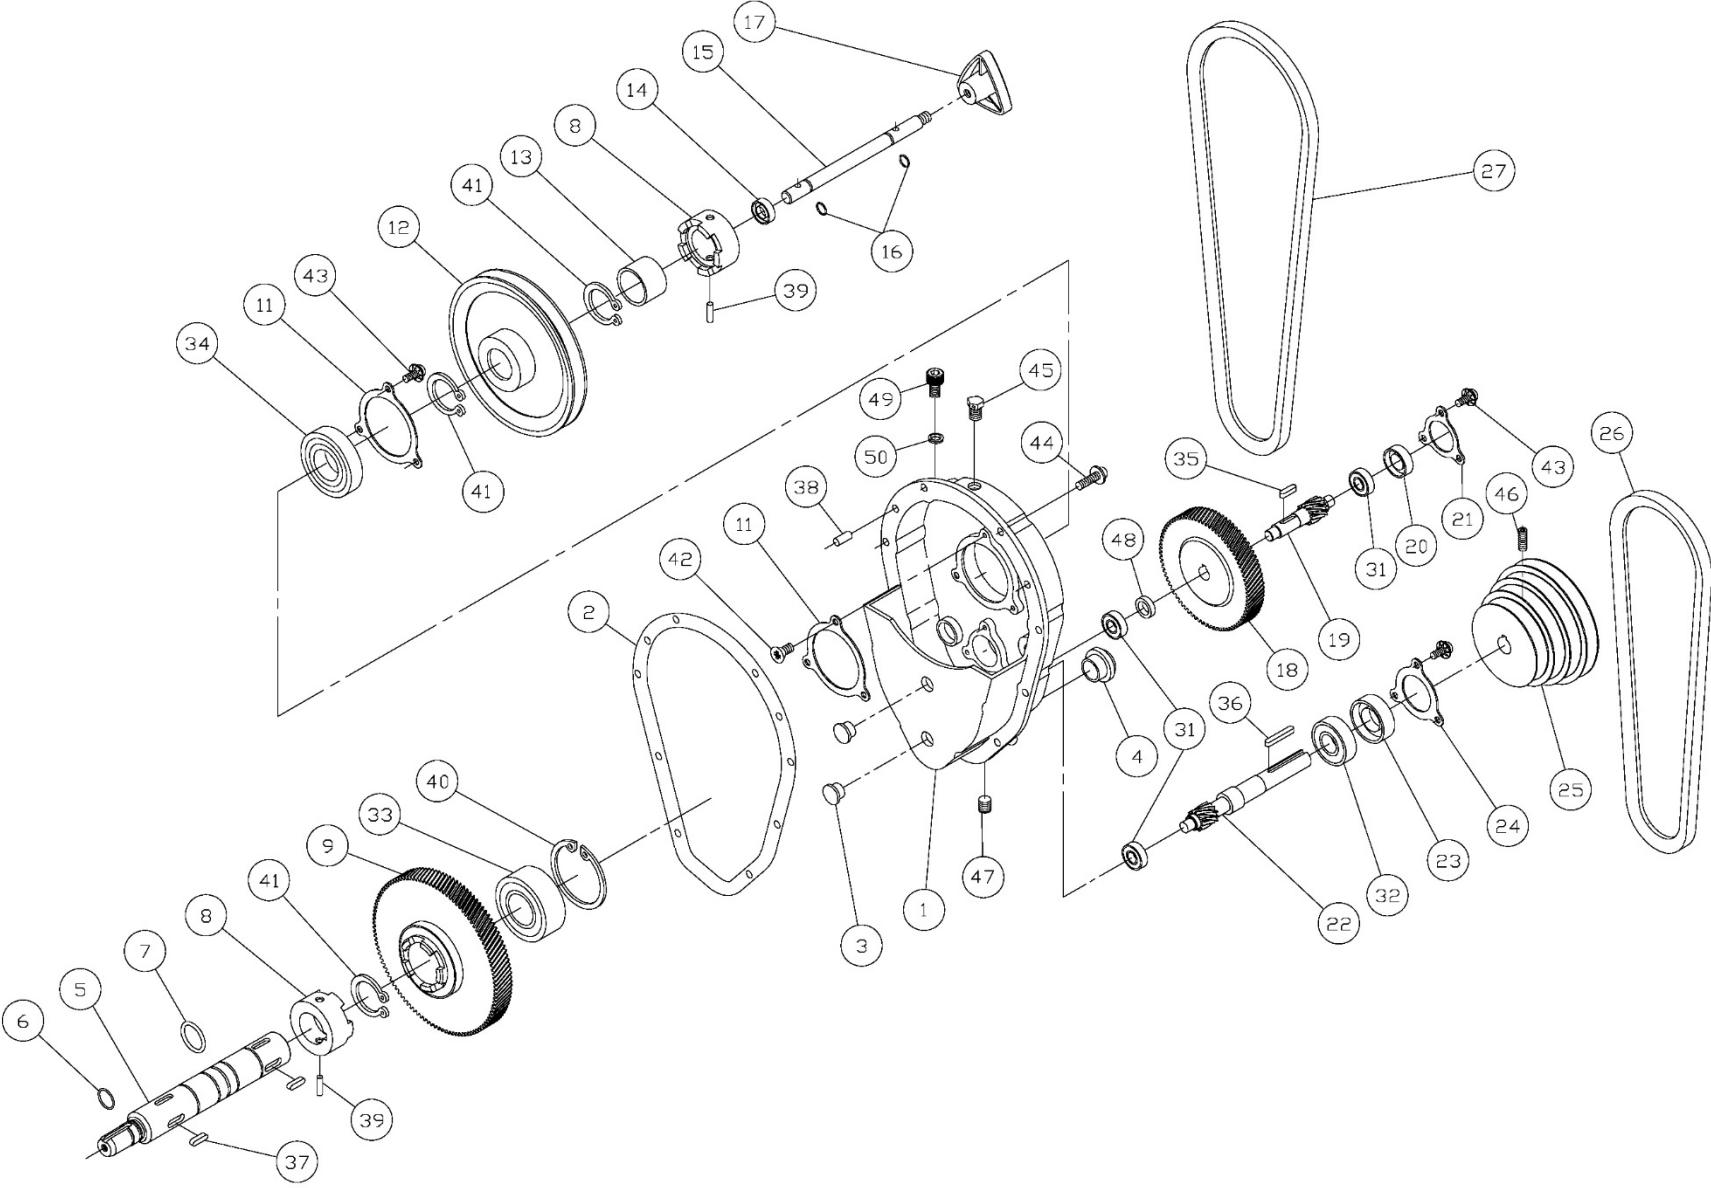

Parts List – Gearbox – Models J-8201 and J-8203

Index No	Part No	Description	Size	Qty
	J8201-GBG	Gearbox Complete (includes all items below, except #26 and 27)		
1	J-5783831G	Housing Gearbox		1
2	5513791	Packing		1
3	5783861	Plug		2
4	5783911	Oil Level Glass		1
5	5783181	Shaft		1
6	5784696	O-Ring	P15	1
7	5784697	O-Ring	P24	1
8	5784061	Clutch Dog		2
9	5783921	Gear		1
11	5513800	Bearing Cover		2
12	5784111	Pulley		1
13	5784121	Bushing		1
14	5784051	Oil Seal		1
15	5784081	Clutch Shaft		1
16	5513805	O-Ring	P9	2
17	5784091	Knob		1
18	5783981	Gear		1
19	5783951	Shaft (with gear)		1
20	5783871	Oil Seal	30x7	1
21	5784141	Bearing Cover		1
22	5783991	Shaft (with gear)		1
23	5783881	Oil Seal	17x40x7	1
24	5784151	Bearing Cover		1
25	5784181	Gear Box Pulley		1
26	5784221	V-Belt	A34	1
27	5784211	V-Belt	A51	1
31	9100441	Ball Bearing	6200LLU	3
32	5783851	Ball Bearing	6203LLU	1
33	5783931	Ball Bearing	3206ZZ	1
34	5629151	Ball Bearing	6206LLU	1
35	5783961	Key	5x5x18	1
36	5784011	Key	5x5x40	1
37	5784031	Key	7x7x20	2
38	5513824	Parallel Pin	5x20	2
39	5784071	Roll Pin	5x30	2
40	5783941	Internal Snap Pin	R62	1
41	5784041	Retaining Ring	S30	3
42	5513828	Countersunk Head Bolt	M5x10	3
43	5511817	Pan Head Screw	M5x8	9
44	5784171	Pan Head Screw	M6x16	8
45	5784698	Hex Cap Screw w/ Air Drain	M8x12	1
46	5783331	Set Screw	M6x10	2
47	5513833	Drain Plug	1/8x28PT	1
48	5784699	Bushing		1
49	5513831	Socket Head Cap Screw	M10x8	1
50	5513805	O-Ring	P9	1
51	144016	Spacer		1