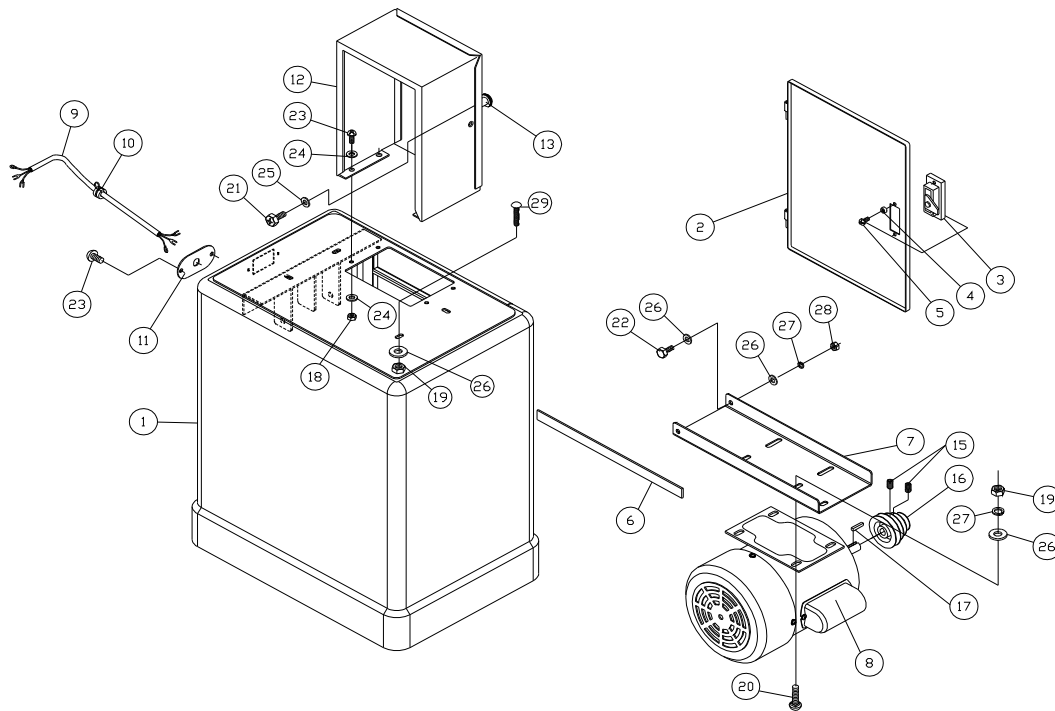

Exploded View and Parts List – Base – Models J-8201 and J-8203

Index No	Part No	Description	Size	Qty
1	J-5513834G	Closed Stand		1
	J-5507565G	Closed Stand Assembly w/o Motor		1
2	J-5513835G	Door		1
3	5513836	Lock		1
4	5513837	Washer		1
5	5513838	Pan Head Bolt	M4x5	2
	5513858	Lock Assembly (includes #3,4 and 5)		1
6	5513839	Pad		2
7	J-5513861G	Motor Bracket		1
8	J-5784391	Motor	115/230V, 1Ph	1
	J-5784411	Motor	230/460V, 3Ph	1
9	IM148004	Motor Cord	1Ph	1
	IM148005	Motor Cord	3Ph 600V	1
10	5513842	Strain Relief	6N-4,1PH	2
	998630	Strain Relief	7P-2,3PH	2
11	5784281	Strain Relief Plate	1PH	1
	612156	Strain Relief Plate	3PH	1
12	J-5513845G	Pulley Cover		1
13	5513846	Knob		1
15	TS-1523011	Set Screw	M6x6	2
16	5784682	Pulley		1
17	5513859	Key	5x5x40	1
18	TS-1540031	Hex Nut	M5	4
19	TS-2311081	Hex Nut	M8	5
20	5513849	Carriage Bolt	M8x16	4
21	5784331	Hex Head Bolt	M6x12	1
22	TS-1490041	Hex Head Bolt	M8x25	2
23	5782761	Pan Head Bolt	M5x12	6
24	TS-1550031	Flat Washer	M5	8
25	5511747	Flat Washer	M6	1
26	TS-1550061	Flat Washer	M8	9
27	5511752	Lock Washer	M8	6
28	TS-1541031	Nylon Nut	M8	2
29	5784683	Carriage Bolt	M8x50	1