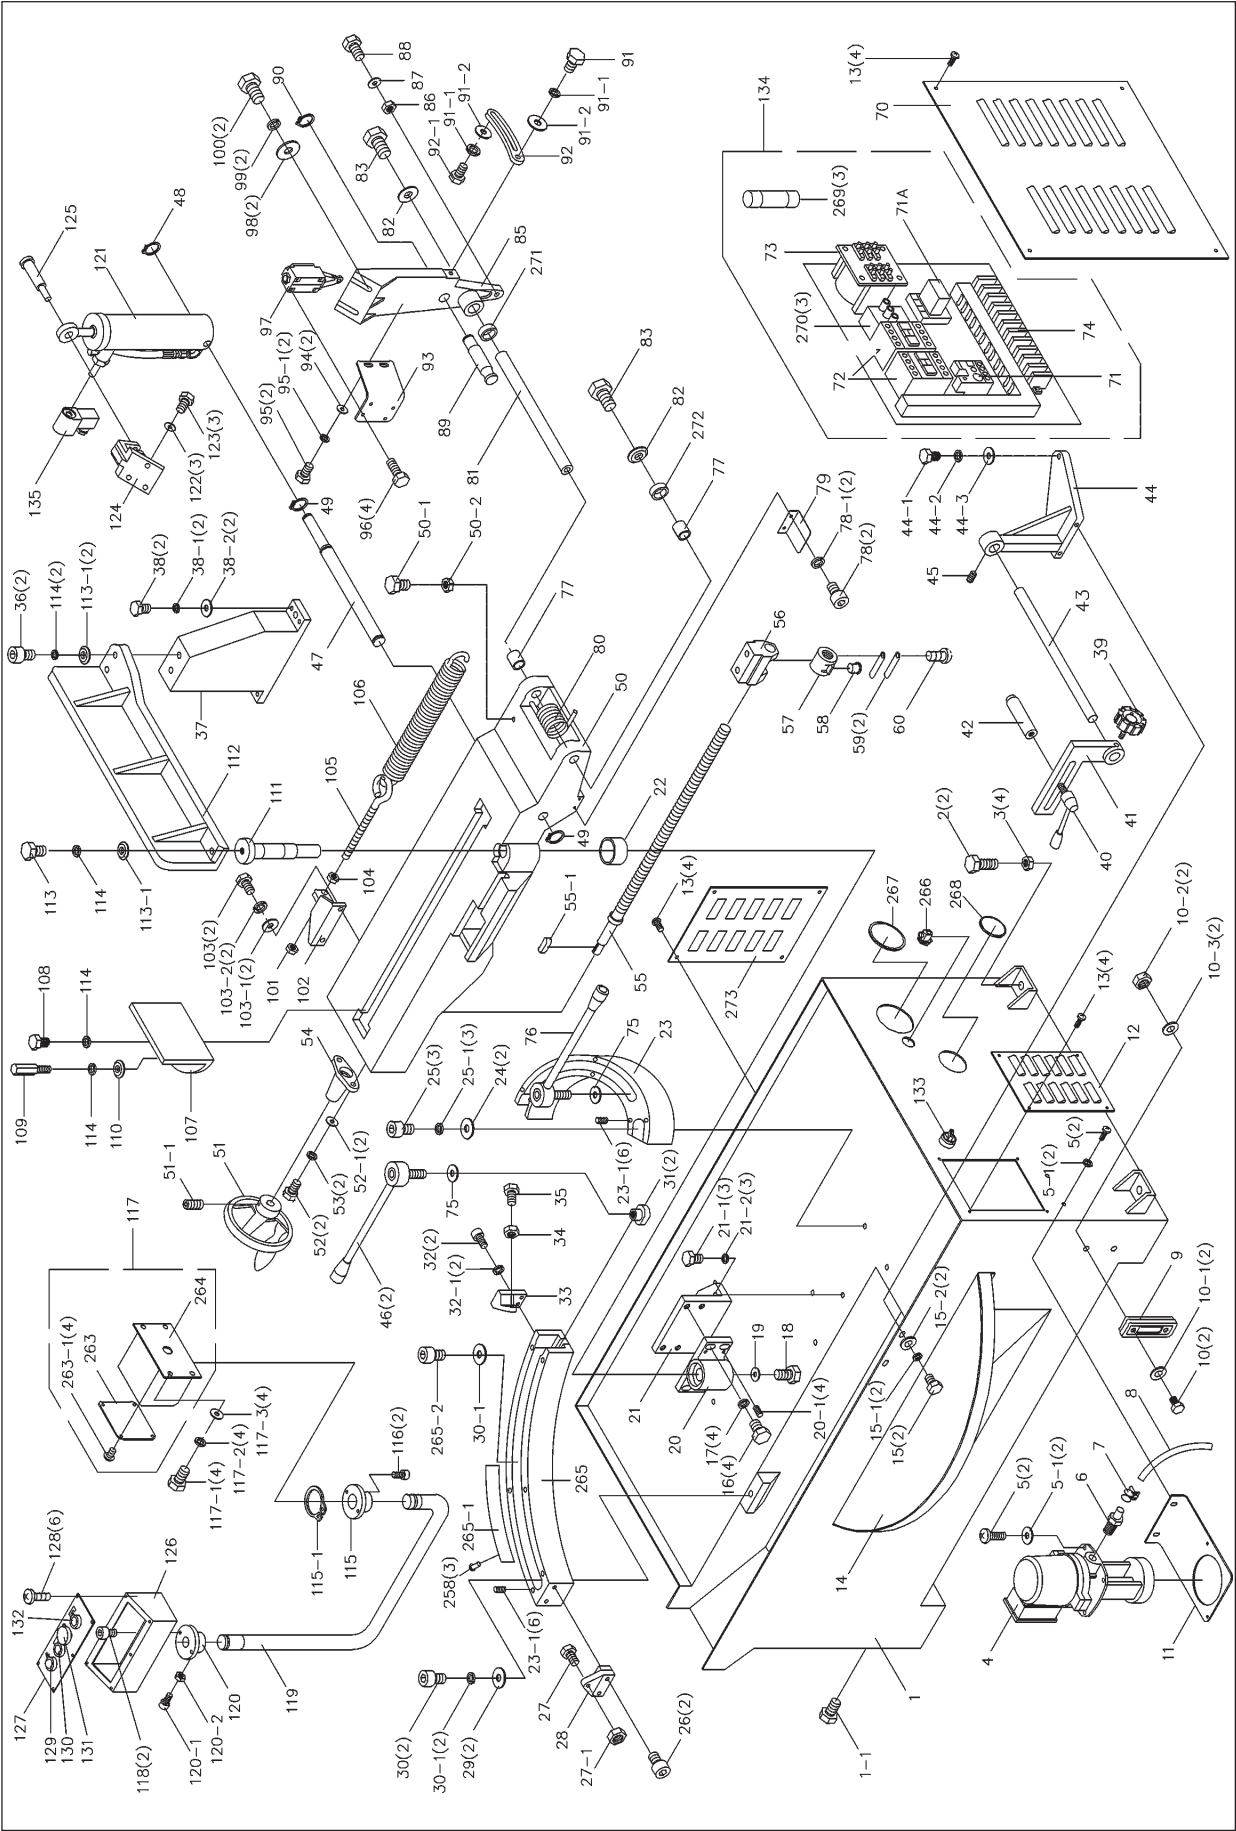

# Exploded View - Model J-7020M/J-7040M Miter Cut-off Saw Base

# Exploded View - Model J-7020M/J-7040M Miter Cut-off Saw Head