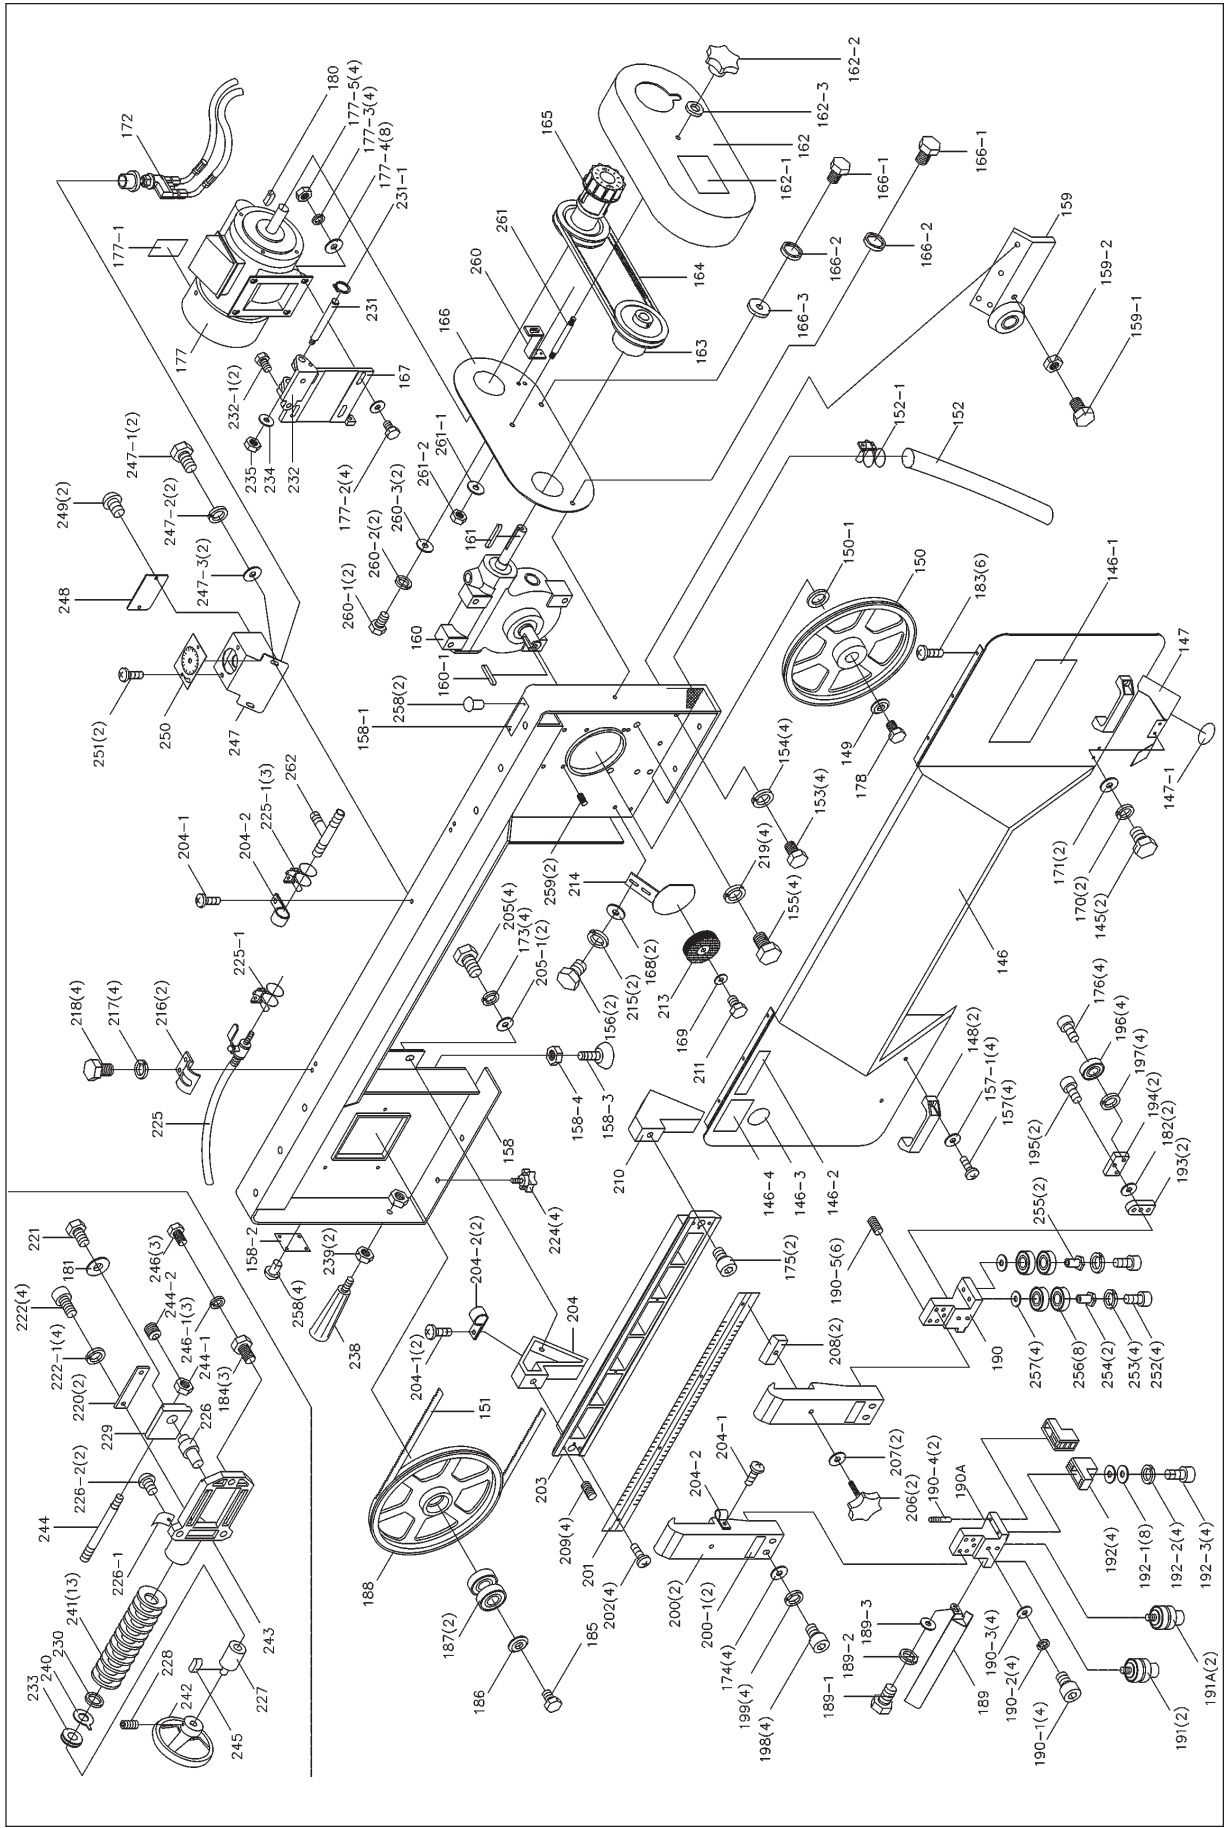

Exploded View - Model J-7020M/J-7040M Miter Cut-off Saw Head

Parts List - Model J-7020M/J-7040M Miter Cut-off Saw Head