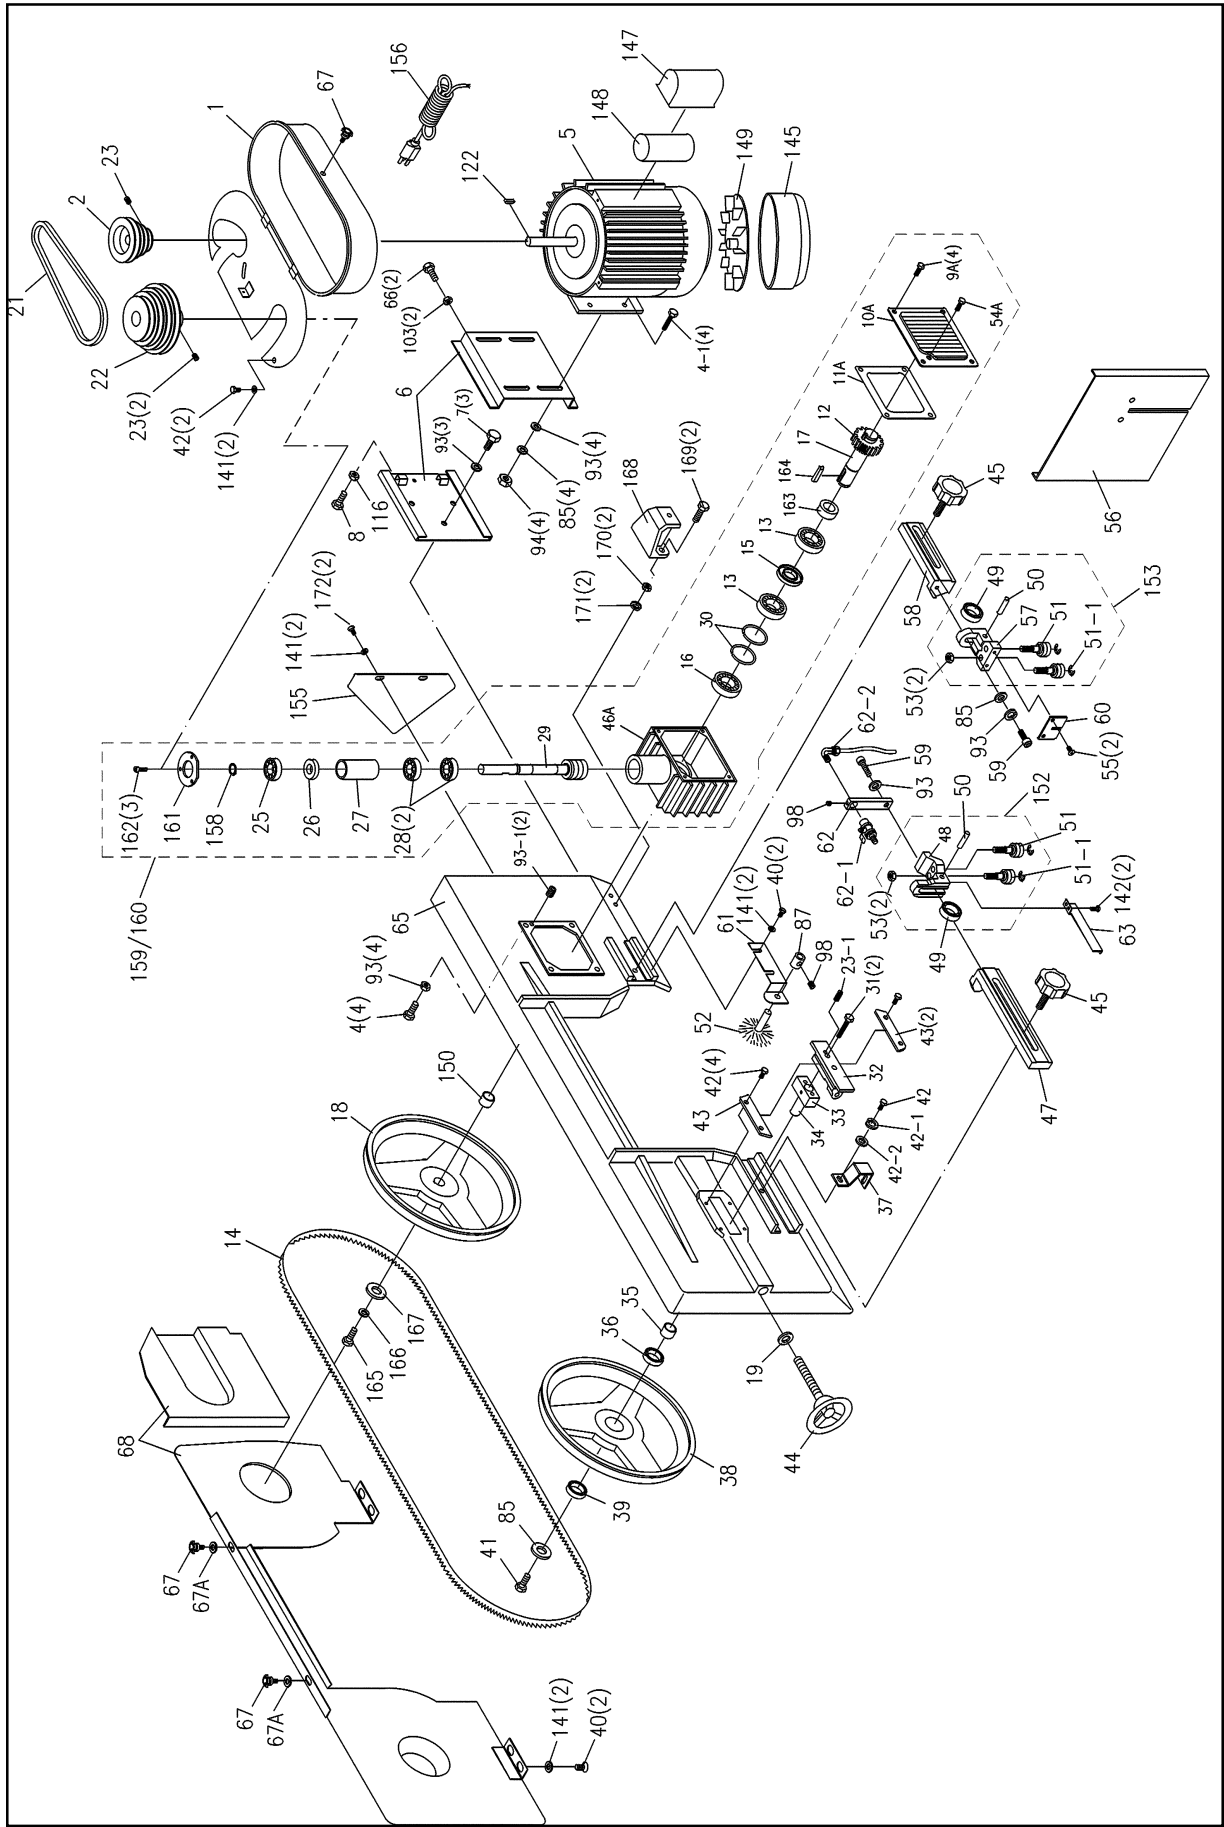

Exploded View - Saw Head

Parts List - Saw Head

Ref. no.	Part.no.	Description	Qty.
1	J-5710011	Pulley cover	1
2	5710021	Motor pulley	1
4-1	5710041	HH screw 5/16X1	8
5	J-5710051	Motor 3/4 HP 115V 1PH	1
6	J-5710061	Motor mount plate assy.	1
7	5710071	HH screw 5/16x5/8	3
8	5710081	HH screw 5/16x1-1/4	1
9A	5710091	Tapping screw 6mmx20	4
10A	J-5710111	Gearbox cover	1
11A	5710121	Gearbox gasket	1
12	5710131	Trnsmsion gear 20mm bore	1
12	5711921	Trnsmsion gear 25mm bore	1
13	5710141	Ball bearing 6005	2
14		Saw Blade:	
	5632141	3/4 X .035 X 93" 8 TPI	
	5632151	3/4 X .035 X 93" 8 T STND	1
	5632161	3/4 X .035 X 93" 14 TPI	
	HVBS7MW-82	3/4 X .035 X 93" 5/8T Bi-Metal	
15	5710161	Oil seal 20.42.7	1
	5711881	Oil seal 25.47.7	
16	5635271	Ball bearing 6004Z	1
	5680391	Ball bearing 6005Z	
17	5710181	Trnsmsion Shaft - 5/8 bore	1
	5711931	Trnsmsion Shaft - 7/8 bore	
18	5710191	Blade whl rear 20mm bore	1
	5711831	Blade whl rear 25mm bore	
19	5710211	Washer 3/8	1
21	5710231	Belt 3V-270	1
22	5710241	Worm pulley	1
23	5710251	Set screw 5/16x3/8	3
23-1	5517501	Set screw 5/16x3/4	1
25	9100451	Ball bearing 6003	1
26	5710281	Oil seal 17.35.7	1
27	5710291	Bearing bushing	1
28	5710311	Ball bearing 6003	2
29	5710321	Worm gear shaft	1
30	5710331	Snap ring 42mm	2
30	5711871	Snap ring 47mm	
31	9052181	HH screw 5/16x1-1/2	2
32	5710351	Blade tension sliding plate	1
33	5710361	Sliding plate draw block	1
34	5710371	Blade wheel shaft - front	1
35	5710381	Bearing bushing	1
36	9100331	Ball bearing 6203	1
37	5710411	Switch actuator	1
38	5710421	Blade wheel - front	1
39	9100331	Ball bearing 6203	1
40	5710441	Phillips screw 1/4x1/2	6
41	5710451	HH screw 5/16x3/4	1
42	5710461	HH screw 1/4x1/2	7
42-1	5517502	Spring washer 1/4	1
42-2	5517503	Washer 1/4	1
43	5710471	Blade tension sliding guides	2
44	5710481	Blade tension adj. knob	1
45	5630601	Knob	2
46A	J-5710511	Transmission gearbox 42mm	1
	J-5711861	Transmission gearbox 47mm	
47	5710521	Adjustable bracket bar - front	1
48	5710531	Blade adjustable seat - front	1
49	5632831	Ball bearing 608ZZ	2