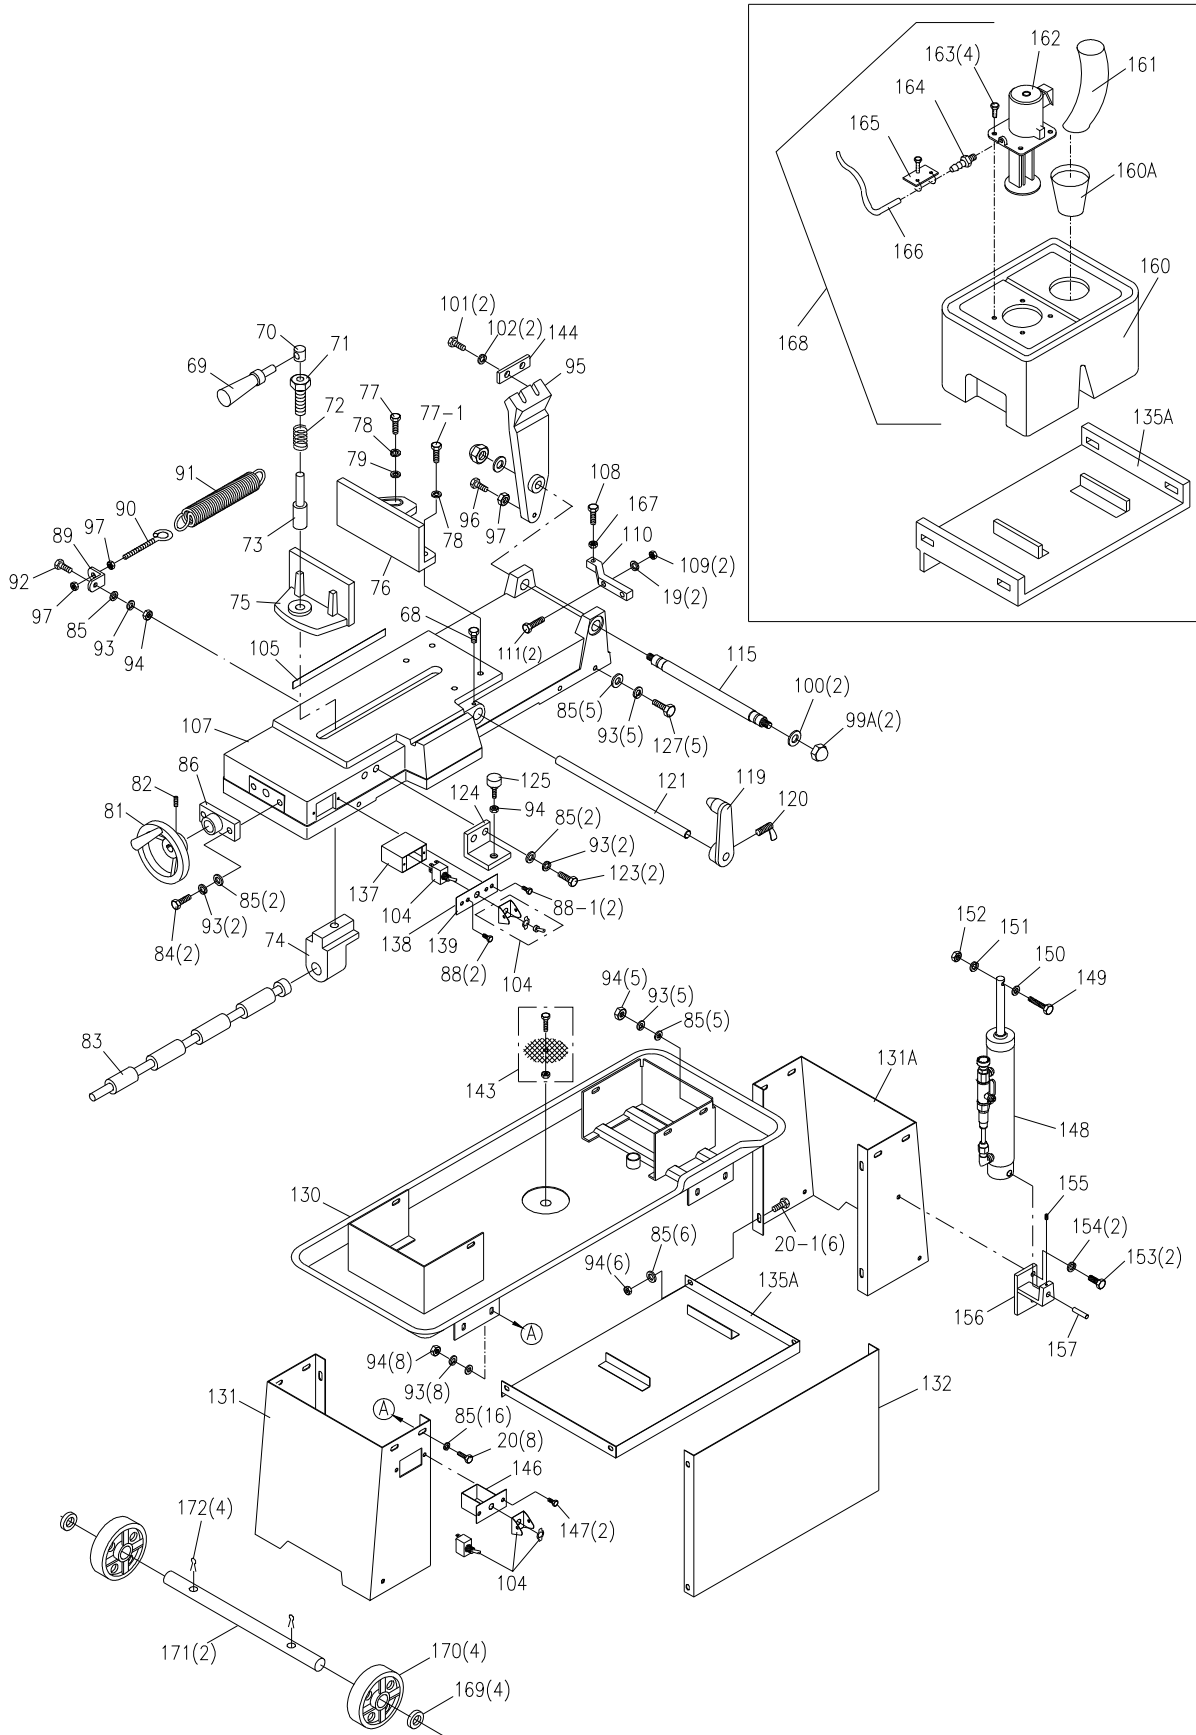

Exploded View - Saw Base

Parts List - Saw Base

Ref. no.	Part no.	Description	Qty.	Ref. no.	Part no.	Description	Qty.
19	5710211	Spring washer 3/8	2	121	5711341	Stock stop rod	1
20	5710221	HH screw 5/16x3/4	8	123	5517530	HH screw 5/16x3/4	2
20-1	5517520	HH screw 5/16x1/2	7	124	5711371	Horizontal stop screw support	1
68	5517521	Set screw 5/16x3/8	1	125	5711381	Horizontal stop screw	1
70	5710771	Nut	1	127	5517531	HH screw 5/16x1	5
71	5710781	Vise screw	1	130	J-5711441	Trough	1
72	5710791	Spring	1	131	J-5711451	Floor stand, left	1
73	5710811	Vise thrust shaft	1	131A	J-5711451R	Floor stand, right	1
74	5710821	Nut seat	1	132	J-5711461	Skirt	1
75	J-5710831	Vice jaw movable	1	135A	J-5711491	Shelf	1
76	J-5710841	Vice jaw stationary	1	137	5711521	Enclosure	1
77	5710851	HH screw 1/2x1-1/2	1	138	5711531	Gasket	1
77-1	5517522	HH screw 1/2x1-1/4	1	139	5711541	Cover plate	1
78	5628371	Spring washer 1/2	2	143	5711261	Screen	1
79	5507523	Washer 1/2	1	144	5711961	Spacer	1
81	5710891	Handle wheel 13mm	1	161	5711941	Drain hose	1
	5711781	Handle wheel 15mm		146	5711971	Switch box	1
82	5710911	Set screw 5/16x3/8	1	147	5711981	Round head screw 3/16x3/8	2
83	5710921	Lead screw - 13mm	1	148	5517535	Cylinder	1
83	5711791	Lead screw - 15mm		149	5517536	Hex. soc. screw M10x40	1
84	5710931	HH screw 5/16x1	2	150	5517537	Washer 3/8	1
85	5710941	Washer 5/16	31	151	5517538	Spring washer 3/8	1
86	J-5710951	Lead screw seat	1	152	5517539	Nut M10	1
88	5517523	RH Ph. Screw 3/16x1/4	2	153	5517540	HH screw 3/8x1	2
88-1	5517524	RH Ph. Screw 3/16x3/8	2	154	5517541	Spring washer 3/8	2
89	5710981	Spring handle mount - rear	1	155	5517542	Set screw	1
90	5710991	Spring adjustable rod	1	156	5517543	Bottom support	1
91	5711011	Spring	1	157	5517544	Support rod	1
92	5711411	HH screw 5/16x1-1/4	1	160	5042291	Modular box (gray)	1
93	5711031	Spring washer 5/16	23		HVBS7MW-66N	Coolant tank (blue)	1
94	5711041	Nut 5/16	21	160A	5711452	Plastic funnel	1
95	J-5711051	Pivot arm - 5/8 bore	1	162	J-5042281	Coolant pump 120V/240V submersible - for machines with serial numbers 02125948 and lower	1
	J-5711751	Pivot arm - 7/8 bore			HBS916W	CP Coolant pump 120V/240V not submersible - for machines with serial numbers 02125949 and higher	1
96	5517525	HH screw 3/8x1 3/4	1	163	5517532	HH. screw 1/4x1/2	4
97	5517526	Nut 3/8	3	164	5517533	Hose fitting	1
99A	5517527	Fiber hex. nut 1/2	2	165	5517534	Hose Clamp 13mm	1
100	5711111	Washer 1/2	2	166	9307291	Hose	1
101	5711061	HH screw 3/8x1-1/2	2	167	5517528	Jam nut 3/8	1
102	5711131	Spring Washer 3/8	2	168	5635500	Wet kit	2
104	J-5711151	Power switch Assembly	2	169	5518228N	Flat Washer 23.8 x 13.3 x 2.7mm	4
105	5711161	Angle scale	1	170	5518229N	Wheel 8" (s/n 11122829 and higher)	4
107	J-5711181	Table - 5/8 bore	1	171	5518230N	Wheel shaft (s/n 11122829 and higher)	2
	J-5711761	Table - 7/8 bore		172	5518231N	Cotter pin	4
108	5711191	HH screw 3/8x1	2		J3410-WA	Wheel Assembly (#169-172) (s/n 11122829 and higher)	1
109	9056991	Nut 3/8x7x14	2				
110	5711221	90 degree support	1				
111	5517529	HH screw 3/8x1-3/4	2				
115	5711271	Support shaft -5/8	1				
	5711771	Support shaft - 7/8					
119	5711321	Stock stop	1				
120	5711331	Thumb screw	1