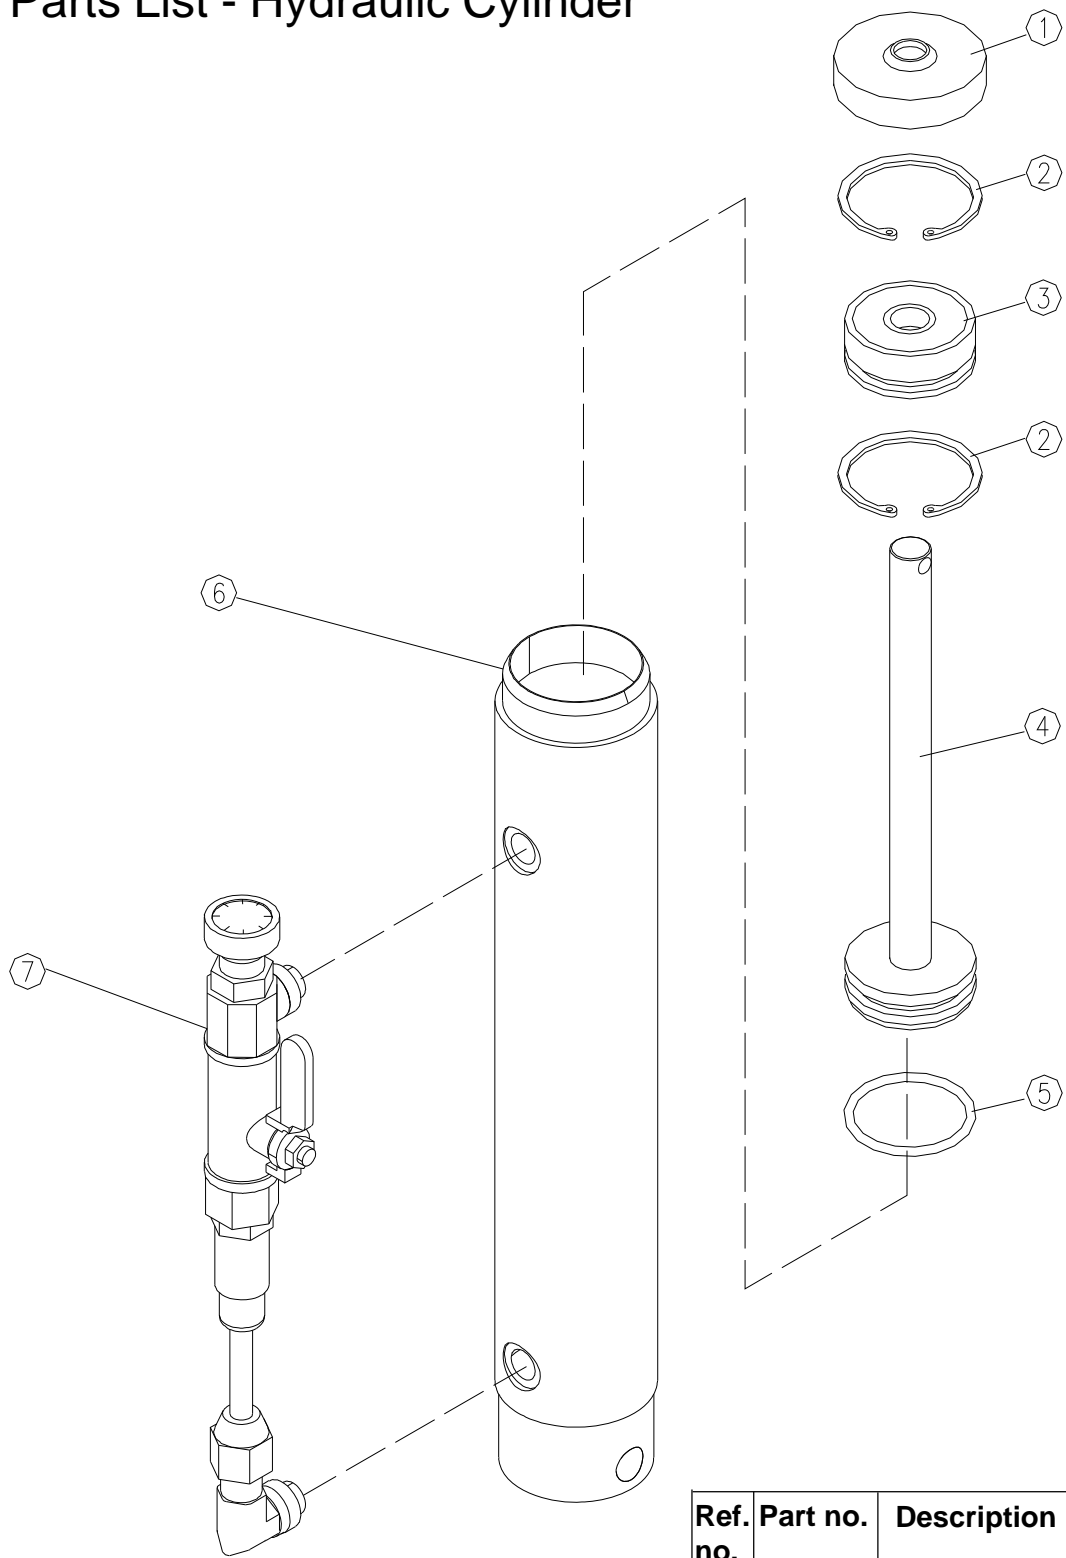

Parts List - Hydraulic Cylinder

30

Ref. no.	Part no.	Description	Qty.
1	5517547	Dust cover	1
2	5517548	Retaining ring	2
3	5517549	Oil-seal	1
4	5517550	Oil-piston	1
5	5517551	O-ring	1
6	5517552	Cylinder body	1
7	5517553	Oil pressure regulator	1
8	5517554	Oil duct	1