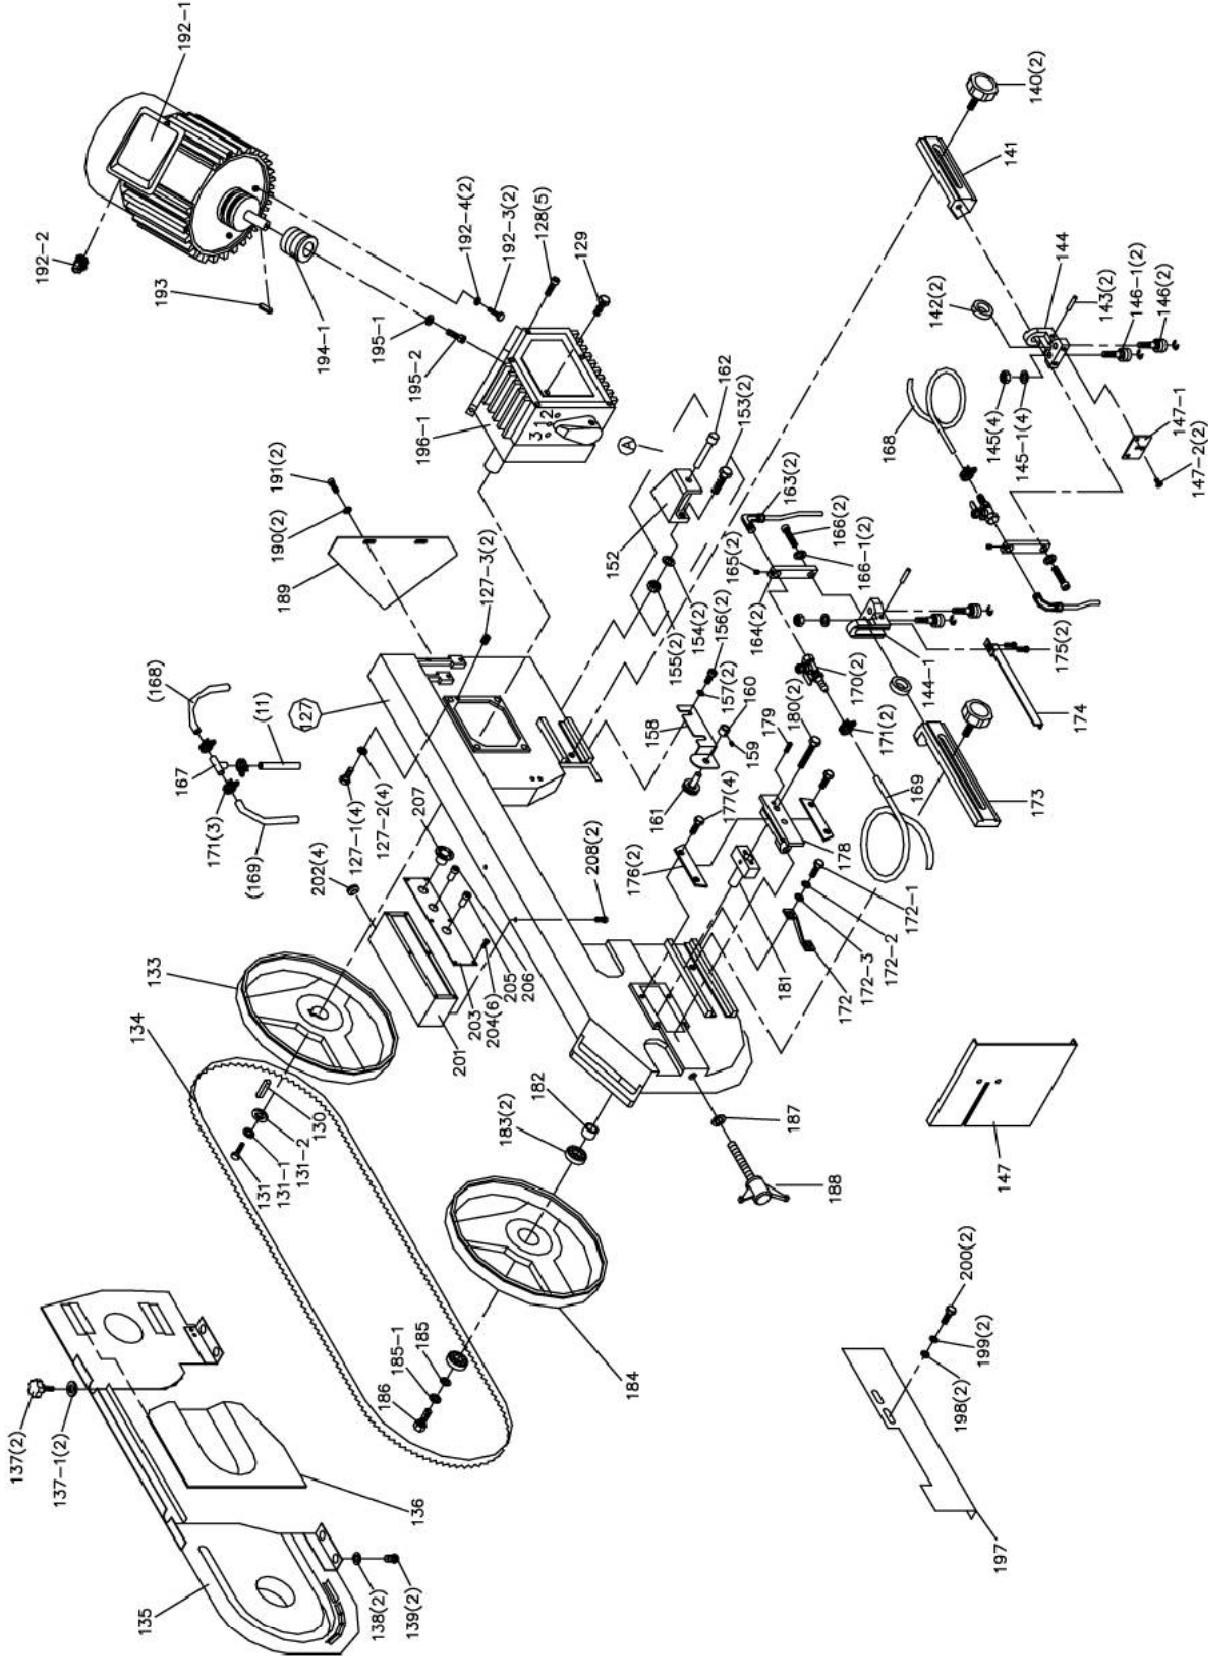

14.1.1 HVBS-710SG Table and Stand Assembly – Exploded View

14.1.2 HVBS-710SG Bow Assembly – Exploded View

14.1.3 HVBS-710SG Assembly – Parts List

Index No.	Part No.	Description	Size	Qty
1	HVBS710S-1	Bottom Pan		1
1-1	TS-0060071	Hex Cap Screw	3/8" x 1-1/2"	2
1-2	TS-0570031	Hex Nut	3/8"	2
1-3	HVBS710S-1-3	Support Post		1
1-4	TS-0720071	Spring Washer	1/4"	2
1-5	TS-0050021	Hex Cap Screw	1/4" x 5/8"	2
2	HVBS710S-2	Feet-Stand (Right)		1
3	HVBS710S-3	Feet-Stand (Left)		1
4	HVBS710S-4	Panel		2
5	HVBS710S-5	Clear Hose	1"	1
6	HVBS710S-6	Pump	1/8HP 1PH	1
8	TS-0050011	Hex Cap Screw	1/4" x 1/2"	4
9	HVBS710S-9	Hose Fitting		1
10	HVBS710S-10	Hose Clamp		1
11	HVBS710S-11	Hose	5/16"	1
12	HVBS710S-12	Coolant Tank	9L	1
13	HVBS710S-13	Handle		1
14	TS-0081031	Hex Cap Screw	5/16" x 3/4"	4
15	TS-0680031	Flat Washer	5/16"	4
15-1	TS-0720081	Spring Washer	5/16"	4
16	HVBS710S-16	Wheel	8"	2
16-1	TS-0680061	Flat Washer	1/2"	2
18	HVBS710S-18	Axle		1
19	HVBS710S-19	Cotter Pin		2
20	TS-0051071	Hex Cap Screw	5/16" x 1-1/2"	4
21	TS-0680031	Flat Washer	5/16"	8
21-1	TS-0720081	Spring Washer	5/16"	4
22	TS-0561021	Hex Nut	5/16"	4
23	HVBS710S-23	Door		1
24	HVBS710S-24	Pin		2
25	HVBS710S-25	Lock Knob	1/4" x 3/4"	1
26	HVBS710S-26	Filter		1
27	HVBS710S-27	Bracket		1
28	HVBS710S-28	Bracket		1
29	HVBS710S-29	Chip Guide Plate		1
30	TS-0081031	Hex Cap Screw	5/16" x 3/4"	2
31	TS-0561021	Hex Nut	5/16"	2
31-1	TS-0720081	Spring Washer	5/16"	2
32	TS-0680031	Flat Washer	5/16"	2
32-1	TS-0081051	Hex Cap Screw	5/16" x 1"	2
33	TS-0720081	Spring Washer	5/16"	2
34	TS-0561021	Hex Nut	5/16"	2
35	HVBS710S-35	Lower Disc		1
36	TS-1505021	Socket Head Cap Screw	M10 x 20	4
37	HVBS710S-37	Swivel Base		1
43	HVBS710S-43	Bottom Support		1
44	TS-0081051	Hex Cap Screw	5/16" x 1"	3
45	TS-0720081	Spring Washer	5/16"	3
46	HVBS710S-46	Support Rod		1
47	HVBS710S-47	Hydraulic Cylinder		1
48	HVBS710S-48	Cylinder Cover		1
49	HVBS710S-49	Round Head Screw	1/4" x 1/2"	2
50	HVBS710S-50	Support Plate		1
51	TS-0060051	Hex Cap Screw	3/8" x 1"	2
52	TS-0720091	Spring Washer	3/8"	2