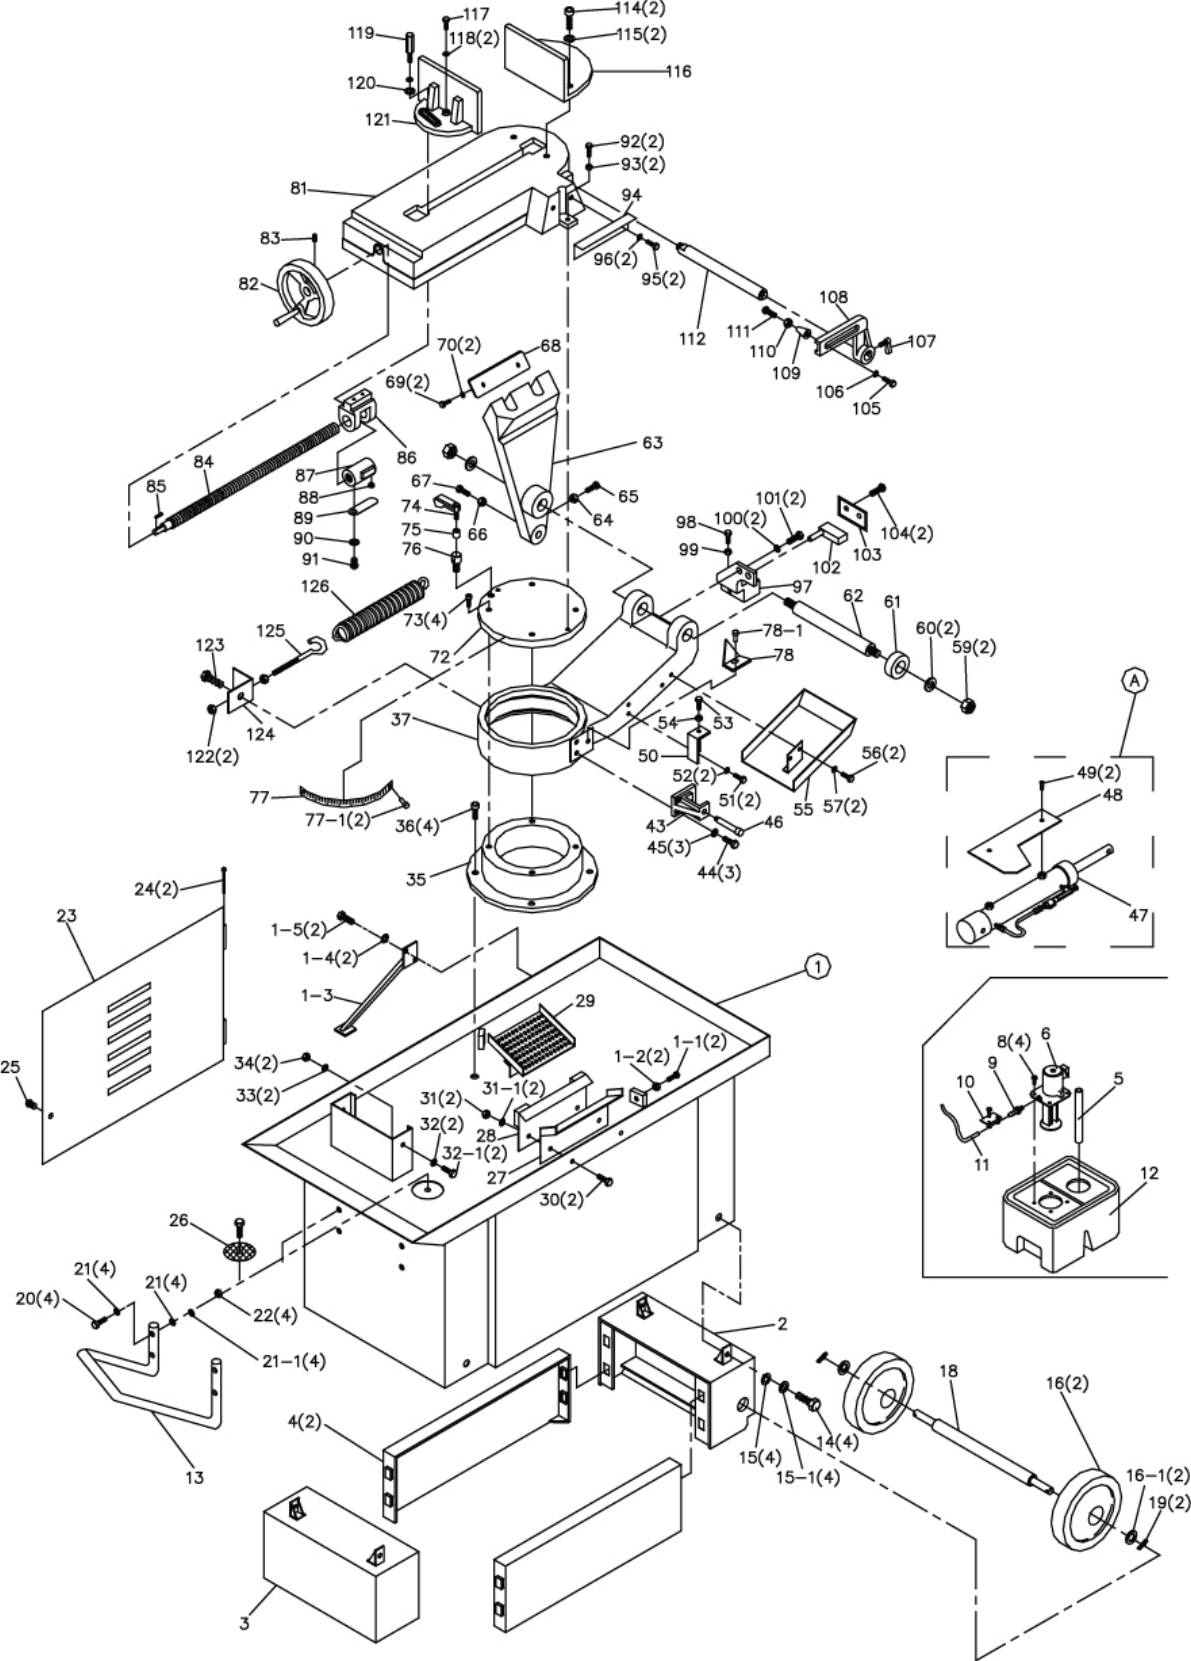

14.1.1 HVBS-710SG Table and Stand Assembly – Exploded View

14.1.2 HVBS-710SG Bow Assembly – Exploded View

14.1.3 HVBS-710SG Assembly – Parts List

Index No.	Part No.	Description	Size	Qty
1	HVBS710S-1	Bottom Pan		1
1-1	TS-0060071	Hex Cap Screw	3/8" x 1-1/2"	2
1-2	TS-0570031	Hex Nut	3/8"	2
1-3	HVBS710S-1-3	Support Post		1
1-4	TS-0720071	Spring Washer	1/4"	2
1-5	TS-0050021	Hex Cap Screw	1/4" x 5/8"	2
2	HVBS710S-2	Feet-Stand (Right)		1
3	HVBS710S-3	Feet-Stand (Left)		1
4	HVBS710S-4	Panel		2
5	HVBS710S-5	Clear Hose	1"	1
6	HVBS710S-6	Pump	1/8HP 1PH	1
8	TS-0050011	Hex Cap Screw	1/4" x 1/2"	4
9	HVBS710S-9	Hose Fitting		1
10	HVBS710S-10	Hose Clamp		1
11	HVBS710S-11	Hose	5/16"	1
12	HVBS710S-12	Coolant Tank	9L	1
13	HVBS710S-13	Handle		1
14	TS-0081031	Hex Cap Screw	5/16" x 3/4"	4
15	TS-0680031	Flat Washer	5/16"	4
15-1	TS-0720081	Spring Washer	5/16"	4
16	HVBS710S-16	Wheel	8"	2
16-1	TS-0680061	Flat Washer	1/2"	2
18	HVBS710S-18	Axle		1
19	HVBS710S-19	Cotter Pin		2
20	TS-0051071	Hex Cap Screw	5/16" x 1-1/2"	4
21	TS-0680031	Flat Washer	5/16"	8
21-1	TS-0720081	Spring Washer	5/16"	4
22	TS-0561021	Hex Nut	5/16"	4
23	HVBS710S-23	Door		1
24	HVBS710S-24	Pin		2
25	HVBS710S-25	Lock Knob	1/4" x 3/4"	1
26	HVBS710S-26	Filter		1
27	HVBS710S-27	Bracket		1
28	HVBS710S-28	Bracket		1
29	HVBS710S-29	Chip Guide Plate		1
30	TS-0081031	Hex Cap Screw	5/16" x 3/4"	2
31	TS-0561021	Hex Nut	5/16"	2
31-1	TS-0720081	Spring Washer	5/16"	2
32	TS-0680031	Flat Washer	5/16"	2
32-1	TS-0081051	Hex Cap Screw	5/16" x 1"	2
33	TS-0720081	Spring Washer	5/16"	2
34	TS-0561021	Hex Nut	5/16"	2
35	HVBS710S-35	Lower Disc		1
36	TS-1505021	Socket Head Cap Screw	M10 x 20	4
37	HVBS710S-37	Swivel Base		1
43	HVBS710S-43	Bottom Support		1
44	TS-0081051	Hex Cap Screw	5/16" x 1"	3
45	TS-0720081	Spring Washer	5/16"	3
46	HVBS710S-46	Support Rod		1
47	HVBS710S-47	Hydraulic Cylinder		1
48	HVBS710S-48	Cylinder Cover		1
49	HVBS710S-49	Round Head Screw	1/4" x 1/2"	2
50	HVBS710S-50	Support Plate		1
51	TS-0060051	Hex Cap Screw	3/8" x 1"	2
52	TS-0720091	Spring Washer	3/8"	2