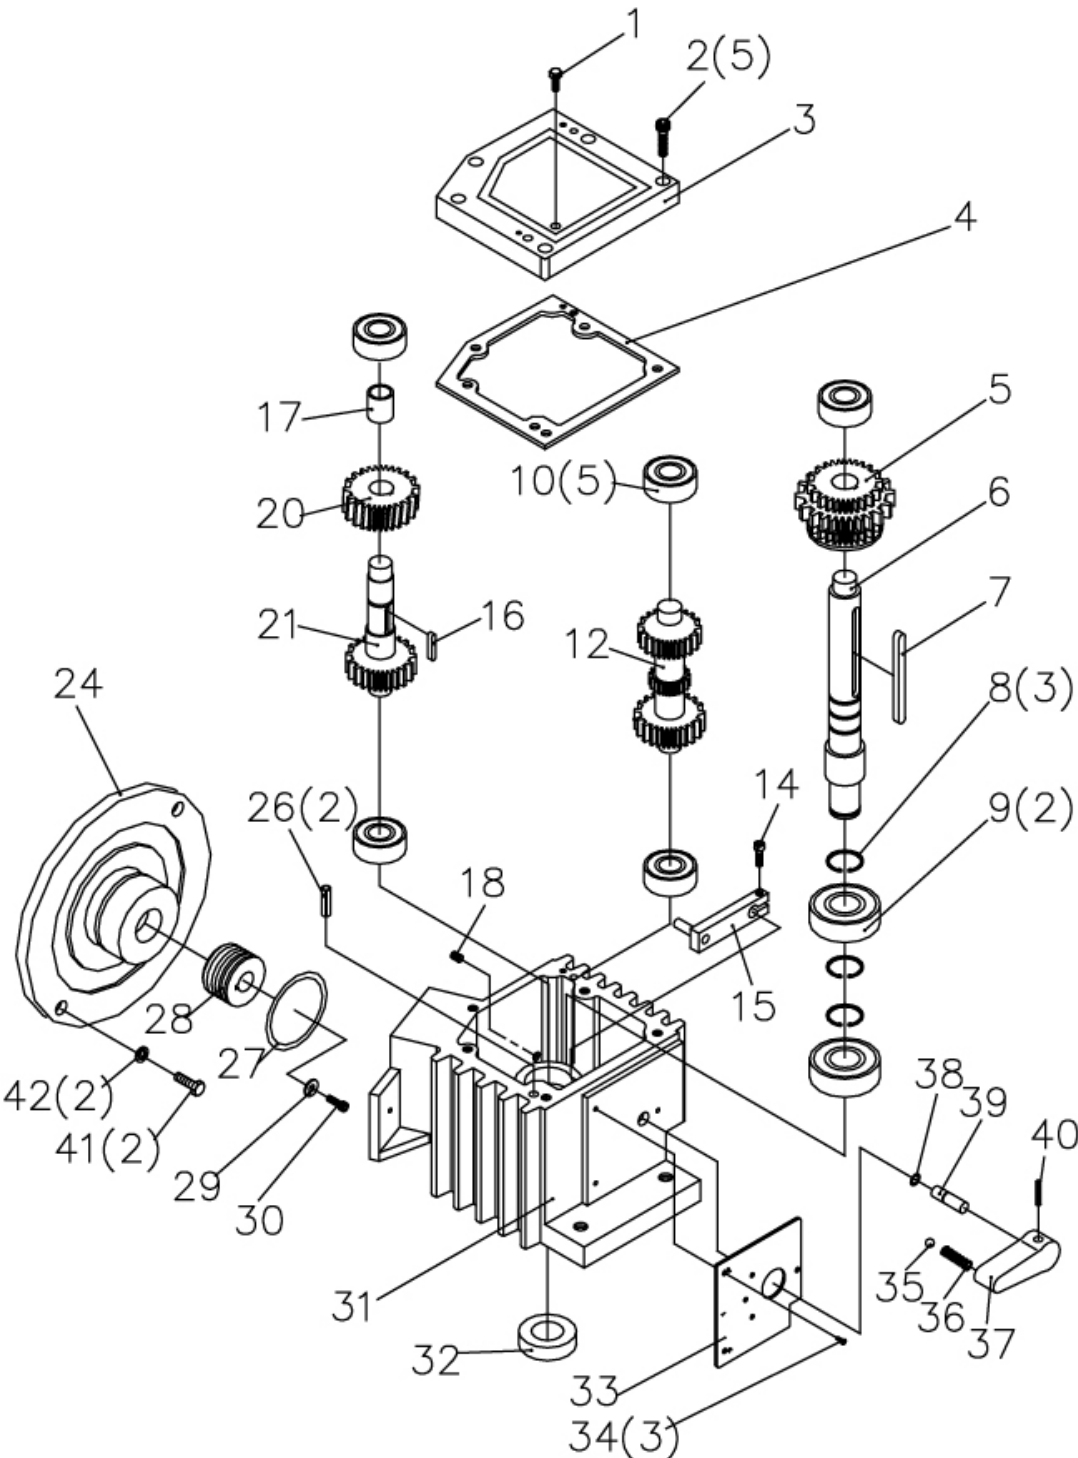

14.2.1 HVBS-710SG Gearbox Assembly – Exploded View

14.2.2 HVBS-710SG Gearbox Assembly – Parts List

Index No.	Part No.	Description	Size	Qty
	HVBS710SG-196-1	Gearbox Assembly (index #1 thru 42)		1
1	HVBS710SG-129	Vent Plug		1
2	TS-1503051	Socket Head Cap Screw	M6 x 20	5
3	HVBS710SG-303	Gear Box Cover		1
4	HVBS710SG-304	Gasket		1
5	HVBS710SG-305	Drive Gear Assembly		1
6	HVBS710SG-306	Drive Shaft		1
7	HVBS710SG-307	Key	5 x 80 mm	1
8	HVBS710SG-308	C-Ring	S-25	3
9	BB-6205	Ball Bearing	6205	2
10	BB-6201	Ball Bearing	6201	5
12	HVBS710SG-312	Transfer Gears Assembly		1
14	HVBS710SG-314	Socket Head Cap Screw	M5 x 15	1
15	HVBS710SG-315	Adjustable Bracket		1
16	HVBS710SG-316	Key	6 x 18 mm	1
17	HVBS710SG-317	Bushing		1
18	HVBS710SG-318	Drain Plug		1
20	HVBS710SG-320	Worm Gear		1
21	HVBS710SG-321	Input Gears		1
24	HVBS710SG-324	Motor Cover		1
26	HVBS710SG-326	Set Pin	6 x 15 mm	2
27	HVBS710SG-327	O-Ring	G60	1
28	HVBS710SG-328	Worm Shaft		1
29	HVBS710SG-329	Gear Flange		1
30	TS-1503051	Socket Head Cap Screw	M6 x 20	1
31	HVBS710SG-331	Gear Box		1
32	HVBS710SG-332	Oil Seal	30 x 42 x 7 mm	1
33	HVBS710SG-333	Indicator Plate		1
34	TS-2284081	Flat Head Screw	M4 x 8	3
35	SB-1/4	Steel Ball	1/4"	1
36	HVBS710SG-336	Compression Spring	1/4"	1
37	HVBS710SG-337	Plastic Handle		1
38	HVBS710SG-338	O-Ring	7 x 1.5 mm	1
39	HVBS710SG-339	Axle		1
40	HVBS710SG-340	Set Pin	3 x 20 mm	1
41	TS-1490031	Hex Cap Screw	M8 x 20	2
42	TS-2361081	Spring Washer	8 mm	2