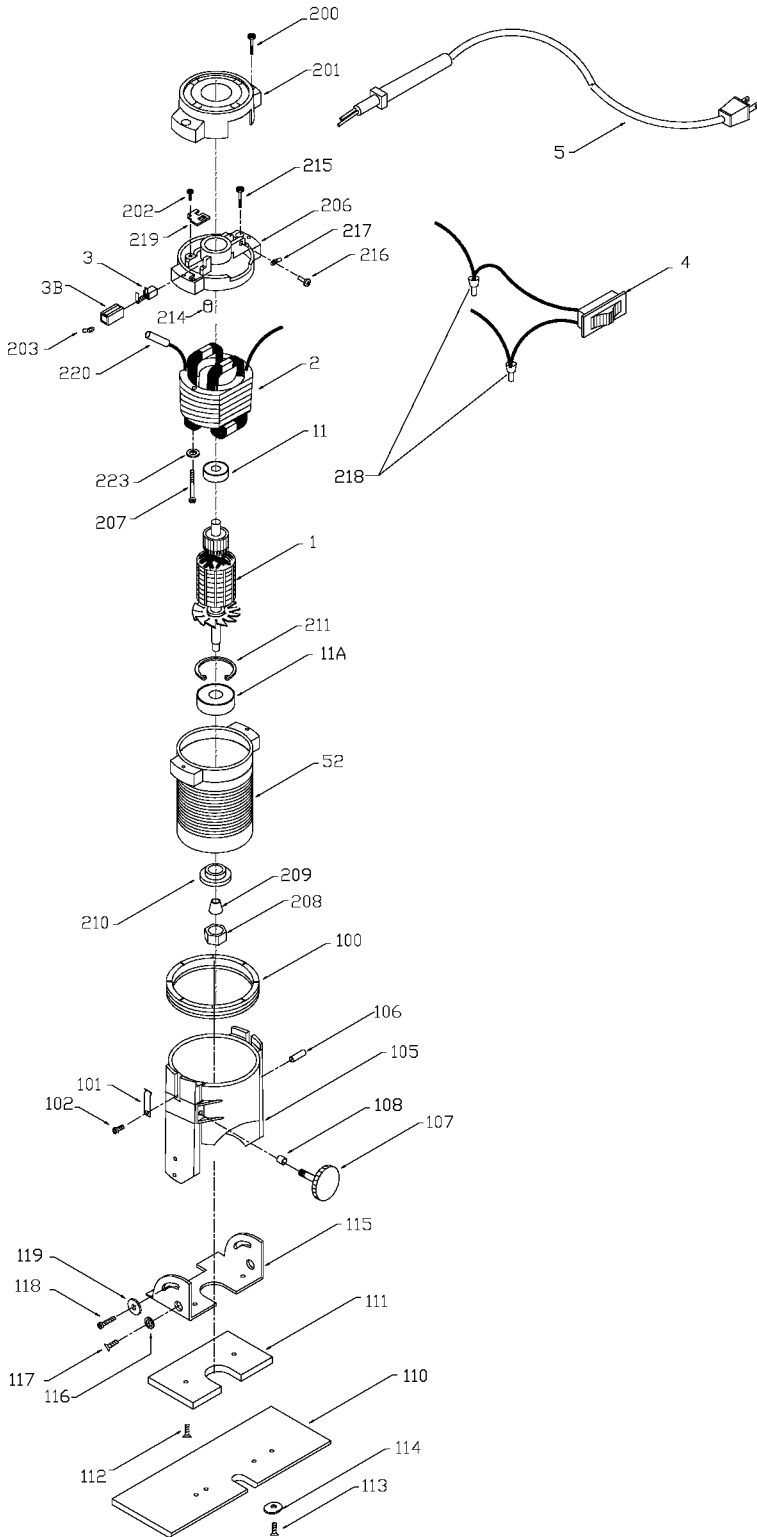

# PORTER-CABLE

## MITER FOLD LAMINATE TRIMMER

WARNING: Electrical repairs should only be attempted by trained repairmen. Contact the nearest Porter-Cable Service Center or other competent repair center.

411  
4111

## Parts List for 4111 Type 1

Item Number	Part Number	Description	Qty Required
100	697468	RING	1
101	844648	SPRING CLIP	10
102	858008	SCREW	10
105	693898	BASE	1
106	840109	PIN	10
107	693885	THUMB SCREW	10
108	693968	SPACER	10
110	878614	GUIDE PLATE	1
111	878613	MOUNTING PLATE	1
112	802768	SCREW	10
113	000000-00	No Longer Available	10
114	878513	ECCENTRIC	1
115	693900	TILT BRACKET	1
116	694682	SPACER	10
117	688860	SCREW	10
118	801752	SCREW	10
119	802318	WASHER	10