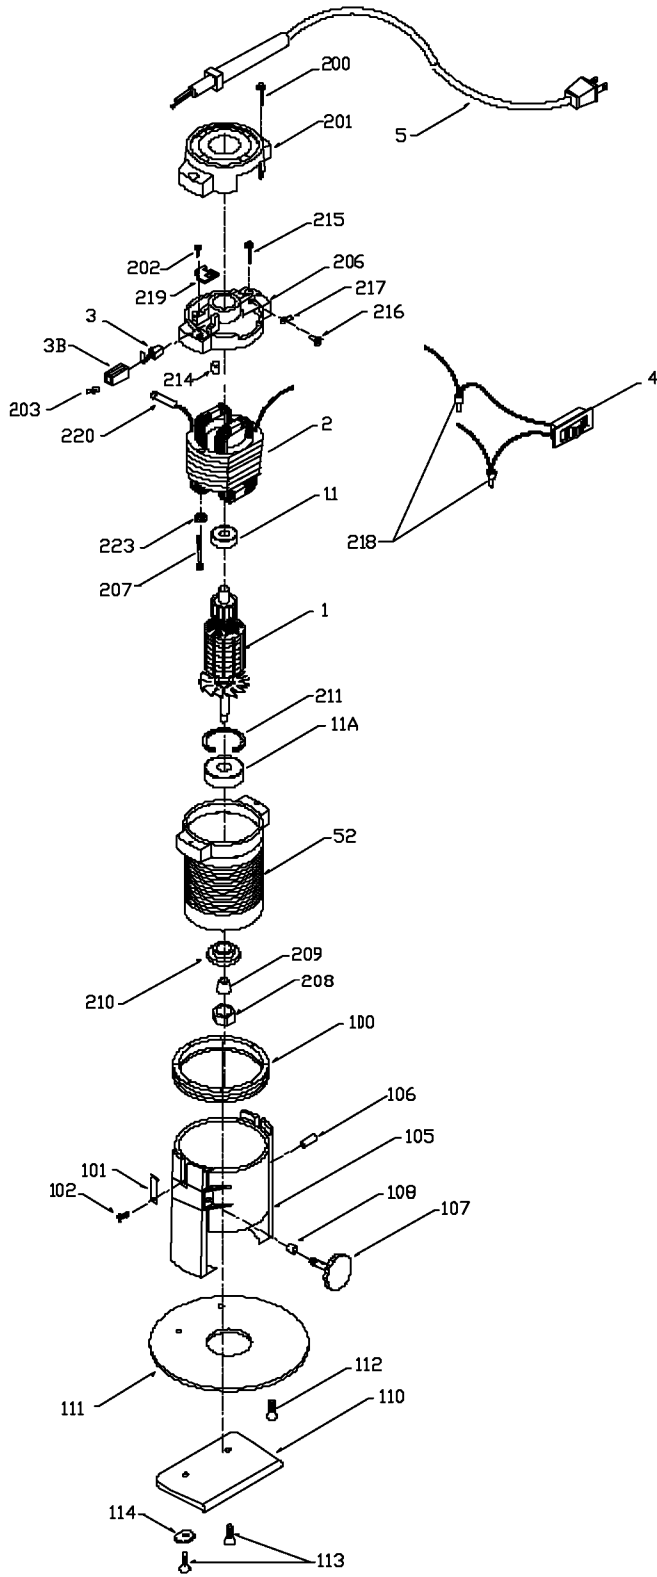

PORTER-CABLE UNDERSCRIBE LAMINATE TRIMMER

attempted by trained repairmen. Contact the nearest Porter-Cable Service Center or other

410 4101

Parts List for 410 Type 1

Item Number	Part Number	Description	Qty Required
1	000000-00	No Longer Available	1
1	000000-00	No Longer Available	1
2	872650	FIELD	1
3	868866	BRUSH	2
3	844703	HOLDER	2
4	911374	SWITCH	1
5	875699	CORD	1
11	802341SV	BALL BEARING	1
11	874538SV	BALL BEARING	1
52	844483	MTR HOUSING	1
100	697468	RING	1
101	844648	SPRING CLIP	1
102	858008	SCREW	10
105	878716	BASE HOUSING	1
106	840109	PIN	1
107	693885	THUMB SCREW	1
108	693968	SPACER	1
110	912616	GUIDE PLATE	1
111	5140029-46	BASE	1
111	878705	SUB BASE	1
112	802289	SCREW	10
113	878512	SCREW	10
114	878513	ECCENTRIC	1
200	878389	SCREW	1
201	810006	CAP	1
202	844705	RETAINER	2
203	866312	TERMINAL	1

Parts List for 410 Type 1

Item Number	Part Number	Description	Qty Required
206	886629	INTERMEDIATE HSG T4	1
207	802607	SCREW	2
208	691257	NUT COLLET	1
209	684718	COLLET	1
210	844643	RETAINER	1
211	802302	RING	1
214	810425	PLUG	1
215	877817	SCREW	10
216	844107	SCREW	10
217	849314	TERM	1
218	682063	CONNECTOR VS	1
219	845620	BR HLDR RETAIN	2
220	846755	INSULATOR	1
223	802648	WASHER	2
856	683875	WRENCH OPEN END	1
856	901706	FAN	1
856	000000-00	No Longer Available	1
856	913050	WRENCH	1
856	683875	WRENCH OPEN END	1
856	698110	ALLEN WRENCH T2	1
856	000000-00	No Longer Available	1
856	901706	FAN	1