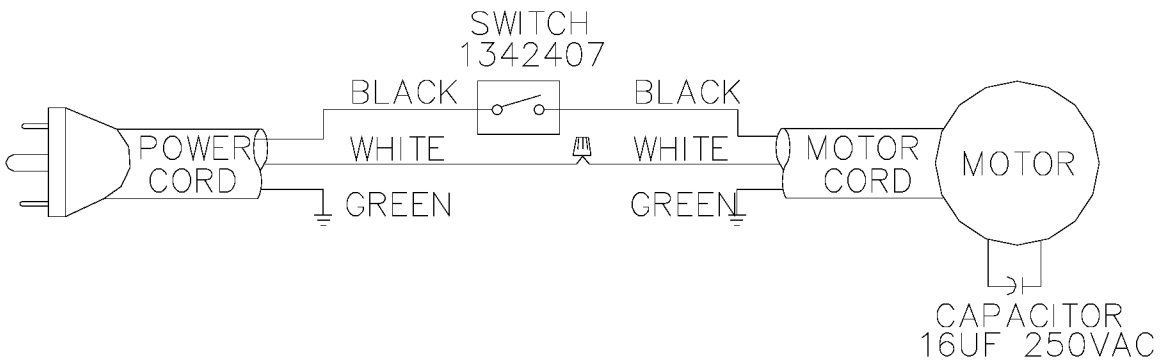

WIRING DIAGRAM

Parts List for 40-680 Type 1

Item Number	Part Number	Description	Qty Required
3	000000-00	No Longer Available	1
4	000000-00	No Longer Available	1
8	000000-00	No Longer Available	1
35	40-251	QCK SET BLD CHUCK	2
48	000000-00	No Longer Available	1
49	000000-00	No Longer Available	1
57	000000-00	No Longer Available	1
57	492056-00	WASHER	1
62	491957-00	LOCK WASHER	1
63	901030100229S	CAP SCREW	1
71	000000-00	No Longer Available	1
76	000000-00	No Longer Available	1
77	000000-00	No Longer Available	1
79	000000-00	No Longer Available	1
82	000000-00	No Longer Available	1
98	000000-00	No Longer Available	1
99	000000-00	No Longer Available	1
110	000000-00	No Longer Available	1
120	000000-00	No Longer Available	1
132	884299	HEX WRENCH (5MM)	1
201	1347377	SOLID INSERT	1
203	489026-00	HEX NUT	1
204	000000-00	No Longer Available	1
207	901030100229S	CAP SCREW	4
208	000000-00	No Longer Available	1
212	902012817295S	LOCK NUT	1
213	000000-00	No Longer Available	1

Parts List for 40-680 Type 1

Item Number	Part Number	Description	Qty Required
310	000000-00	No Longer Available	1
311	904010101604S	STEEL WASHER	2
312	904020101703S	LOCK WASHER	2
313	902010101300S	HEX NUT	2
317	904010101604S	STEEL WASHER	2