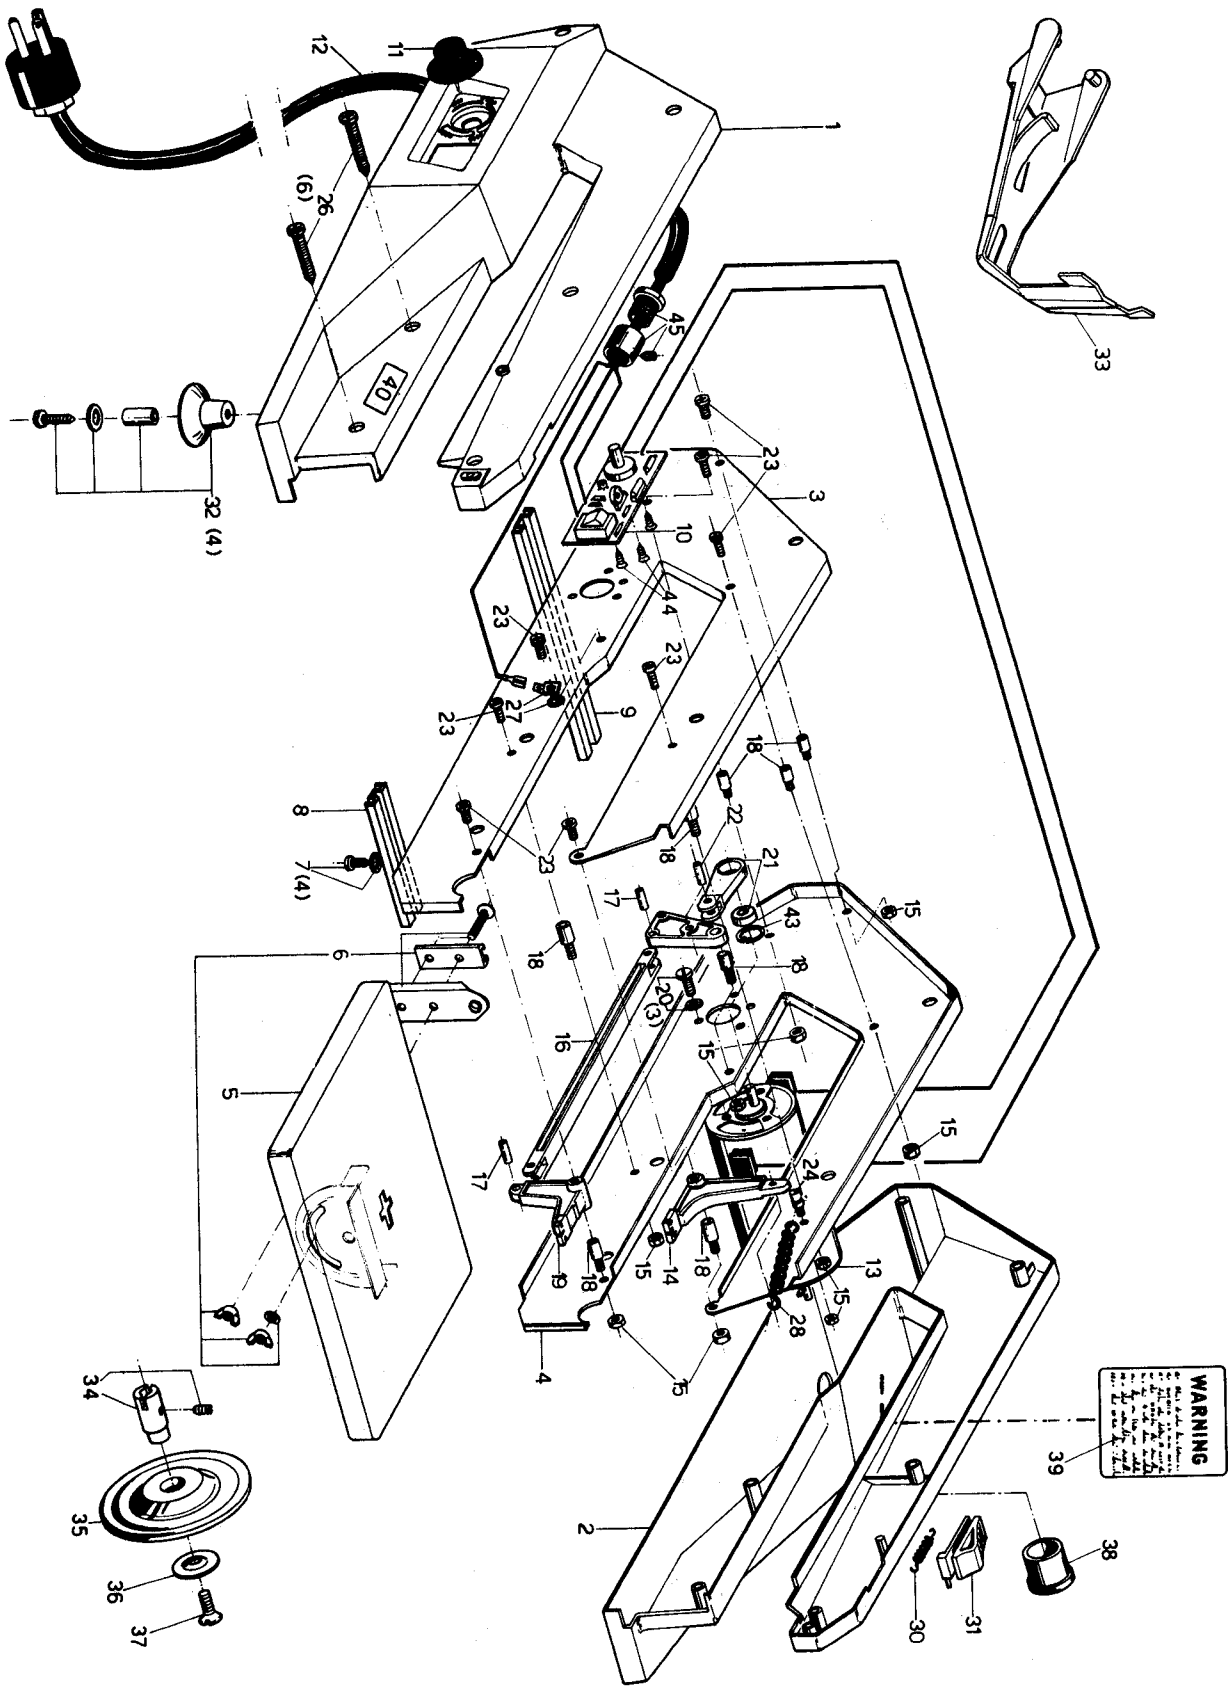

15" HOBBY SCROLL SAW

SS-4
Part No. 1340202
Revised 11-20-85

Parts List for 40-500 Type 1

Item Number	Part Number	Description	Qty Required
1	000000-00	No Longer Available	1
2	000000-00	No Longer Available	1
3	1340002	LEFT FRAME	1
4	1340003	ALTVEND-JW	1
5	000000-00	No Longer Available	1
6	000000-00	No Longer Available	1
7	1340006	ALTVEND-JW	4
8	1340007	ALTVEND-JW	1
9	000000-00	No Longer Available	1
10	000000-00	No Longer Available	1
11	000000-00	No Longer Available	1
12	000000-00	No Longer Available	1
13	1340012	ALTVEND-JW	1
14	000000-00	No Longer Available	1
15	1340014	ALTVEND-JW	1
16	1340015	BLADE CONTROL ROD	1
17	000000-00	No Longer Available	1
18	000000-00	No Longer Available	1
19	000000-00	No Longer Available	1
20	1340019	ALTVEND-JW	1
21	000000-00	No Longer Available	1
23	1340022	ALTVEND-JW	5
24	000000-00	No Longer Available	1
26	000000-00	No Longer Available	1
27	000000-00	No Longer Available	1
28	1340027	SPRING	1
30	000000-00	No Longer Available	1

COPYRIGHT© 2005. All Rights Reserved.

Parts list, pricing, and availability subject to change. Please visit www.dewaltservicenet.com for current parts information.

Parts List for 40-500 Type 1

Item Number	Part Number	Description	Qty Required
31	1340030	ALTVEND-JW	1
32	1340031	ALTVEND-JW	4
33	000000-00	No Longer Available	1
34	1340033	ALTVEND-JW	1
35	000000-00	No Longer Available	1
36	000000-00	No Longer Available	1
37	000000-00	No Longer Available	1
38	1340037	ALTVEND-JW	1
39	000000-00	No Longer Available	1
43	1340042	RETAINING RING	1
44	000000-00	No Longer Available	1
45	1340044	ALTVEND-JW	1