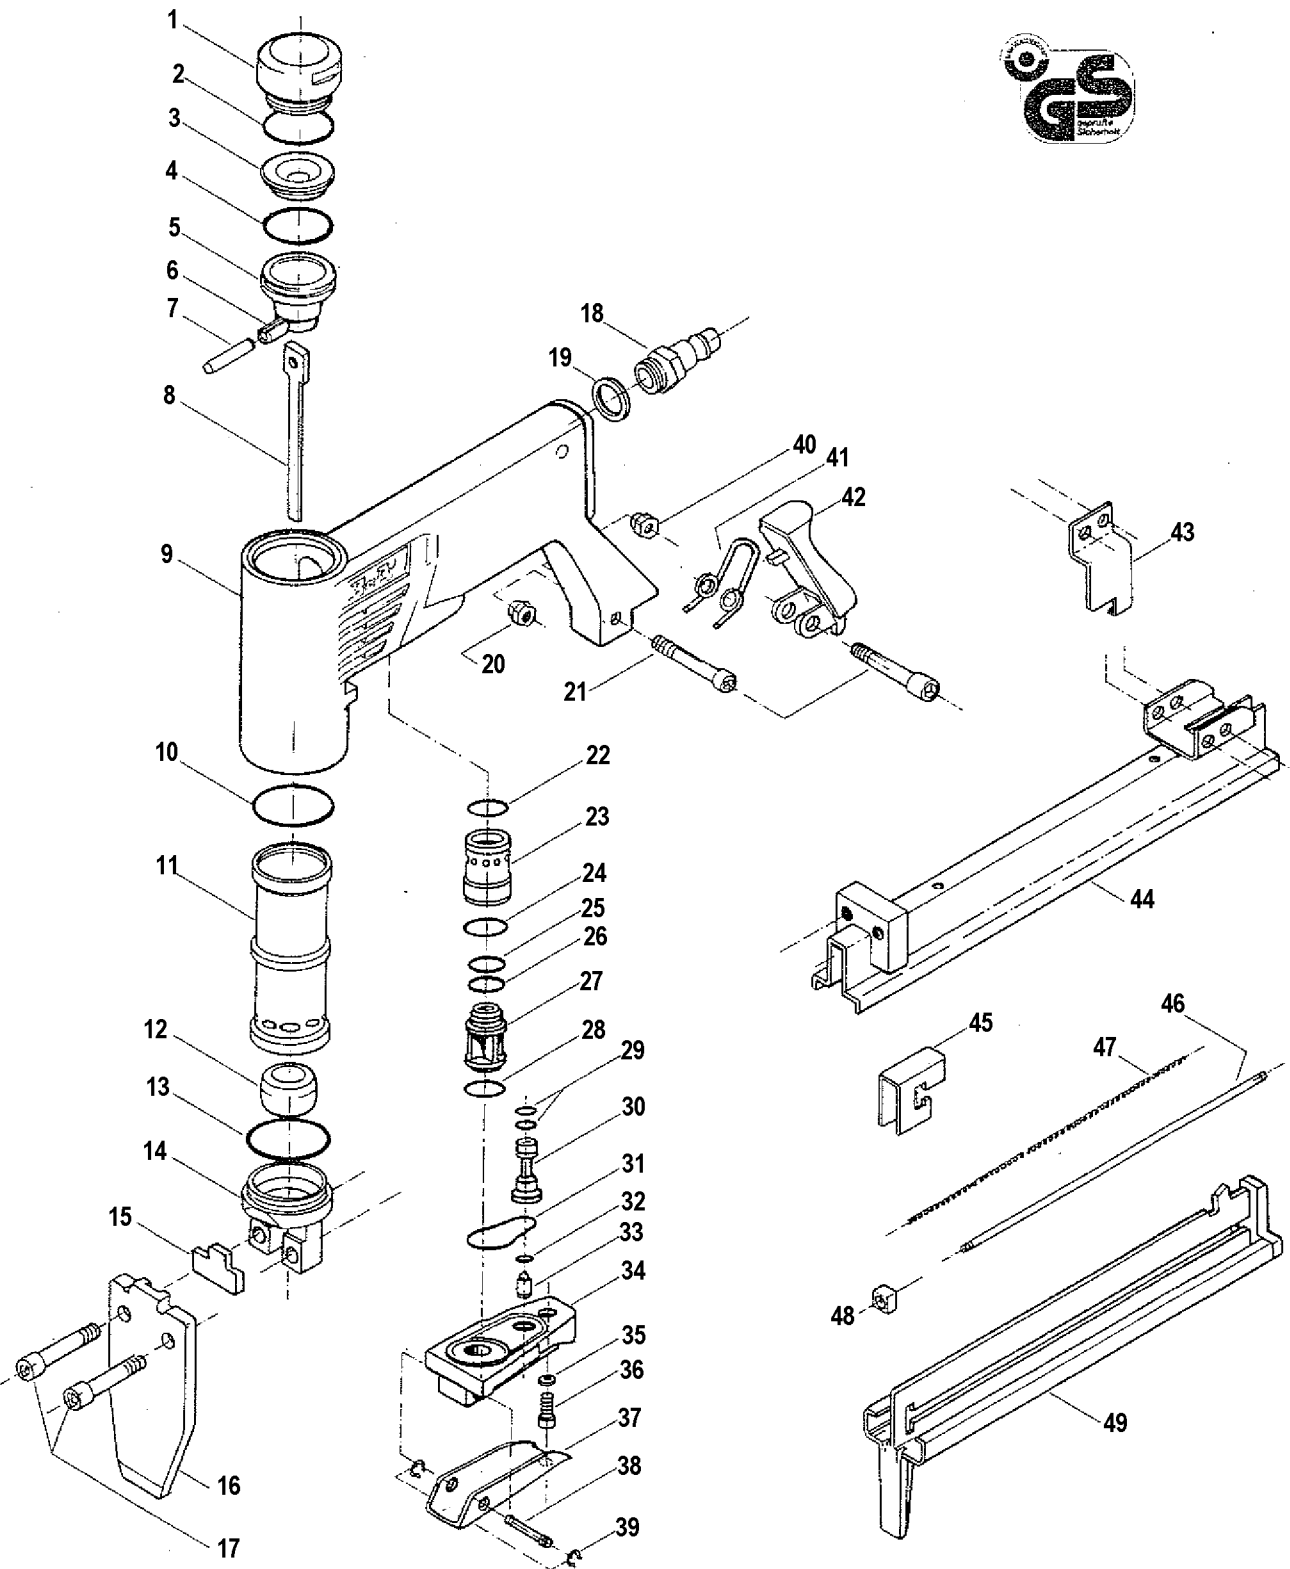

Typ
Type
Tipo

397/25-510 (Art.-Nr. 22 51011000, Standardgerät/Basic model)

BA-T510

Parts List for 397/25-510 Type 0

Item Number	Part Number	Description	Qty Required
1	000000-00	No Longer Available	1
2	000000-00	No Longer Available	1
3	000000-00	No Longer Available	1
4	BA-601170	O-RING	1
5	000000-00	No Longer Available	1
6	000000-00	No Longer Available	1
7	000000-00	No Longer Available	1
8	BA-2050001820	DRIVER	1
9	000000-00	No Longer Available	1
10	BA-600260	O-RING	1
11	000000-00	No Longer Available	1
12	BA-2050001860	BUMPER	1
13	BA-600280	O-RING	1
14	000000-00	No Longer Available	1
15	000000-00	No Longer Available	1
16	000000-00	No Longer Available	1
17	000000-00	No Longer Available	2
18	000000-00	No Longer Available	1
19	000000-00	No Longer Available	1
20	BA-629210	LOCKING PAWL BOLT NU	1
21	BA-753300	ALLEN BOLT	2
22	000000-00	No Longer Available	1
23	BA-2040010451	VALVE CYLINDER	1
24	BA-600860	O-RING	1
25	BA-601570	O-RING	1
26	BA-601090	O-RING	1
27	BA-2040010460	VALVE SHAFT	1

Parts List for 397/25-510 Type 0

Item Number	Part Number	Description	Qty Required
28	BA-600140	O-RING	1
29	BA-600820	O-RING	2
30	000000-00	No Longer Available	1
31	BA-601020	O-RING	1
32	BA-600050	O-RING	1
33	000000-00	No Longer Available	1
34	BA-2040010422	VALVE CAP	1
35	000000-00	No Longer Available	1
36	BA-753410	ALLEN BOLT	1
37	000000-00	No Longer Available	1
38	BA-2000020470	VALVE TRIGGER PIN	1
39	000000-00	No Longer Available	2
40	BA-629210	LOCKING PAWL BOLT NU	1
41	000000-00	No Longer Available	1
42	000000-00	No Longer Available	1
43	000000-00	No Longer Available	1
44	000000-00	No Longer Available	1
45	000000-00	No Longer Available	1
46	000000-00	No Longer Available	1
47	000000-00	No Longer Available	1
48	000000-00	No Longer Available	1
49	000000-00	No Longer Available	1