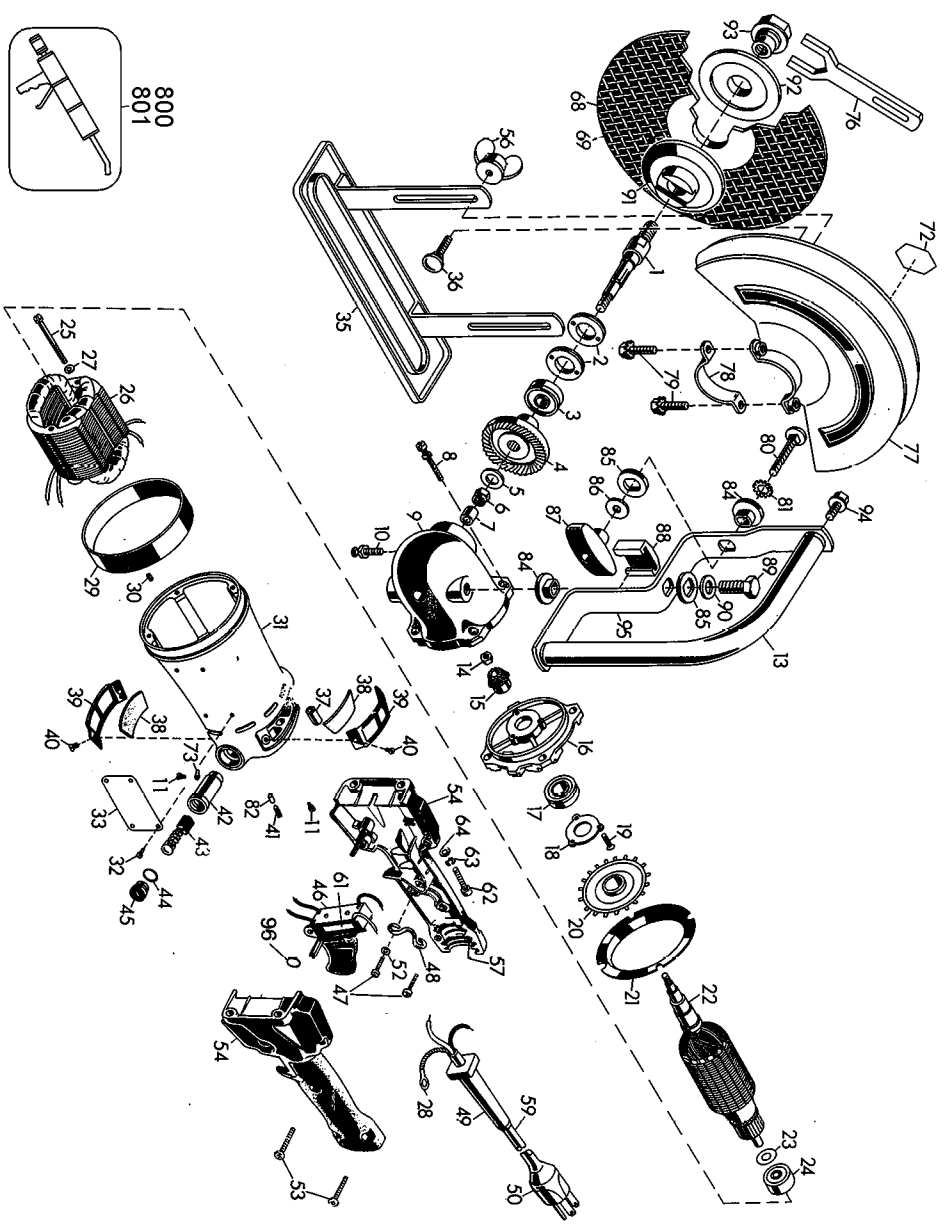

800
801

Parts List for 3912 Type 3

Item Number	Part Number	Description	Qty Required
1	000000-00	No Longer Available	1
2	15782-00	RING,LOCKING	2
3	50706-00	BEARING,BALL	1
4	133063-01	GEAR	1
5	000000-00	No Longer Available	1
6	56902-01	NUT	1
7	021635-00	NEEDLE BEARING	1
8	99461-28	SCREW	4
9	000000-00	No Longer Available	1
10	133274-01	LOCK PIN	1
11	132069-00	SCREW	3
13	000000-00	No Longer Available	1
14	24926-01	NUT	1
15	133064-00	PINION	1
16	000000-00	No Longer Available	1
17	50271-00	BEARING,BALL	1
18	131519-00	BEARING PLATE	1
19	000000-00	No Longer Available	3
20	000000-00	No Longer Available	1
21	922772-00	BAFFLE,FAN	1
22	000000-00	No Longer Available	1
23	36390-00	WASHER	1
24	14201-00	BEARING,BALL	1
25	18759-00	SCREW	2
26	000000-00	No Longer Available	1
27	417-00	WASHER	2
28	94593-03	TERMINAL	1

Parts List for 3912 Type 3

Item Number	Part Number	Description	Qty Required
29	000000-00	No Longer Available	1
30	030612-00	PLUG	1
31	000000-00	No Longer Available	1
32	3041-00	SCREW	4
33	000000-00	No Longer Available	1
35	93285-00	SHOE	1
36	096779-00	BOLT	2
37	67414-00	TUBE	2
38	63580-00	FILTER	2
39	000000-00	No Longer Available	2
40	000000-00	No Longer Available	4
41	032172-00	SCREW	2
42	145018-00	HOLDER,BRUSH	2
43	50274-00	BRUSH&SPRING	2
44	96122-00	O RING	2
45	49888-01	CAP,BRUSH	2
46	131004-00	SWITCH,TRIGGER	1
47	330019-10	SCREW	2
47	1789-00	SCREW	2
48	132319-01	CLAMP,CORD	1
49	62300-00	PROTECTOR,CORD	1
50	234900-00	PLUG 120V 3WIRE	1
52	488807-00	FLAT WASHER	2
53	96089-00	SCREW	5
53	000000-00	No Longer Available	5
54	429972-00	HANDLE ASSY.	1
56	082007-00	NUT	2

Parts List for 3912 Type 3

Item Number	Part Number	Description	Qty Required
94	093263-00	SCREW,CAP	2
95	000000-00	No Longer Available	1
96	50047-00	RING	1
800	429698-00	GREASE:4 LB CAN	1
801	429698-00	GREASE:4 LB CAN	1