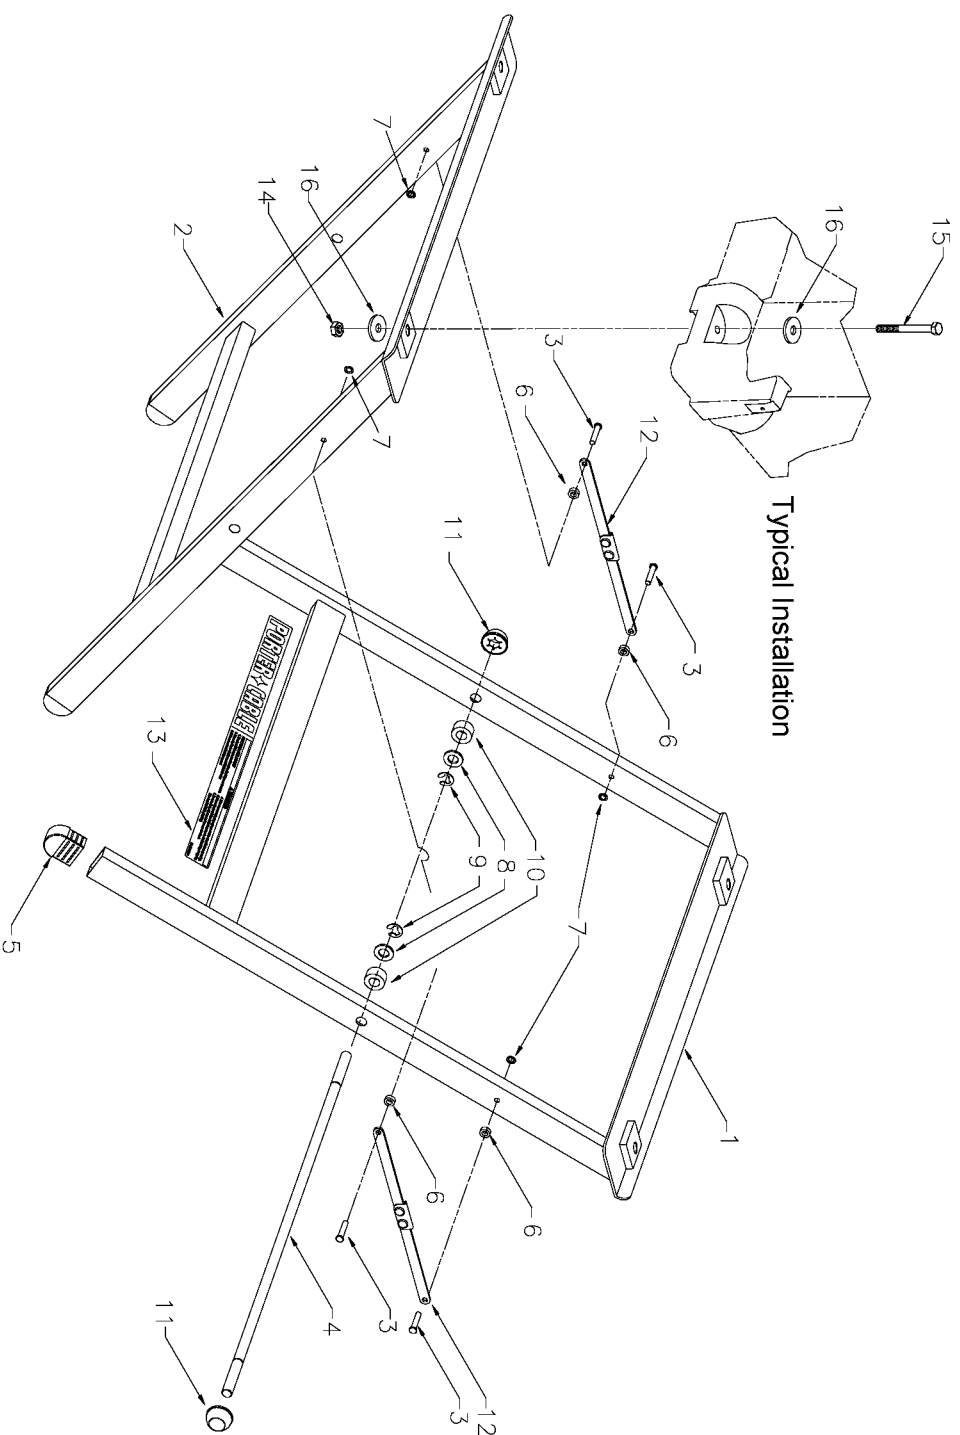

PORTER-CABLE STAND

38129

Parts List for 38129 Type 1

Item Number	Part Number	Description	Qty Required
1	899755	LEG ASSEMBLY #1	1
2	000000-00	No Longer Available	1
3	899761	PIN	4
4	000000-00	No Longer Available	1
5	000000-00	No Longer Available	4
6	899810	SPACER	4
7	899767	PALNUT	4
8	000000-00	No Longer Available	2
9	000000-00	No Longer Available	2
10	899265	SPACER	2
11	000000-00	No Longer Available	2
12	899758	FOLDING BRACE	2
13	901281	DECAL	1
14	862155	NUT	10
15	892458	SCREW	10
16	892767	WASHER	10