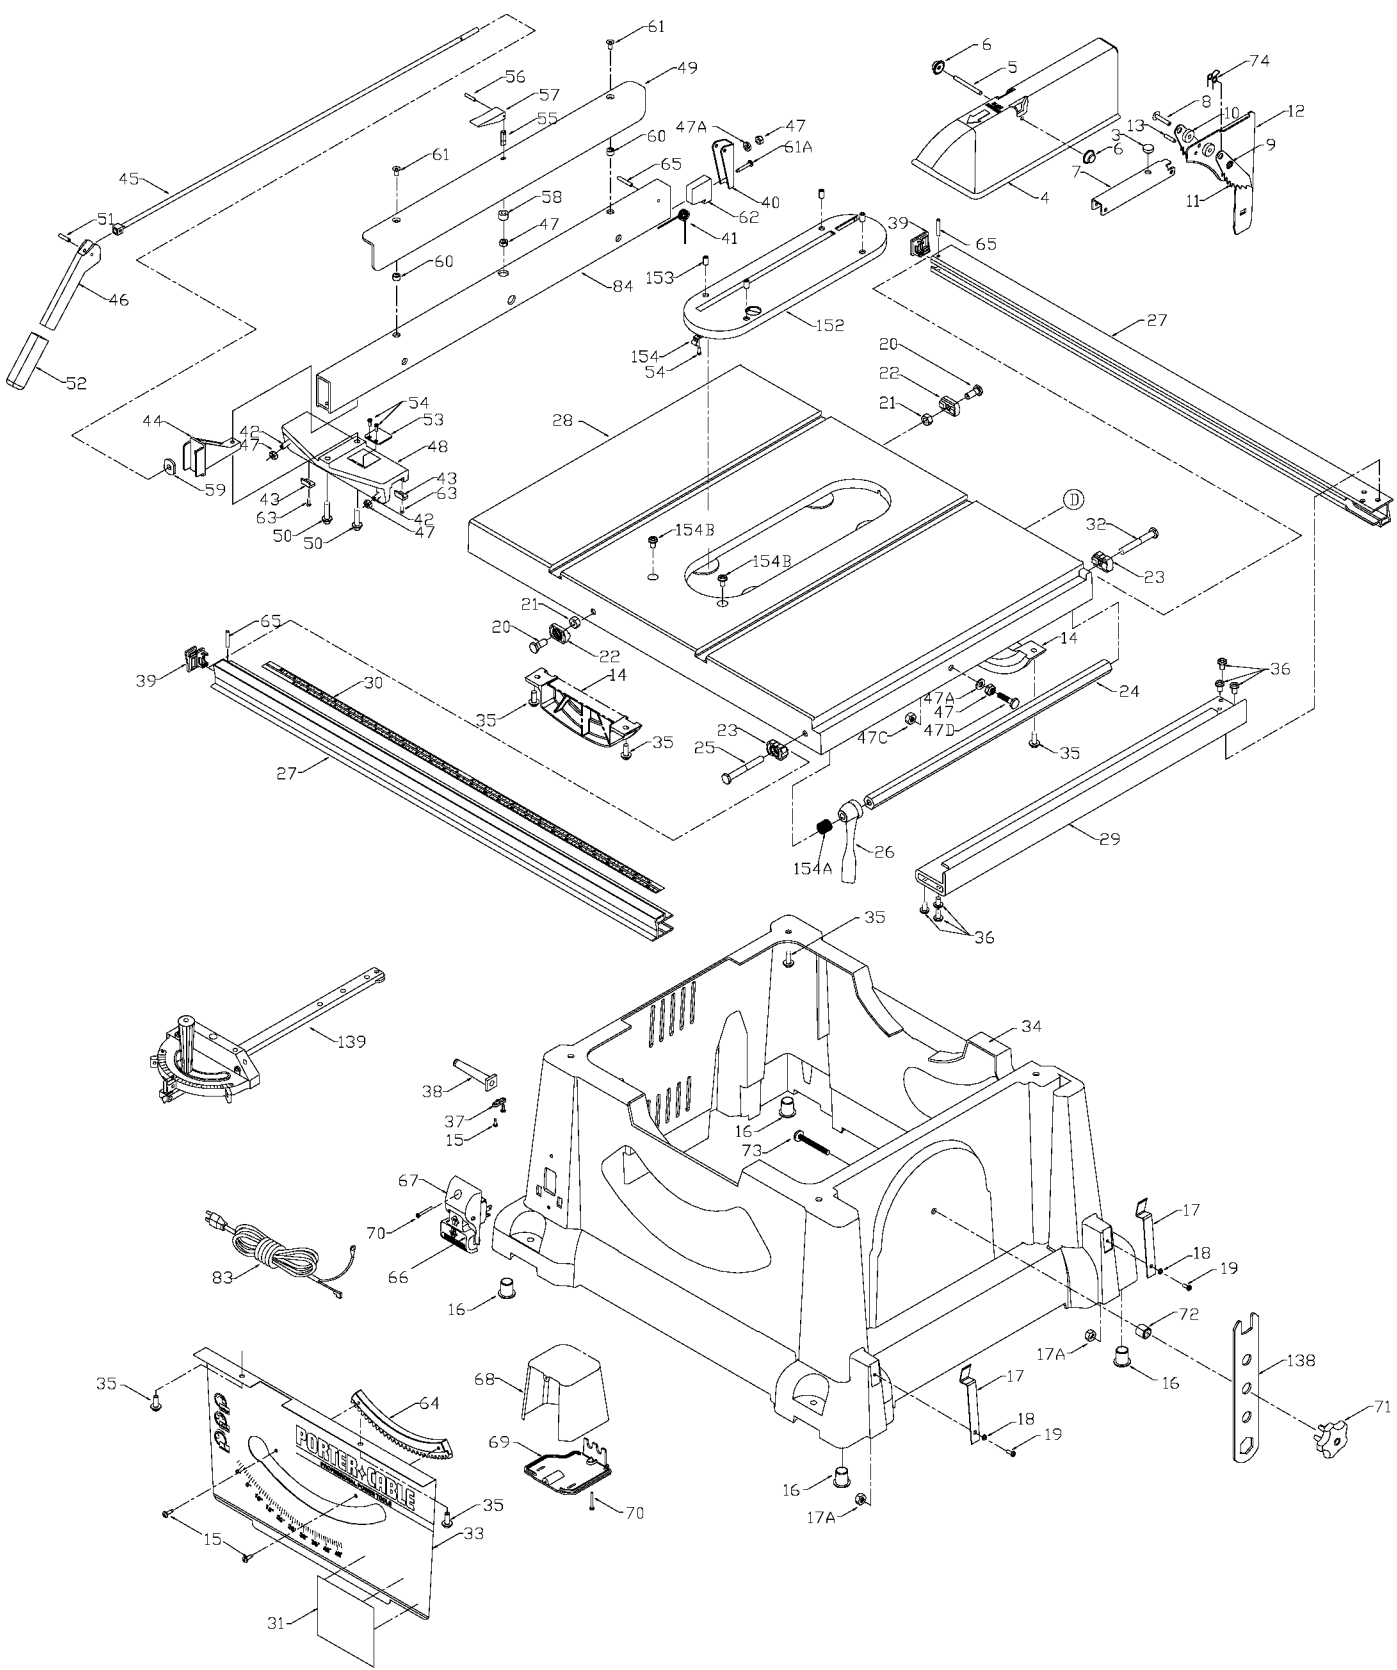

# PORTER-CABLE 10" PORTABLE TABLE SAW

nearest Porter-Cable Service Center or other competent repair center.

## Parts List for 3812 Type 2

Item Number	Part Number	Description	Qty Required
3	489016-00	RUBBER BUMPER	1
4	000000-00	No Longer Available	1
4	000000-00	No Longer Available	1
4	902578	GUARD ASSEMBLY	1
5	1313271	PIN	1
6	1313270	PUSH NUT	1
7	000000-00	No Longer Available	1
8	1313273	PIN	1
9	1313275	LOCK RING	1
10	000000-00	No Longer Available	1
11	1313279	ANTI-KICKBACK FINGER	1
12	000000-00	No Longer Available	1
12	902577	SPLITTER	1
13	1310311	ROLL PIN	1
14	894240	TRUNNION	1
15	1087576	SCREW	10
16	894203	FOOT	1
17	000000-00	No Longer Available	1
17	1346119	NUT	1
18	1343545	WASHER	10
19	1340406	SCREW	10
20	000000-00	No Longer Available	10
21	330015-03	NUT,HEX	10
22	894150	SLIDING SHOE	1
23	894281	SLIDING SHOE	1
24	894152	HEX BAR	1
25	000000-00	No Longer Available	10

## Parts List for 3812 Type 2

Item Number	Part Number	Description	Qty Required
26	899532	HANDLE	1
27	894157	RAIL	1
28	895796	TABLE TOP	1
29	894163	BAR	1
30	894127	SCALE	1
30	894147	SCALE	1
31	894148	WARNING LABEL	1
32	894154	BOLT	10
33	894181	FRONT PLATE	1
34	894192	BASE	1
35	489177-00	HEX FLANGE SCREW	20
36	1349862	BUTTON HEAD SCREW	1
37	1345695	CORD CLAMP	1
38	894431	STRAIN RELIEF	1
39	000000-00	No Longer Available	1
40	894282	FENCE CLAMP	1
41	894283	TORSION SPRING	1
42	894236	SCREW	10
43	894219	NYLON STRIP	1
44	894222	FENCE BRACKET	1
45	894227	FENCE ROD LOCK	1
46	1347565	HANDLE	1
47	903554	NUT	20
47	1310062	WASHER	10
47	1345980	NUT	10
47	1246015	CAP SCREW	10
48	000000-00	No Longer Available	1