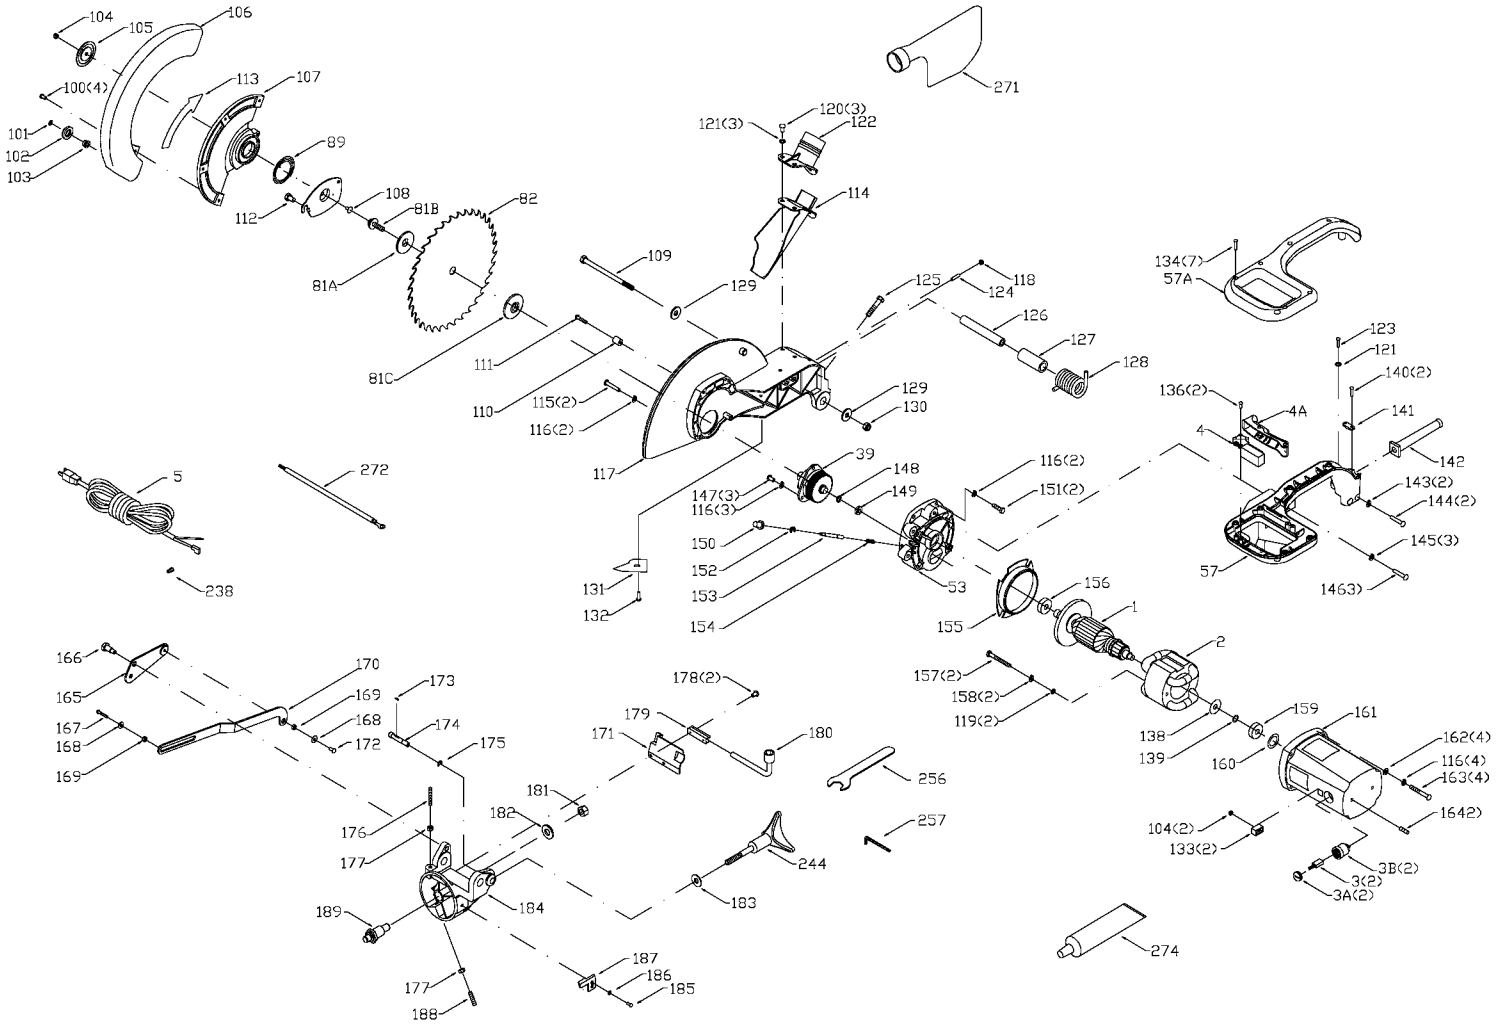

## Parts List for 3802 Type 1

Item Number	Part Number	Description	Qty Required
1	894412	ARMATURE	1
2	894539	FIELD	1
3	1348266	BRUSH	2
3	1348267	BRUSH CAP	2
3	1348263	BRUSH HOLDER	2
4	894427	SWITCH	1
4	894426	SWITCH COVER	1
5	N017151	CORDSET	1
5	N017151	CORDSET	1
39	000000-00	No Longer Available	1
51	000000-00	No Longer Available	1
53	894449	GEAR HOUSING	1
57	894428	BOTTOM HANDLE	1
57	894424	TOP HANDLE	1
81	900983	BLADE FLANGE	1
81	908601	SCREW	1
81	1347233	INNER BLADE FLANGE	1
82	DW3123	32T SAW BLADE	1
89	1342998	SPRING	1
100	901021201711	SCREW	4
101	1347287	M5 PUSH NUT	1
102	1347286	WHEEL	1
103	1347285	BUSHING	1
104	488871-00	LOCK NUT	2
105	1347280	PLATE	1
106	900261	BLADE GUARD	1
107	000000-00	No Longer Available	1

## Parts List for 3802 Type 1

Item Number	Part Number	Description	Qty Required
108	488867-00	CARRIAGE HEAD SCREW	1
109	1347267	PIVOT BOLT	1
110	1347289	GUARD STOP	1
111	000000-00	No Longer Available	1
112	901010600629	SCREW	1
113	000000-00	No Longer Available	1
114	000000-00	No Longer Available	1
115	1347290	SCREW	2
116	488874-00	LOCK WASHER	13
117	000000-00	No Longer Available	1
118	1243395	HEX NUT	1
119	1246102	FL. WASHER	2
120	901021207528	MACHINE SCREW	3
121	904010101614S	STEEL WASHER	13
122	000000-00	No Longer Available	1
123	894411	SCREW	1
124	000000-00	No Longer Available	1
125	901010600609S	CAP SCREW	1
126	1346285	SPACER	1
127	1346272	BUSHING	1
128	1347278	SPRING	1
129	904010312937	WASHER	1
130	1342922	LOCK NUT	1
131	1347266	DEFLECTOR	1
132	901020100559	MACHINE SCREW	1
133	1349622	BLOCK	2
134	1350297S	SCREW	7