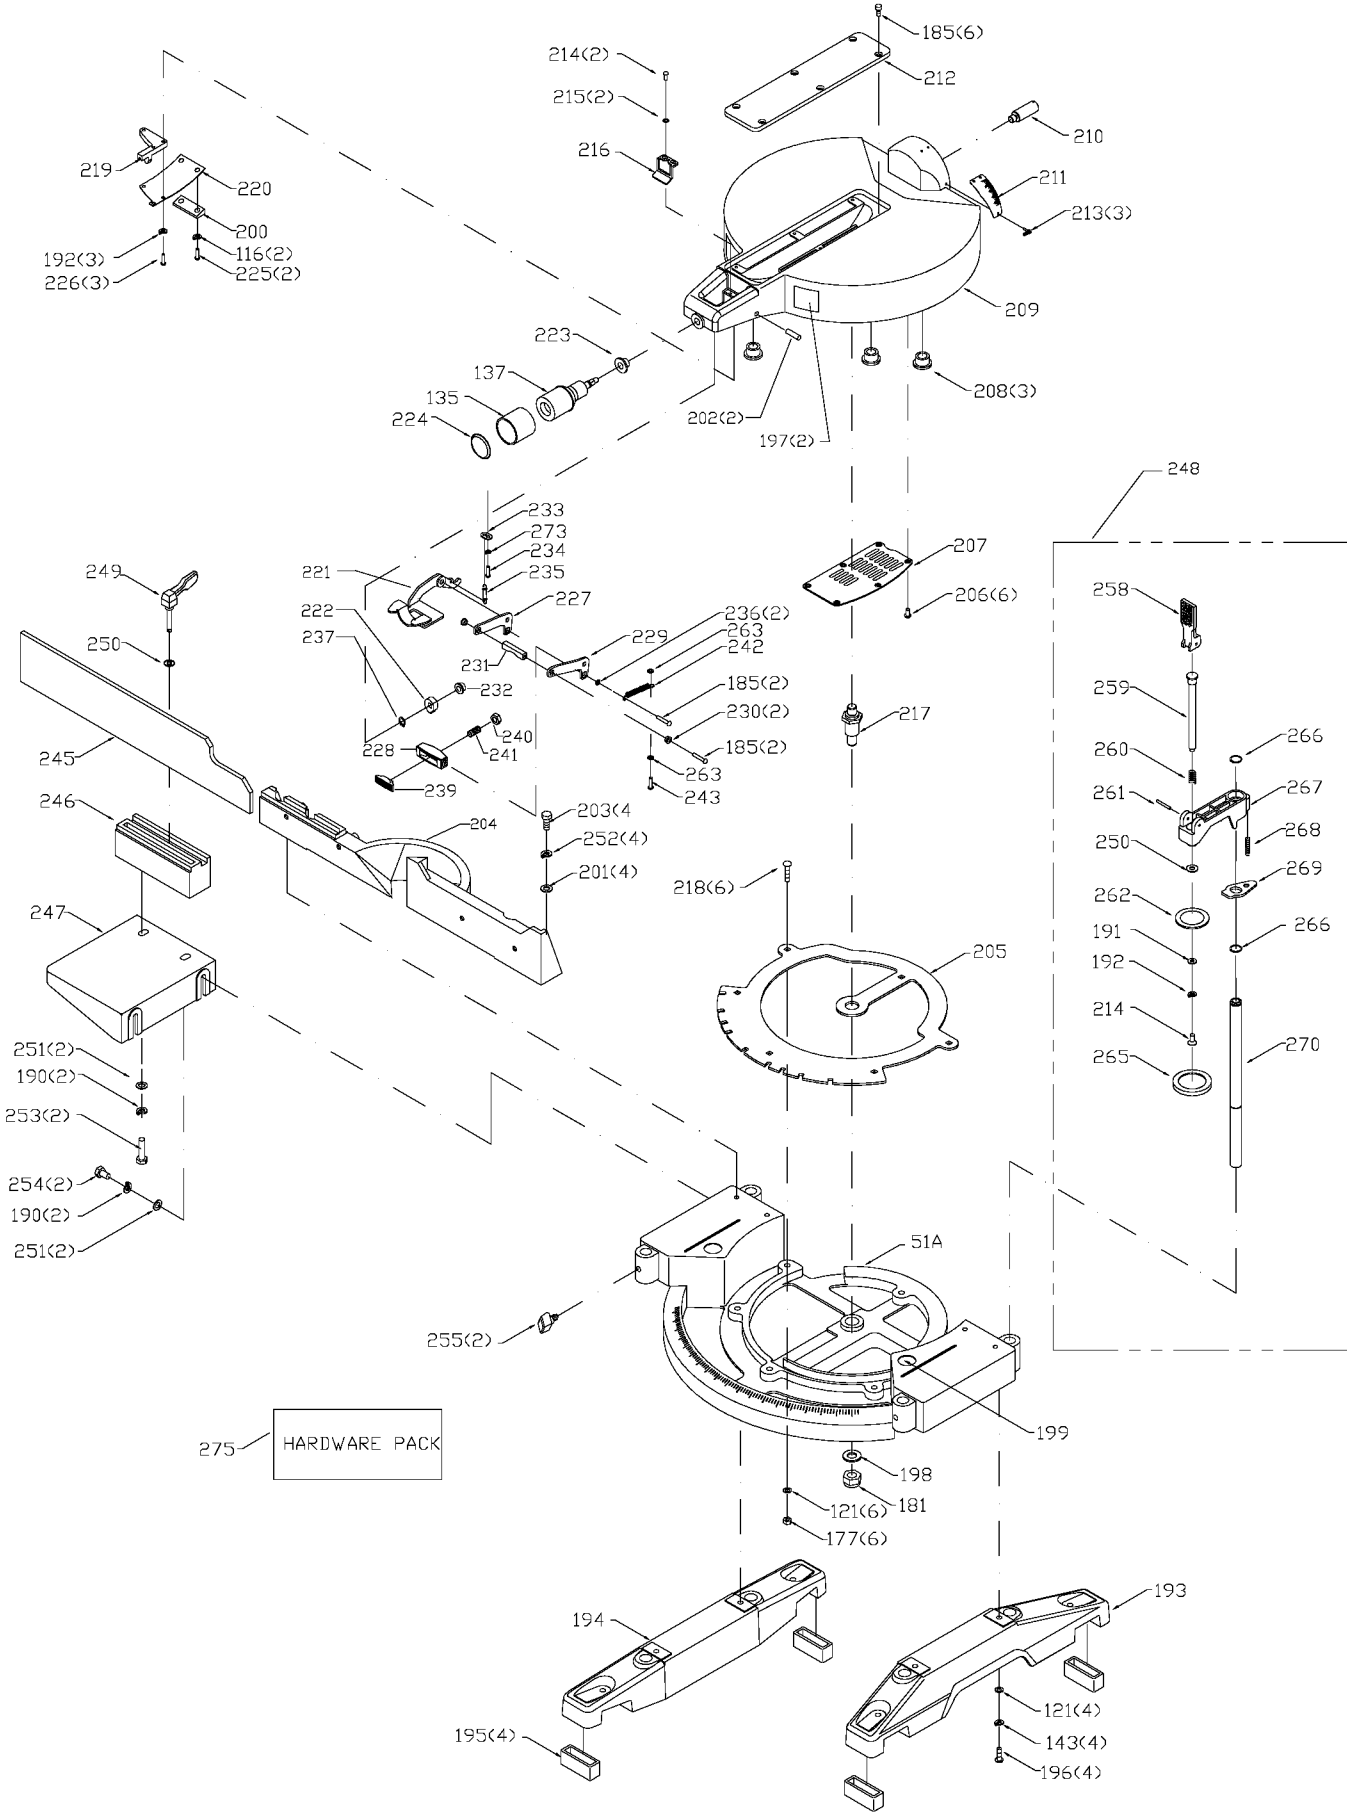

## Parts List for 3802 Type 1

Item Number	Part Number	Description	Qty Required
1	894412	ARMATURE	1
2	894539	FIELD	1
3	1348266	BRUSH	2
3	1348267	BRUSH CAP	2
3	1348263	BRUSH HOLDER	2
4	894427	SWITCH	1
4	894426	SWITCH COVER	1
5	N017151	CORDSET	1
5	N017151	CORDSET	1
39	000000-00	No Longer Available	1
51	000000-00	No Longer Available	1
53	894449	GEAR HOUSING	1
57	894428	BOTTOM HANDLE	1
57	894424	TOP HANDLE	1
81	900983	BLADE FLANGE	1
81	908601	SCREW	1
81	1347233	INNER BLADE FLANGE	1
82	DW3123	32T SAW BLADE	1
89	1342998	SPRING	1
100	901021201711	SCREW	4
101	1347287	M5 PUSH NUT	1
102	1347286	WHEEL	1
103	1347285	BUSHING	1
104	488871-00	LOCK NUT	2
105	1347280	PLATE	1
106	900261	BLADE GUARD	1
107	000000-00	No Longer Available	1

## Parts List for 3802 Type 1

Item Number	Part Number	Description	Qty Required
108	488867-00	CARRIAGE HEAD SCREW	1
109	1347267	PIVOT BOLT	1
110	1347289	GUARD STOP	1
111	000000-00	No Longer Available	1
112	901010600629	SCREW	1
113	000000-00	No Longer Available	1
114	000000-00	No Longer Available	1
115	1347290	SCREW	2
116	488874-00	LOCK WASHER	13
117	000000-00	No Longer Available	1
118	1243395	HEX NUT	1
119	1246102	FL. WASHER	2
120	901021207528	MACHINE SCREW	3
121	904010101614S	STEEL WASHER	13
122	000000-00	No Longer Available	1
123	894411	SCREW	1
124	000000-00	No Longer Available	1
125	901010600609S	CAP SCREW	1
126	1346285	SPACER	1
127	1346272	BUSHING	1
128	1347278	SPRING	1
129	904010312937	WASHER	1
130	1342922	LOCK NUT	1
131	1347266	DEFLECTOR	1
132	901020100559	MACHINE SCREW	1
133	1349622	BLOCK	2
134	1350297S	SCREW	7