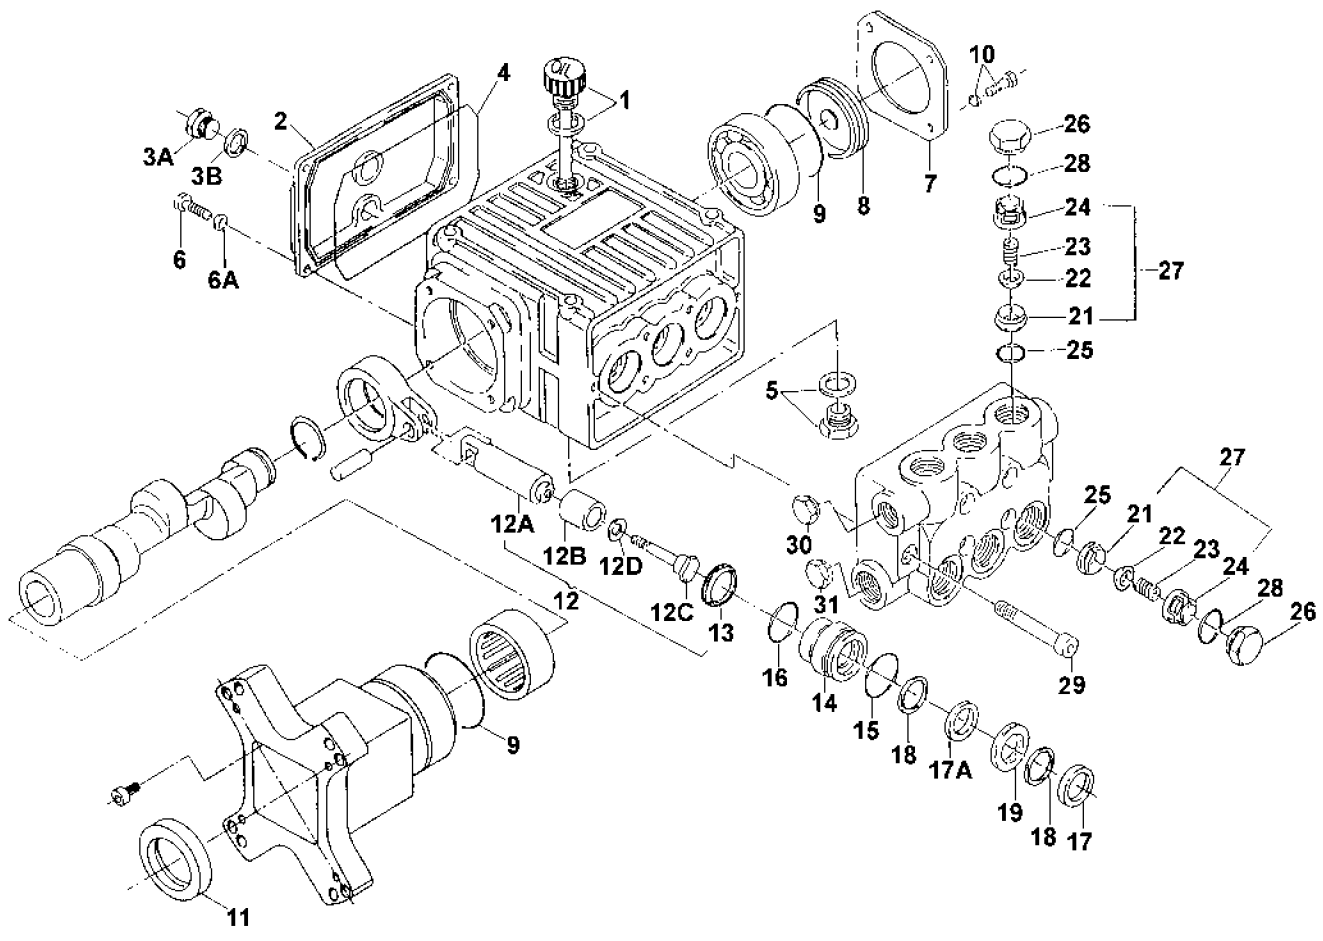

PK17205/P303 GIANT PUMP

Parts List for 37806 Type 0

Item Number	Part Number	Description	Qty Required
1	000000-00	No Longer Available	1
2	000000-00	No Longer Available	1
3	000000-00	No Longer Available	1
3	000000-00	No Longer Available	1
4	000000-00	No Longer Available	1
5	000000-00	No Longer Available	1
6	000000-00	No Longer Available	1
6	000000-00	No Longer Available	1
7	000000-00	No Longer Available	1
8	000000-00	No Longer Available	1
9	000000-00	No Longer Available	1
10	000000-00	No Longer Available	1
11	000000-00	No Longer Available	1
12	GI08453	KIT COMPLETE PLUNGER	1
12	000000-00	No Longer Available	1
12	000000-00	No Longer Available	1
12	000000-00	No Longer Available	1
12	000000-00	No Longer Available	1
13	GI08356-0010	SEAL OIL	1
14	000000-00	No Longer Available	1
15	GI07780	O-RING	1
16	GI12027	O-RING	1
17	000000-00	No Longer Available	1
17	GI08087	V-SLEEVE	1
18	000000-00	No Longer Available	1
19	000000-00	No Longer Available	1
21	000000-00	No Longer Available	1

Parts List for 37806 Type 0

Item Number	Part Number	Description	Qty Required
517	15972	CAP	2
518	000000-00	No Longer Available	1
519	N003522	WHEEL	1
520	F464	PAL NUT	2
521	F064	SCREW .313-18X1.00 H	1
522	488860-00	FLAT WASHER	5
524	000000-00	No Longer Available	4
525	000000-00	No Longer Available	4
526	000000-00	No Longer Available	1
527	F078	WASHER LOCK 5/16	4
528	000000-00	No Longer Available	4
529	000000-00	No Longer Available	1
530	000000-00	No Longer Available	1
531	F039	PLUG QUICK CONNECT F	1
532	000000-00	No Longer Available	1
533	16823	LANCE ZINC HI/LOW AD	1
534	000000-00	No Longer Available	1
535	5140095-05	GUN	1
535	F179	ORING 1/4 QC	1
536	H140	HOSE ASSY CHEMICAL	1