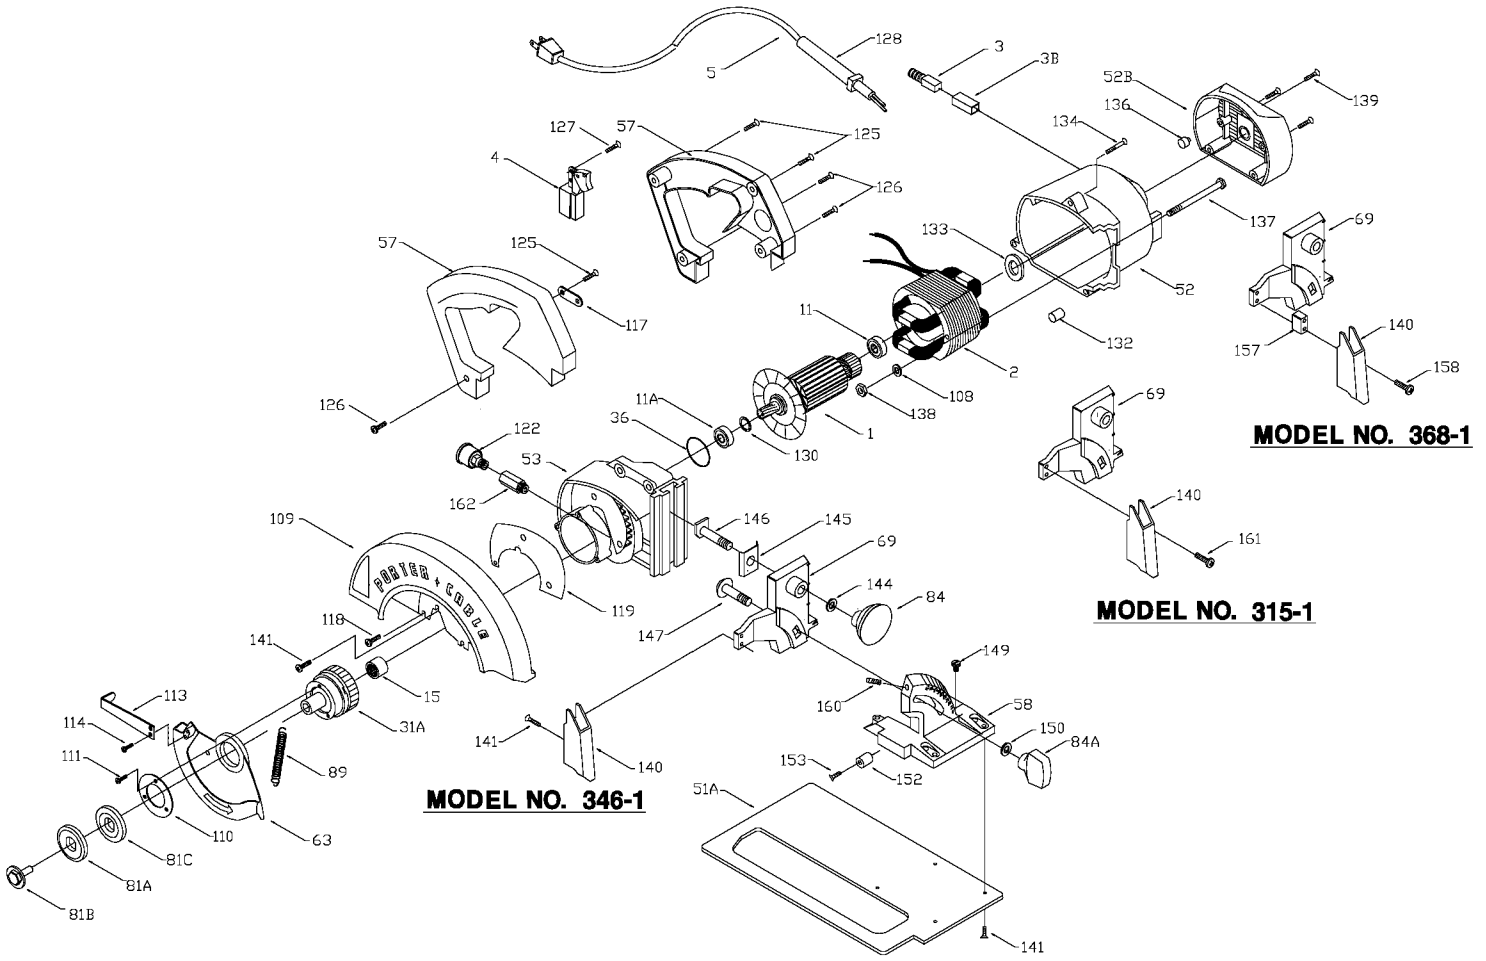

PORTER-CABLE CIRCULAR SAWS

WARNING: Electrical repairs should only be attempted by trained repairmen. Contact the nearest Porter-Cable Service Center or other competent repair center.

315-1
346-1
368-1

MODEL NO. 368-1

MODEL NO. 315-1

MODEL NO. 346-1

Parts List for 368-1 Type 4

Item Number	Part Number	Description	Qty Required
1	000000-00	No Longer Available	1
1	683434	FAN ASSY	1
2	000000-00	No Longer Available	1
3	879553	BRUSH	2
3	000000-00	No Longer Available	2
4	5140066-98	SWITCH KIT	1
4	A10193	CORDSET	1
4	876340	GUARD & SPRING	1
4	384127-01	SCREW	10
11	330003-64	BALL BEARING	3
11	879010	BEARING	3
15	684188	BEARING	3
31	000000-00	No Longer Available	1
31	879670	GEAR & SHAFT	1
31	000000-00	No Longer Available	1
31	875078	JACKSHAFT SPACER	10
31	879010	BEARING	3
36	691594	O-RING	10
51	000000-00	No Longer Available	1
51	000000-00	No Longer Available	1
52	879565	MOTOR HOUSING	1
52	684111	END CAP	1
53	000000-00	No Longer Available	1
57	000000-00	No Longer Available	1
58	695356	SEGMENT ANGLE	1
63	684590	TELESCOPING GUARD	1
69	000000-00	No Longer Available	1