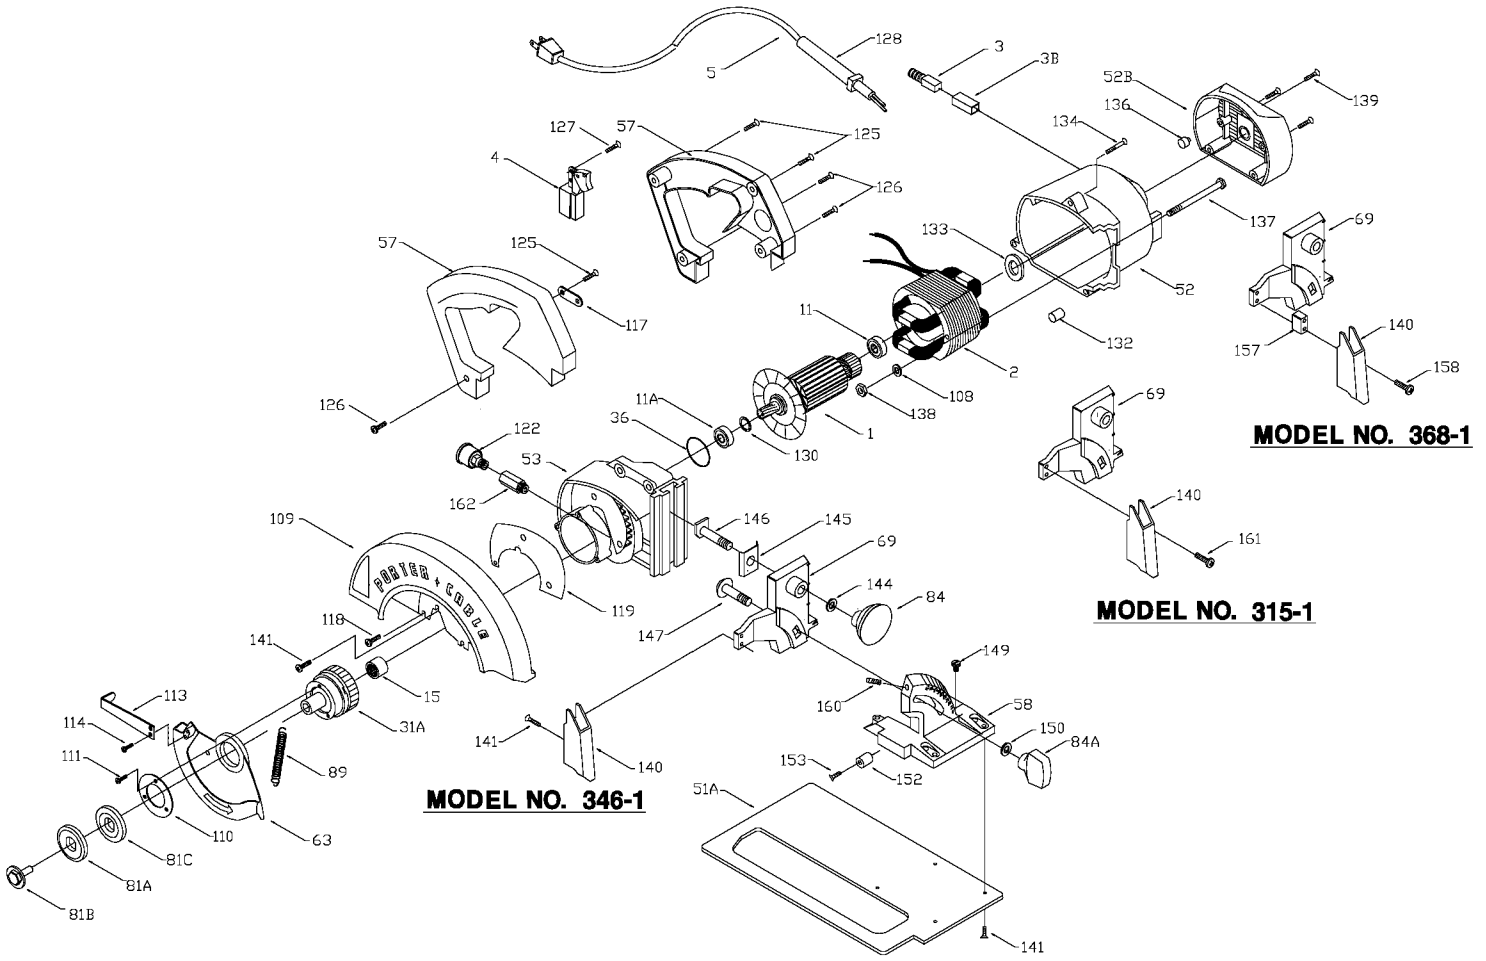

PORTER-CABLE CIRCULAR SAWS

WARNING: Electrical repairs should only be attempted by trained repairmen. Contact the nearest Porter-Cable Service Center or other competent repair center.

315-1
346-1
368-1

Parts List for 368-1 Type 3

Item Number	Part Number	Description	Qty Required
1	000000-00	No Longer Available	1
1	683434	FAN ASSY	1
2	000000-00	No Longer Available	1
3	879553	BRUSH	2
3	000000-00	No Longer Available	2
4	5140066-98	SWITCH KIT	1
4	384127-01	SCREW	10
5	683784	TERMINAL	2
5	330079-98	CORD/10FT/14-2SJ	1
11	330003-64	BALL BEARING	3
11	879010	BEARING	3
15	684188	BEARING	3
31	000000-00	No Longer Available	1
31	879670	GEAR & SHAFT	1
31	000000-00	No Longer Available	1
31	875078	JACKSHAFT SPACER	10
31	879010	BEARING	3
36	691594	O-RING	10
51	000000-00	No Longer Available	1
51	000000-00	No Longer Available	1
52	879565	MOTOR HOUSING	1
52	684111	END CAP	1
53	691598	GEAR HOUSING	1
57	000000-00	No Longer Available	1
58	695356	SEGMENT ANGLE	1
63	684590	TELESCOPING GUARD	1
69	000000-00	No Longer Available	1