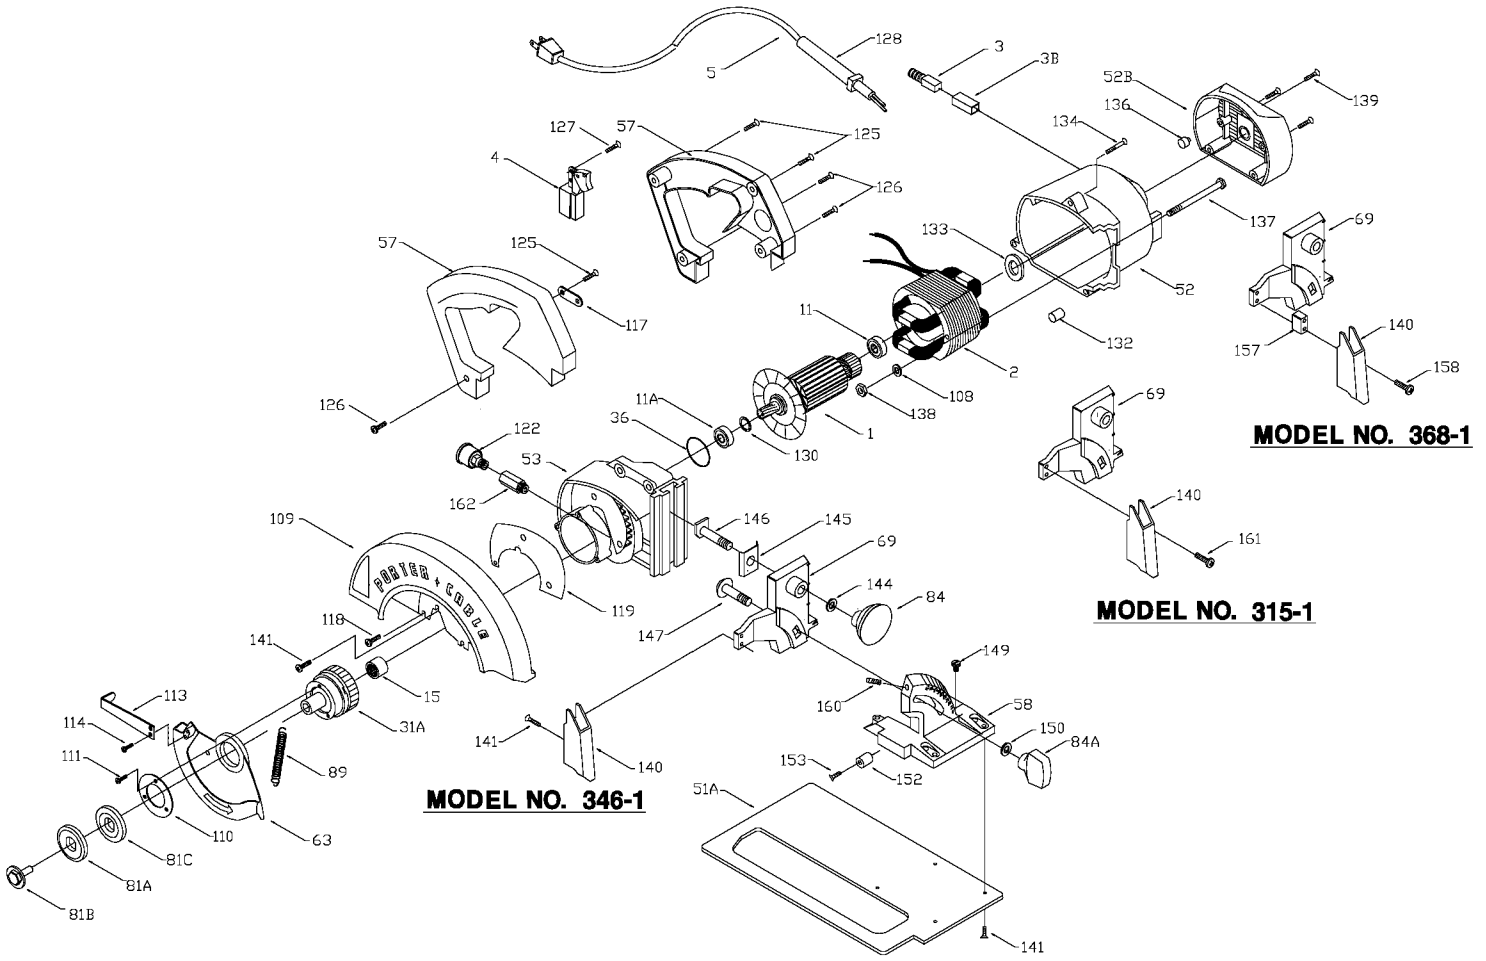

PORTER-CABLE CIRCULAR SAWS

WARNING: Electrical repairs should only be attempted by trained repairmen. Contact the nearest Porter-Cable Service Center or other competent repair center.

315-1
346-1
368-1

Parts List for 368-1 Type 2

Item Number	Part Number	Description	Qty Required
1	000000-00	No Longer Available	1
1	683434	FAN ASSY	1
2	000000-00	No Longer Available	1
3	879553	BRUSH	2
3	000000-00	No Longer Available	2
4	5140066-98	SWITCH KIT	1
4	384127-01	SCREW	10
5	683784	TERMINAL	2
5	330079-98	CORD/10FT/14-2SJ	1
11	330003-64	BALL BEARING	3
11	879010	BEARING	3
15	684188	BEARING	3
31	000000-00	No Longer Available	1
31	879670	GEAR & SHAFT	1
31	000000-00	No Longer Available	1
31	875078	JACKSHAFT SPACER	10
31	879010	BEARING	3
36	691594	O-RING	10
51	000000-00	No Longer Available	1
51	000000-00	No Longer Available	1
52	879565	MOTOR HOUSING	1
52	684111	END CAP	1
53	691598	GEAR HOUSING	1
57	000000-00	No Longer Available	1
58	695356	SEGMENT ANGLE	1
63	684590	TELESCOPING GUARD	1
69	000000-00	No Longer Available	1