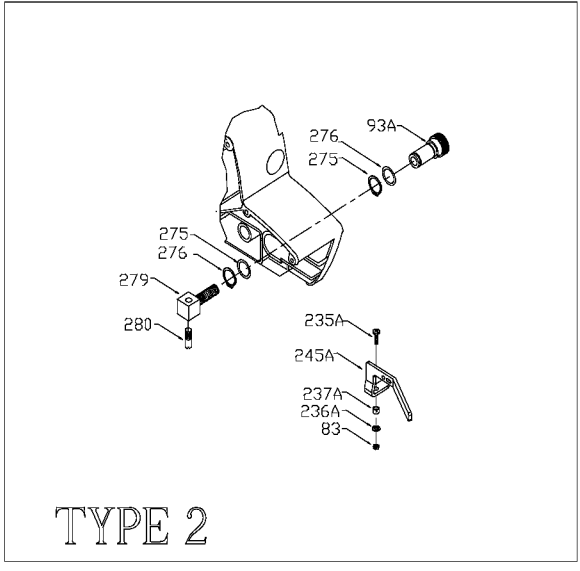

PORTER-CABLE BELT SANDERS

trained repairmen. Contact the nearest Porter-Cable Service Center or other competent repair center.

Type 1, 2, 3,

361
362
363

TYPE 2

Parts List for 363 Type 2

Item Number	Part Number	Description	Qty Required
1	860973	ARMATURE 115V	1
1	881026	ARMATURE	1
1	845948	BAFFLE	1
2	000000-00	No Longer Available	1
2	860972	FIELD 115V	1
3	N031635	BRUSH & SPRING	2
3	803483	BRUSH CAP	2
3	873497	BRUSH HOLDER	2
4	876770	SWITCH	1
5	875863	CORD	1
5	879758	CORD-EURO	1
5	839549	CORD	1
11	803876SV	BEARING	3
12	804211	BEARING,NEEDLE	3
12	803846SV	BEARING	3
15	855284	BEARING	3
23	801852	SEAL	1
31	D839308	PINION DRIVE	1
31	D839309	GEAR DRIVEN	1
37	862604	BELT	1
37	903840	DRIVE PULLEY	1
37	000000-00	No Longer Available	1
40	861323	DRIVE SHAFT	1
40	885104	PULLEY SHAFT 4	1
51	699206	FRAME	1
51	000000-00	No Longer Available	1
53	864434	COVER GEAR HSG	1