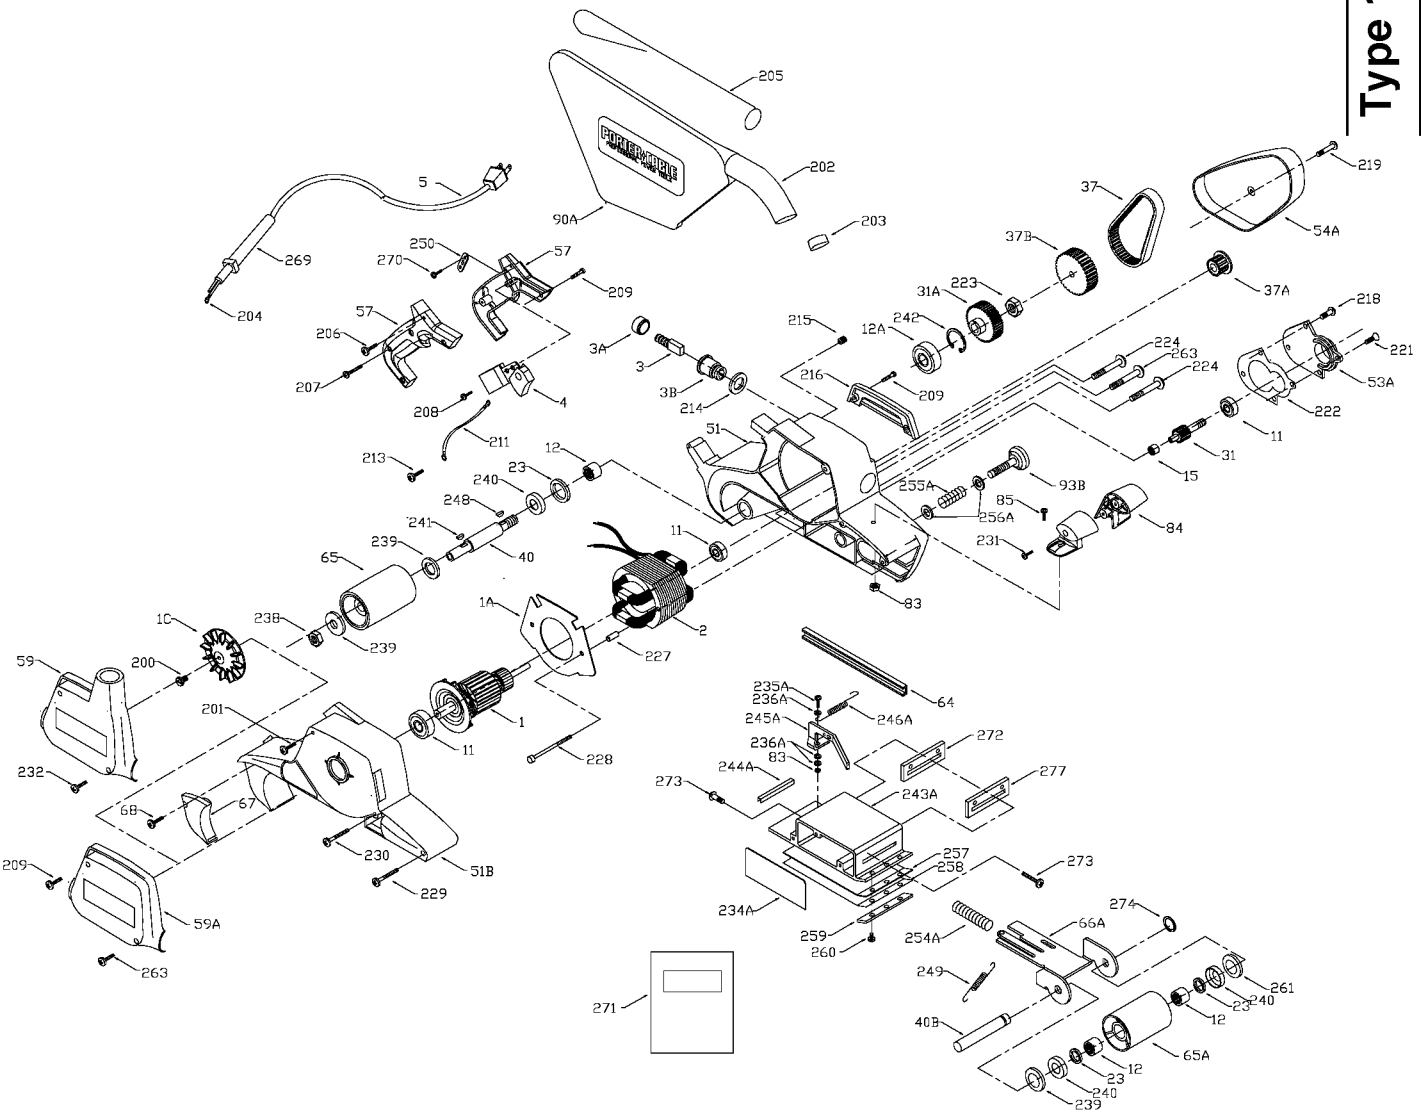

PORTER-CABLE BELT SANDERS

trained repairmen. Contact the nearest Porter-Cable Service Center or other competent repair center.

Type 1, 2, 3,

361
362
363

TYPE 1

TYPE 2

Parts List for 363 Type 2

Item Number	Part Number	Description	Qty Required
1	860973	ARMATURE 115V	1
1	881026	ARMATURE	1
1	845948	BAFFLE	1
2	000000-00	No Longer Available	1
2	860972	FIELD 115V	1
3	N031635	BRUSH & SPRING	2
3	803483	BRUSH CAP	2
3	873497	BRUSH HOLDER	2
4	876770	SWITCH	1
5	875863	CORD	1
5	879758	CORD-EURO	1
5	839549	CORD	1
11	803876SV	BEARING	3
12	804211	BEARING,NEEDLE	3
12	803846SV	BEARING	3
15	855284	BEARING	3
23	801852	SEAL	1
31	D839308	PINION DRIVE	1
31	D839309	GEAR DRIVEN	1
37	862604	BELT	1
37	903840	DRIVE PULLEY	1
37	000000-00	No Longer Available	1
40	861323	DRIVE SHAFT	1
40	885104	PULLEY SHAFT 4	1
51	699206	FRAME	1
51	000000-00	No Longer Available	1
53	864434	COVER GEAR HSG	1