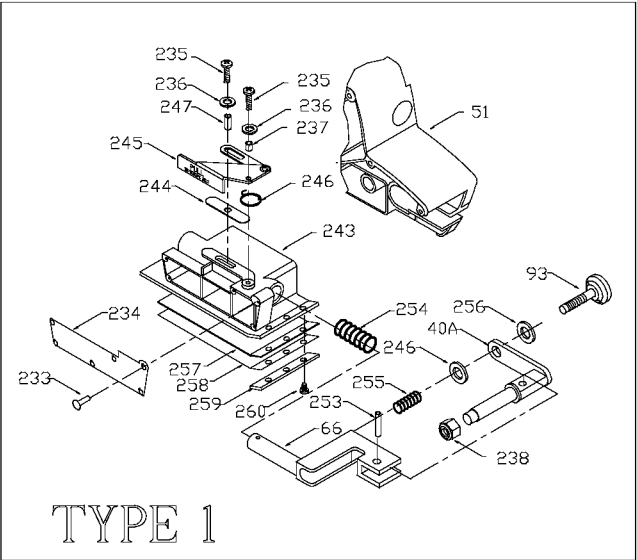

# PORTER-CABLE BELT SANDERS

trained repairmen. Contact the nearest Porter-Cable Service Center or other competent repair center.

Type 1, 2, 3,

361  
362  
363

TYPE 1

TYPE 2

## Parts List for 363 Type 1

Item Number	Part Number	Description	Qty Required
1	000000-00	No Longer Available	1
1	881026	ARMATURE	1
1	845948	BAFFLE	1
2	000000-00	No Longer Available	1
2	860972	FIELD 115V	1
3	N031635	BRUSH & SPRING	2
3	803483	BRUSH CAP	2
3	873497	BRUSH HOLDER	2
4	876770	SWITCH	1
5	875863	CORD	1
5	879758	CORD-EURO	1
5	839549	CORD	1
11	803876SV	BEARING	3
12	804211	BEARING,NEEDLE	3
12	803846SV	BEARING	3
15	855284	BEARING	3
23	801852	SEAL	1
31	D839308	PINION DRIVE	1
31	D839309	GEAR DRIVEN	1
37	862604	BELT	1
37	903840	DRIVE PULLEY	1
37	000000-00	No Longer Available	1
40	861323	DRIVE SHAFT	1
40	804531	SHAFT & LEVER	1
51	000000-00	No Longer Available	1
51	000000-00	No Longer Available	1
53	000000-00	No Longer Available	1

## Parts List for 363 Type 1

Item Number	Part Number	Description	Qty Required
245	000000-00	No Longer Available	1
246	839314	SPRING TORSION	10
247	839316	SPACER LINK	10
248	878563	KEY	1
250	861434	CORD CLAMP	1
253	802433	PIN	10
254	690670	SPRING	10
255	690671	SPRING	10
255	690671	SPRING	10
256	804415	WASHER	10
257	804204	CORK COVERING	1
258	908909	SHOE ASSY	1
259	908909	SHOE ASSY	1
260	876384	SCREW	10
261	803317	WASHER	10
263	878813	SCREW	10
268	861434	CORD CLAMP	1
269	810716	RELIEVER	1
270	859227	SCREW	10
271	000000-00	No Longer Available	1
281	803104	LEAD	1
282	839300	FAN	1
283	000000-00	No Longer Available	1
800	801945	TUBE GREASE	1
800	801946	LUBE	1
861	000000-00	No Longer Available	1