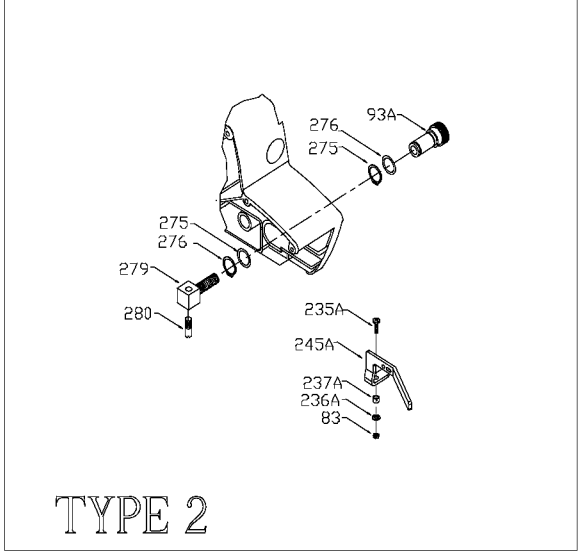

# PORTER-CABLE BELT SANDERS

trained repairmen. Contact the nearest Porter-Cable Service Center or other competent repair center.

Type 1, 2, 3,

361  
362  
363

TYPE 1

TYPE 2

## Parts List for 363 Type 1

Item Number	Part Number	Description	Qty Required
1	000000-00	No Longer Available	1
1	881026	ARMATURE	1
1	845948	BAFFLE	1
2	000000-00	No Longer Available	1
2	860972	FIELD 115V	1
3	N031635	BRUSH & SPRING	2
3	803483	BRUSH CAP	2
3	873497	BRUSH HOLDER	2
4	876770	SWITCH	1
5	875863	CORD	1
5	879758	CORD-EURO	1
5	839549	CORD	1
11	803876SV	BEARING	3
12	804211	BEARING,NEEDLE	3
12	803846SV	BEARING	3
15	855284	BEARING	3
23	801852	SEAL	1
31	D839308	PINION DRIVE	1
31	D839309	GEAR DRIVEN	1
37	862604	BELT	1
37	903840	DRIVE PULLEY	1
37	000000-00	No Longer Available	1
40	861323	DRIVE SHAFT	1
40	804531	SHAFT & LEVER	1
51	000000-00	No Longer Available	1
51	000000-00	No Longer Available	1
53	000000-00	No Longer Available	1

## Parts List for 363 Type 1

Item Number	Part Number	Description	Qty Required
245	000000-00	No Longer Available	1
246	839314	SPRING TORSION	10
247	839316	SPACER LINK	10
248	878563	KEY	1
250	861434	CORD CLAMP	1
253	802433	PIN	10
254	690670	SPRING	10
255	690671	SPRING	10
255	690671	SPRING	10
256	804415	WASHER	10
257	804204	CORK COVERING	1
258	908909	SHOE ASSY	1
259	908909	SHOE ASSY	1
260	876384	SCREW	10
261	803317	WASHER	10
263	878813	SCREW	10
268	861434	CORD CLAMP	1
269	810716	RELIEVER	1
270	859227	SCREW	10
271	000000-00	No Longer Available	1
281	803104	LEAD	1
282	839300	FAN	1
283	000000-00	No Longer Available	1
800	801945	TUBE GREASE	1
800	801946	LUBE	1
861	000000-00	No Longer Available	1