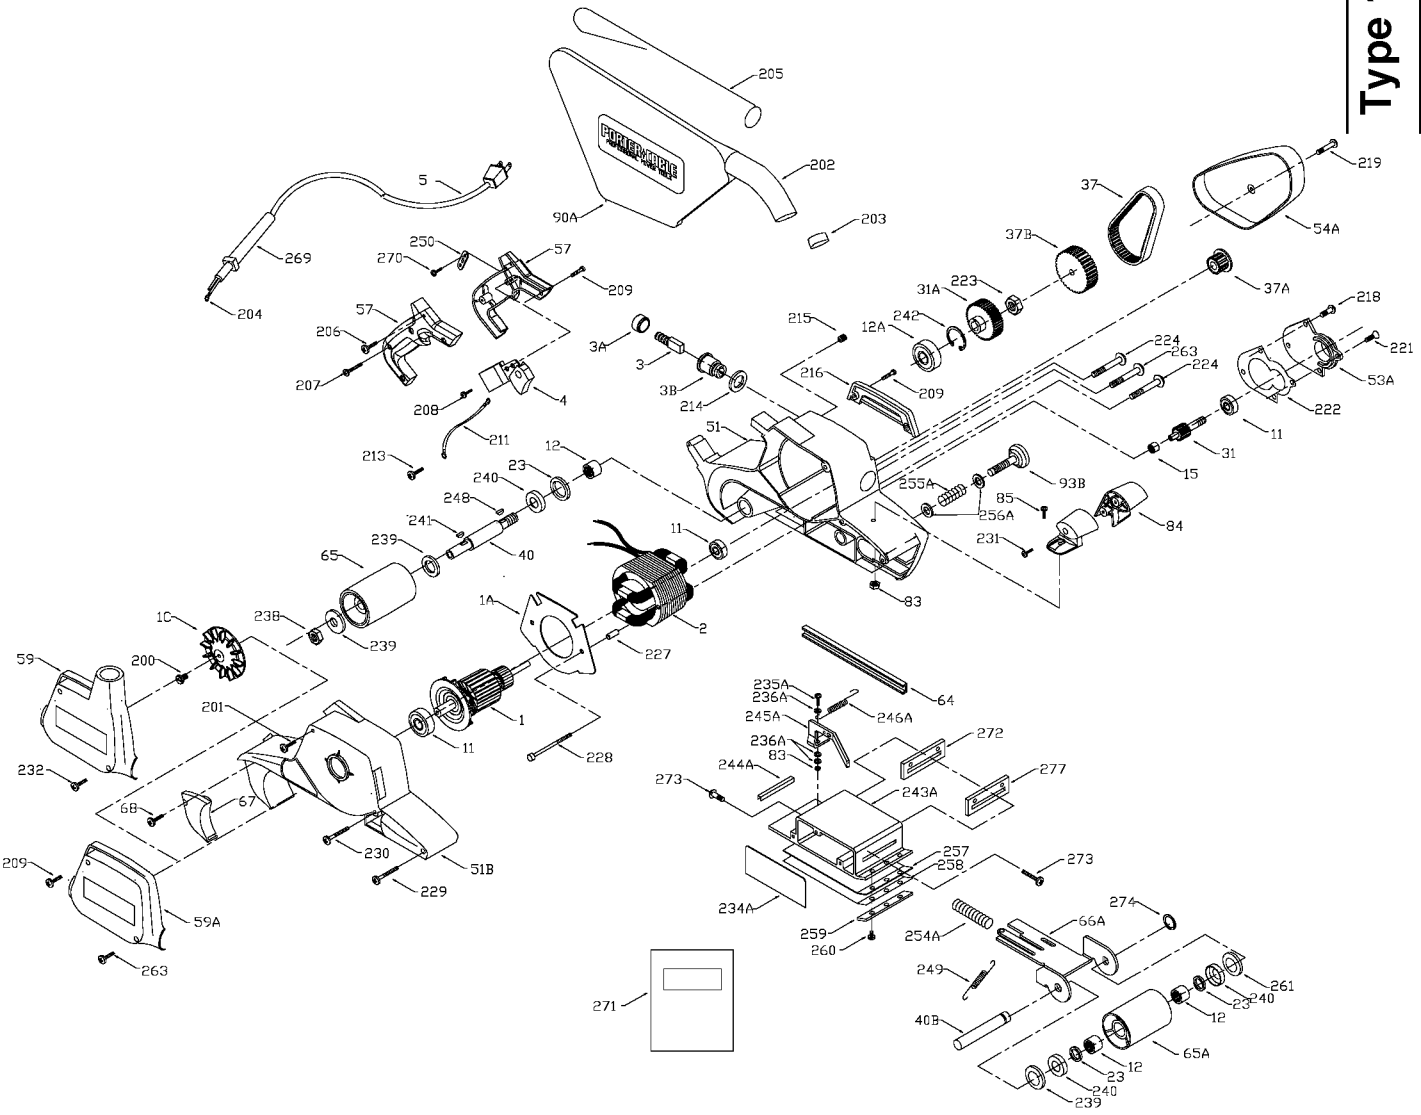

# PORTER-CABLE BELT SANDERS

trained repairmen. Contact the nearest Porter-Cable Service Center or other competent repair center.

Type 1, 2, 3,

361  
362  
363

TYPE 1

TYPE 2

## Parts List for 363 Type 1

Item Number	Part Number	Description	Qty Required
1	000000-00	No Longer Available	1
1	881026	ARMATURE	1
1	845948	BAFFLE	1
2	000000-00	No Longer Available	1
2	860972	FIELD 115V	1
3	N031635	BRUSH & SPRING	2
3	803483	BRUSH CAP	2
3	873497	BRUSH HOLDER	2
4	876770	SWITCH	1
5	875863	CORD	1
5	879758	CORD-EURO	1
5	839549	CORD	1
11	803876SV	BEARING	3
12	804211	BEARING,NEEDLE	3
12	803846SV	BEARING	3
15	855284	BEARING	3
23	801852	SEAL	1
31	D839308	PINION DRIVE	1
31	D839309	GEAR DRIVEN	1
37	862604	BELT	1
37	903840	DRIVE PULLEY	1
37	000000-00	No Longer Available	1
40	861323	DRIVE SHAFT	1
40	804531	SHAFT & LEVER	1
51	000000-00	No Longer Available	1
51	000000-00	No Longer Available	1
53	000000-00	No Longer Available	1

## Parts List for 363 Type 1

Item Number	Part Number	Description	Qty Required
245	000000-00	No Longer Available	1
246	839314	SPRING TORSION	10
247	839316	SPACER LINK	10
248	878563	KEY	1
250	861434	CORD CLAMP	1
253	802433	PIN	10
254	690670	SPRING	10
255	690671	SPRING	10
255	690671	SPRING	10
256	804415	WASHER	10
257	804204	CORK COVERING	1
258	908909	SHOE ASSY	1
259	908909	SHOE ASSY	1
260	876384	SCREW	10
261	803317	WASHER	10
263	878813	SCREW	10
268	861434	CORD CLAMP	1
269	810716	RELIEVER	1
270	859227	SCREW	10
271	000000-00	No Longer Available	1
281	803104	LEAD	1
282	839300	FAN	1
283	000000-00	No Longer Available	1
800	801945	TUBE GREASE	1
800	801946	LUBE	1
861	000000-00	No Longer Available	1