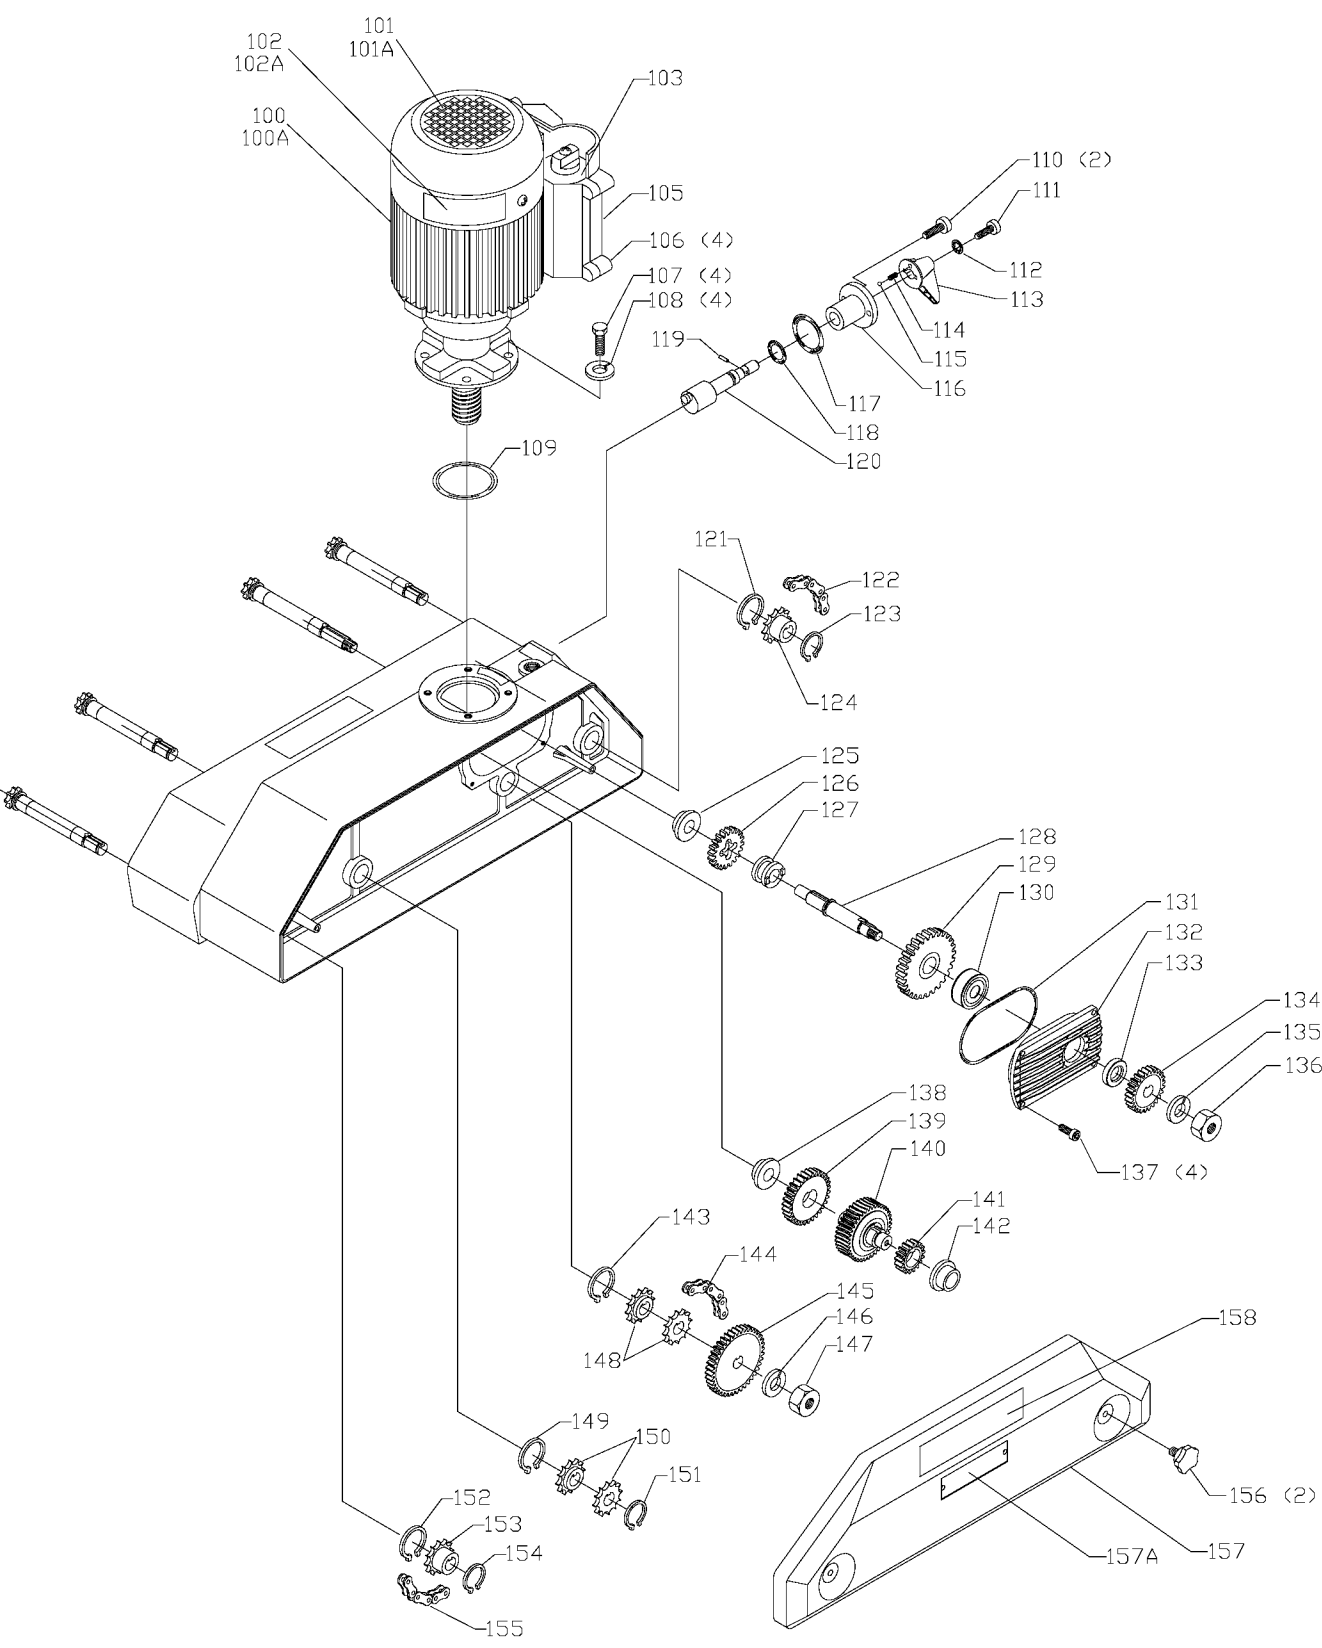

## Parts List for 36-856 Type 1

Item Number	Part Number	Description	Qty Required
1	1340478	NUT	4
2	1246065	LOCKWASHER	4
3	1347864	GREASE FITTING	4
4	1348070	SUPPORT RH	2
4	1348135	SUPPORT LH	2
5	1246004	CAP SCREW	4
6	904030201667	WASHER	4
7	1348072	SPROCKET 22 TOOTH	4
8	1348073	CHAIN 26 LINKS	4
9	1348074	HUB	4
10	1348076A	SHAFT	4
11	1347864	GREASE FITTING	4
12	1348077	COVER	4
13	1340496	ROLLER	4
14	904030201750	LOCK WASHER	4
15	1243554	SCREW	4
16	1330398	SCREW	8
17	1348075	SHAFT	4
18	1348078	SHAFT W/THREAD	4
19	1348071	BUSHING	4
20	1348069	SPRING	4
21	1348063	OIL PLUG	1
22	1348064	SEAL	1
23	1348112	CASE	1
24	1348068	WARNING LABEL	1
25	1243321	SCREW	4
26	1347915	LUBE GUN	1

## Parts List for 36-856 Type 1

Item Number	Part Number	Description	Qty Required
35	328771-02	GREASE	1
36	999010131210	OIL - 1PT	2
100	1348109	MOTOR 3 PHASE	1
101	1348052	FAN COVER 1 PH	1
101	1348133	FAN COVER	1
102	1348110	MOTOR PLATE	1
102	1348053	MOTOR PLATE	1
103	1348054	SWITCH ASSY	1
103	1348056	SWITCH PLATE	1
103	1348054	SWITCH ASSY	1
103	1348111	POWER CORD	1
103	1348059	STRAIN RELIEF	1
103	1348057	CAPACITOR 35UF	1
105	1348060	SWITCH BOX ASSY	1
106	1348061	SCREW	4
107	1246034	CAP SCREW	4
108	488813-00	LOCK WASHER	4
109	1348062	O-RING	1
110	1346203	SCREW	2
111	1246051	CAP SCREW	1
112	1343521	WASHER	1
113	1348123	LEVER	1
114	1348124	SPRING	1
115	1243353	STEEL BALL	1
116	1348125	BUSHING	1
117	1348126	O-RING	1
118	1348128	O-RING	1