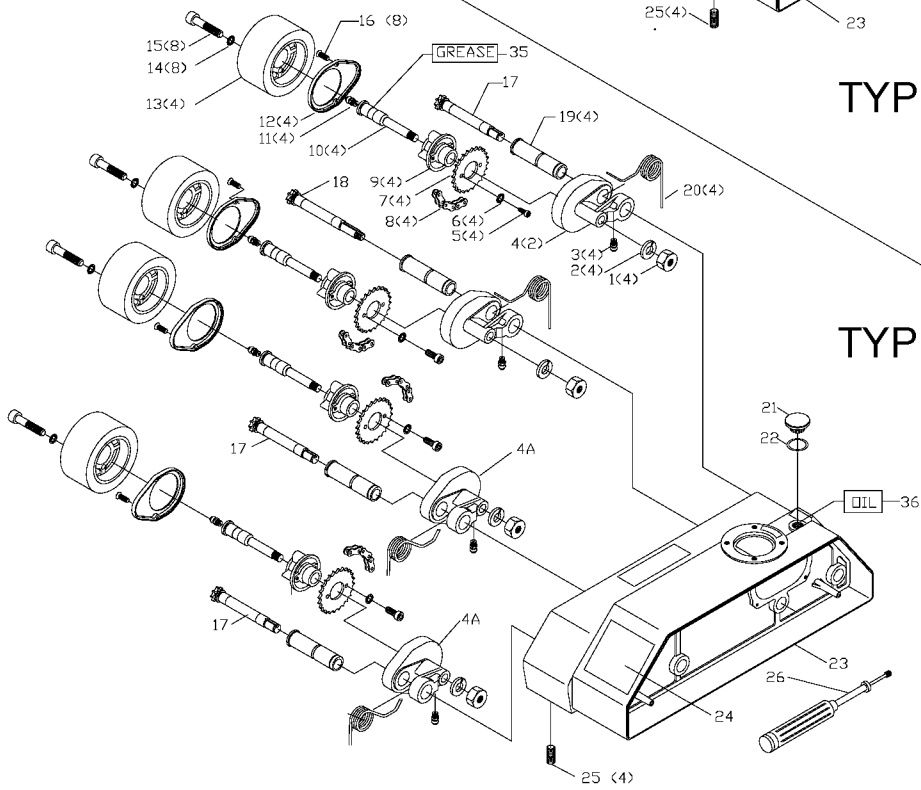

## Parts List for 36-856 Type 1

Item Number	Part Number	Description	Qty Required
1	1340478	NUT	4
2	1246065	LOCKWASHER	4
3	1347864	GREASE FITTING	4
4	1348070	SUPPORT RH	2
4	1348135	SUPPORT LH	2
5	1246004	CAP SCREW	4
6	904030201667	WASHER	4
7	1348072	SPROCKET 22 TOOTH	4
8	1348073	CHAIN 26 LINKS	4
9	1348074	HUB	4
10	1348076A	SHAFT	4
11	1347864	GREASE FITTING	4
12	1348077	COVER	4
13	1340496	ROLLER	4
14	904030201750	LOCK WASHER	4
15	1243554	SCREW	4
16	1330398	SCREW	8
17	1348075	SHAFT	4
18	1348078	SHAFT W/THREAD	4
19	1348071	BUSHING	4
20	1348069	SPRING	4
21	1348063	OIL PLUG	1
22	1348064	SEAL	1
23	1348112	CASE	1
24	1348068	WARNING LABEL	1
25	1243321	SCREW	4
26	1347915	LUBE GUN	1

## Parts List for 36-856 Type 1

Item Number	Part Number	Description	Qty Required
35	328771-02	GREASE	1
36	999010131210	OIL - 1PT	2
100	1348109	MOTOR 3 PHASE	1
101	1348052	FAN COVER 1 PH	1
101	1348133	FAN COVER	1
102	1348110	MOTOR PLATE	1
102	1348053	MOTOR PLATE	1
103	1348054	SWITCH ASSY	1
103	1348056	SWITCH PLATE	1
103	1348054	SWITCH ASSY	1
103	1348111	POWER CORD	1
103	1348059	STRAIN RELIEF	1
103	1348057	CAPACITOR 35UF	1
105	1348060	SWITCH BOX ASSY	1
106	1348061	SCREW	4
107	1246034	CAP SCREW	4
108	488813-00	LOCK WASHER	4
109	1348062	O-RING	1
110	1346203	SCREW	2
111	1246051	CAP SCREW	1
112	1343521	WASHER	1
113	1348123	LEVER	1
114	1348124	SPRING	1
115	1243353	STEEL BALL	1
116	1348125	BUSHING	1
117	1348126	O-RING	1
118	1348128	O-RING	1