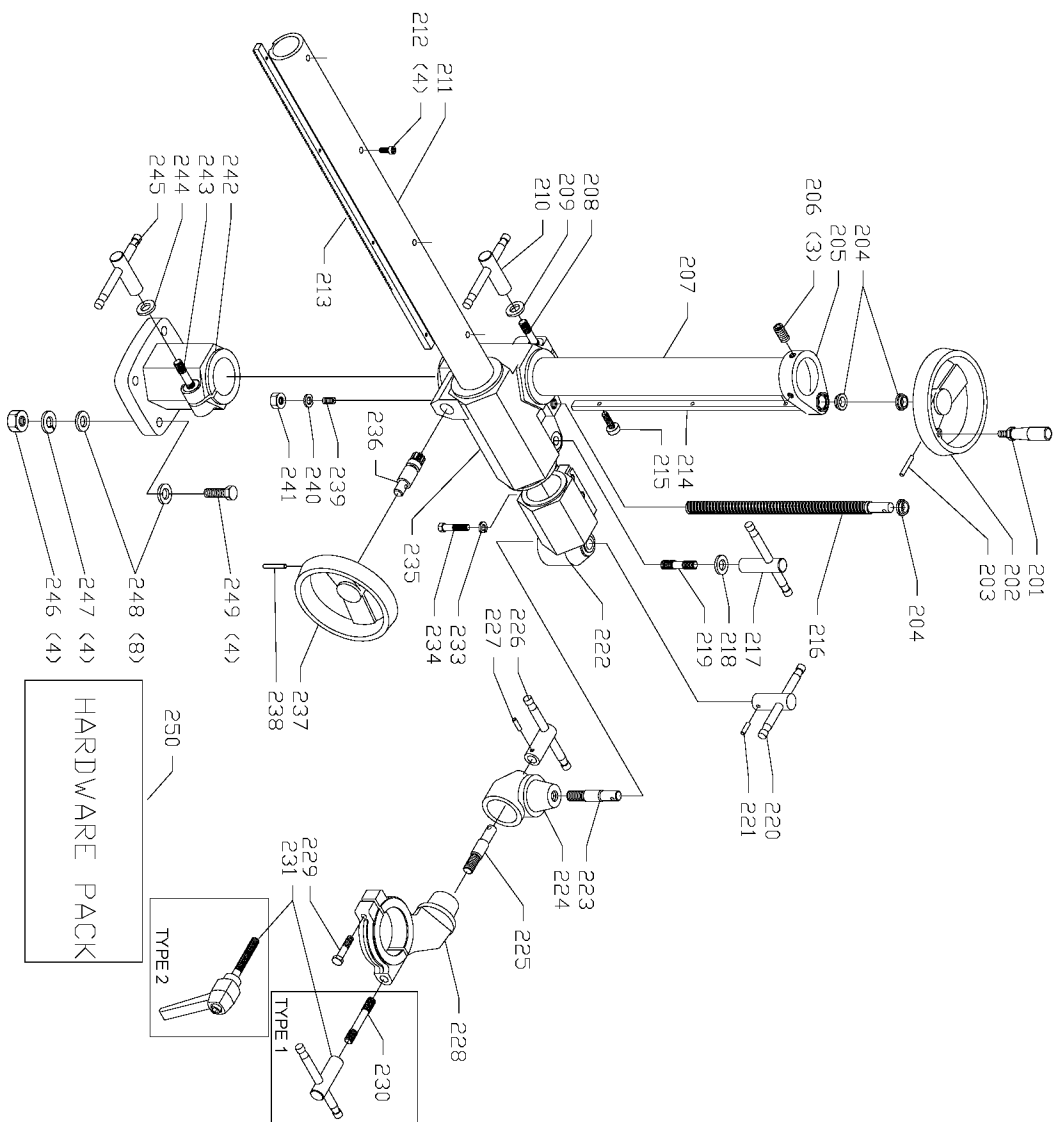

## Parts List for 36-856 Type 1

Item Number	Part Number	Description	Qty Required
1	1340478	NUT	4
2	1246065	LOCKWASHER	4
3	1347864	GREASE FITTING	4
4	1348070	SUPPORT RH	2
4	1348135	SUPPORT LH	2
5	1246004	CAP SCREW	4
6	904030201667	WASHER	4
7	1348072	SPROCKET 22 TOOTH	4
8	1348073	CHAIN 26 LINKS	4
9	1348074	HUB	4
10	1348076A	SHAFT	4
11	1347864	GREASE FITTING	4
12	1348077	COVER	4
13	1340496	ROLLER	4
14	904030201750	LOCK WASHER	4
15	1243554	SCREW	4
16	1330398	SCREW	8
17	1348075	SHAFT	4
18	1348078	SHAFT W/THREAD	4
19	1348071	BUSHING	4
20	1348069	SPRING	4
21	1348063	OIL PLUG	1
22	1348064	SEAL	1
23	1348112	CASE	1
24	1348068	WARNING LABEL	1
25	1243321	SCREW	4
26	1347915	LUBE GUN	1

## Parts List for 36-856 Type 1

Item Number	Part Number	Description	Qty Required
35	328771-02	GREASE	1
36	999010131210	OIL - 1PT	2
100	1348109	MOTOR 3 PHASE	1
101	1348052	FAN COVER 1 PH	1
101	1348133	FAN COVER	1
102	1348110	MOTOR PLATE	1
102	1348053	MOTOR PLATE	1
103	1348054	SWITCH ASSY	1
103	1348056	SWITCH PLATE	1
103	1348054	SWITCH ASSY	1
103	1348111	POWER CORD	1
103	1348059	STRAIN RELIEF	1
103	1348057	CAPACITOR 35UF	1
105	1348060	SWITCH BOX ASSY	1
106	1348061	SCREW	4
107	1246034	CAP SCREW	4
108	488813-00	LOCK WASHER	4
109	1348062	O-RING	1
110	1346203	SCREW	2
111	1246051	CAP SCREW	1
112	1343521	WASHER	1
113	1348123	LEVER	1
114	1348124	SPRING	1
115	1243353	STEEL BALL	1
116	1348125	BUSHING	1
117	1348126	O-RING	1
118	1348128	O-RING	1