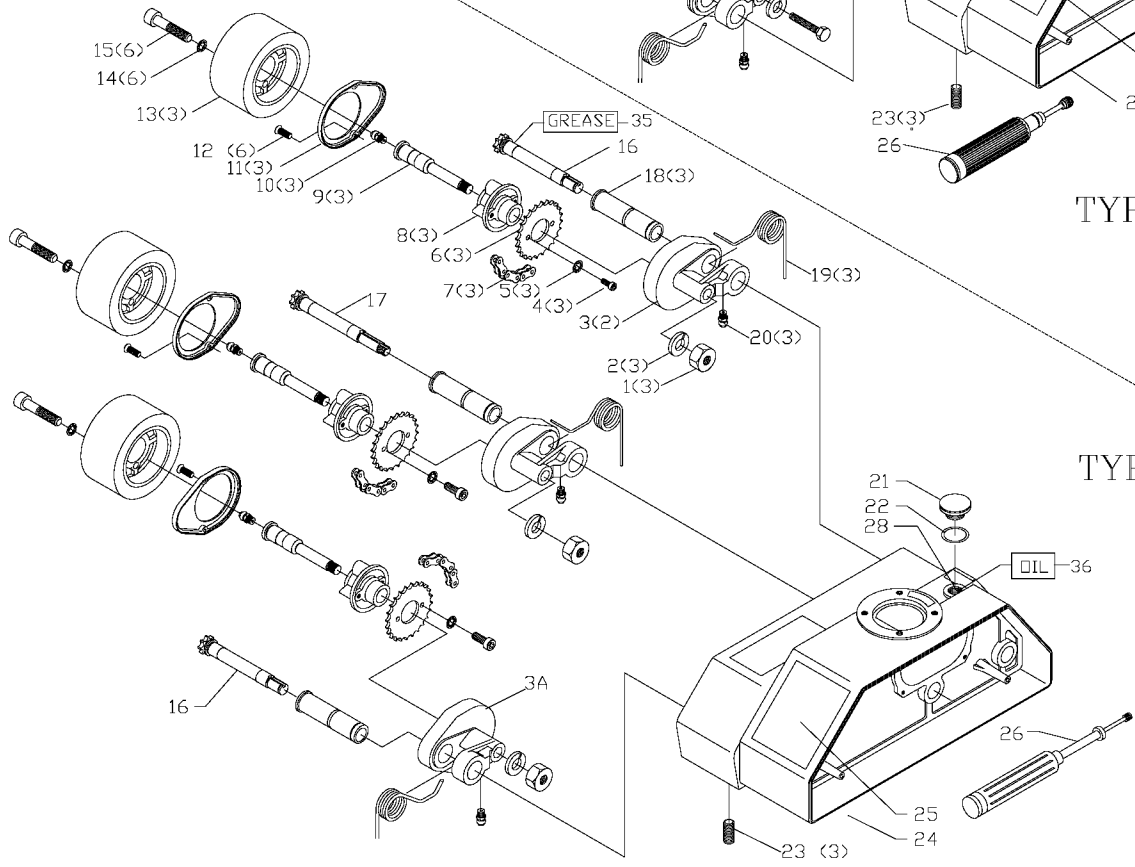

TYPE 2

TYPE 1

Parts List for 36-851 Type 2

Item Number	Part Number	Description	Qty Required
1	A08819	SCREW	3
2	1246065	LOCKWASHER	3
3	A08820	RH SUPPORT	2
3	A08821	LH SUPPORT	1
4	1246004	CAP SCREW	3
5	904030201667	WASHER	3
6	1348072	SPROCKET 22 TOOTH	3
7	1348073	CHAIN 26 LINKS	3
8	A08822	HUB	3
9	A08823	SHAFT	3
9	1330075	RETAINING RING	3
10	1347864	GREASE FITTING	3
11	A08824	COVER	3
12	1330398	SCREW	6
16	1348075	SHAFT	3
17	1348078	SHAFT W/THREAD	3
18	1348071	BUSHING	3
19	1348069	SPRING	3
20	1347864	GREASE FITTING	3
21	1348063	OIL PLUG	1
22	1348064	SEAL	1
23	1243321	SCREW	3
24	A12100	CASE	1
25	A08327	WARNING LABEL	1
26	1347915	LUBE GUN	1
28	5140057-78	WHEEL	3
29	A12102	TIRE	3

Parts List for 36-851 Type 2

Item Number	Part Number	Description	Qty Required
30	5140057-78	WHEEL	3
31	904030201750	LOCK WASHER	6
32	1349916	SCREW	6
33	904030201750	LOCK WASHER	6
34	1246054	CAP SCREW	6
35	328771-02	GREASE	1
36	999010131210	OIL - 1PT	2
100	1348051	MOTOR ASSY 1PH	1
100	1348109	MOTOR 3 PHASE	1
101	1348052	FAN COVER 1 PH	1
102	A08315	MOTOR PLATE	1
103	1348054	SWITCH ASSY	1
103	1348056	SWITCH PLATE	1
103	1348054	SWITCH ASSY	1
103	1348111	POWER CORD	1
103	1348059	STRAIN RELIEF	1
103	1348057	CAPACITOR 35UF	1
105	1348060	SWITCH BOX ASSY	1
106	1348061	SCREW	4
107	1246034	CAP SCREW	1
108	488813-00	LOCK WASHER	1
109	1348062	O-RING	1
110	1346203	SCREW	1
111	1348066	COVER	1
112	1348065	SEAL	1
113	1246181	RET RING	1
114	1347877	SPROCKET LONG	1