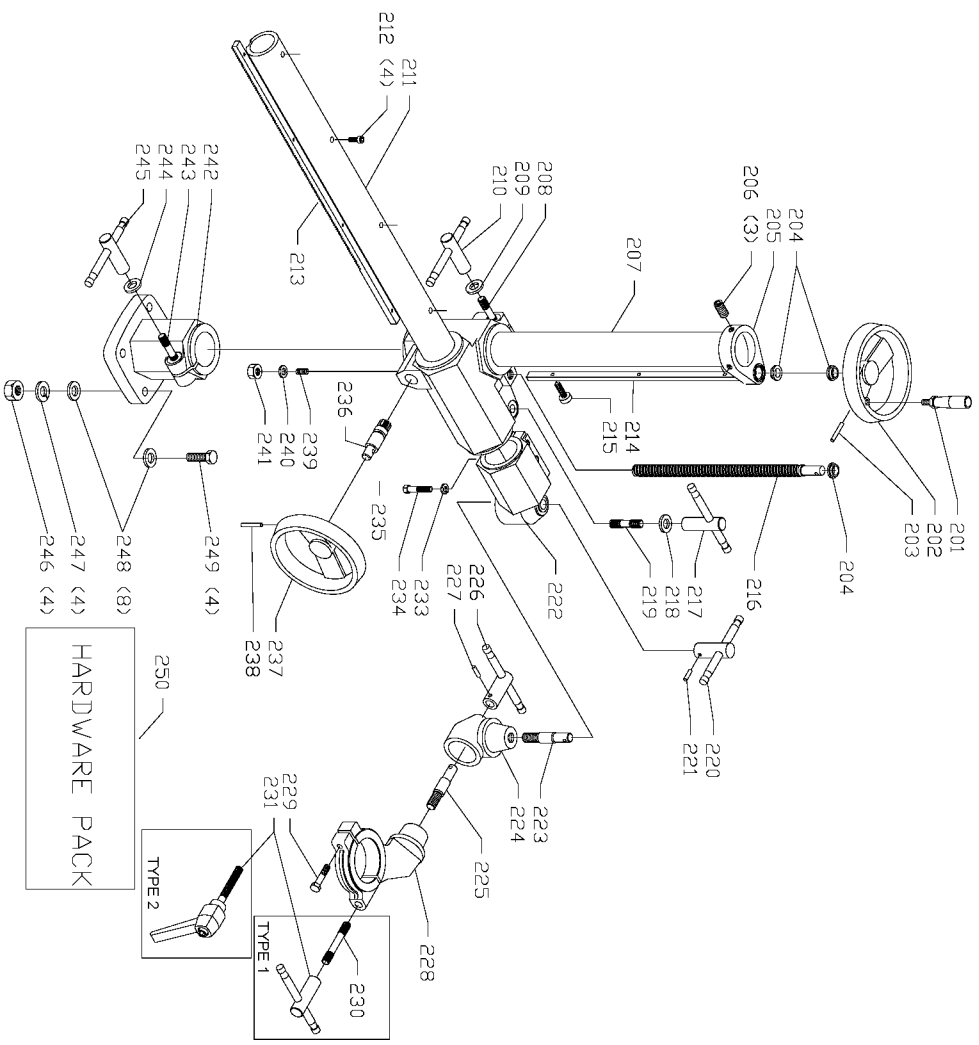

TYPE 2

TYPE 1

Parts List for 36-851 Type 2

Item Number	Part Number	Description	Qty Required
1	A08819	SCREW	3
2	1246065	LOCKWASHER	3
3	A08820	RH SUPPORT	2
3	A08821	LH SUPPORT	1
4	1246004	CAP SCREW	3
5	904030201667	WASHER	3
6	1348072	SPROCKET 22 TOOTH	3
7	1348073	CHAIN 26 LINKS	3
8	A08822	HUB	3
9	A08823	SHAFT	3
9	1330075	RETAINING RING	3
10	1347864	GREASE FITTING	3
11	A08824	COVER	3
12	1330398	SCREW	6
16	1348075	SHAFT	3
17	1348078	SHAFT W/THREAD	3
18	1348071	BUSHING	3
19	1348069	SPRING	3
20	1347864	GREASE FITTING	3
21	1348063	OIL PLUG	1
22	1348064	SEAL	1
23	1243321	SCREW	3
24	A12100	CASE	1
25	A08327	WARNING LABEL	1
26	1347915	LUBE GUN	1
28	5140057-78	WHEEL	3
29	A12102	TIRE	3

Parts List for 36-851 Type 2

Item Number	Part Number	Description	Qty Required
30	5140057-78	WHEEL	3
31	904030201750	LOCK WASHER	6
32	1349916	SCREW	6
33	904030201750	LOCK WASHER	6
34	1246054	CAP SCREW	6
35	328771-02	GREASE	1
36	999010131210	OIL - 1PT	2
100	1348051	MOTOR ASSY 1PH	1
100	1348109	MOTOR 3 PHASE	1
101	1348052	FAN COVER 1 PH	1
102	A08315	MOTOR PLATE	1
103	1348054	SWITCH ASSY	1
103	1348056	SWITCH PLATE	1
103	1348054	SWITCH ASSY	1
103	1348111	POWER CORD	1
103	1348059	STRAIN RELIEF	1
103	1348057	CAPACITOR 35UF	1
105	1348060	SWITCH BOX ASSY	1
106	1348061	SCREW	4
107	1246034	CAP SCREW	1
108	488813-00	LOCK WASHER	1
109	1348062	O-RING	1
110	1346203	SCREW	1
111	1348066	COVER	1
112	1348065	SEAL	1
113	1246181	RET RING	1
114	1347877	SPROCKET LONG	1