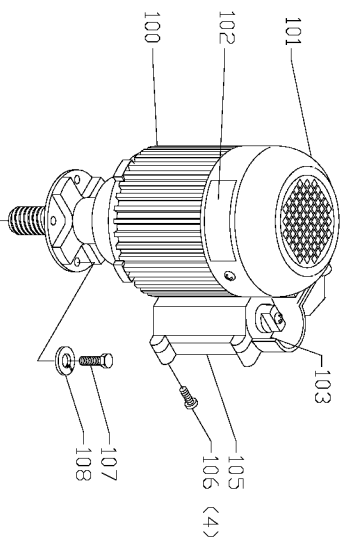

TYPE 2

TYPE 1

Parts List for 36-851 Type 2

Item Number	Part Number	Description	Qty Required
1	A08819	SCREW	3
2	1246065	LOCKWASHER	3
3	A08820	RH SUPPORT	2
3	A08821	LH SUPPORT	1
4	1246004	CAP SCREW	3
5	904030201667	WASHER	3
6	1348072	SPROCKET 22 TOOTH	3
7	1348073	CHAIN 26 LINKS	3
8	A08822	HUB	3
9	A08823	SHAFT	3
9	1330075	RETAINING RING	3
10	1347864	GREASE FITTING	3
11	A08824	COVER	3
12	1330398	SCREW	6
16	1348075	SHAFT	3
17	1348078	SHAFT W/THREAD	3
18	1348071	BUSHING	3
19	1348069	SPRING	3
20	1347864	GREASE FITTING	3
21	1348063	OIL PLUG	1
22	1348064	SEAL	1
23	1243321	SCREW	3
24	A12100	CASE	1
25	A08327	WARNING LABEL	1
26	1347915	LUBE GUN	1
28	5140057-78	WHEEL	3
29	A12102	TIRE	3

Parts List for 36-851 Type 2

Item Number	Part Number	Description	Qty Required
30	5140057-78	WHEEL	3
31	904030201750	LOCK WASHER	6
32	1349916	SCREW	6
33	904030201750	LOCK WASHER	6
34	1246054	CAP SCREW	6
35	328771-02	GREASE	1
36	999010131210	OIL - 1PT	2
100	1348051	MOTOR ASSY 1PH	1
100	1348109	MOTOR 3 PHASE	1
101	1348052	FAN COVER 1 PH	1
102	A08315	MOTOR PLATE	1
103	1348054	SWITCH ASSY	1
103	1348056	SWITCH PLATE	1
103	1348054	SWITCH ASSY	1
103	1348111	POWER CORD	1
103	1348059	STRAIN RELIEF	1
103	1348057	CAPACITOR 35UF	1
105	1348060	SWITCH BOX ASSY	1
106	1348061	SCREW	4
107	1246034	CAP SCREW	1
108	488813-00	LOCK WASHER	1
109	1348062	O-RING	1
110	1346203	SCREW	1
111	1348066	COVER	1
112	1348065	SEAL	1
113	1246181	RET RING	1
114	1347877	SPROCKET LONG	1