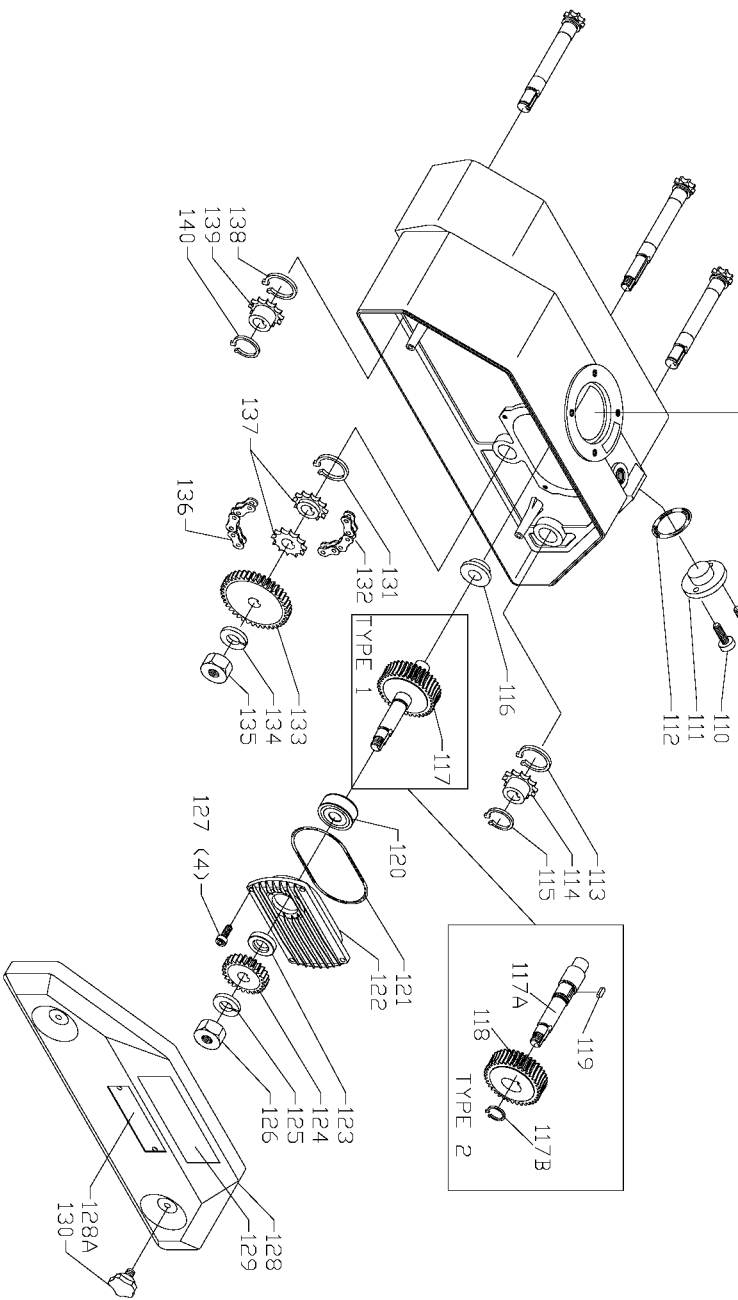

TYPE 2

TYPE 1

Parts List for 36-851 Type 2

Item Number	Part Number	Description	Qty Required
1	A08819	SCREW	3
2	1246065	LOCKWASHER	3
3	A08820	RH SUPPORT	2
3	A08821	LH SUPPORT	1
4	1246004	CAP SCREW	3
5	904030201667	WASHER	3
6	1348072	SPROCKET 22 TOOTH	3
7	1348073	CHAIN 26 LINKS	3
8	A08822	HUB	3
9	A08823	SHAFT	3
9	1330075	RETAINING RING	3
10	1347864	GREASE FITTING	3
11	A08824	COVER	3
12	1330398	SCREW	6
16	1348075	SHAFT	3
17	1348078	SHAFT W/THREAD	3
18	1348071	BUSHING	3
19	1348069	SPRING	3
20	1347864	GREASE FITTING	3
21	1348063	OIL PLUG	1
22	1348064	SEAL	1
23	1243321	SCREW	3
24	A12100	CASE	1
25	A08327	WARNING LABEL	1
26	1347915	LUBE GUN	1
28	5140057-78	WHEEL	3
29	A12102	TIRE	3

Parts List for 36-851 Type 2

Item Number	Part Number	Description	Qty Required
30	5140057-78	WHEEL	3
31	904030201750	LOCK WASHER	6
32	1349916	SCREW	6
33	904030201750	LOCK WASHER	6
34	1246054	CAP SCREW	6
35	328771-02	GREASE	1
36	999010131210	OIL - 1PT	2
100	1348051	MOTOR ASSY 1PH	1
100	1348109	MOTOR 3 PHASE	1
101	1348052	FAN COVER 1 PH	1
102	A08315	MOTOR PLATE	1
103	1348054	SWITCH ASSY	1
103	1348056	SWITCH PLATE	1
103	1348054	SWITCH ASSY	1
103	1348111	POWER CORD	1
103	1348059	STRAIN RELIEF	1
103	1348057	CAPACITOR 35UF	1
105	1348060	SWITCH BOX ASSY	1
106	1348061	SCREW	4
107	1246034	CAP SCREW	1
108	488813-00	LOCK WASHER	1
109	1348062	O-RING	1
110	1346203	SCREW	1
111	1348066	COVER	1
112	1348065	SEAL	1
113	1246181	RET RING	1
114	1347877	SPROCKET LONG	1