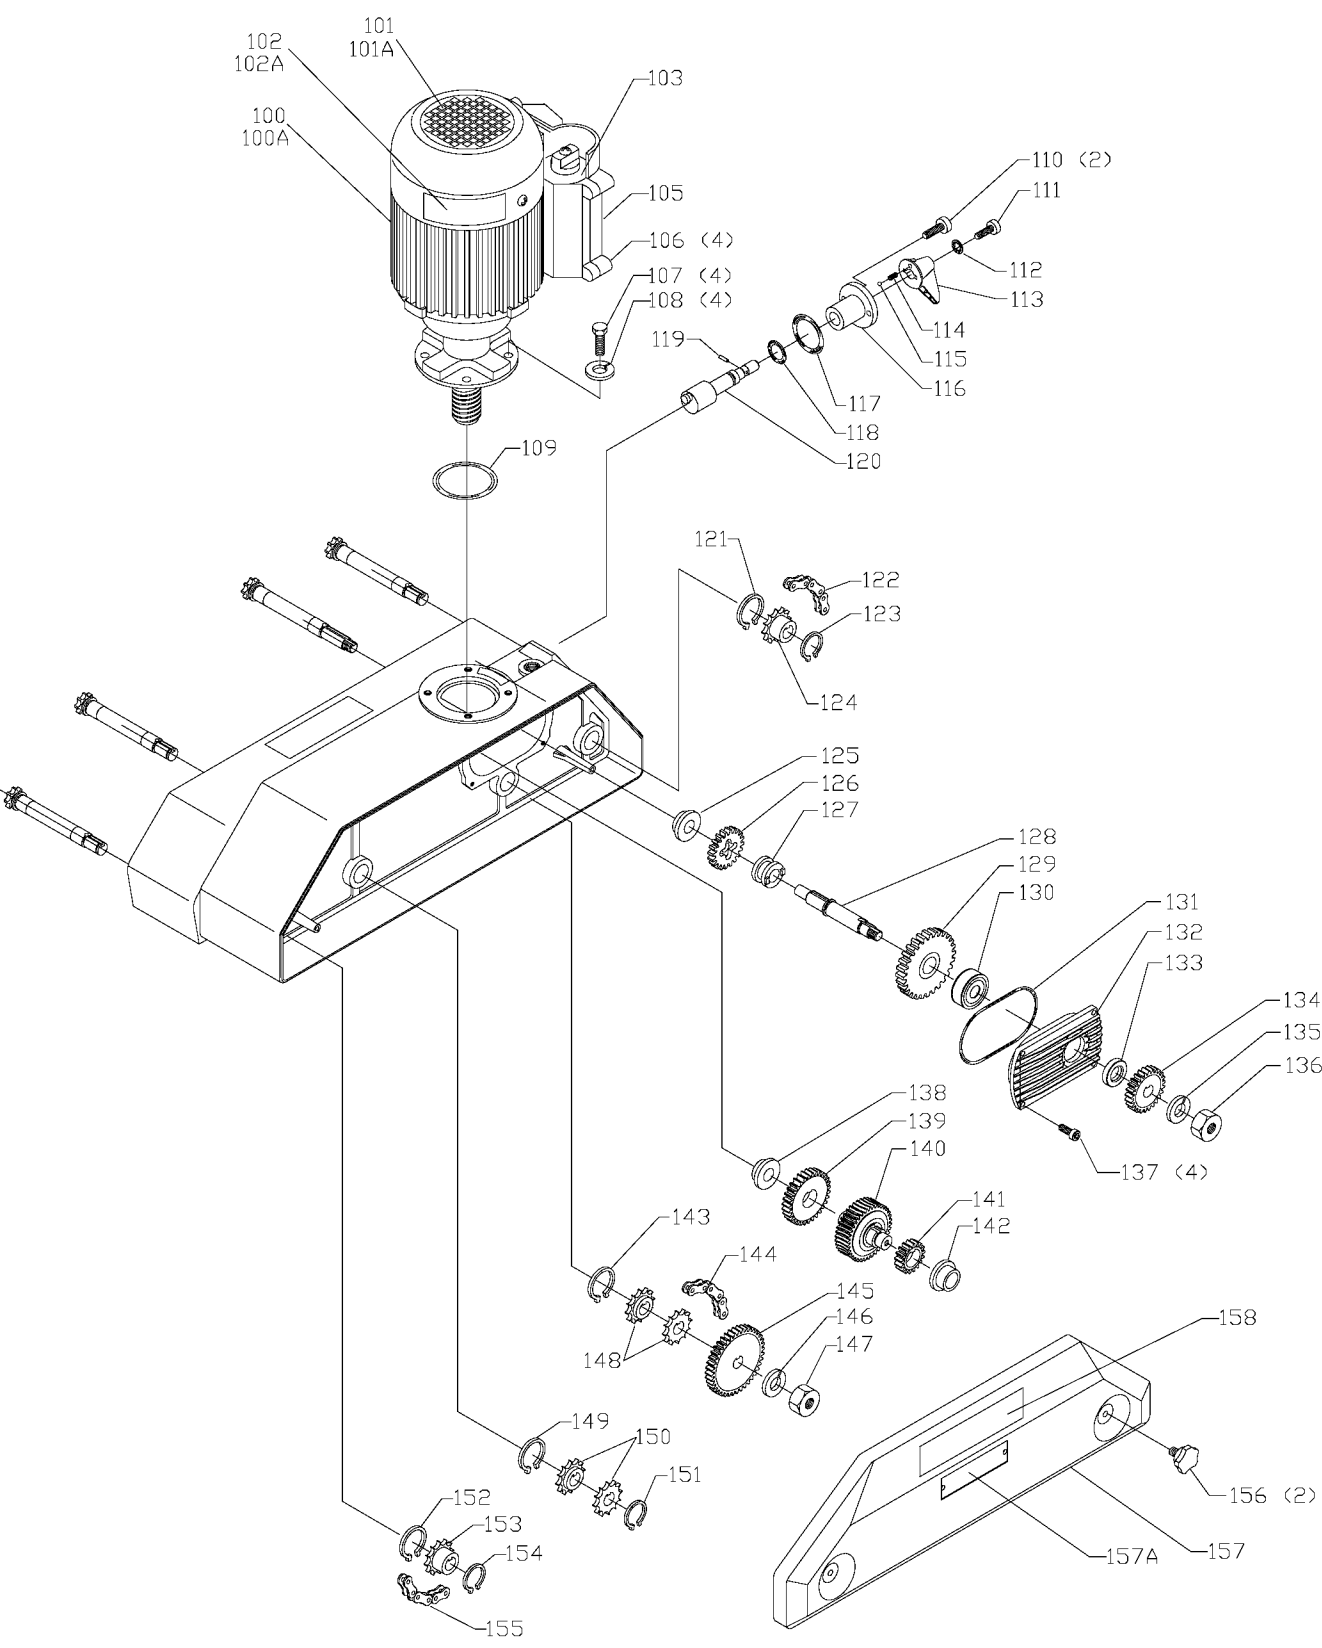

TYPE 2

TYPE 1

Parts List for 36-839 Type 2

Item Number	Part Number	Description	Qty Required
1	A08819	SCREW	4
2	1246065	LOCKWASHER	4
3	1347864	GREASE FITTING	4
4	A08820	RH SUPPORT	2
4	A08821	LH SUPPORT	2
5	1246004	CAP SCREW	4
6	904030201667	WASHER	4
7	1348072	SPROCKET 22 TOOTH	4
8	1348073	CHAIN 26 LINKS	4
9	A08822	HUB	4
10	A08823	SHAFT	4
10	1330075	RETAINING RING	4
11	1347864	GREASE FITTING	4
12	A08824	COVER	4
13	1340496	ROLLER	4
16	1330398	SCREW	8
17	1348075	SHAFT	4
18	1348078	SHAFT W/THREAD	4
19	1348071	BUSHING	4
20	1348069	SPRING	4
21	1348063	OIL PLUG	1
22	1348064	SEAL	1
23	A12115	CASE	1
24	A08327	WARNING LABEL	1
25	1243321	SCREW	4
26	1347915	LUBE GUN	1
28	5140057-78	WHEEL	4

Parts List for 36-839 Type 2

Item Number	Part Number	Description	Qty Required
29	A12102	TIRE	4
30	5140057-78	WHEEL	4
31	904030201750	LOCK WASHER	8
32	1349916	SCREW	8
33	904030201750	LOCK WASHER	8
34	1246054	CAP SCREW	8
35	328771-02	GREASE	1
36	999010131210	OIL - 1PT	2
100	1348051	MOTOR ASSY 1PH	1
101	1348052	FAN COVER 1 PH	1
102	A08319	MOTOR PLATE	1
103	1348054	SWITCH ASSY	1
103	1348111	POWER CORD	1
103	1348054	SWITCH ASSY	1
103	1348056	SWITCH PLATE	1
103	1348059	STRAIN RELIEF	1
103	1348057	CAPACITOR 35UF	1
105	1348060	SWITCH BOX ASSY	1
106	1348061	SCREW	4
107	1246034	CAP SCREW	4
108	488813-00	LOCK WASHER	4
109	1348062	O-RING	1
110	1346203	SCREW	2
111	1246051	CAP SCREW	1
112	1343521	WASHER	1
113	1348123	LEVER	1
114	1348124	SPRING	1

Parts List for 36-839 Type 2

Item Number	Part Number	Description	Qty Required
142	1347879	BUSHING	1
143	1246181	RET RING	1
144	1348080	CHAIN 62 LINKS	1
145	1348081	GEAR 40 TOOTH	1
146	1243556	FLAT WASHER	1
147	1340478	NUT	1
148	1347874	SPROCKET SHORT	1
149	1246181	RET RING	1
150	1347874	SPROCKET SHORT	1
151	1246196	EXT RET RING	1
152	1246181	RET RING	1
153	1347877	SPROCKET LONG	1
154	1246196	EXT RET RING	1
155	1348079	CHAIN 40 LINKS	1
156	1347895	KNOB W/STUD	2
157	A12116	COVER	1
157	A08337	NAMEPLATE	1
158	1348114	SPEED CHART	1
240	488813-00	LOCK WASHER	1