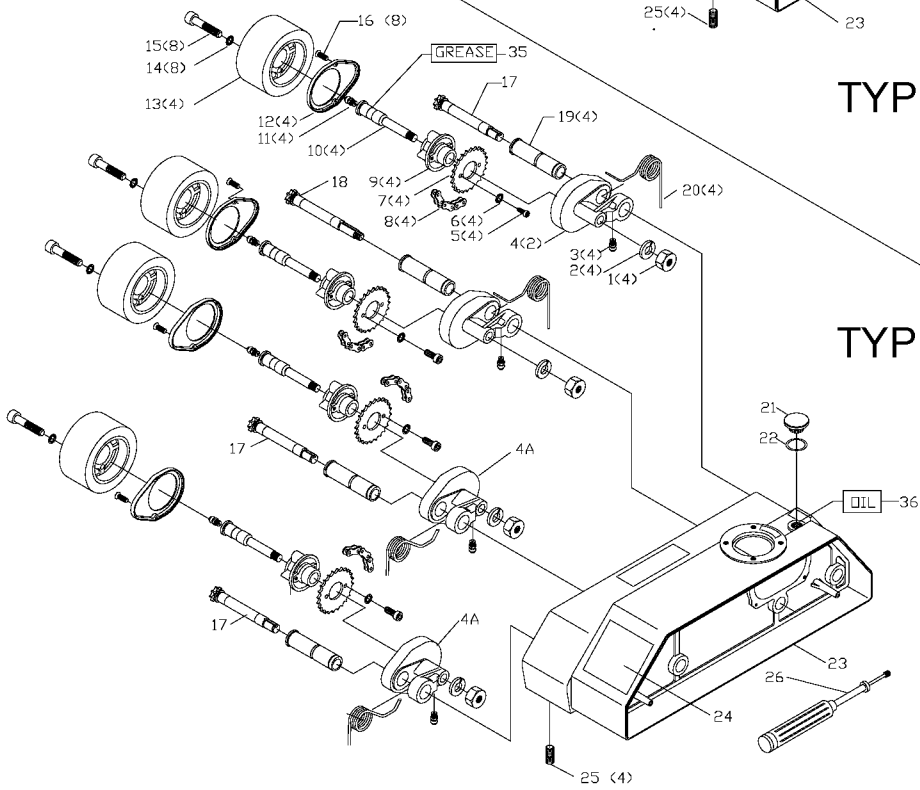

TYPE 2

TYPE 1

Parts List for 36-839 Type 2

Item Number	Part Number	Description	Qty Required
1	A08819	SCREW	4
2	1246065	LOCKWASHER	4
3	1347864	GREASE FITTING	4
4	A08820	RH SUPPORT	2
4	A08821	LH SUPPORT	2
5	1246004	CAP SCREW	4
6	904030201667	WASHER	4
7	1348072	SPROCKET 22 TOOTH	4
8	1348073	CHAIN 26 LINKS	4
9	A08822	HUB	4
10	A08823	SHAFT	4
10	1330075	RETAINING RING	4
11	1347864	GREASE FITTING	4
12	A08824	COVER	4
13	1340496	ROLLER	4
16	1330398	SCREW	8
17	1348075	SHAFT	4
18	1348078	SHAFT W/THREAD	4
19	1348071	BUSHING	4
20	1348069	SPRING	4
21	1348063	OIL PLUG	1
22	1348064	SEAL	1
23	A12115	CASE	1
24	A08327	WARNING LABEL	1
25	1243321	SCREW	4
26	1347915	LUBE GUN	1
28	5140057-78	WHEEL	4

Parts List for 36-839 Type 2

Item Number	Part Number	Description	Qty Required
29	A12102	TIRE	4
30	5140057-78	WHEEL	4
31	904030201750	LOCK WASHER	8
32	1349916	SCREW	8
33	904030201750	LOCK WASHER	8
34	1246054	CAP SCREW	8
35	328771-02	GREASE	1
36	999010131210	OIL - 1PT	2
100	1348051	MOTOR ASSY 1PH	1
101	1348052	FAN COVER 1 PH	1
102	A08319	MOTOR PLATE	1
103	1348054	SWITCH ASSY	1
103	1348111	POWER CORD	1
103	1348054	SWITCH ASSY	1
103	1348056	SWITCH PLATE	1
103	1348059	STRAIN RELIEF	1
103	1348057	CAPACITOR 35UF	1
105	1348060	SWITCH BOX ASSY	1
106	1348061	SCREW	4
107	1246034	CAP SCREW	4
108	488813-00	LOCK WASHER	4
109	1348062	O-RING	1
110	1346203	SCREW	2
111	1246051	CAP SCREW	1
112	1343521	WASHER	1
113	1348123	LEVER	1
114	1348124	SPRING	1

Parts List for 36-839 Type 2

Item Number	Part Number	Description	Qty Required
142	1347879	BUSHING	1
143	1246181	RET RING	1
144	1348080	CHAIN 62 LINKS	1
145	1348081	GEAR 40 TOOTH	1
146	1243556	FLAT WASHER	1
147	1340478	NUT	1
148	1347874	SPROCKET SHORT	1
149	1246181	RET RING	1
150	1347874	SPROCKET SHORT	1
151	1246196	EXT RET RING	1
152	1246181	RET RING	1
153	1347877	SPROCKET LONG	1
154	1246196	EXT RET RING	1
155	1348079	CHAIN 40 LINKS	1
156	1347895	KNOB W/STUD	2
157	A12116	COVER	1
157	A08337	NAMEPLATE	1
158	1348114	SPEED CHART	1
240	488813-00	LOCK WASHER	1