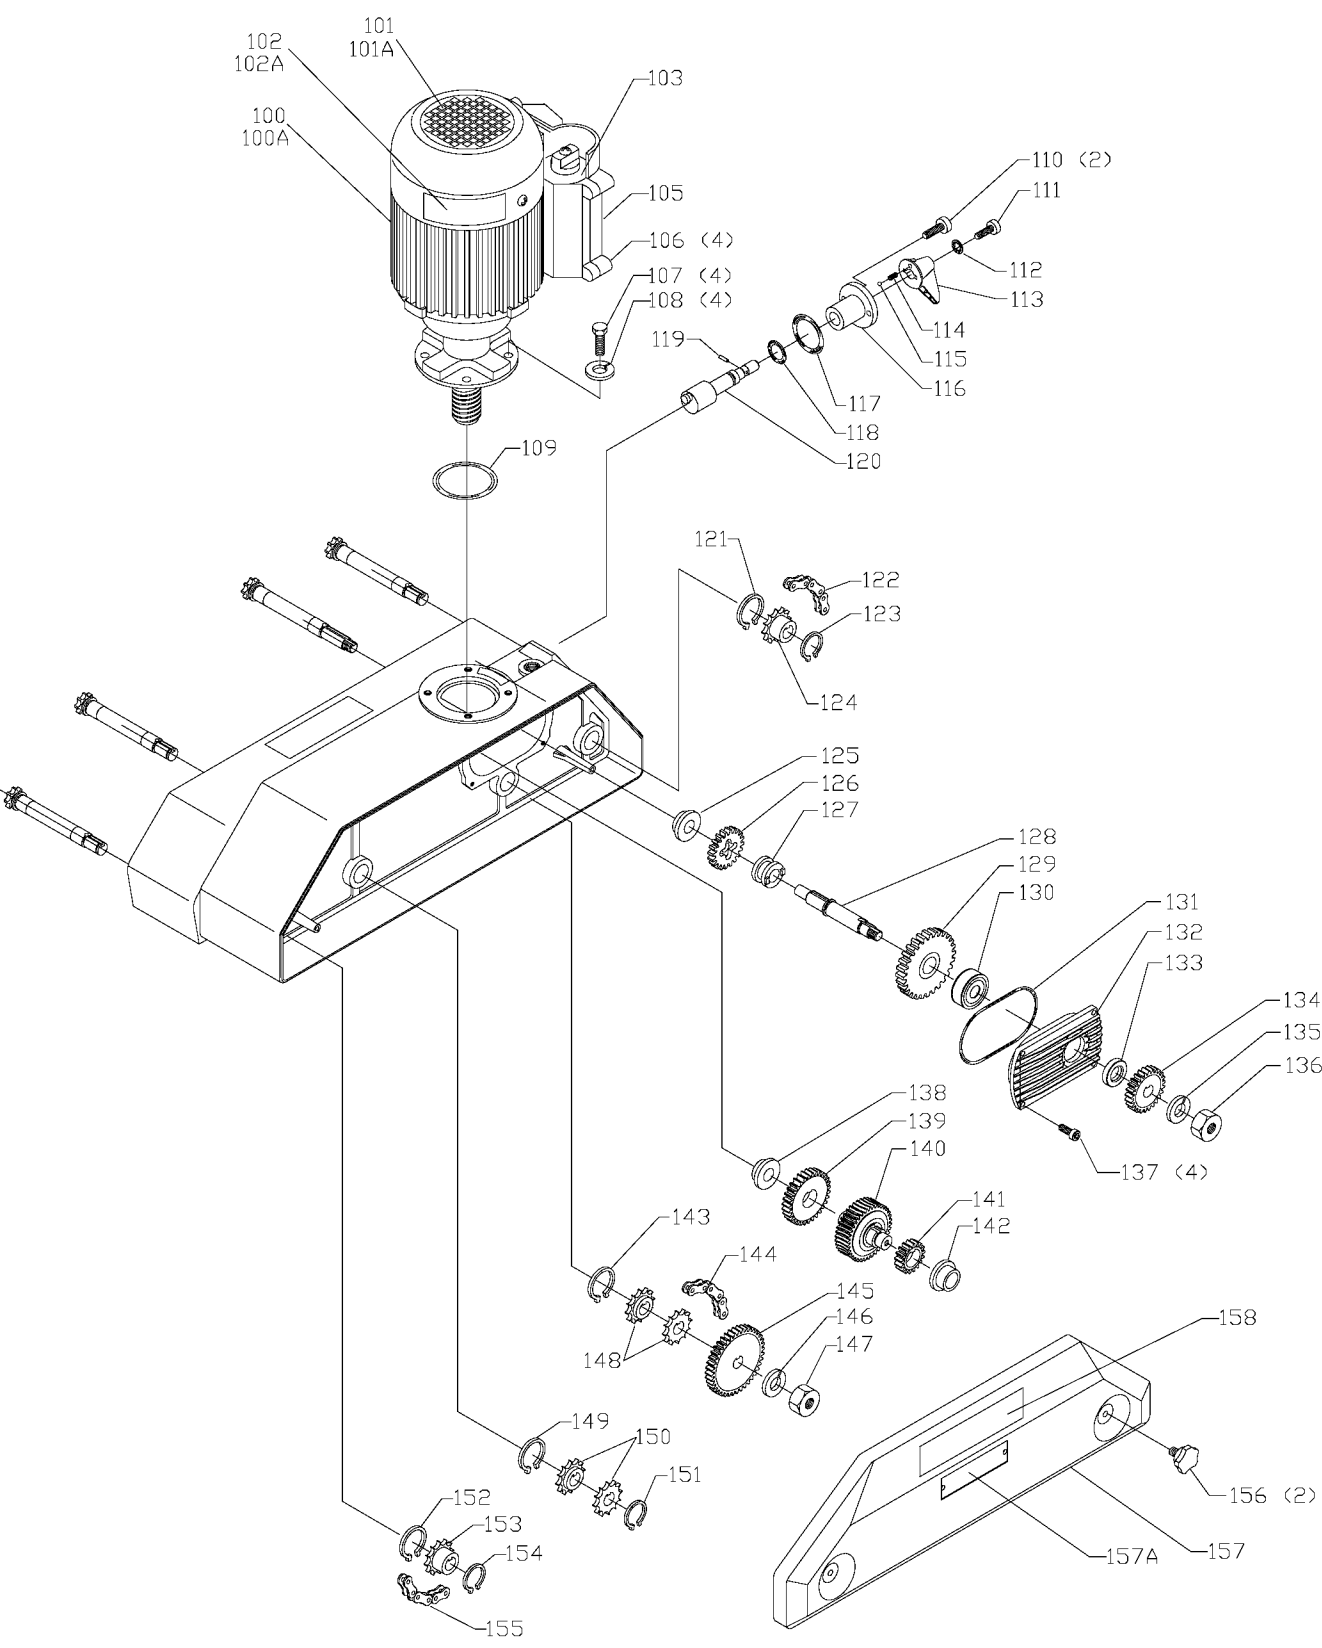

## Parts List for 36-839 Type 1

Item Number	Part Number	Description	Qty Required
1	1340478	NUT	4
2	1246065	LOCKWASHER	4
3	1347864	GREASE FITTING	4
4	1348070	SUPPORT RH	2
4	1348135	SUPPORT LH	2
5	1246004	CAP SCREW	4
6	904030201667	WASHER	4
7	1348072	SPROCKET 22 TOOTH	4
8	1348073	CHAIN 26 LINKS	4
9	1348074	HUB	4
10	1348076A	SHAFT	4
11	1347864	GREASE FITTING	4
12	1348077	COVER	4
13	1340496	ROLLER	4
14	904030201750	LOCK WASHER	4
15	1243554	SCREW	4
16	1330398	SCREW	8
17	1348075	SHAFT	4
18	1348078	SHAFT W/THREAD	4
19	1348071	BUSHING	4
20	1348069	SPRING	4
21	1348063	OIL PLUG	1
22	1348064	SEAL	1
23	1348112	CASE	1
24	1348068	WARNING LABEL	1
25	1243321	SCREW	4
26	1347915	LUBE GUN	1

## Parts List for 36-839 Type 1

Item Number	Part Number	Description	Qty Required
35	328771-02	GREASE	1
36	999010131210	OIL - 1PT	2
100	1348051	MOTOR ASSY 1PH	1
100	1348109	MOTOR 3 PHASE	1
101	1348052	FAN COVER 1 PH	1
101	1348133	FAN COVER	1
102	1348110	MOTOR PLATE	1
102	1348053	MOTOR PLATE	1
103	1348054	SWITCH ASSY	1
103	1348056	SWITCH PLATE	1
103	1348054	SWITCH ASSY	1
103	1348111	POWER CORD	1
103	1348059	STRAIN RELIEF	1
103	1348057	CAPACITOR 35UF	1
105	1348060	SWITCH BOX ASSY	1
106	1348061	SCREW	4
107	1246034	CAP SCREW	4
108	488813-00	LOCK WASHER	4
109	1348062	O-RING	1
110	1346203	SCREW	2
111	1246051	CAP SCREW	1
112	1343521	WASHER	1
113	1348123	LEVER	1
114	1348124	SPRING	1
115	1243353	STEEL BALL	1
116	1348125	BUSHING	1
117	1348126	O-RING	1

## Parts List for 36-839 Type 1

Item Number	Part Number	Description	Qty Required
145	1348081	GEAR 40 TOOTH	1
146	1243556	FLAT WASHER	1
147	1340478	NUT	1
148	1347874	SPROCKET SHORT	1
149	1246181	RET RING	1
150	1347874	SPROCKET SHORT	1
151	1246196	EXT RET RING	1
152	1246181	RET RING	1
153	1347877	SPROCKET LONG	1
154	1246196	EXT RET RING	1
155	1348079	CHAIN 40 LINKS	1
156	1347895	KNOB W/STUD	2
157	1348113	COVER	1
158	1348114	SPEED CHART	1
239	488813-00	LOCK WASHER	1