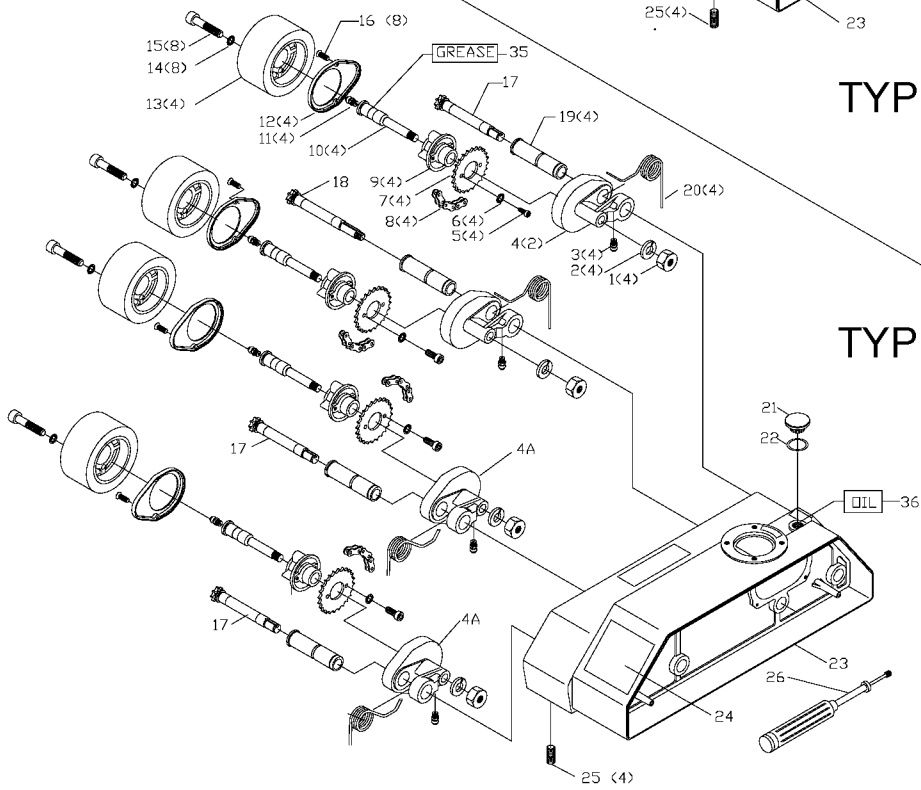

## Parts List for 36-839 Type 1

Item Number	Part Number	Description	Qty Required
1	1340478	NUT	4
2	1246065	LOCKWASHER	4
3	1347864	GREASE FITTING	4
4	1348070	SUPPORT RH	2
4	1348135	SUPPORT LH	2
5	1246004	CAP SCREW	4
6	904030201667	WASHER	4
7	1348072	SPROCKET 22 TOOTH	4
8	1348073	CHAIN 26 LINKS	4
9	1348074	HUB	4
10	1348076A	SHAFT	4
11	1347864	GREASE FITTING	4
12	1348077	COVER	4
13	1340496	ROLLER	4
14	904030201750	LOCK WASHER	4
15	1243554	SCREW	4
16	1330398	SCREW	8
17	1348075	SHAFT	4
18	1348078	SHAFT W/THREAD	4
19	1348071	BUSHING	4
20	1348069	SPRING	4
21	1348063	OIL PLUG	1
22	1348064	SEAL	1
23	1348112	CASE	1
24	1348068	WARNING LABEL	1
25	1243321	SCREW	4
26	1347915	LUBE GUN	1

## Parts List for 36-839 Type 1

Item Number	Part Number	Description	Qty Required
35	328771-02	GREASE	1
36	999010131210	OIL - 1PT	2
100	1348051	MOTOR ASSY 1PH	1
100	1348109	MOTOR 3 PHASE	1
101	1348052	FAN COVER 1 PH	1
101	1348133	FAN COVER	1
102	1348110	MOTOR PLATE	1
102	1348053	MOTOR PLATE	1
103	1348054	SWITCH ASSY	1
103	1348056	SWITCH PLATE	1
103	1348054	SWITCH ASSY	1
103	1348111	POWER CORD	1
103	1348059	STRAIN RELIEF	1
103	1348057	CAPACITOR 35UF	1
105	1348060	SWITCH BOX ASSY	1
106	1348061	SCREW	4
107	1246034	CAP SCREW	4
108	488813-00	LOCK WASHER	4
109	1348062	O-RING	1
110	1346203	SCREW	2
111	1246051	CAP SCREW	1
112	1343521	WASHER	1
113	1348123	LEVER	1
114	1348124	SPRING	1
115	1243353	STEEL BALL	1
116	1348125	BUSHING	1
117	1348126	O-RING	1

## Parts List for 36-839 Type 1

Item Number	Part Number	Description	Qty Required
145	1348081	GEAR 40 TOOTH	1
146	1243556	FLAT WASHER	1
147	1340478	NUT	1
148	1347874	SPROCKET SHORT	1
149	1246181	RET RING	1
150	1347874	SPROCKET SHORT	1
151	1246196	EXT RET RING	1
152	1246181	RET RING	1
153	1347877	SPROCKET LONG	1
154	1246196	EXT RET RING	1
155	1348079	CHAIN 40 LINKS	1
156	1347895	KNOB W/STUD	2
157	1348113	COVER	1
158	1348114	SPEED CHART	1
239	488813-00	LOCK WASHER	1